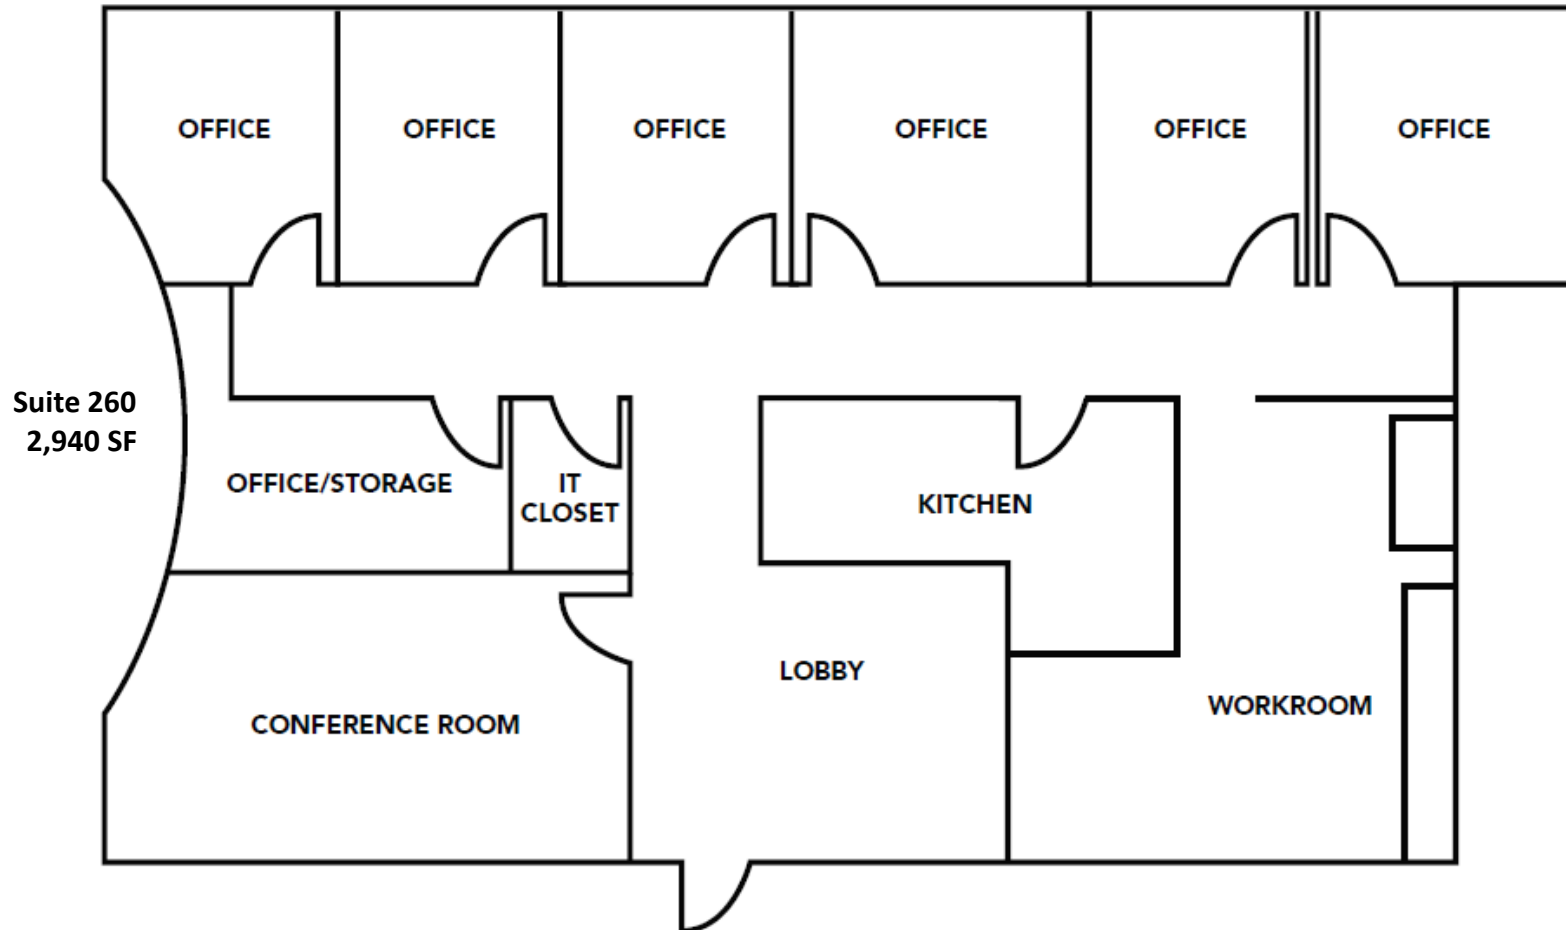

Gwinnett Chamber Building

6500 Sugarloaf Parkway, Duluth, GA 30097

Candy McIntyre
Vice President, Leasing

Direct: 770.623.2099

Mobile: 404.408.9788

cmcintyre@BrandProperties.com

BRAND Real Estate Services

1960 Satellite Boulevard, Suite 1300