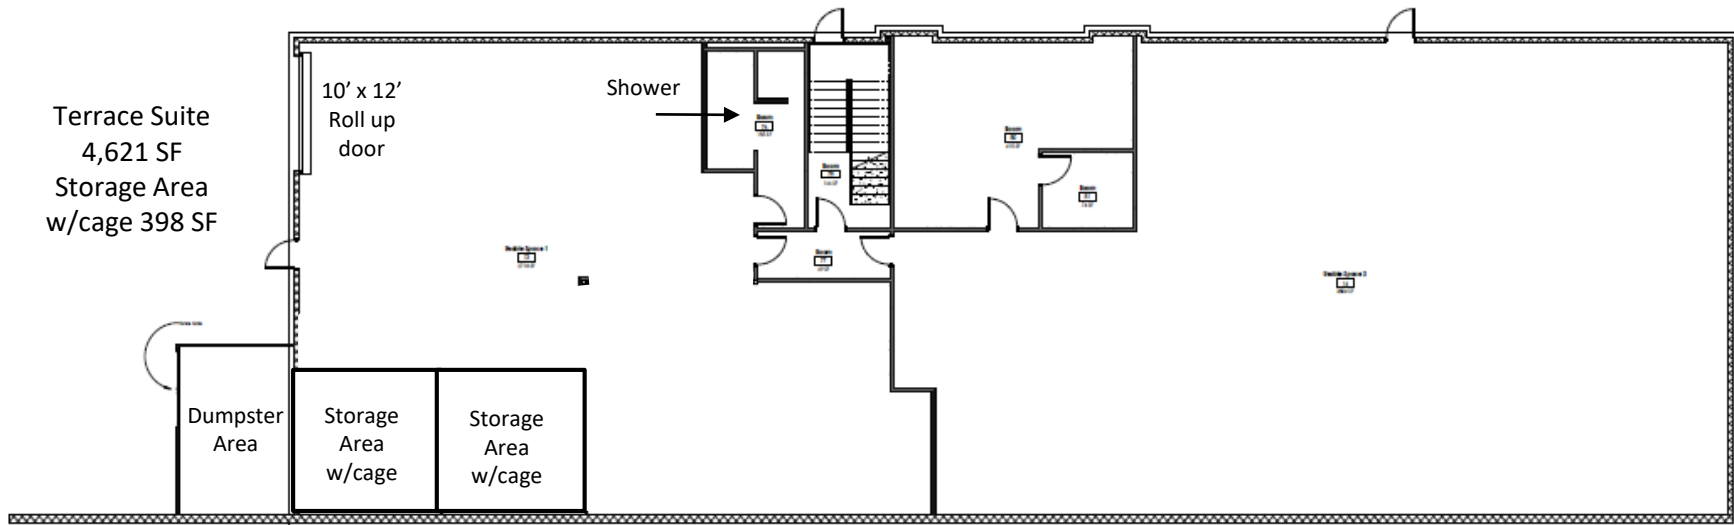

One Focus Plaza

Terrace Level

Candy McIntyre
Vice President, Leasing

Direct: 770.623.2099

Mobile: 404.408.9788

cmcintyre@BrandProperties.com

BRAND Real Estate Services

1960 Satellite Boulevard, Suite 1300

Duluth, Georgia 30097

770.476.4801 BrandProperties.com