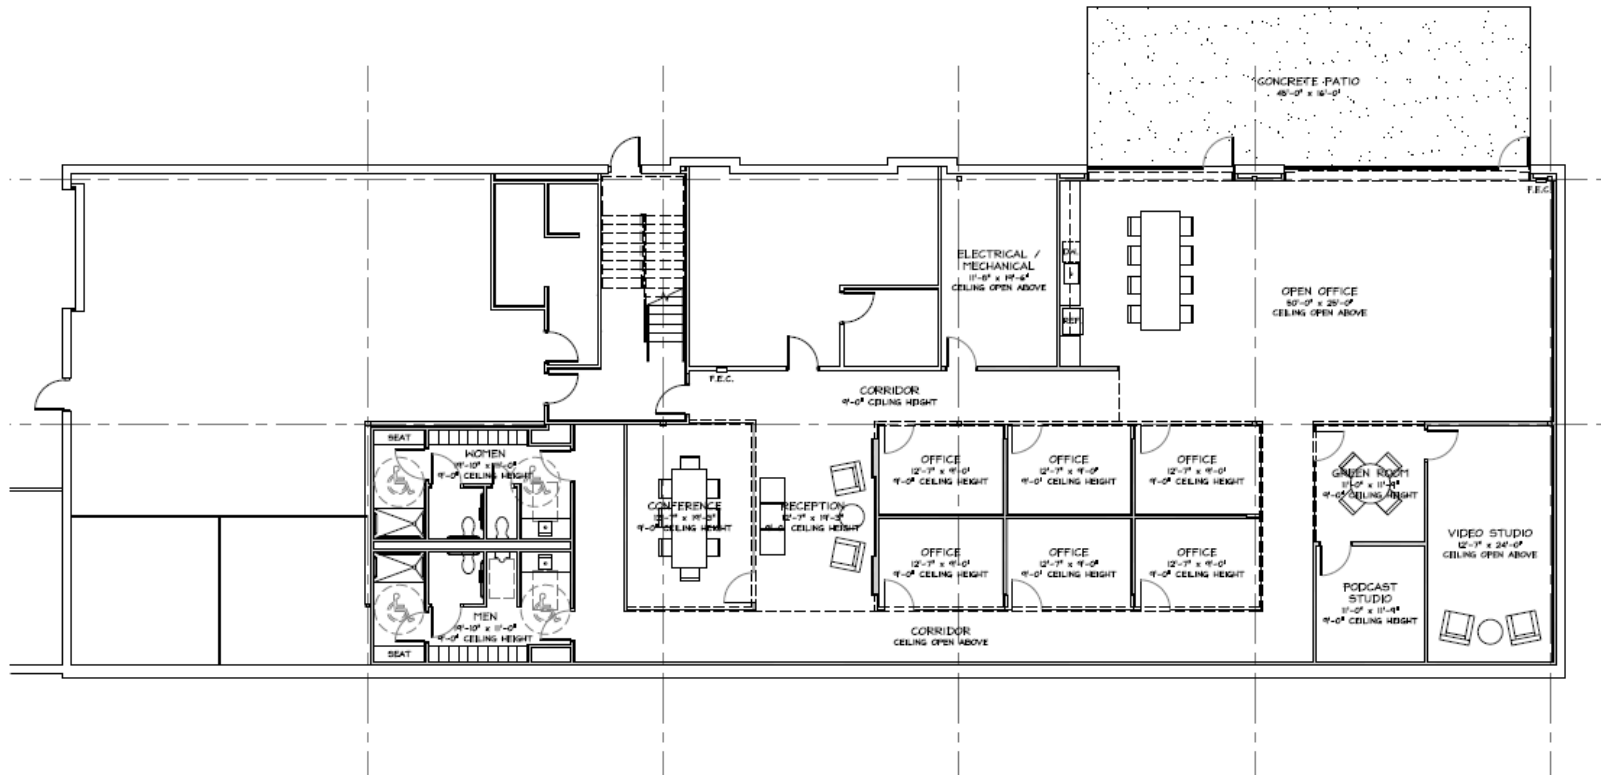

One Focus Plaza

Terrace Level Conceptual Plan

Candy McIntyre
Vice President, Leasing

Direct: 770.623.2099

Mobile: 404.408.9788

cmcintyre@BrandProperties.com

BRAND Real Estate Services

1960 Satellite Boulevard, Suite 1300

Duluth, Georgia 30097

770.476.4801 BrandProperties.com