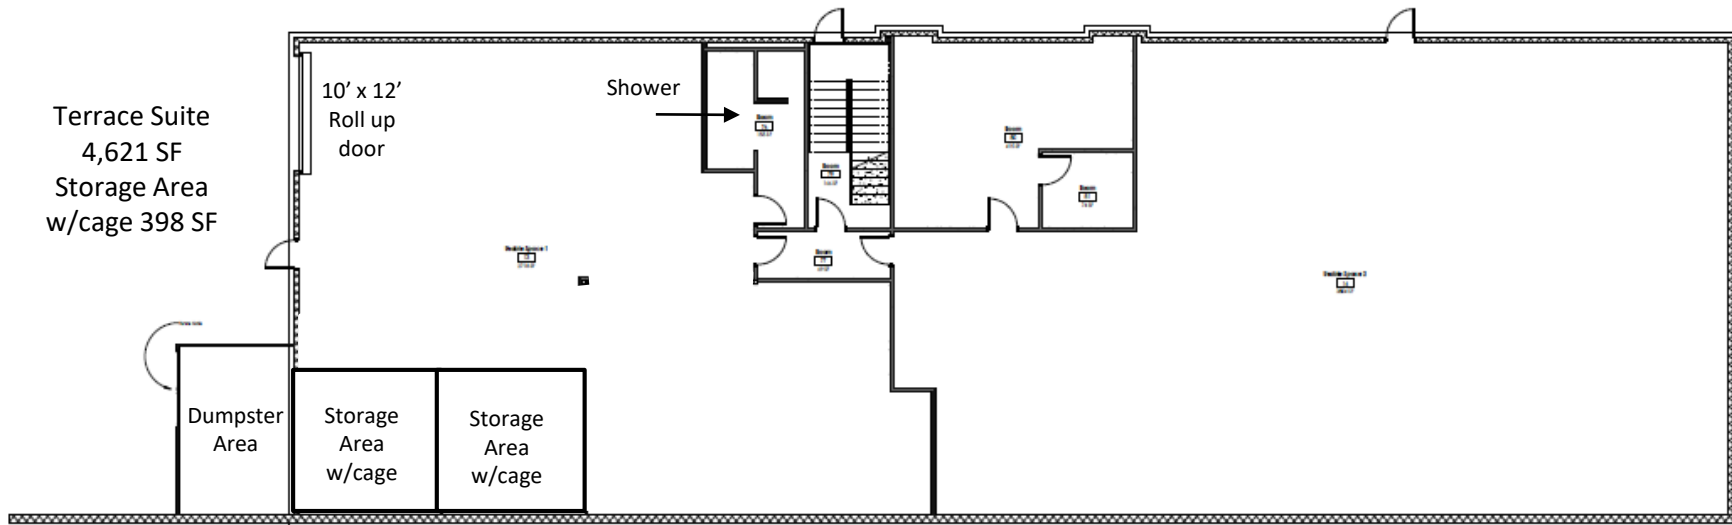

One Focus Plaza

Terrace Level

Candy McIntyre
Vice President, Leasing

Direct: 770.623.2099

Mobile: 404.408.9788

cmcintyre@BrandProperties.com

BRAND Real Estate Services

1960 Satellite Boulevard, Suite 1300

Duluth, Georgia 30097

770.476.4801 BrandProperties.com