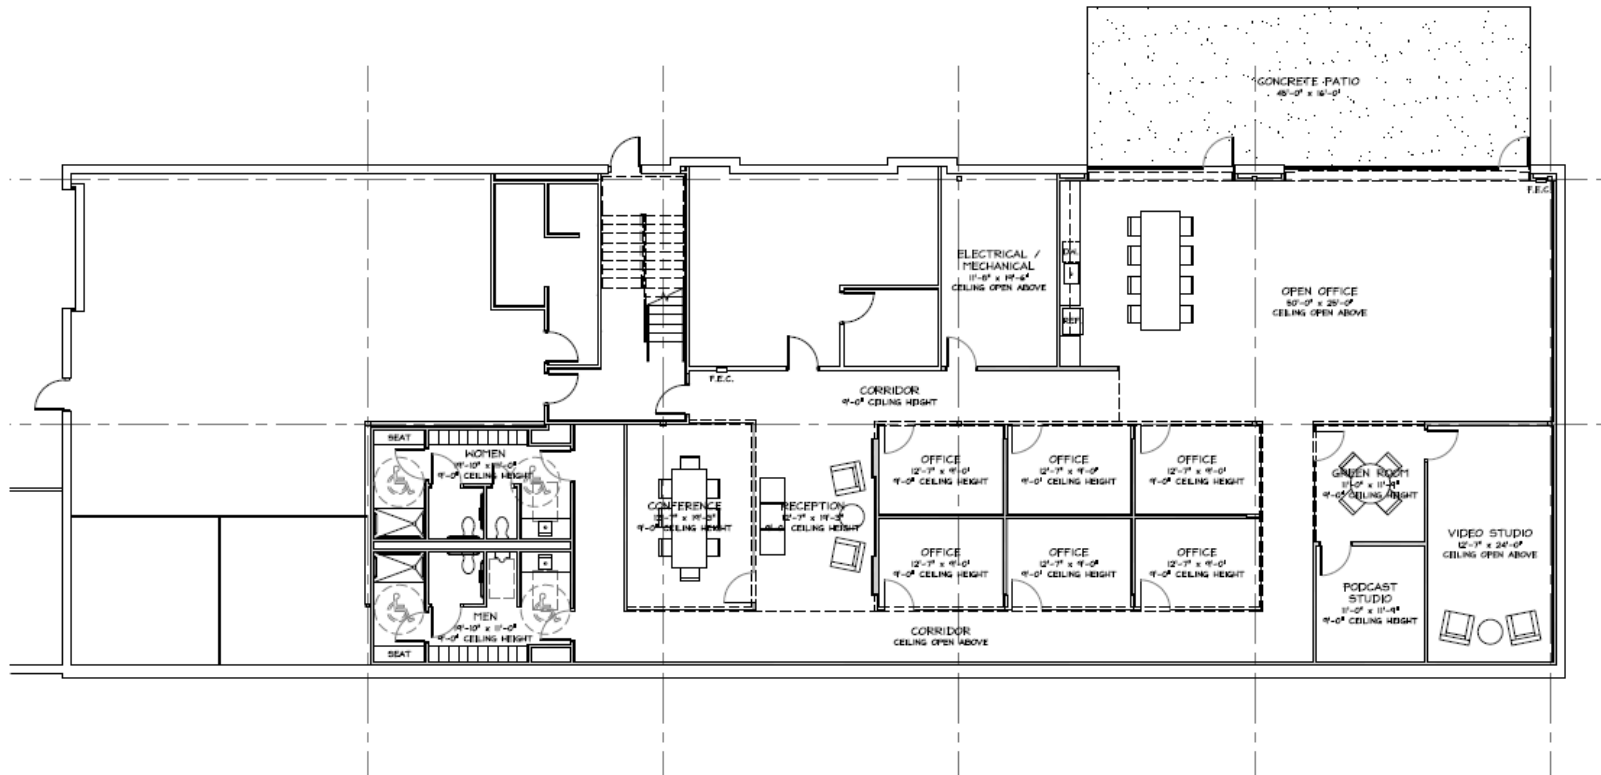

One Focus Plaza

Terrace Level Conceptual Plan

Candy McIntyre
Vice President, Leasing
Direct: 770.623.2099
Mobile: 404.408.9788
cmcintyre@BrandProperties.com

BRAND Real Estate Services

1960 Satellite Boulevard, Suite 1300
Duluth, Georgia 30097
770.476.4801 BrandProperties.com