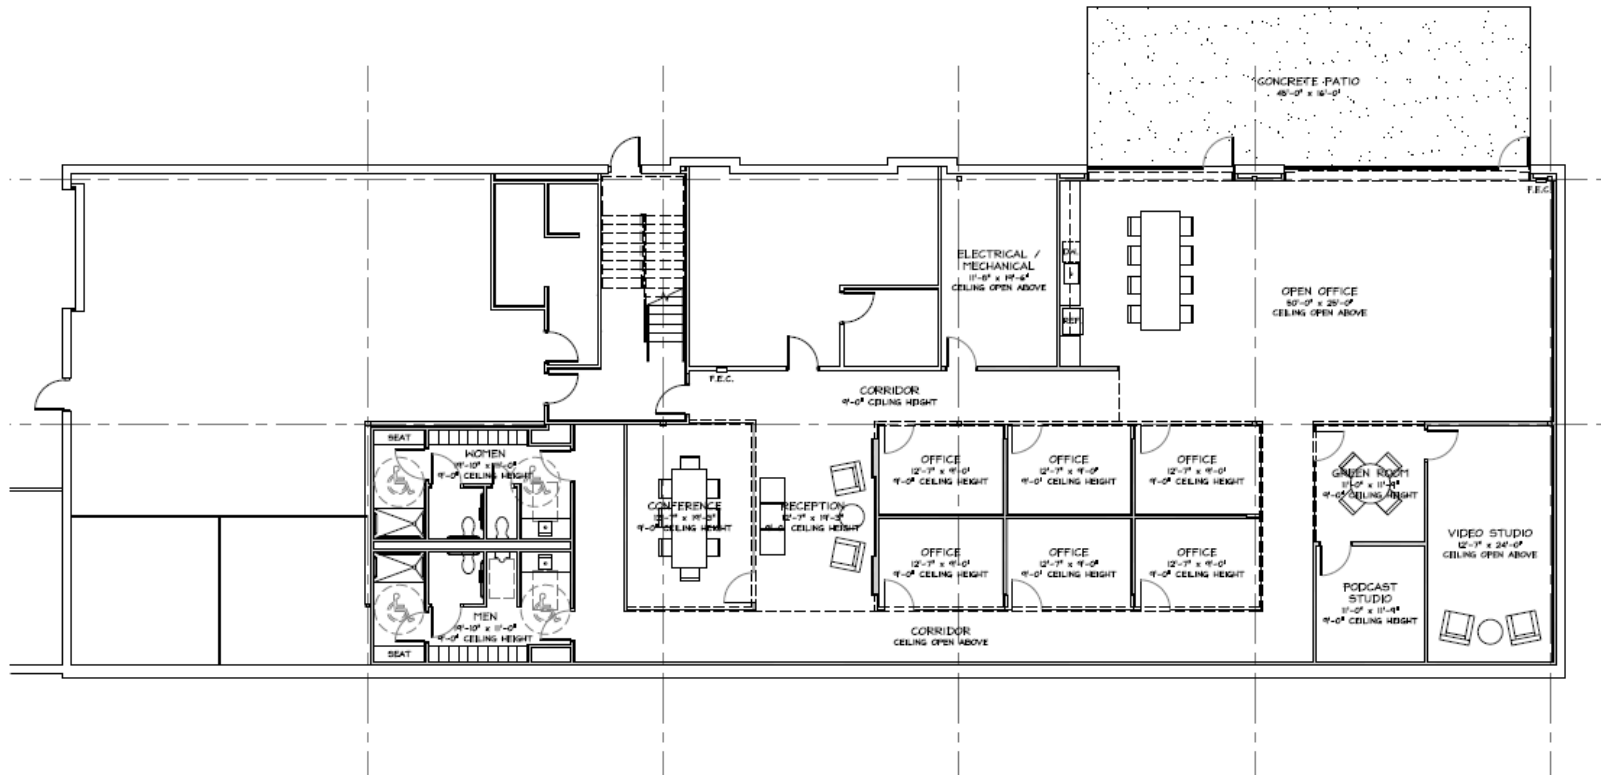

Mobile: 404.408.9788

cmcintyre@BrandProperties.com

BRAND Real Estate Services

1960 Satellite Boulevard, Suite 1300

Duluth, Georgia 30097

770.476.4801 BrandProperties.com

One Focus Plaza

Terrace Level Conceptual Plan