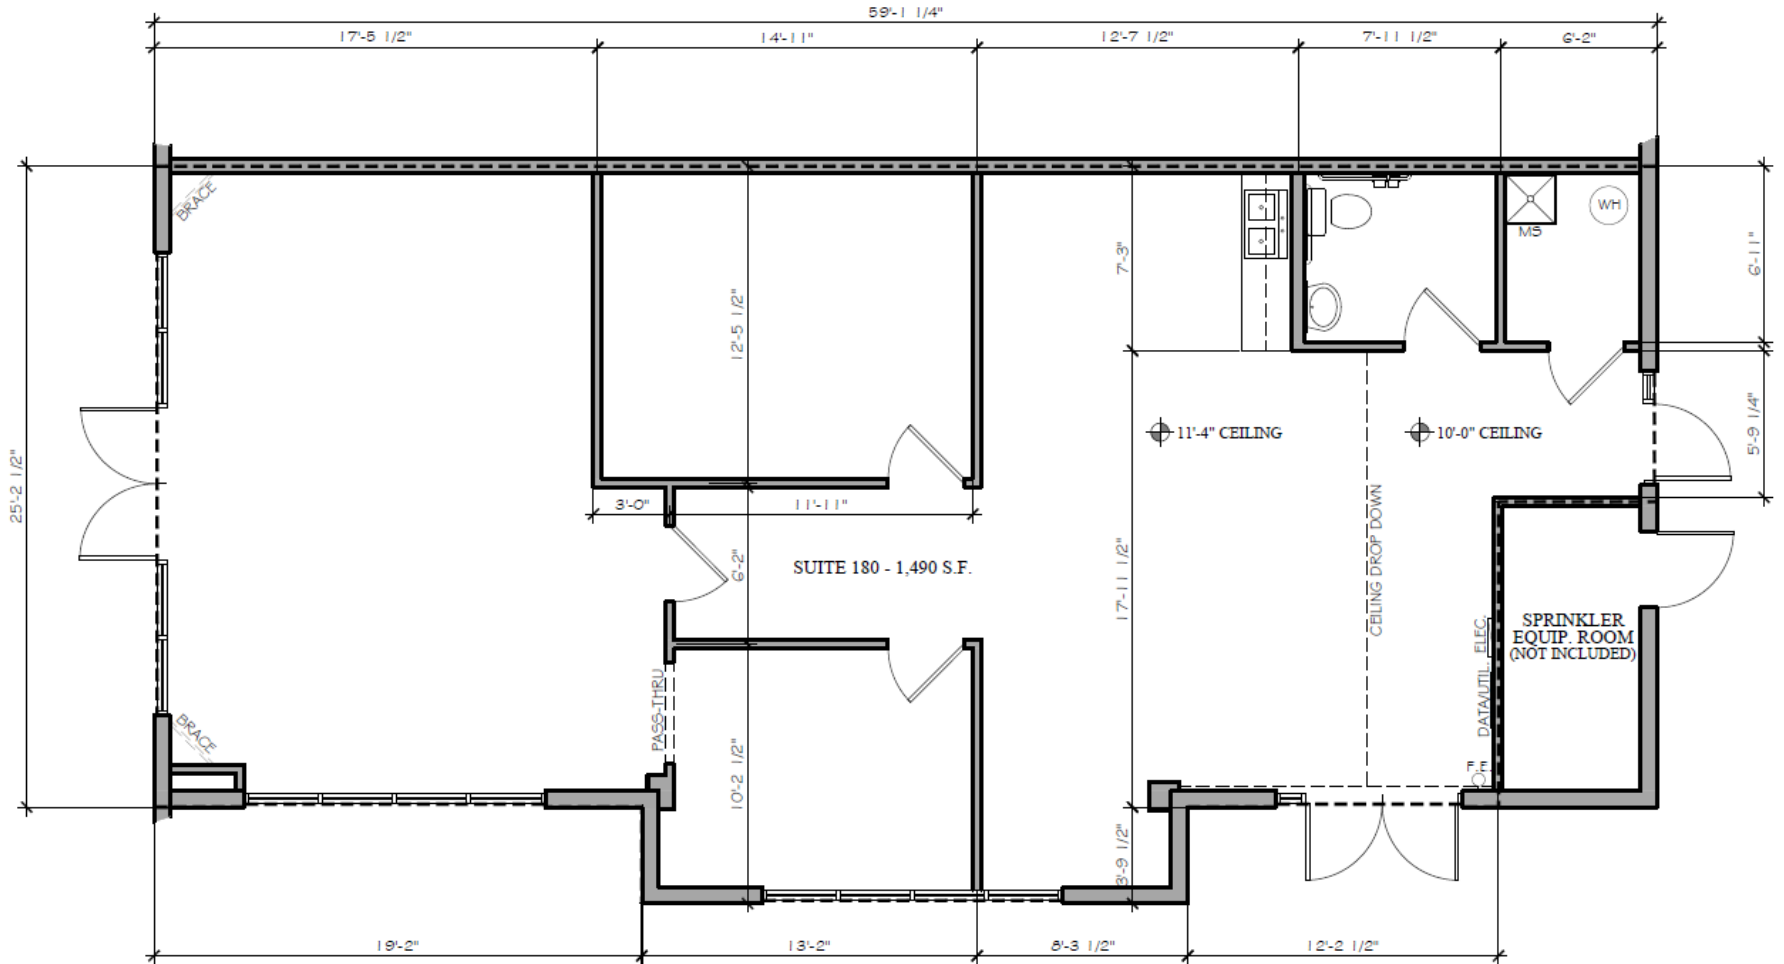

Magnolia Plaza – Suite 160 1,392 SF

3947 Gulf Shores Parkway, Gulf Shores, AL 36542

AS-BUILT
FLOOR PLAN
SCALE: 1/4"=1'-0"

Magnolia Plaza – Suite 180 1,490 SF

3947 Gulf Shores Parkway, Gulf Shores, AL 36542

AS-BUILT
FLOOR PLAN
SCALE: 1/4"=1'-0"