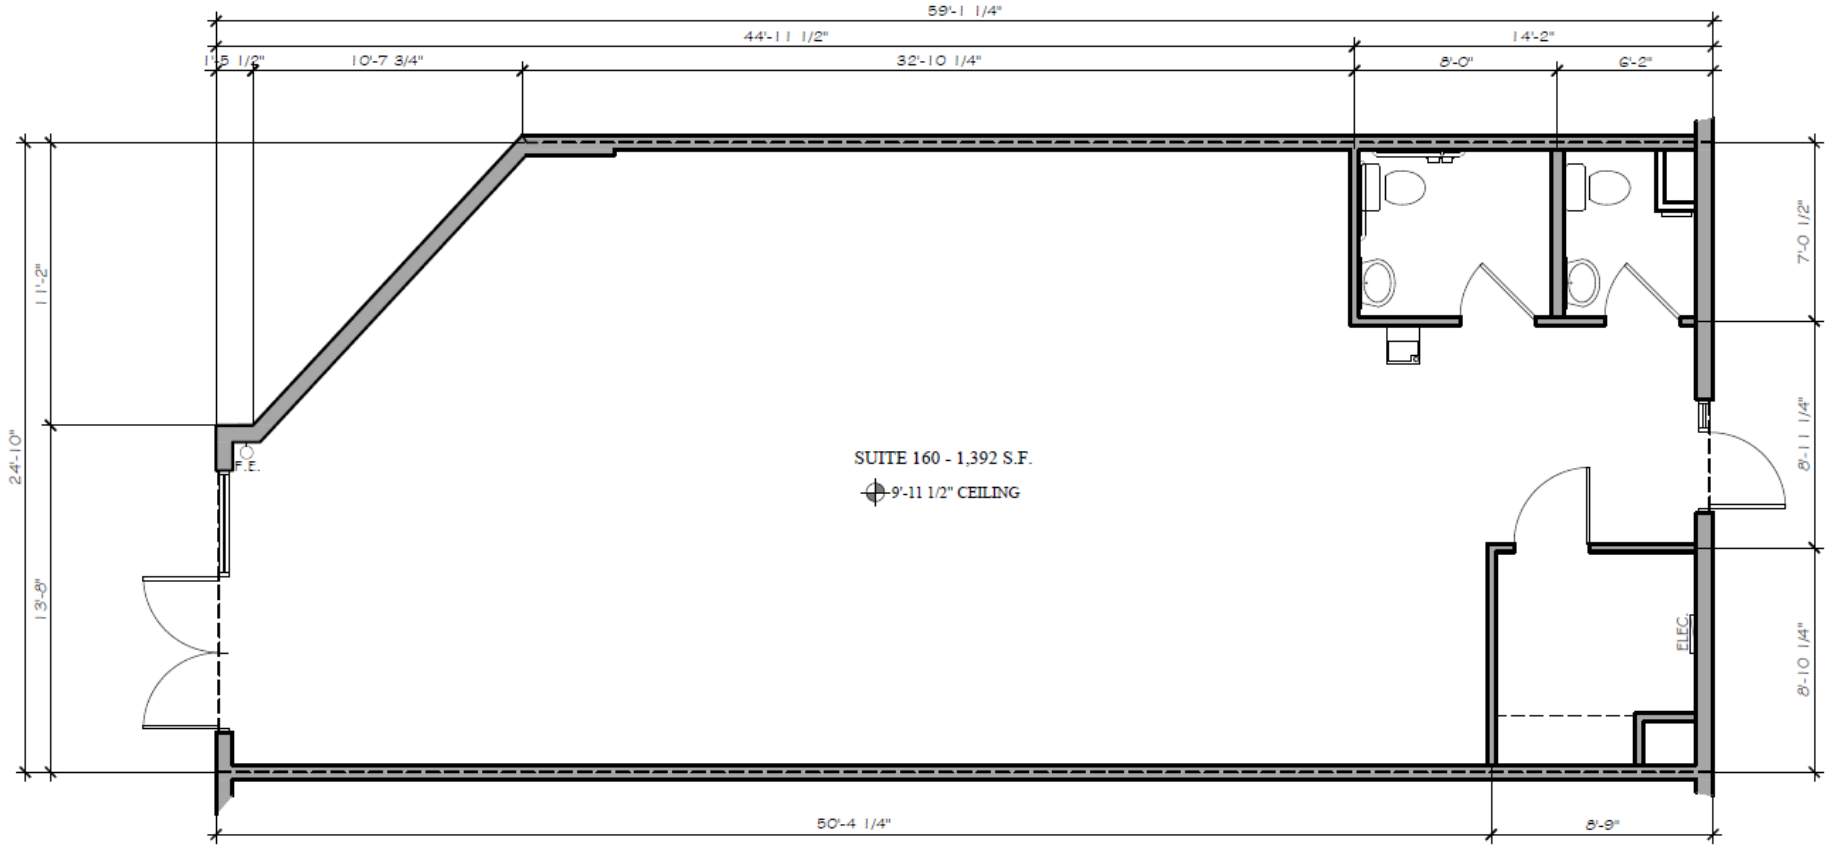

Magnolia Plaza – Suite 160 1,392 SF

3947 Gulf Shores Parkway, Gulf Shores, AL 36542

AS-BUILT
FLOOR PLAN
SCALE: 1/4"=1'-0"

Magnolia Plaza – Suite 180 1,490 SF

3947 Gulf Shores Parkway, Gulf Shores, AL 36542

AS-BUILT
FLOOR PLAN
SCALE: 1/4"=1'-0"