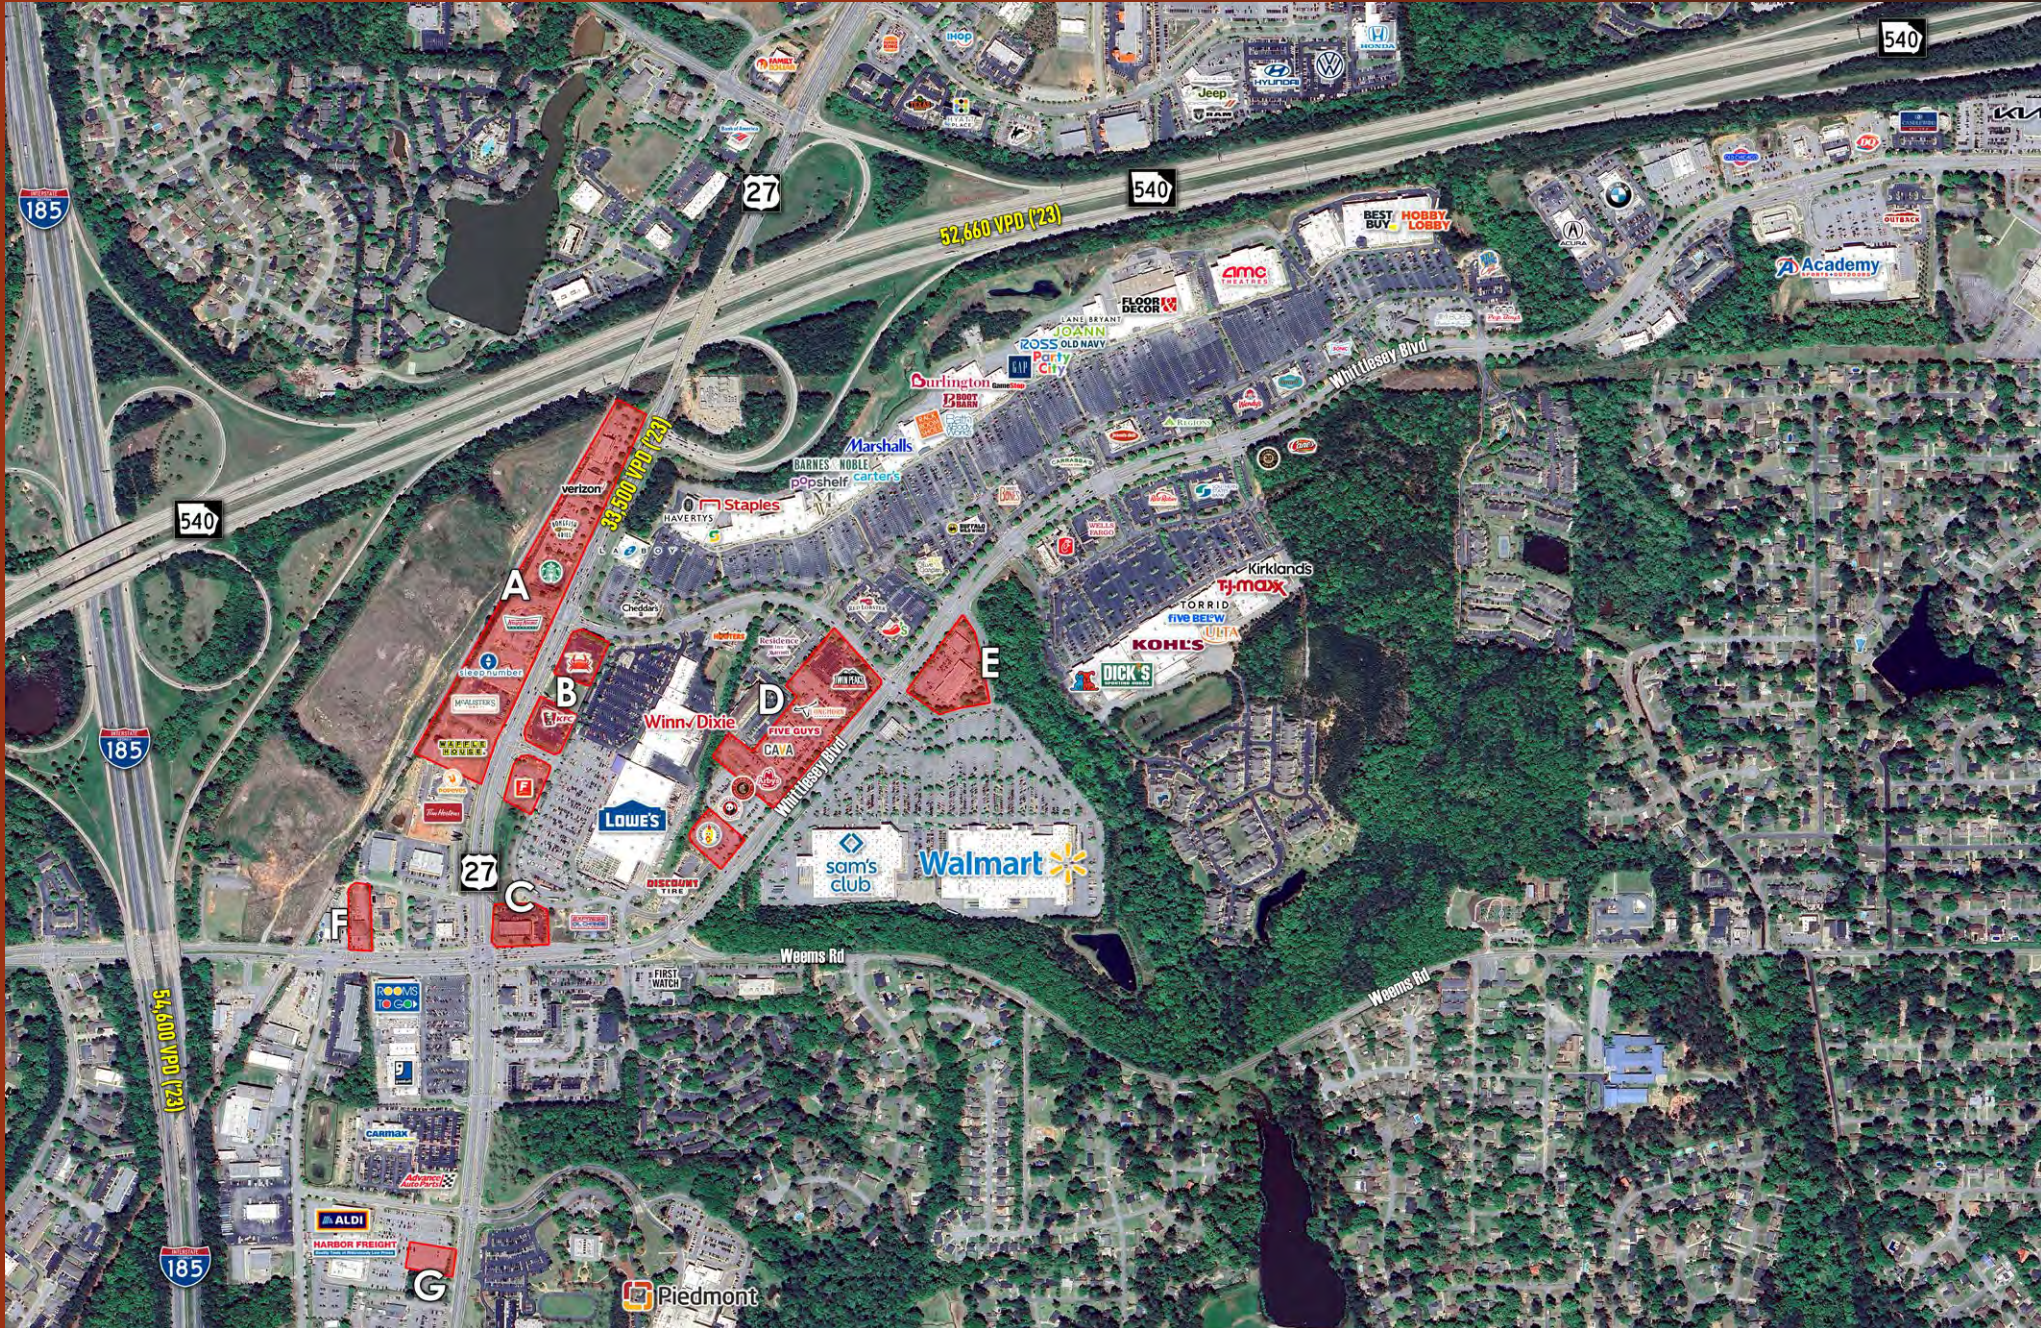

SHOPS AT COLUMBUS PARK

BRAND Real Estate Services

Whittlesey Blvd & Veterans Pkwy