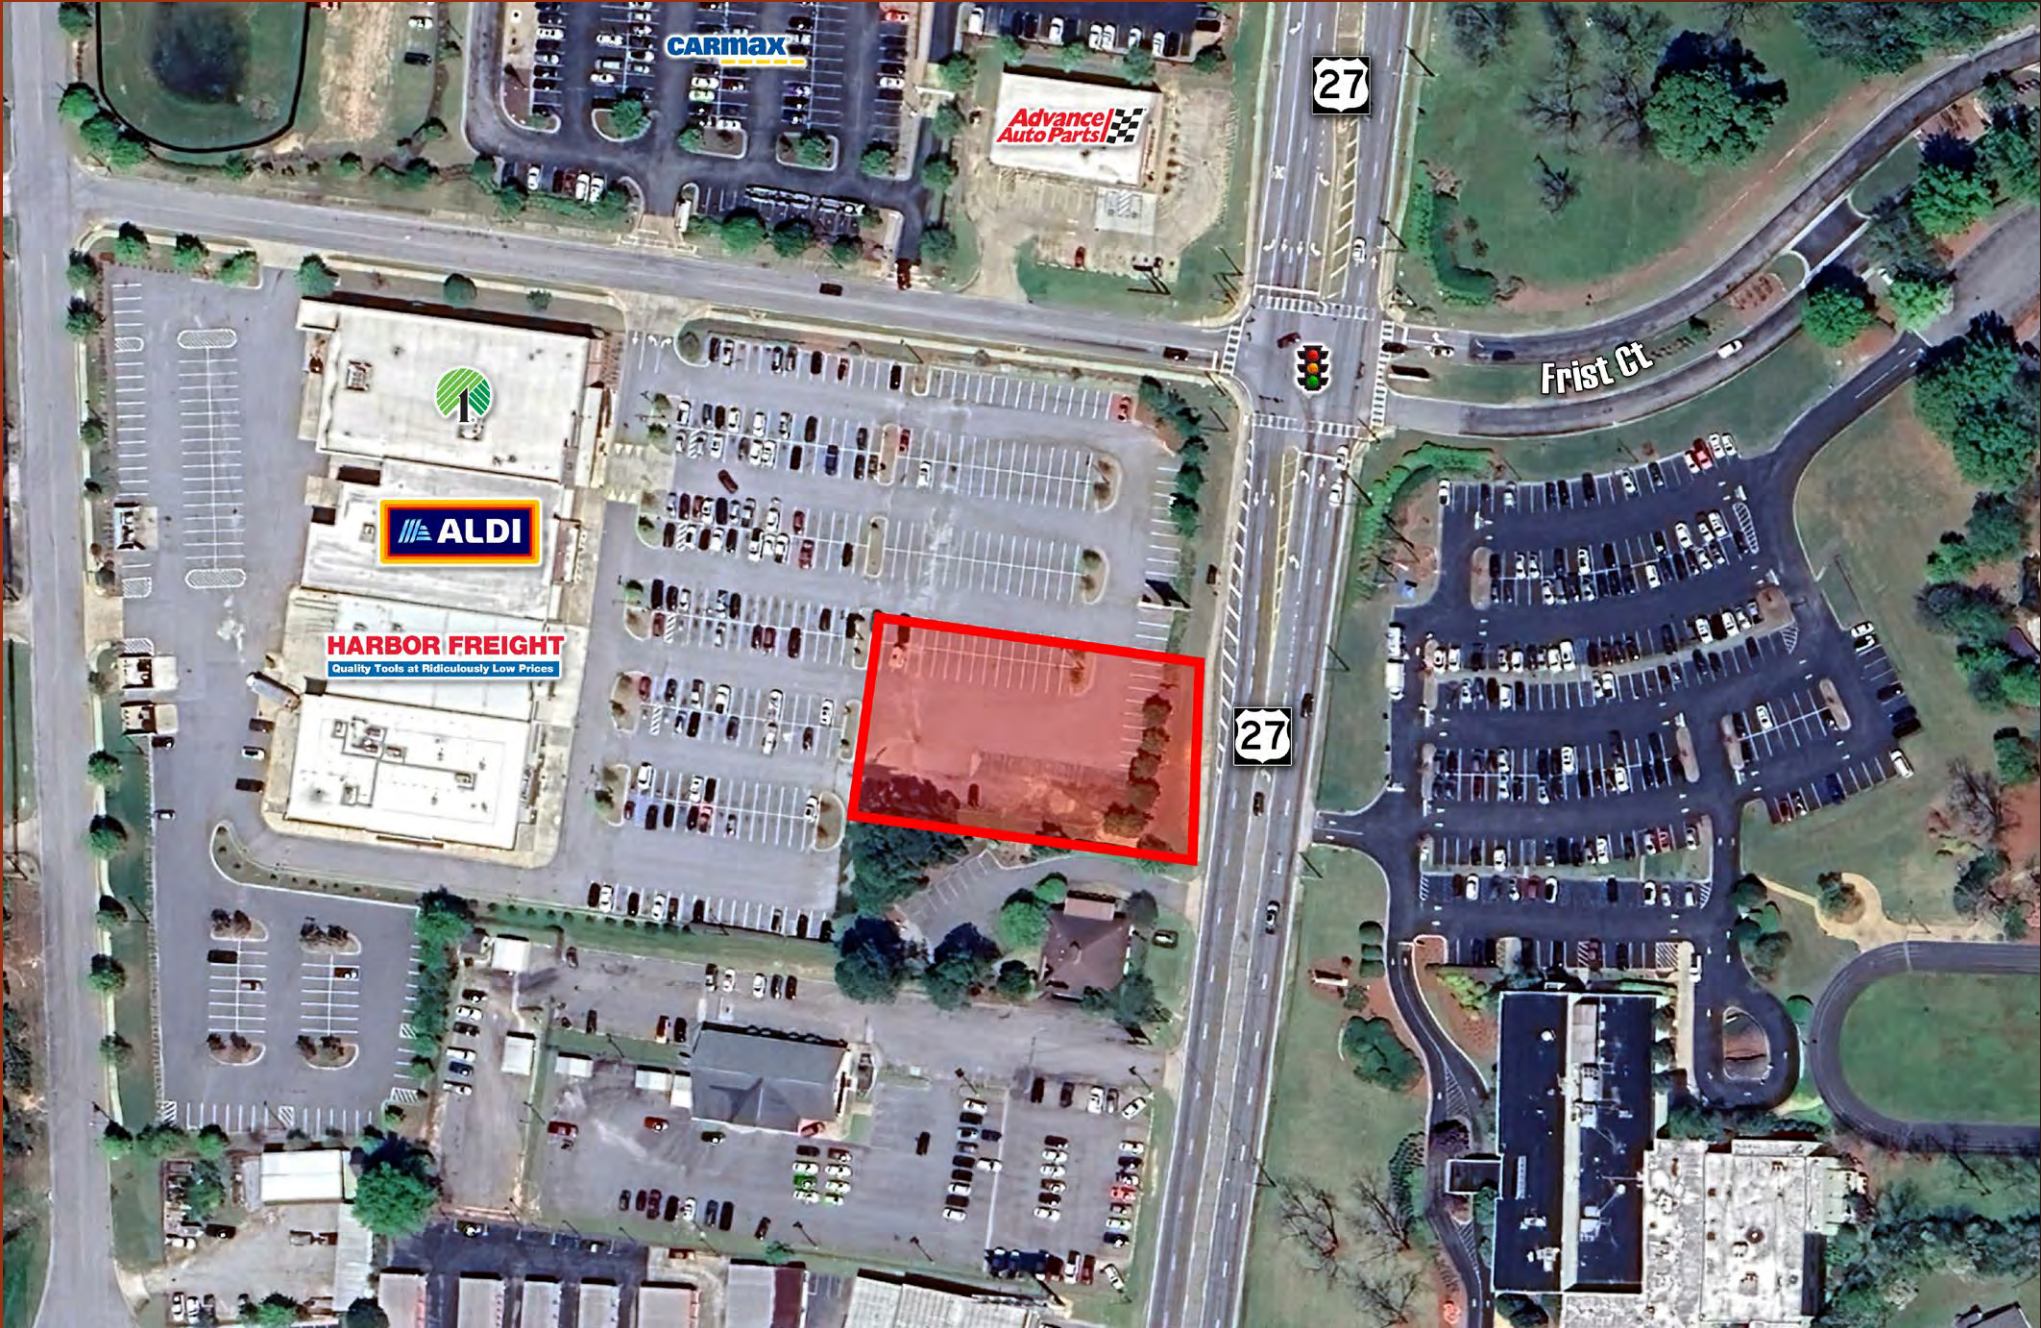

SHOPS AT COLUMBUS PARK

BRAND Real Estate Services

Whittlesey Blvd & Veterans Pkwy

Shops G Outparcel