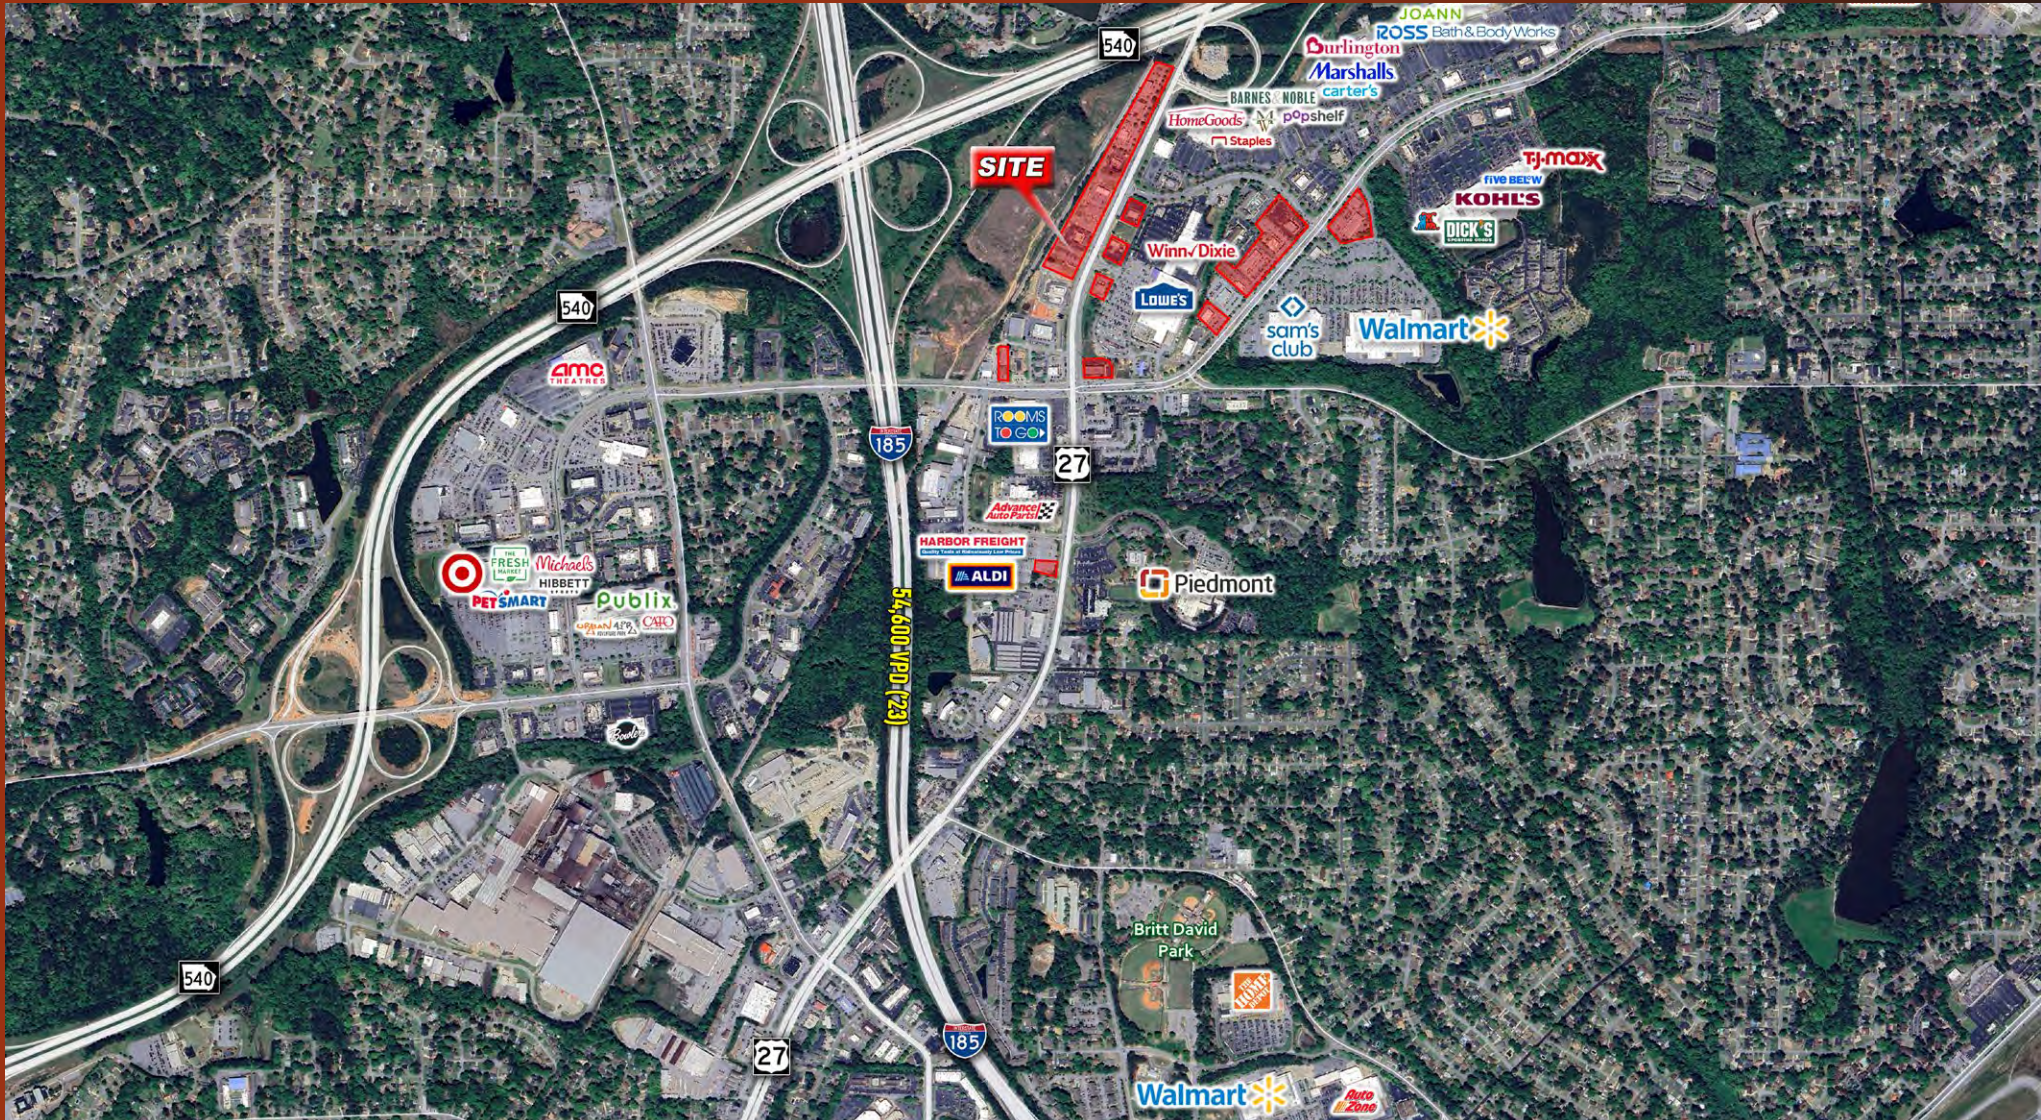

# SHOPS AT COLUMBUS PARK

Whittlesey Blvd & Veterans Pkwy

- The Shops at Columbus Park is a collection of 7 buildings totaling 130k sf of retail space
- Featured tenants include Bonefish Grill, Starbucks, Dave's Hot Chicken, Cava Grill, Five Guys, Longhorn Steakhouse, AT&T, America's Best, among others.
- The properties are strategically located along Whittlesey Boulevard and Veterans Parkway in the heart of the Columbus retail corridor which features over 1.5mm sf of retail, restaurant, and entertainment space.
- Columbus is the third largest city in the State of Georgia with over 200,000 residents and the Columbus MSA including over 235,000 residents.
- Columbus is home to major corporations including Synovus Bank, AFLAC and TSYS.