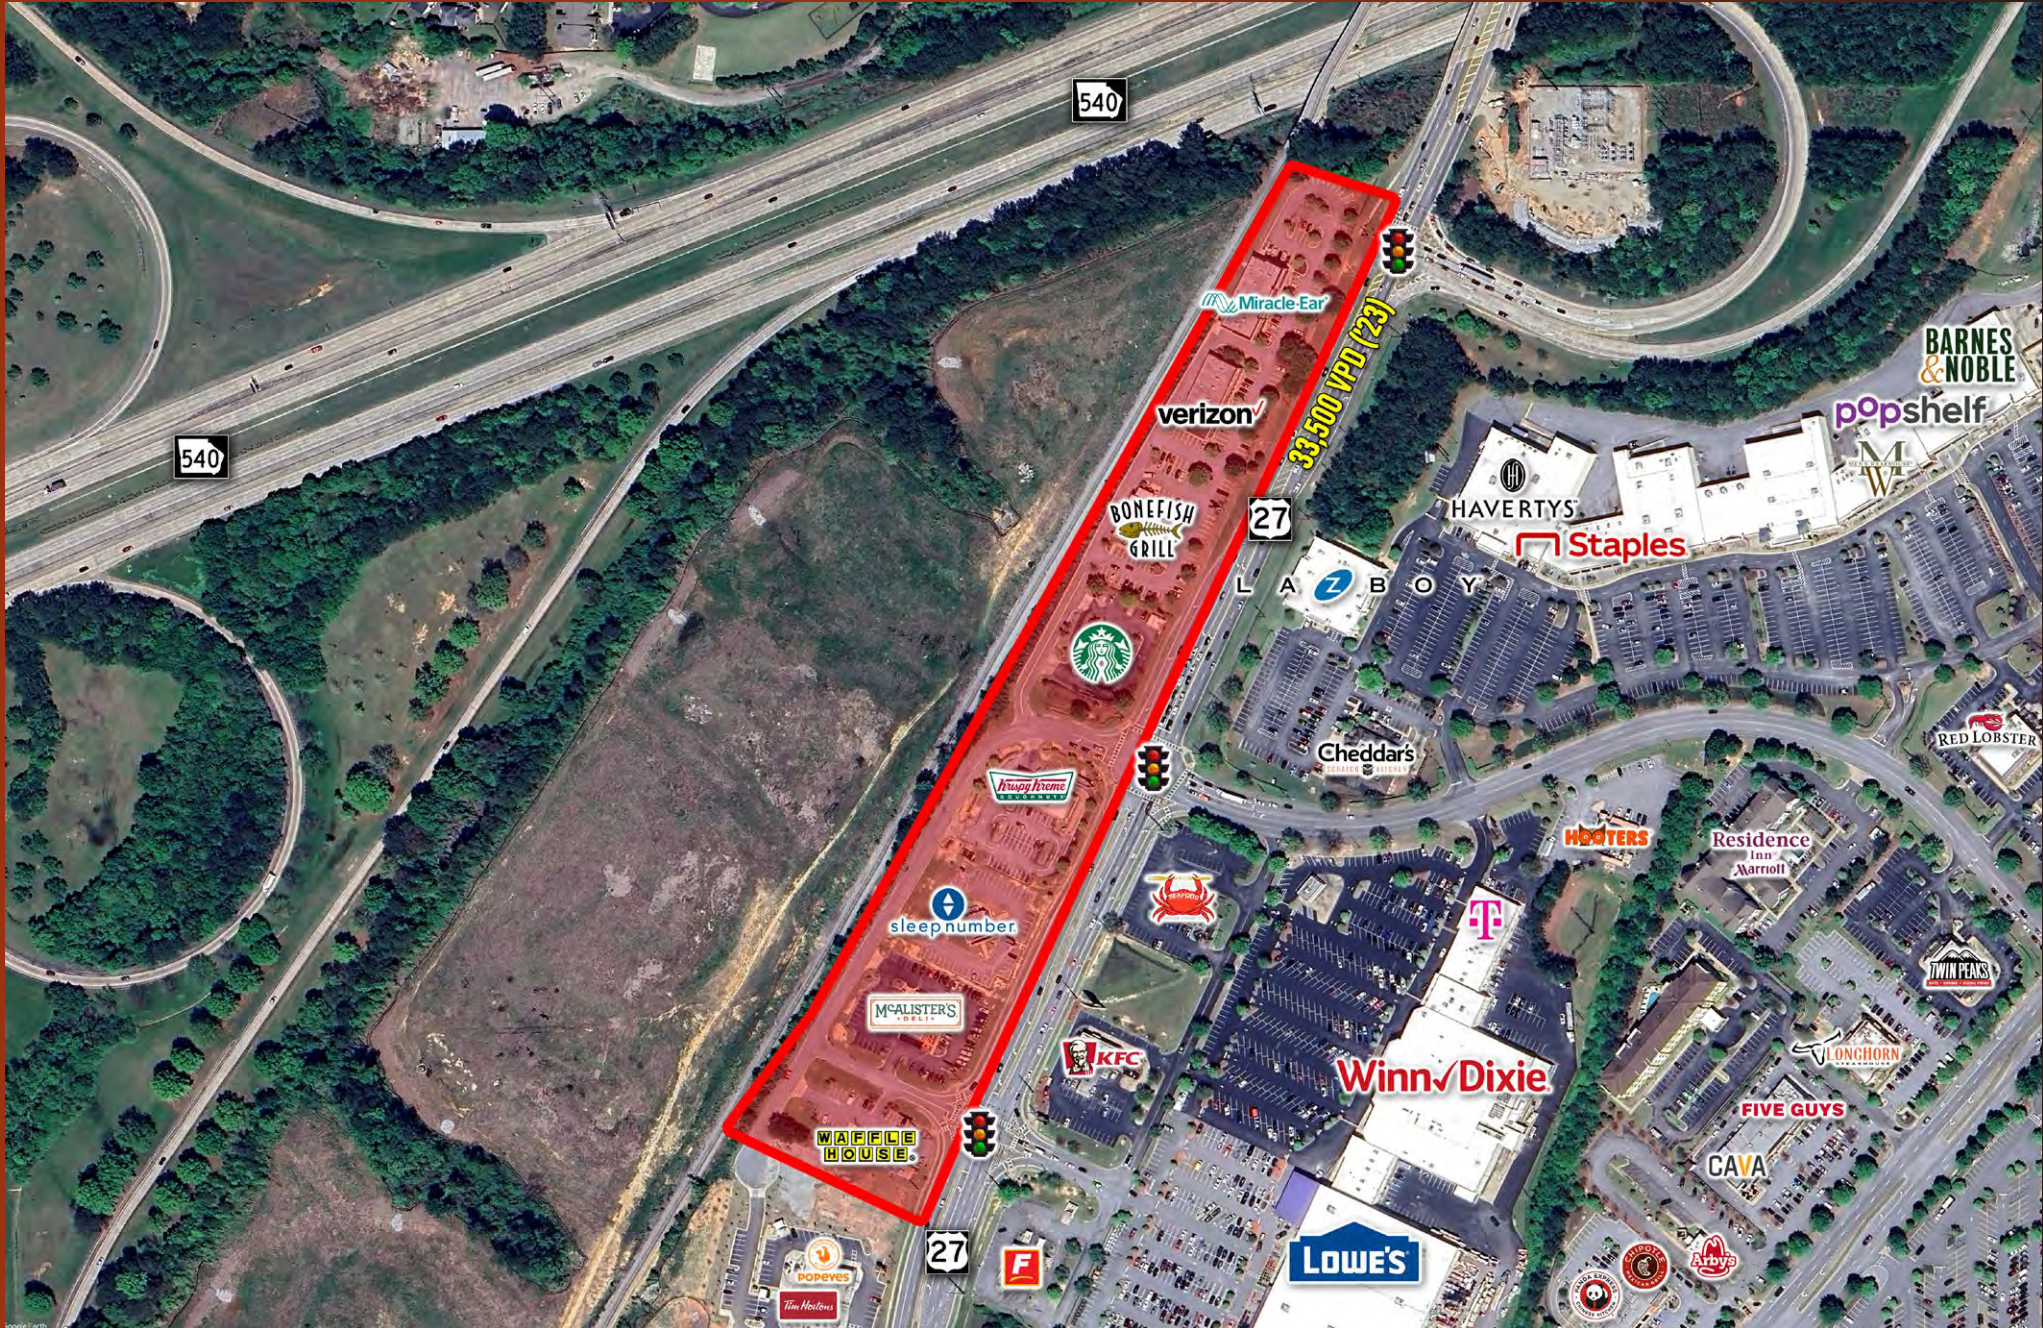

SHOPS AT COLUMBUS PARK

BRAND Real Estate Services

Whittlesey Blvd & Veterans Pkwy

Shops A