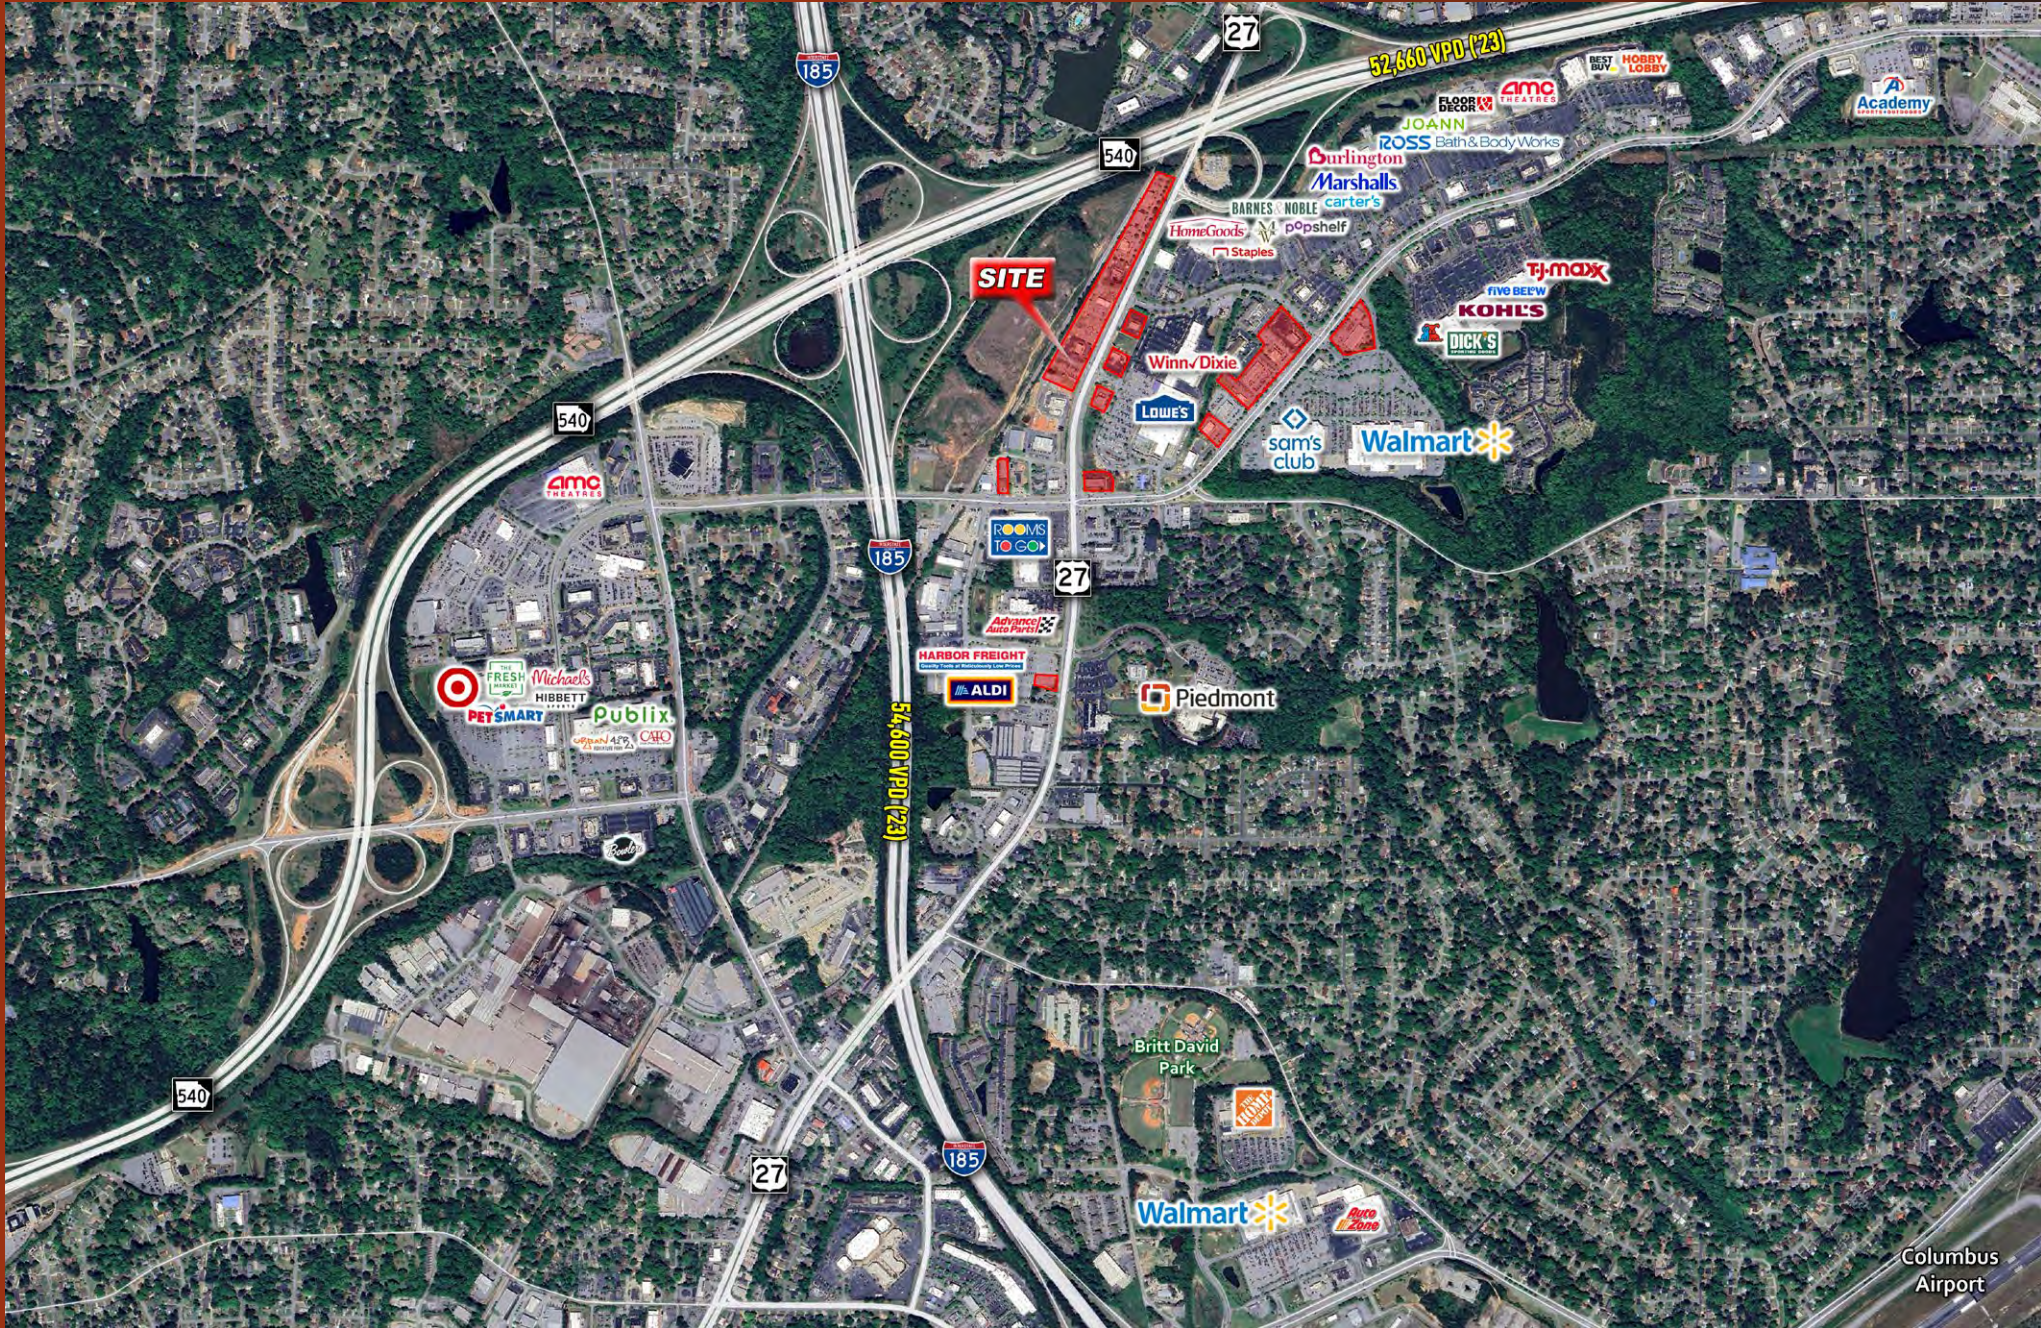

SHOPS AT COLUMBUS PARK

BRAND Real Estate Services

Whittlesey Blvd & Veterans Pkwy