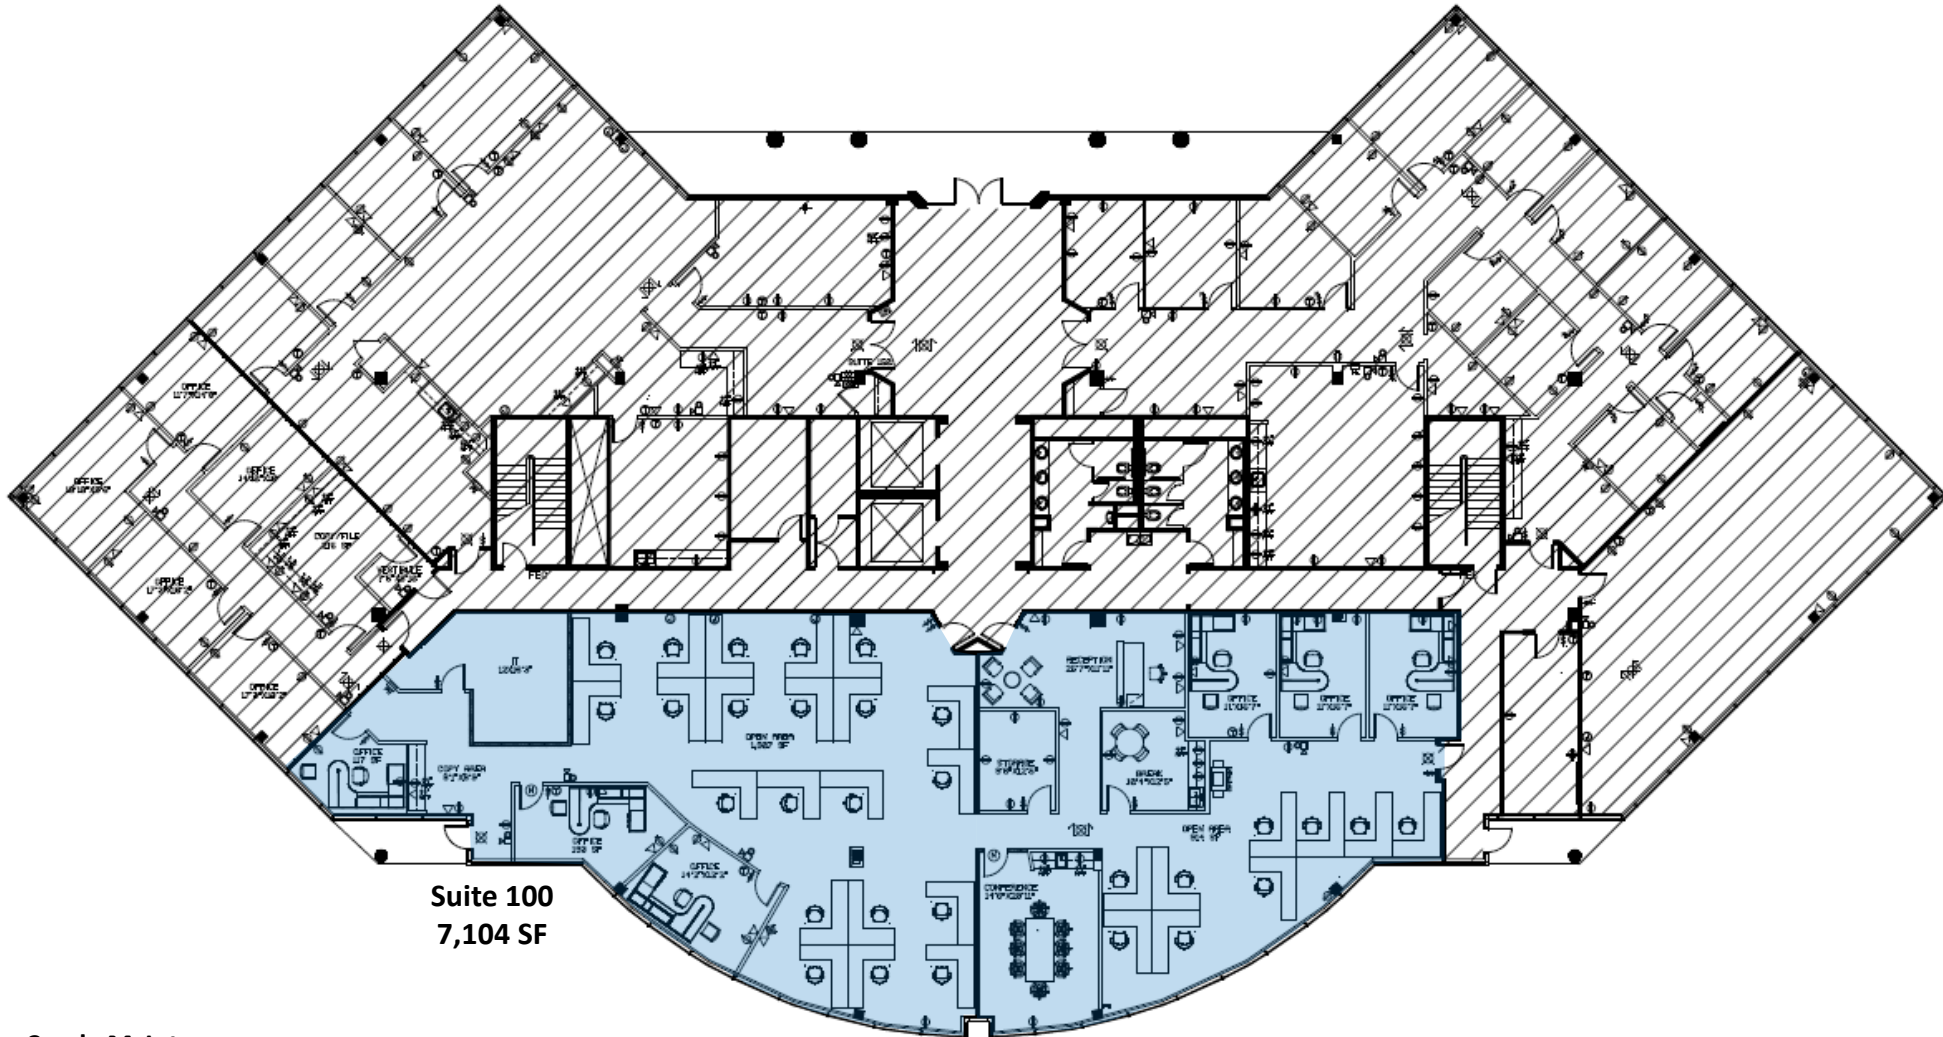

Park Summit

2675 Breckinridge Boulevard, Duluth, GA 30096
1st Floor

Suite 100
7,104 SF

Candy McIntyre
Vice President, Leasing

Direct: 770.623.2099

Mobile: 404.408.9788

cmcintyre@BrandProperties.com

BRAND Real Estate Services

1960 Satellite Boulevard, Suite 1300
Duluth, Georgia 30097

770.476.4801 BrandProperties.com