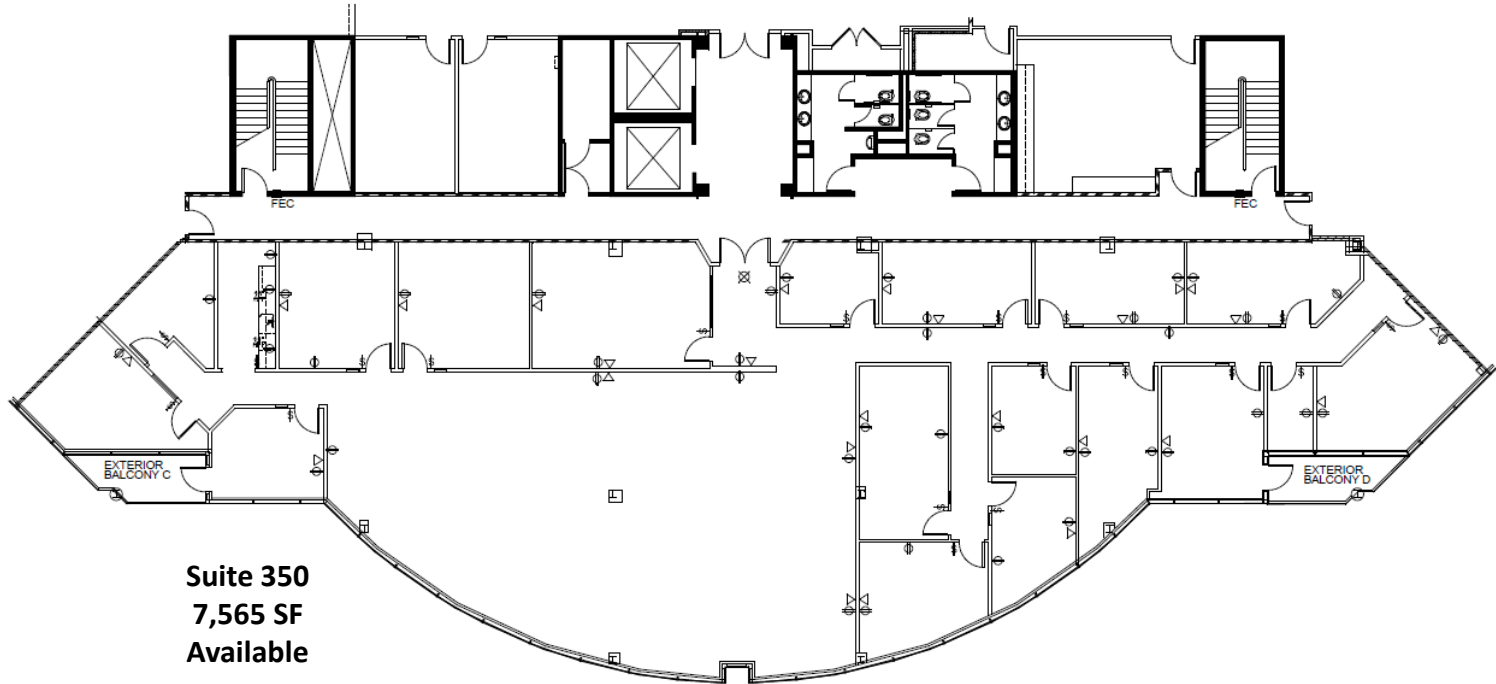

BRAND Real Estate Services

1960 Satellite Boulevard, Suite 1300
Duluth, Georgia 30097
770.476.4801 BrandProperties.com

Park Summit

2675 Breckinridge Boulevard, Duluth, GA 30096
3rd Floor

Suite 350
7,565 SF
Available