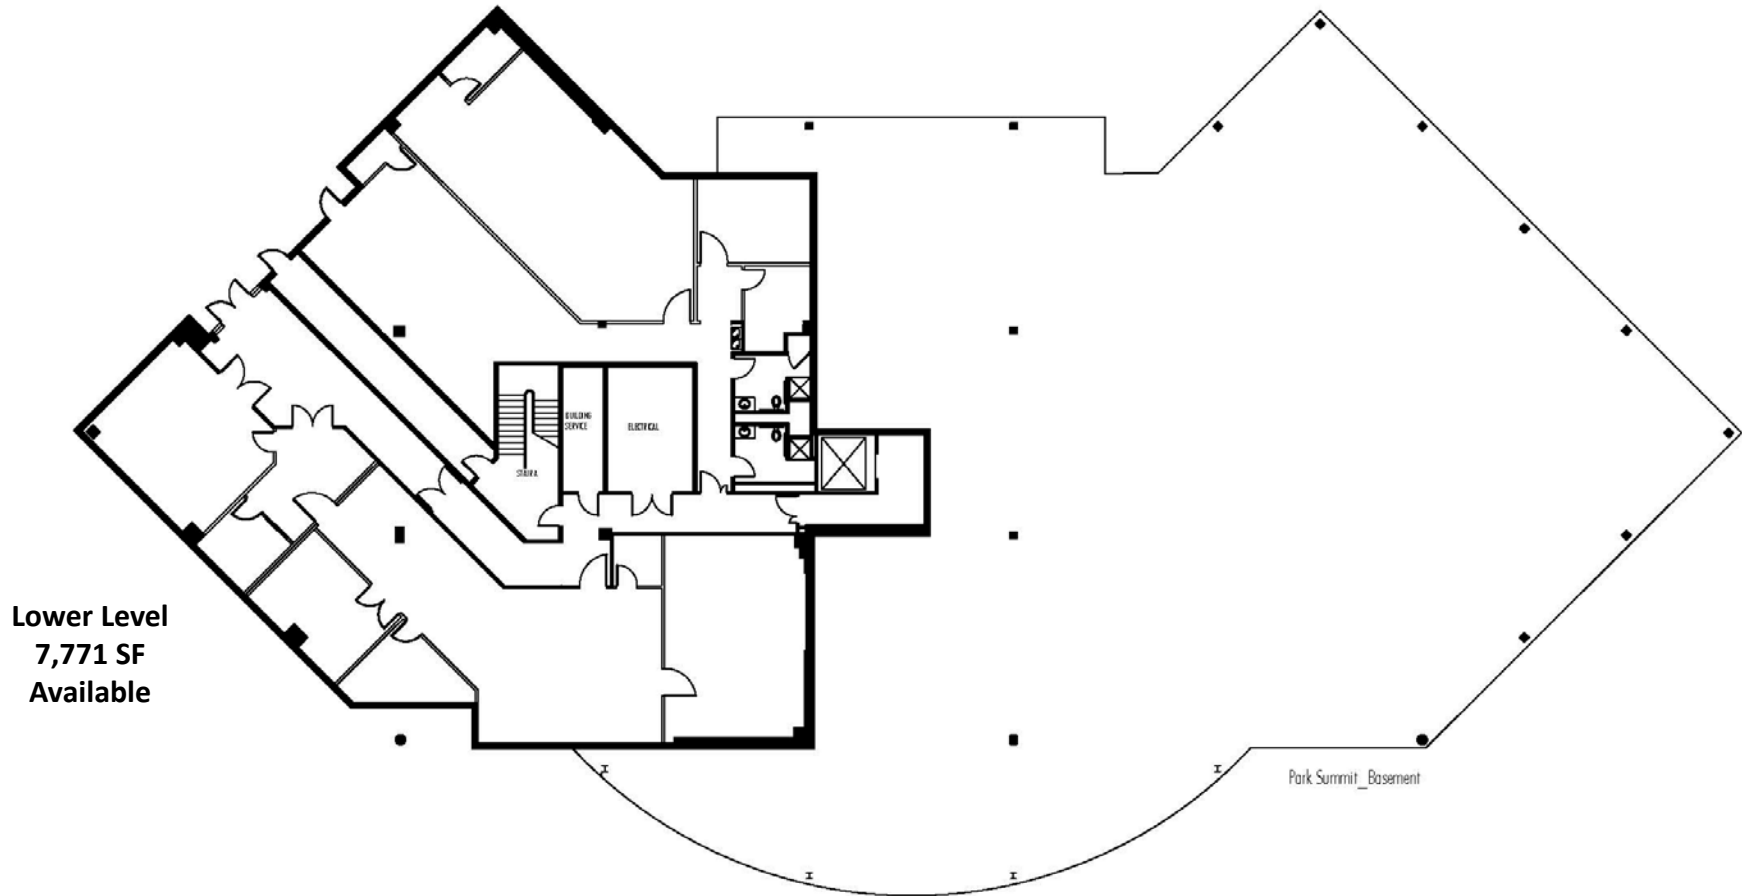

Park Summit

2675 Breckinridge Boulevard, Duluth, GA 30096
Lower Level

Lower Level
7,771 SF
Available

Candy McIntyre
Vice President, Leasing
Direct: 770.623.2099
Mobile: 404.408.9788
cmcintyre@BrandProperties.com

BRAND Real Estate Services

1960 Satellite Boulevard, Suite 1300
Duluth, Georgia 30097
770.476.4801 BrandProperties.com