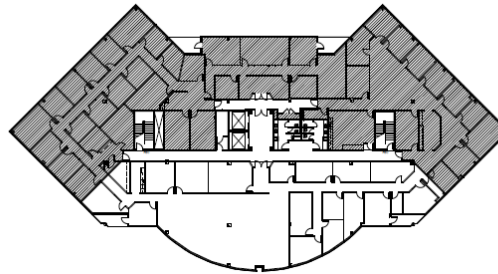

BRAND Real Estate Services

1960 Satellite Boulevard, Suite 1300
Duluth, Georgia 30097
770.476.4801 BrandProperties.com

Park Summit

2675 Breckinridge Boulevard, Duluth, GA 30096
3rd Floor

Suite 350
7,565 SF
Available

③ FULL FLOOR PLAN – THIRD FLOOR

Candy McIntyre
Vice President, Leasing
Direct: 770.623.2099
Mobile: 404.408.9788
cmcintyre@BrandProperties.com

BRAND Real Estate Services

1960 Satellite Boulevard, Suite 1300
Duluth, Georgia 30097
770.476.4801 BrandProperties.com