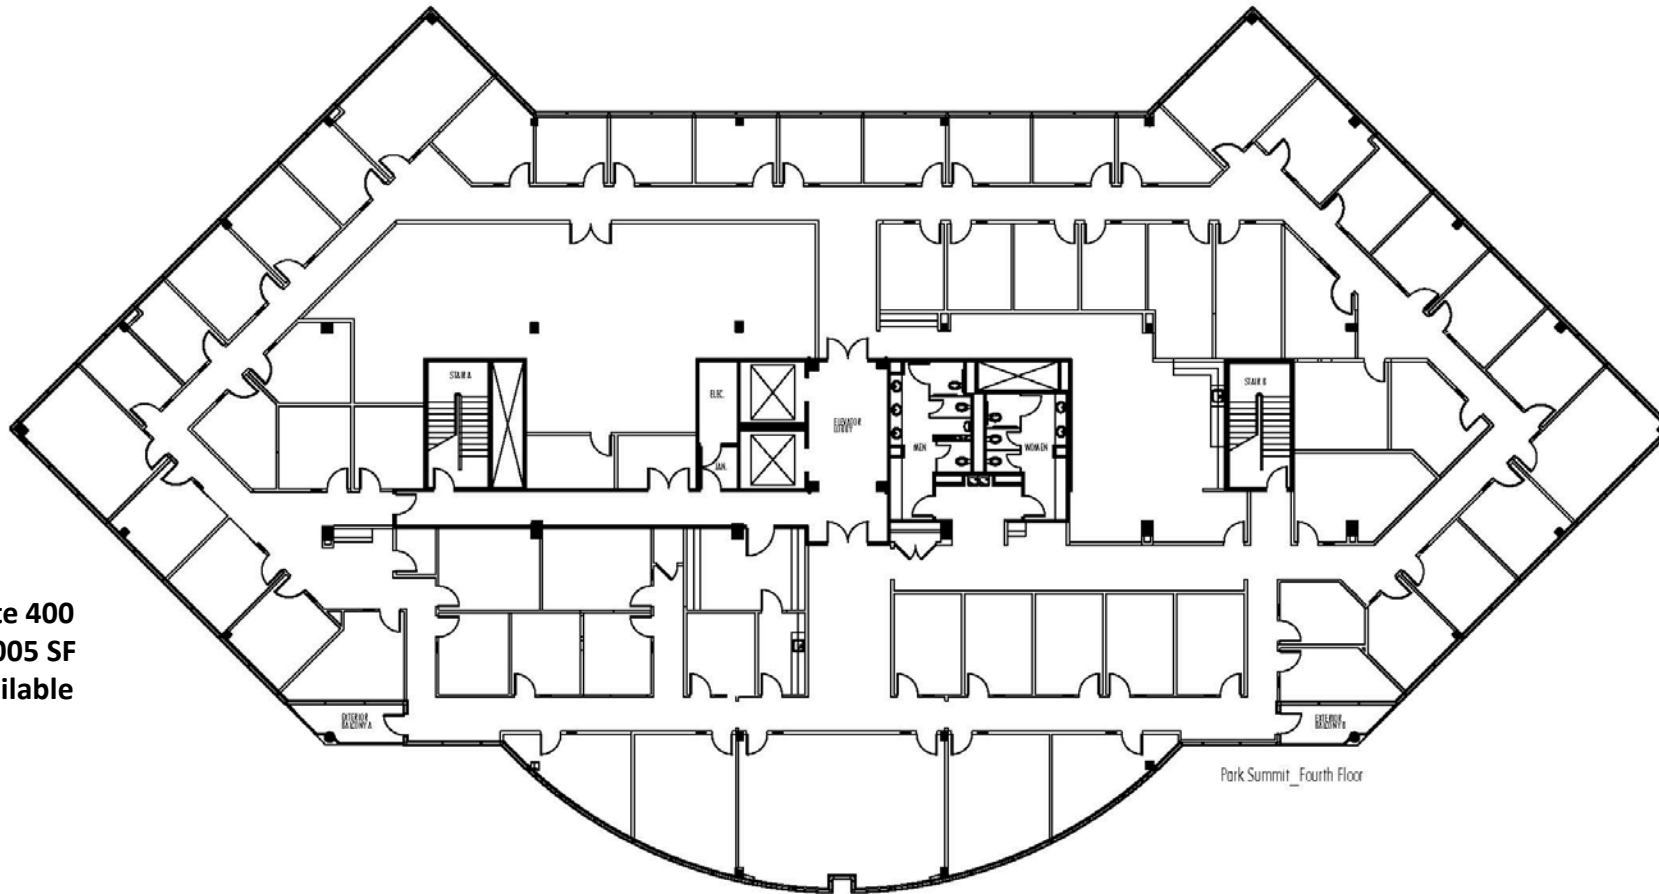

Park Summit

2675 Breckinridge Boulevard, Duluth, GA 30096
4th Floor

Suite 400
20,005 SF
Available

Park Summit_Fourth Floor

Candy McIntyre
Vice President, Leasing
Direct: 770.623.2099
Mobile: 404.408.9788
cmcintyre@BrandProperties.com

BRAND Real Estate Services
1960 Satellite Boulevard, Suite 1300
Duluth, Georgia 30097
770.476.4801 BrandProperties.com