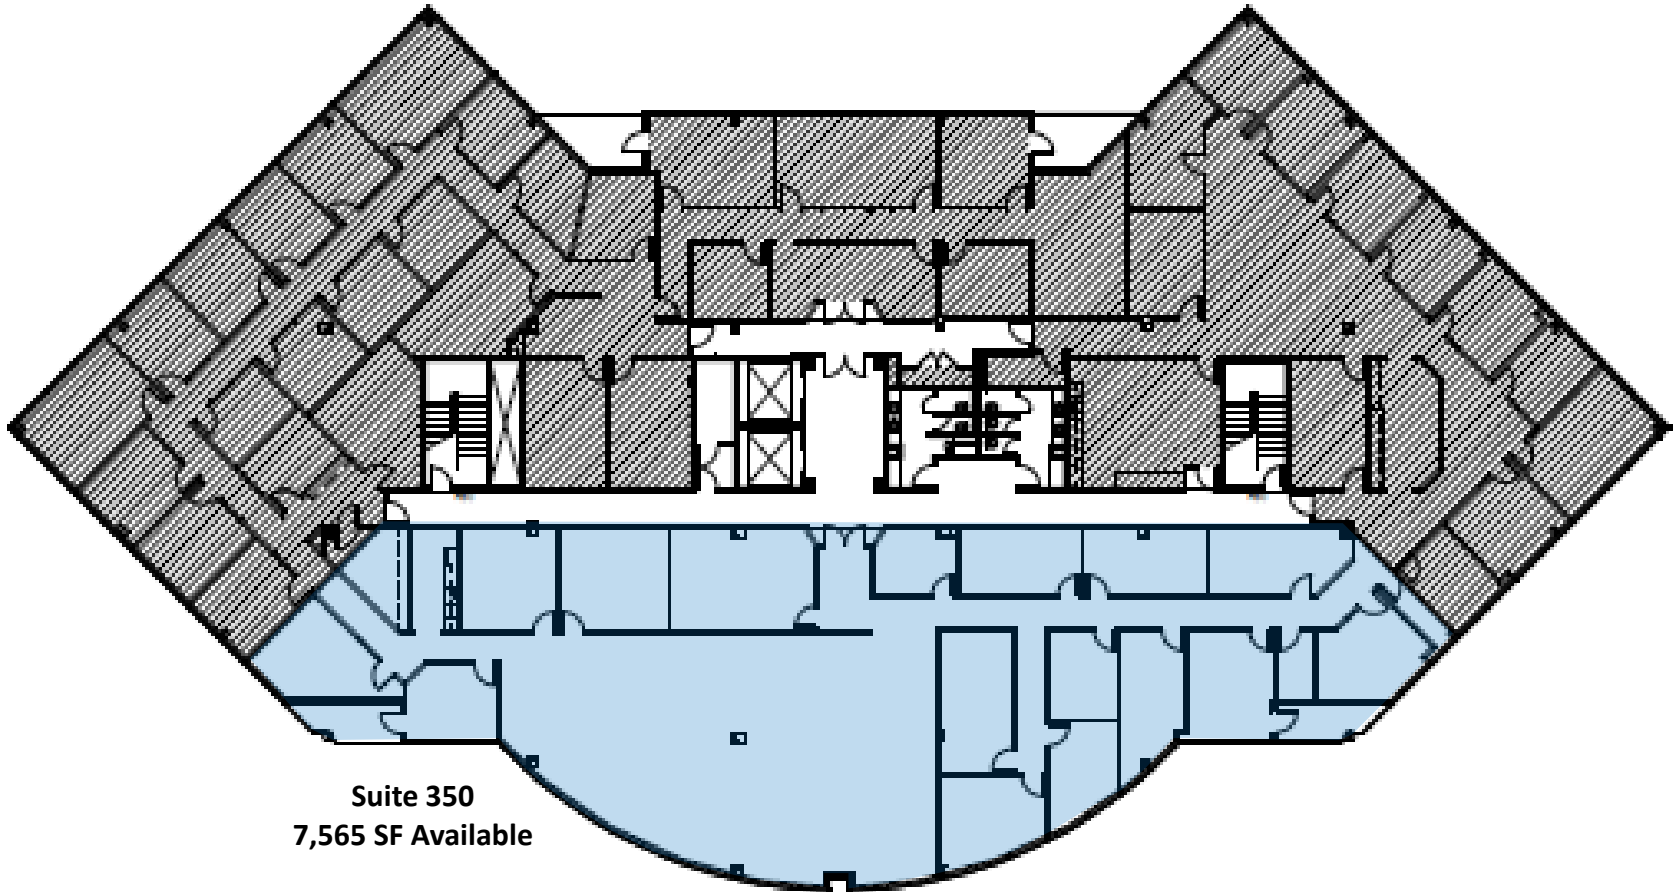

Park Summit

2675 Breckinridge Boulevard, Duluth, GA 30096
3rd Floor

Suite 350
7,565 SF Available

Candy McIntyre
Vice President, Leasing
Direct: 770.623.2099
Mobile: 404.408.9788
cmcintyre@BrandProperties.com

BRAND Real Estate Services

1960 Satellite Boulevard, Suite 1300
Duluth, Georgia 30097
770.476.4801 BrandProperties.com