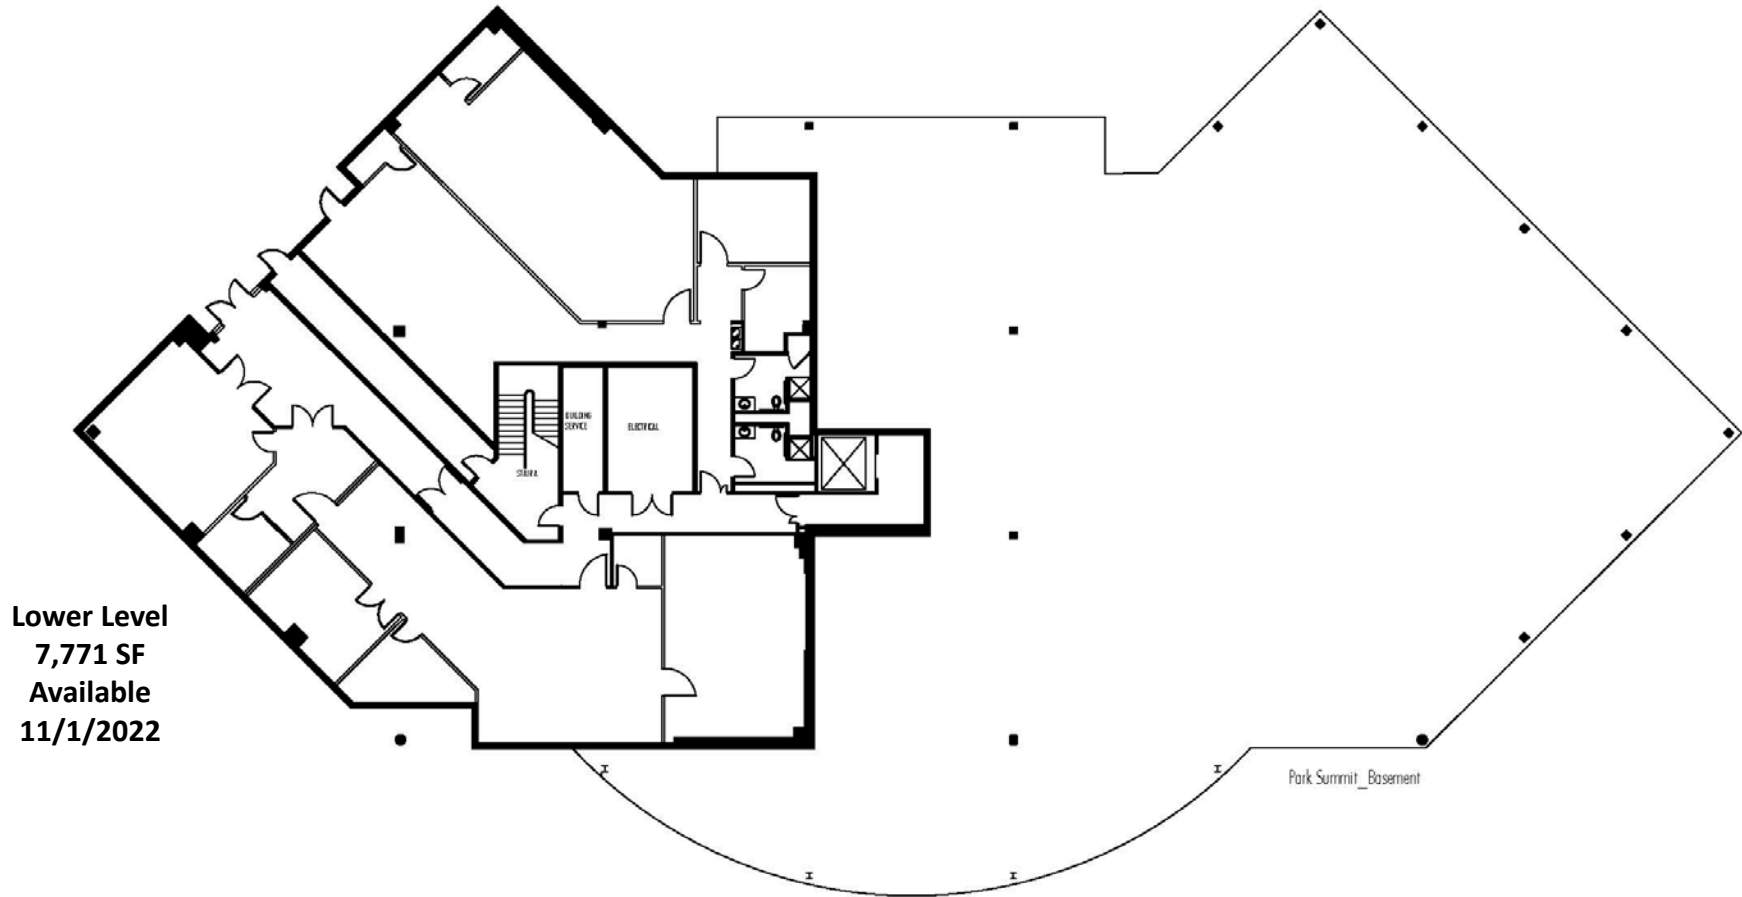

Park Summit

2675 Breckinridge Boulevard, Duluth, GA 30096
Lower Level

Lower Level
7,771 SF
Available
11/1/2022

Candy McIntyre
Vice President, Leasing
Direct: 770.623.2099
Mobile: 404.408.9788
cmcintyre@BrandProperties.com

BRAND Real Estate Services
1960 Satellite Boulevard, Suite 1300
Duluth, Georgia 30097
770.476.4801 BrandProperties.com