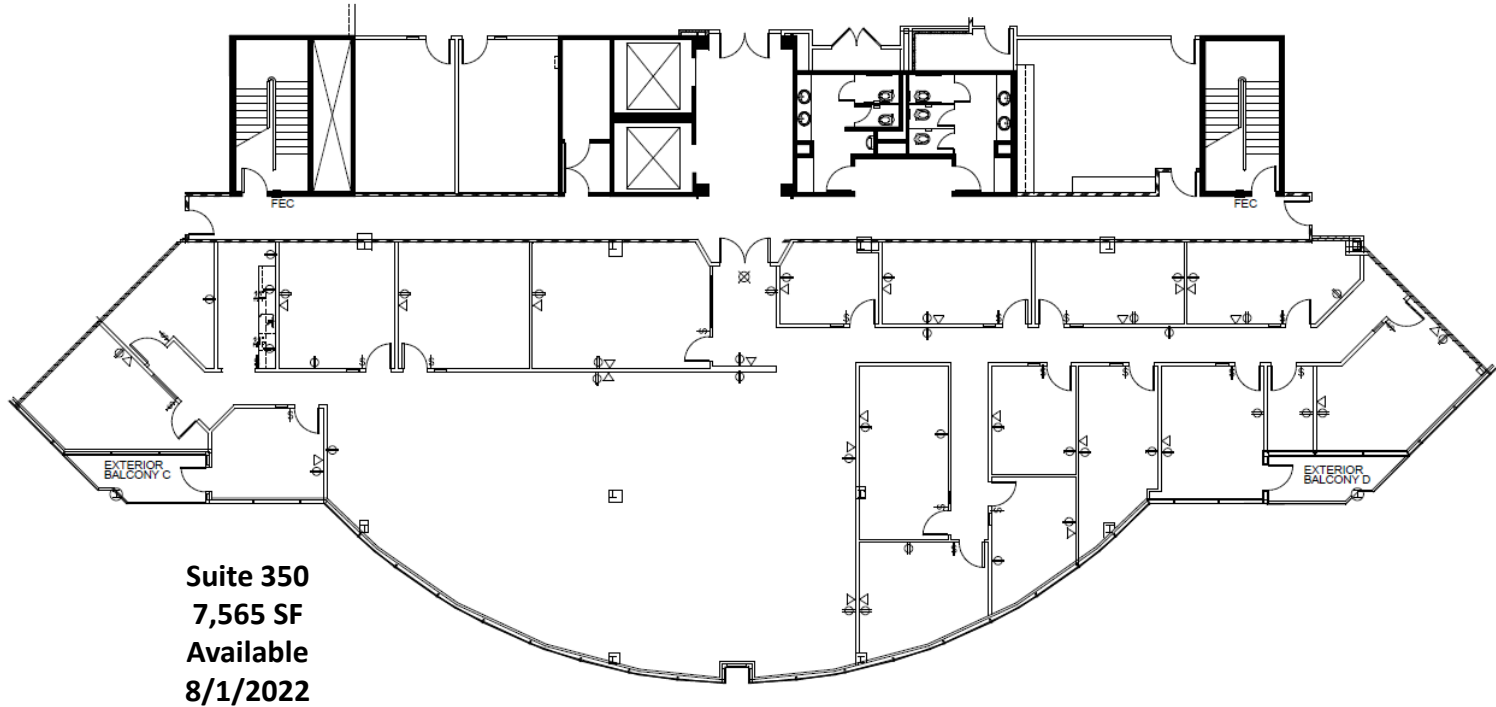

# Park Summit

2675 Breckinridge Boulevard, Duluth, GA 30096  
3rd Floor

**Suite 350**  
**7,565 SF**  
**Available**  
**8/1/2022**

③ FULL FLOOR PLAN – THIRD FLOOR

**Candy McIntyre**  
**Vice President, Leasing**  
Direct: 770.623.2099  
Mobile: 404.408.9788  
[cmcintyre@BrandProperties.com](mailto:cmcintyre@BrandProperties.com)