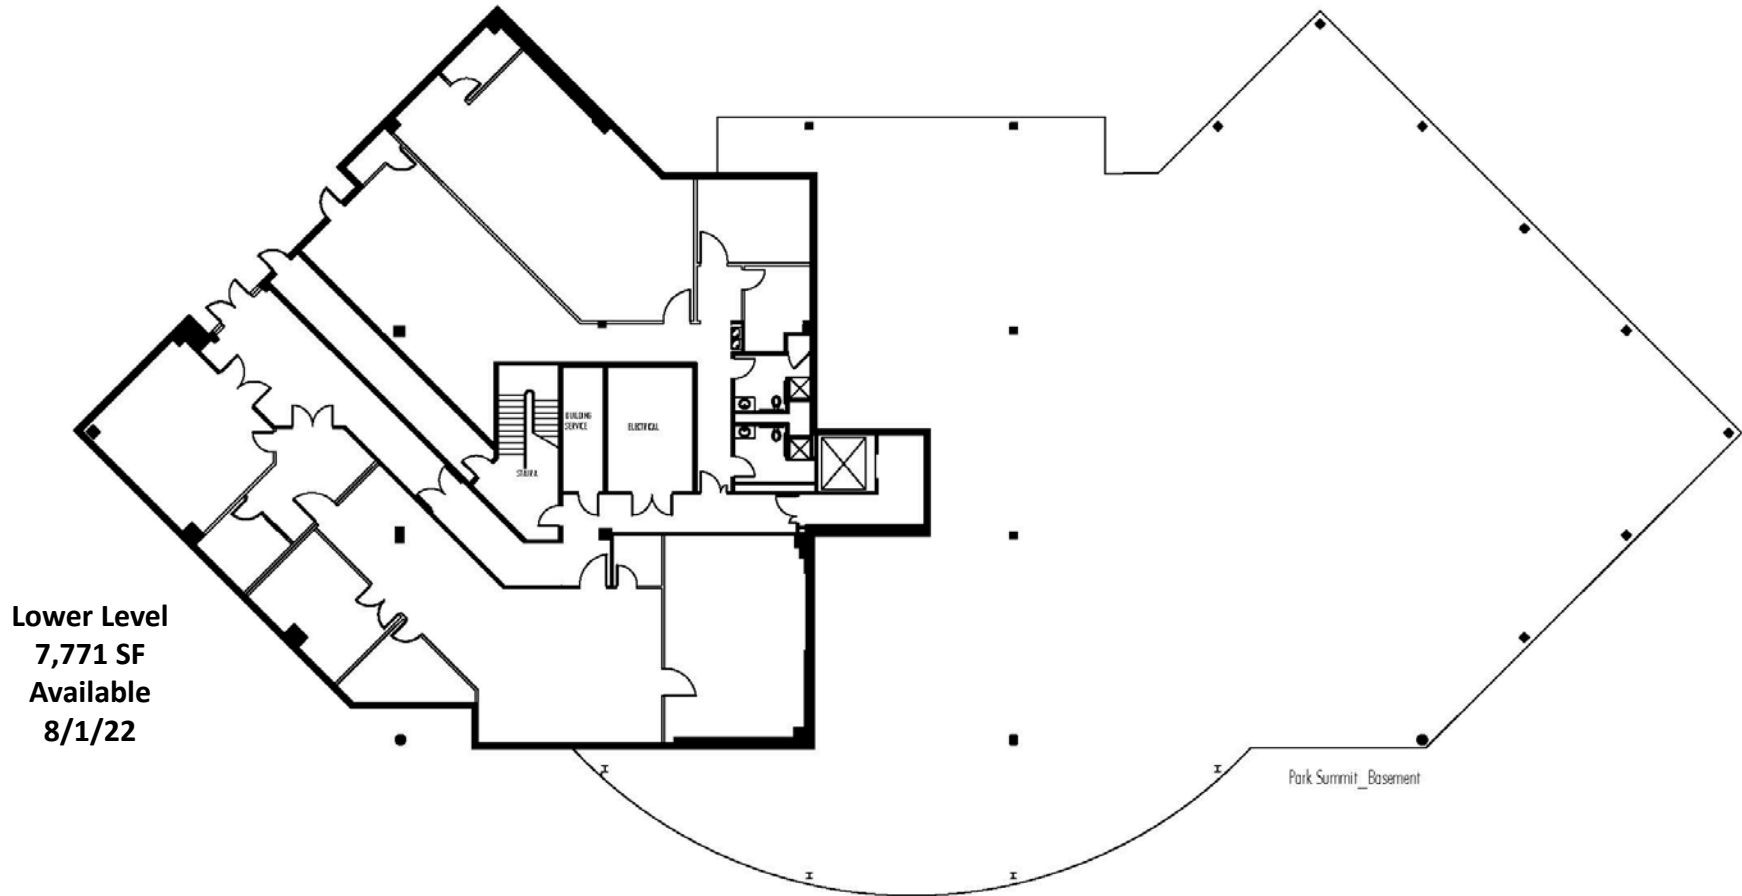

# Park Summit

2675 Breckinridge Boulevard, Duluth, GA 30096  
Lower Level

Lower Level  
7,771 SF  
Available  
8/1/22

Candy McIntyre  
Vice President, Leasing  
Direct: 770.623.2099  
Mobile: 404.408.9788  
[cmcintyre@BrandProperties.com](mailto:cmcintyre@BrandProperties.com)