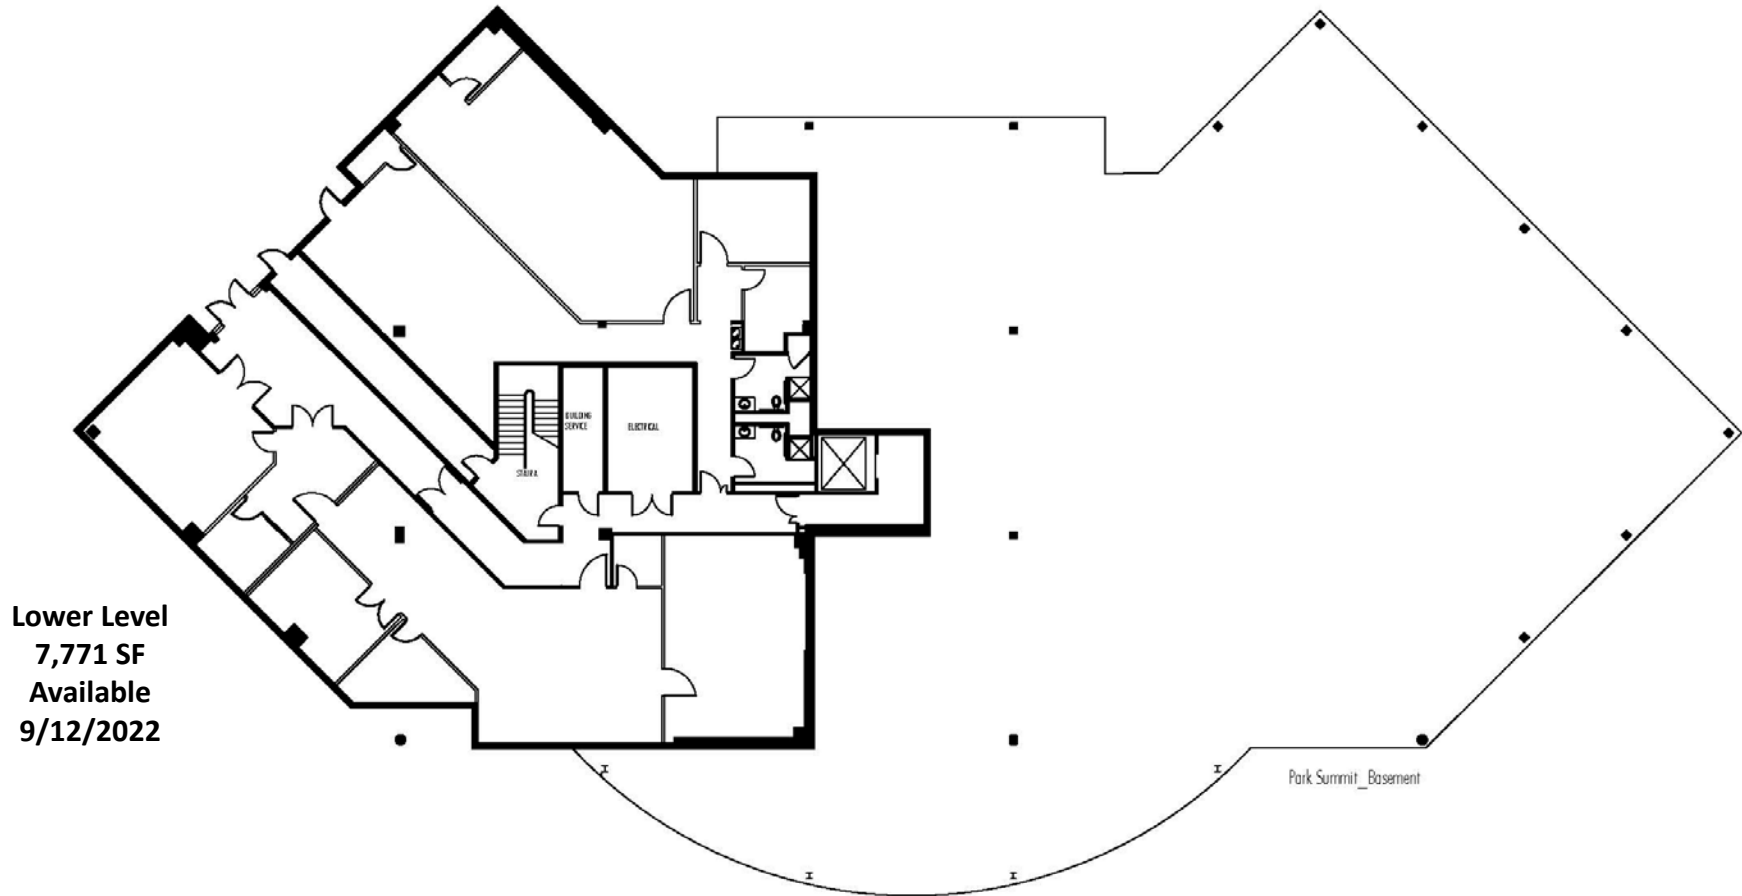

Park Summit

2675 Breckinridge Boulevard, Duluth, GA 30096
Lower Level

Candy McIntyre
Vice President, Leasing
Direct: 770.623.2099
Mobile: 404.408.9788
cmcintyre@BrandProperties.com

BRAND Real Estate Services
1960 Satellite Boulevard, Suite 1300
Duluth, Georgia 30097
770.476.4801 BrandProperties.com