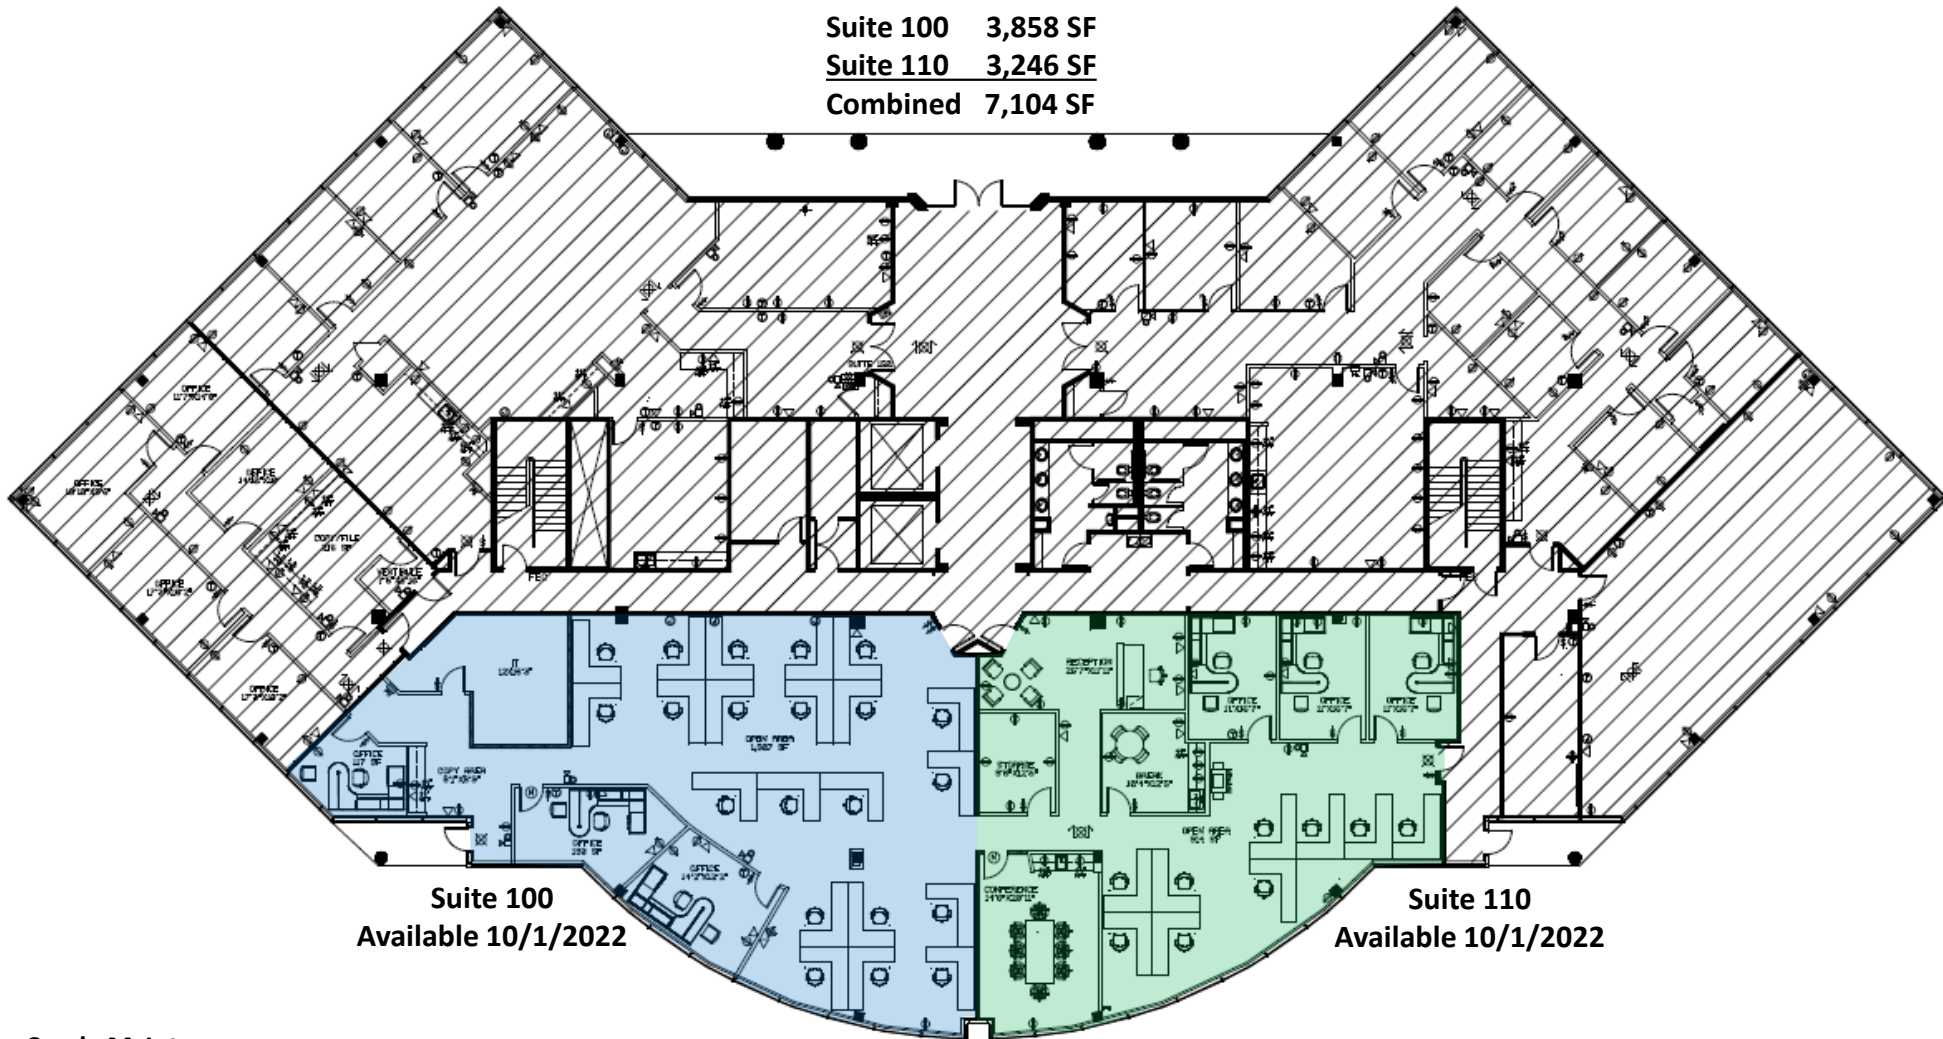

Park Summit

2675 Breckinridge Boulevard, Duluth, GA 30096

Suite 100 3,858 SF

Suite 110 3,246 SF

Combined 7,104 SF

Suite 100
Available 10/1/2022

Suite 110
Available 10/1/2022

Candy McIntyre
Vice President, Leasing
Direct: 770.623.2099
Mobile: 404.408.9788
cmcintyre@BrandProperties.com