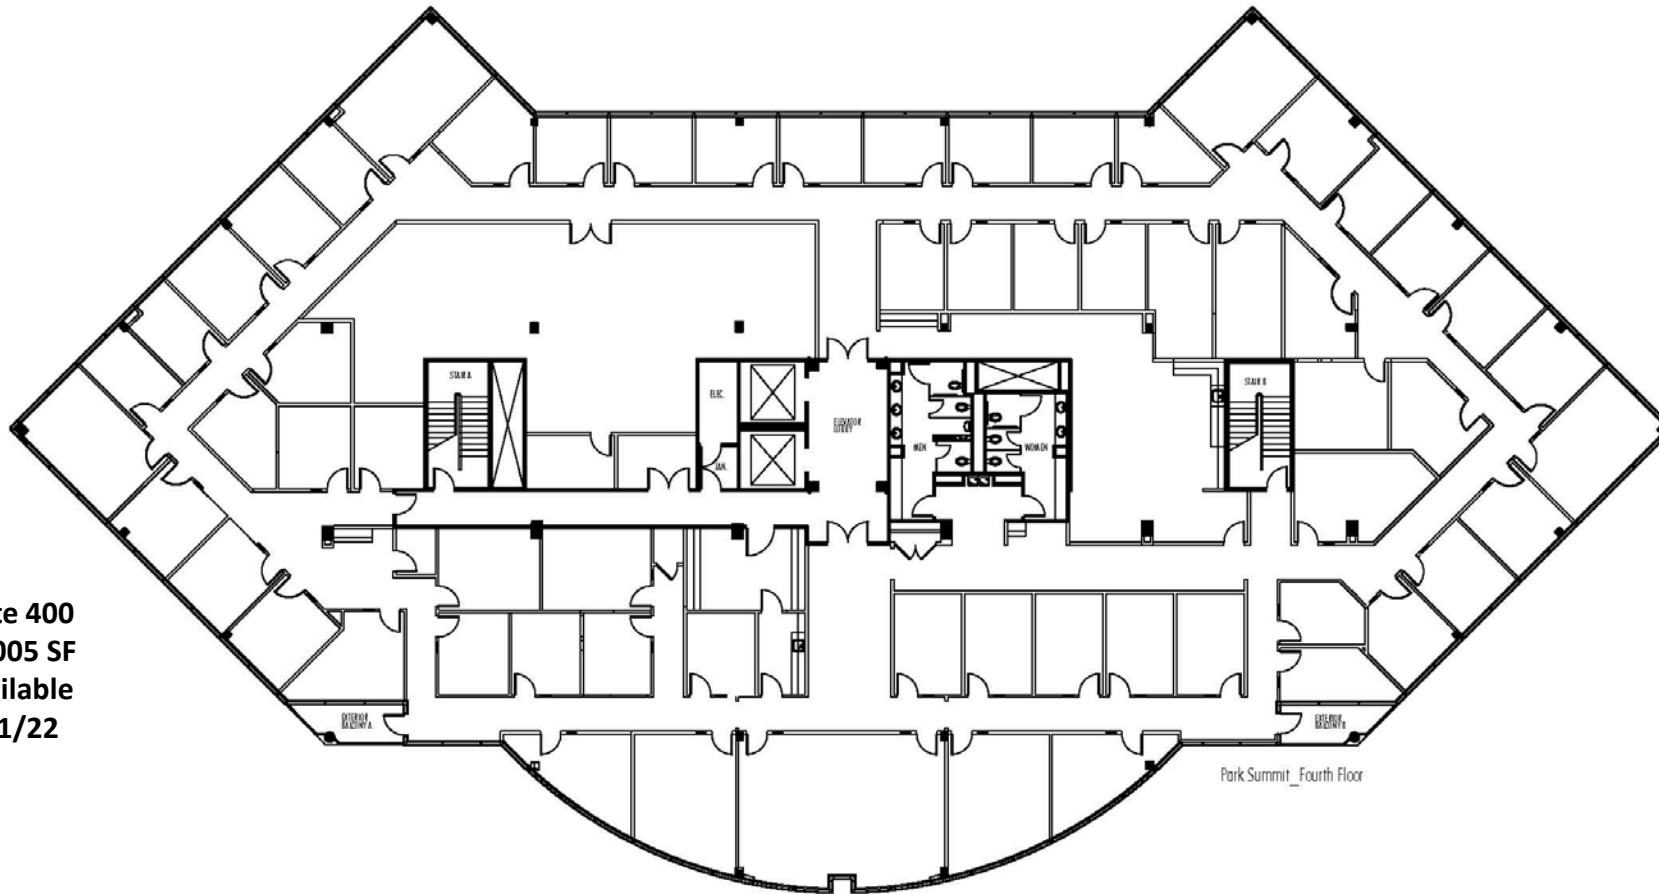

Park Summit

2675 Breckinridge Boulevard, Duluth, GA 30096
4th Floor

Suite 400
20,005 SF
Available
8/1/22

Candy McIntyre
Vice President, Leasing
Direct: 770.623.2099
Mobile: 404.408.9788
cmcintyre@BrandProperties.com