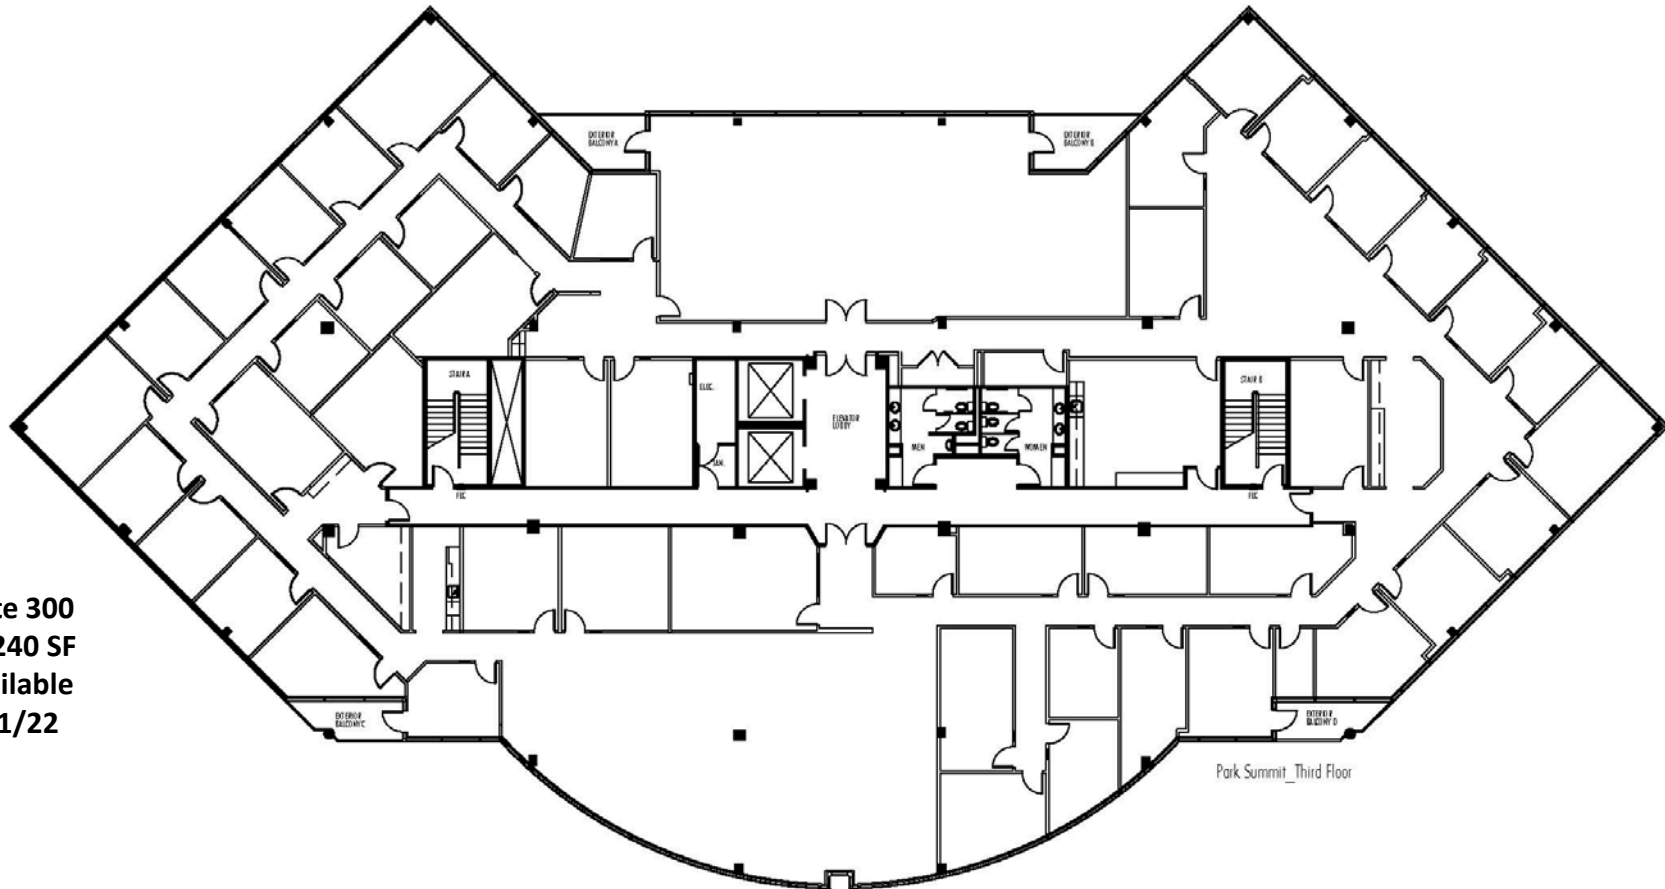

# Park Summit

2675 Breckinridge Boulevard, Duluth, GA 30096  
3rd Floor

Suite 300  
20,240 SF  
Available  
8/1/22

**Candy McIntyre**  
Vice President, Leasing

Direct: 770.623.2099

Mobile: 404.408.9788

[cmcintyre@BrandProperties.com](mailto:cmcintyre@BrandProperties.com)