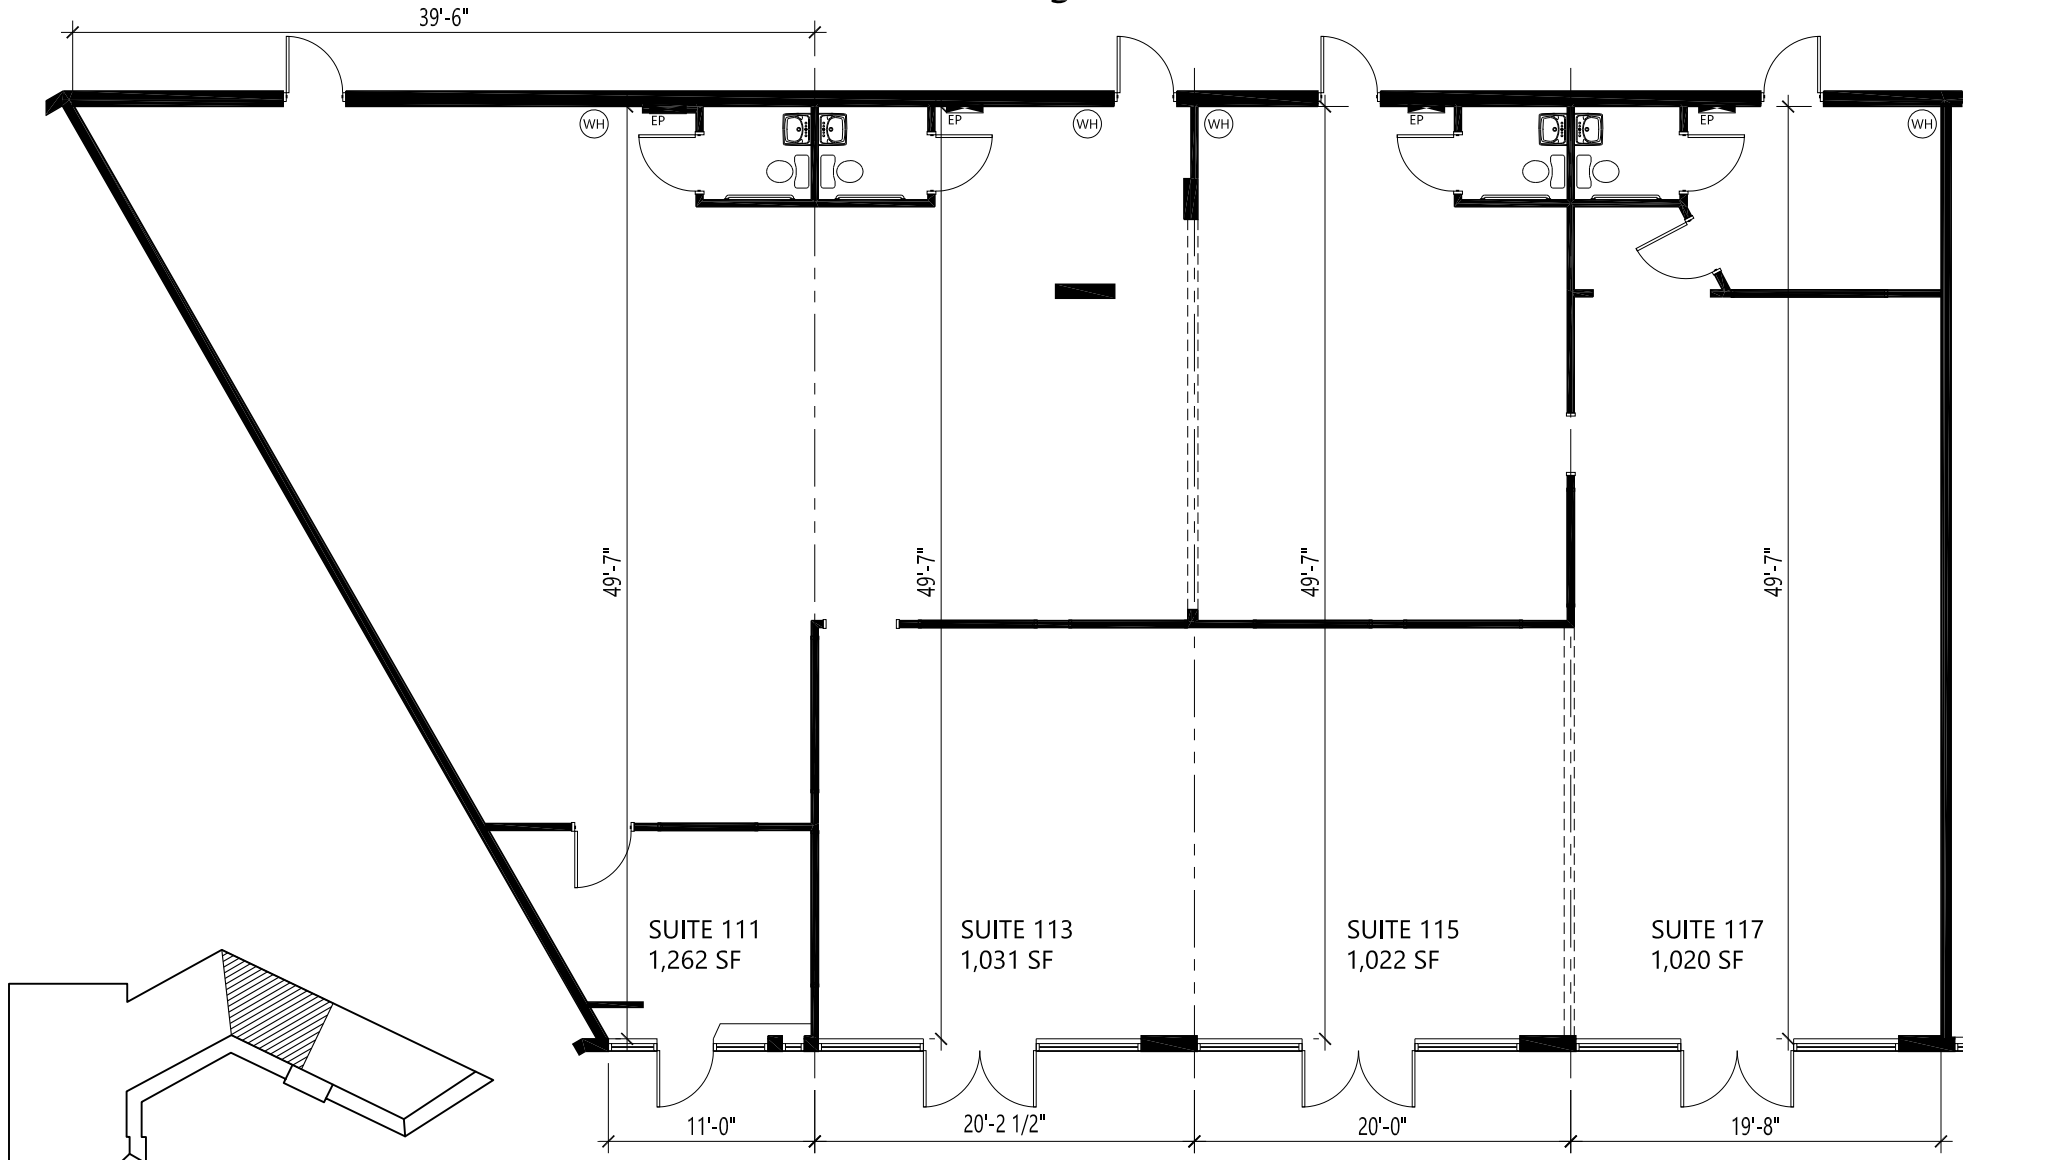

4961 Lower Roswell Road  
Marietta, Georgia 30068

As-built

TOTAL - 4,335 RSF  
1/27/2021