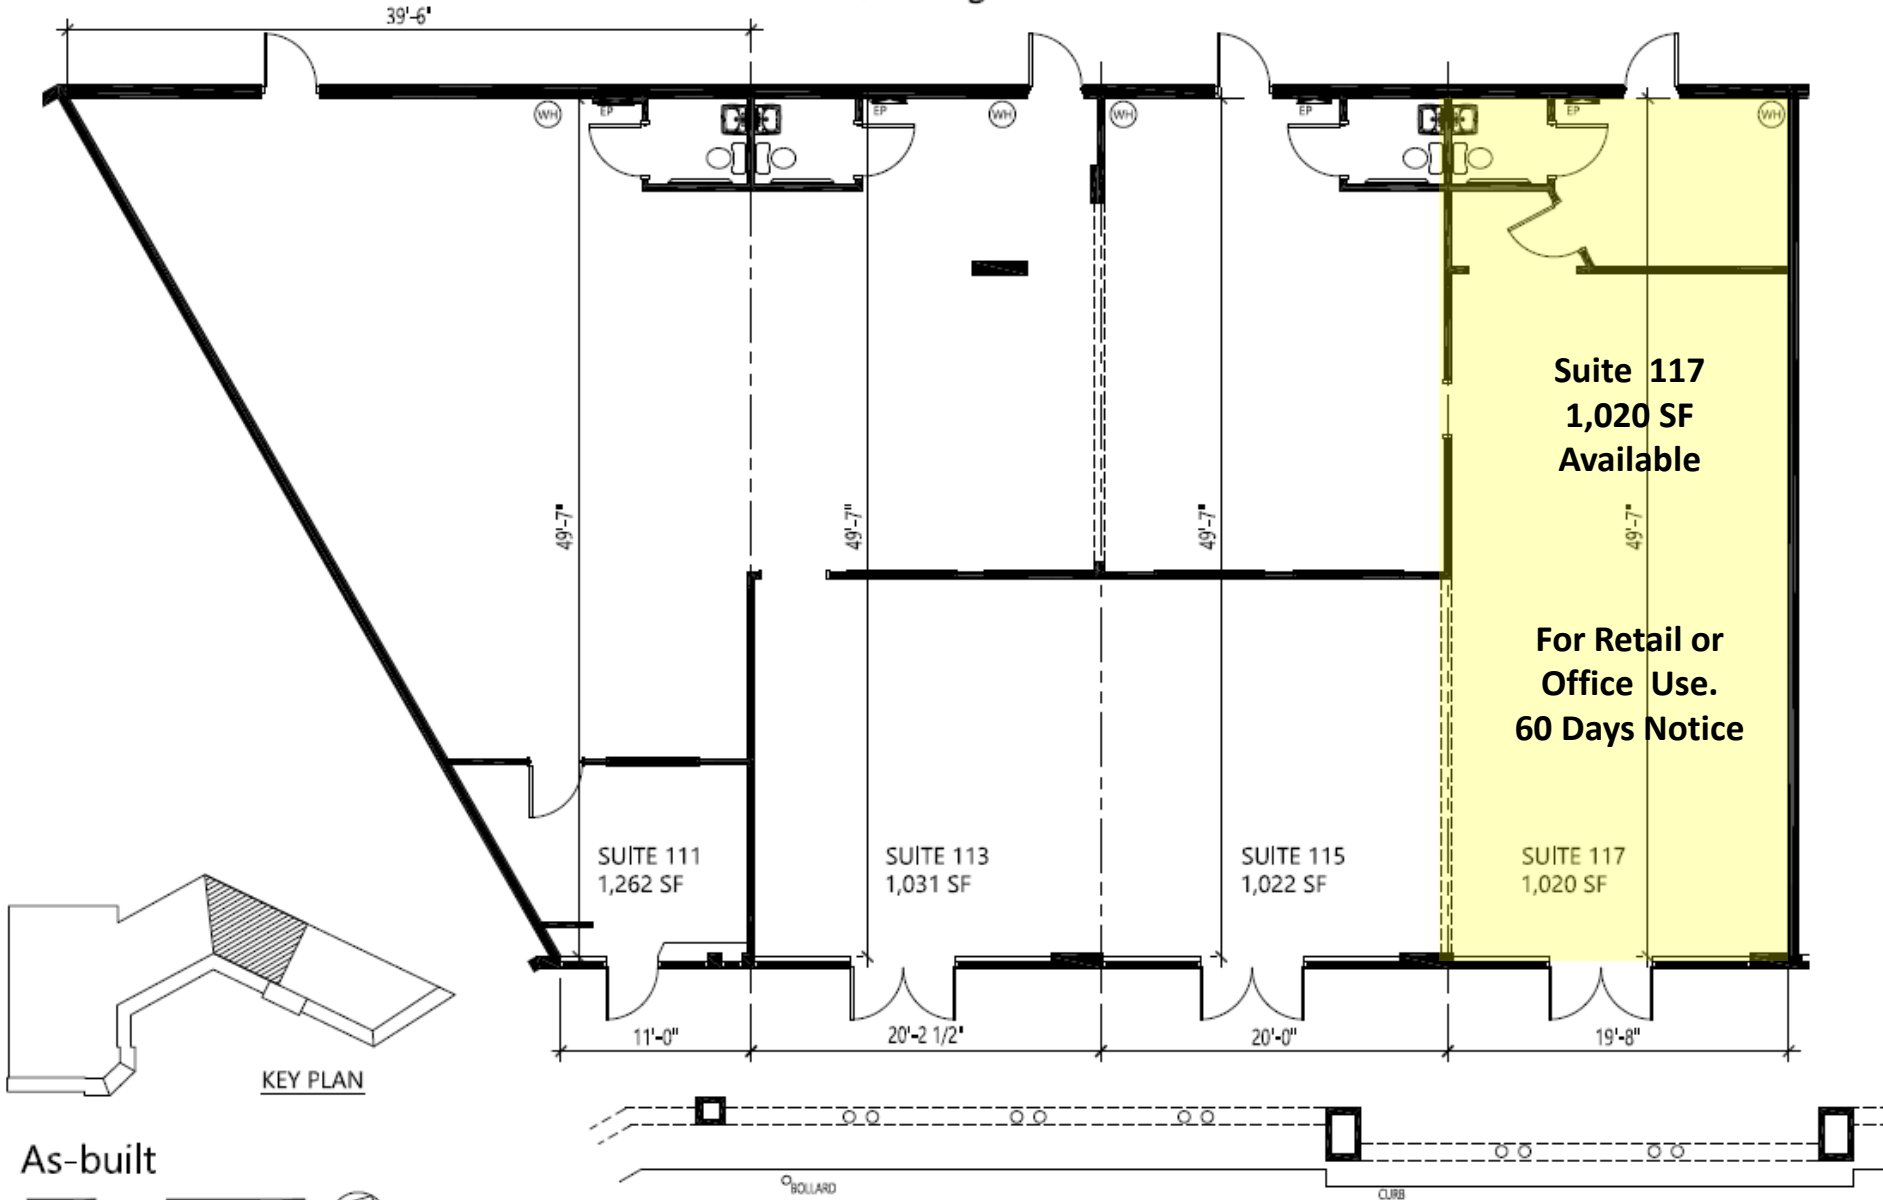

4961 Lower Roswell Road
Marietta, Georgia 30068

As-built
0 4' 8' 16'
TOTAL - 4,335 RSF
1/27/2021