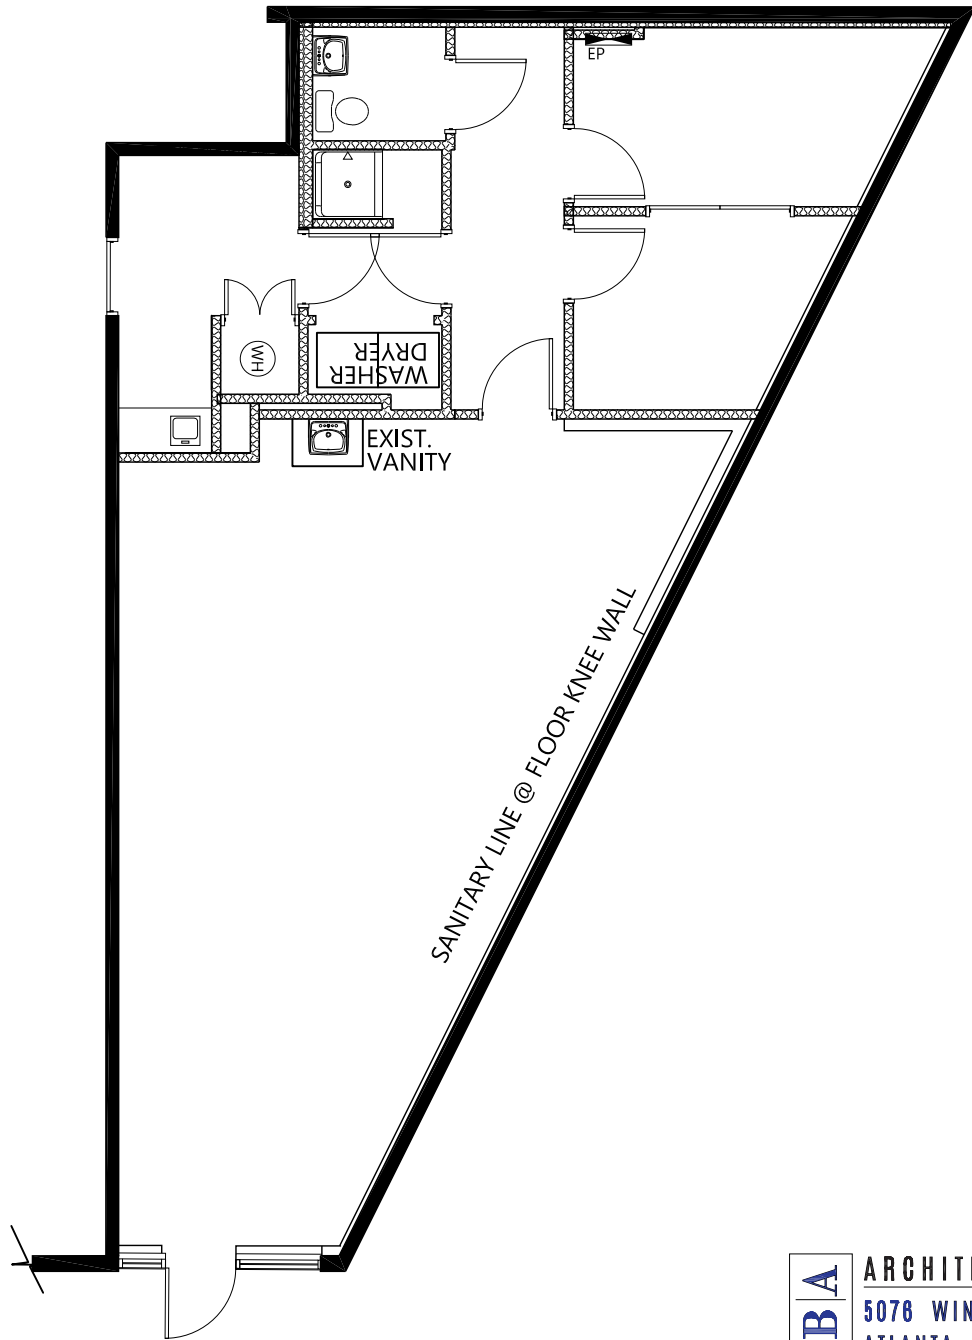

4961 Lower Roswell Road  
Marietta, Georgia 30068

Suite 107 As-built

TOTAL - 785 RSF  
03/29/2022

**LBA** ARCHITECTURE + INTERIOR DESIGN  
5076 WINTERS CHAPEL RD, SUITE 100  
ATLANTA, GA 30380  
(o) 770.398.3207