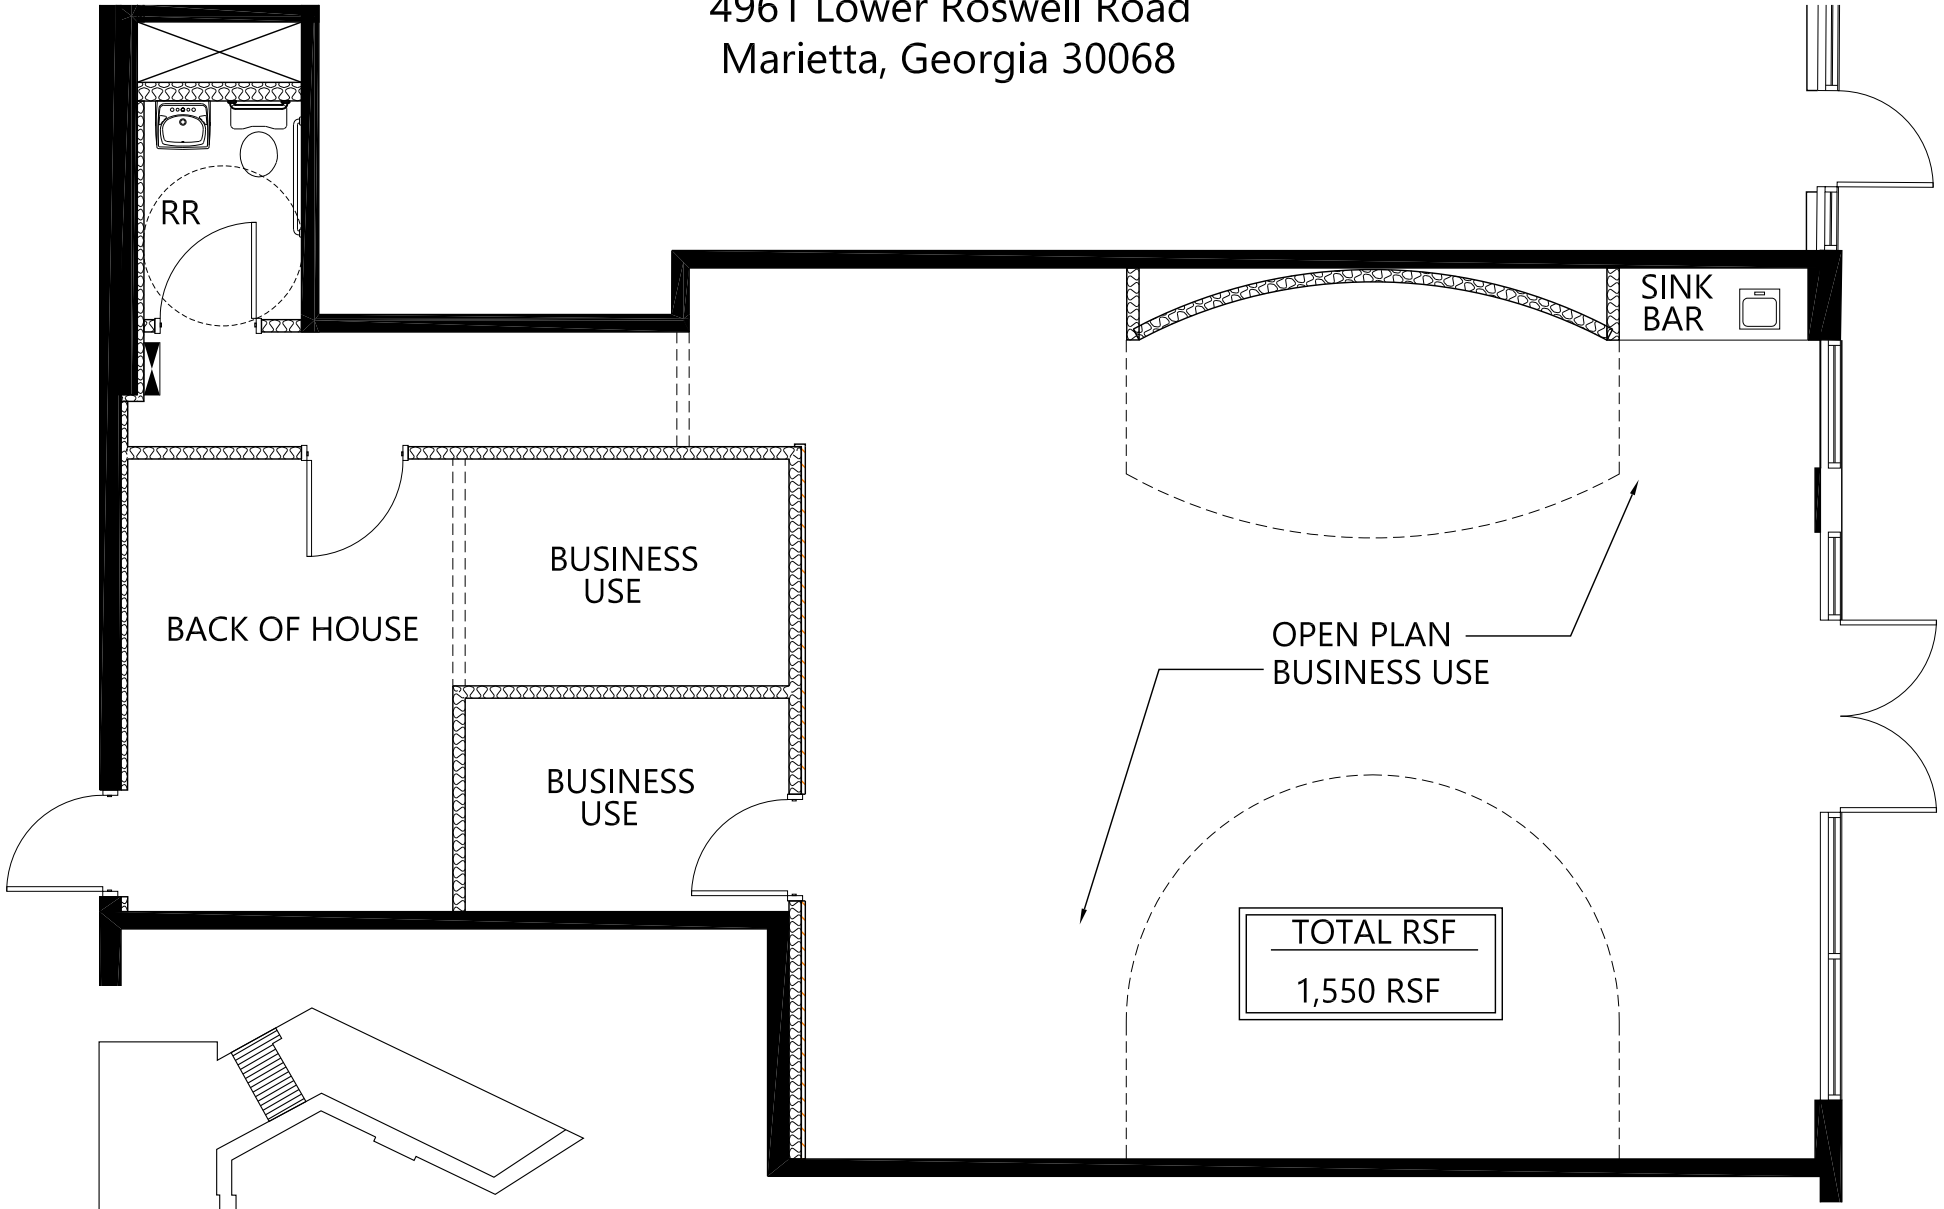

4961 Lower Roswell Road  
Marietta, Georgia 30068

Suite 105 As-built

TOTAL - 1,550 RSF  
12/20/2022

ARCHITECTURE + INTERIOR DESIGN  
5076 WINTERS CHAPEL ROAD SUITE 100 ATLANTA, GA 30380  
770.398.3207 www.LBAdesigns.com

4961 Lower Roswell Road  
Marietta, Georgia 30068

Suite 107 As-built

TOTAL - 785 RSF  
03/29/2022

**LBA** ARCHITECTURE + INTERIOR DESIGN  
5076 WINTERS CHAPEL RD, SUITE 100  
ATLANTA, GA 30380  
(O) 770.398.3207