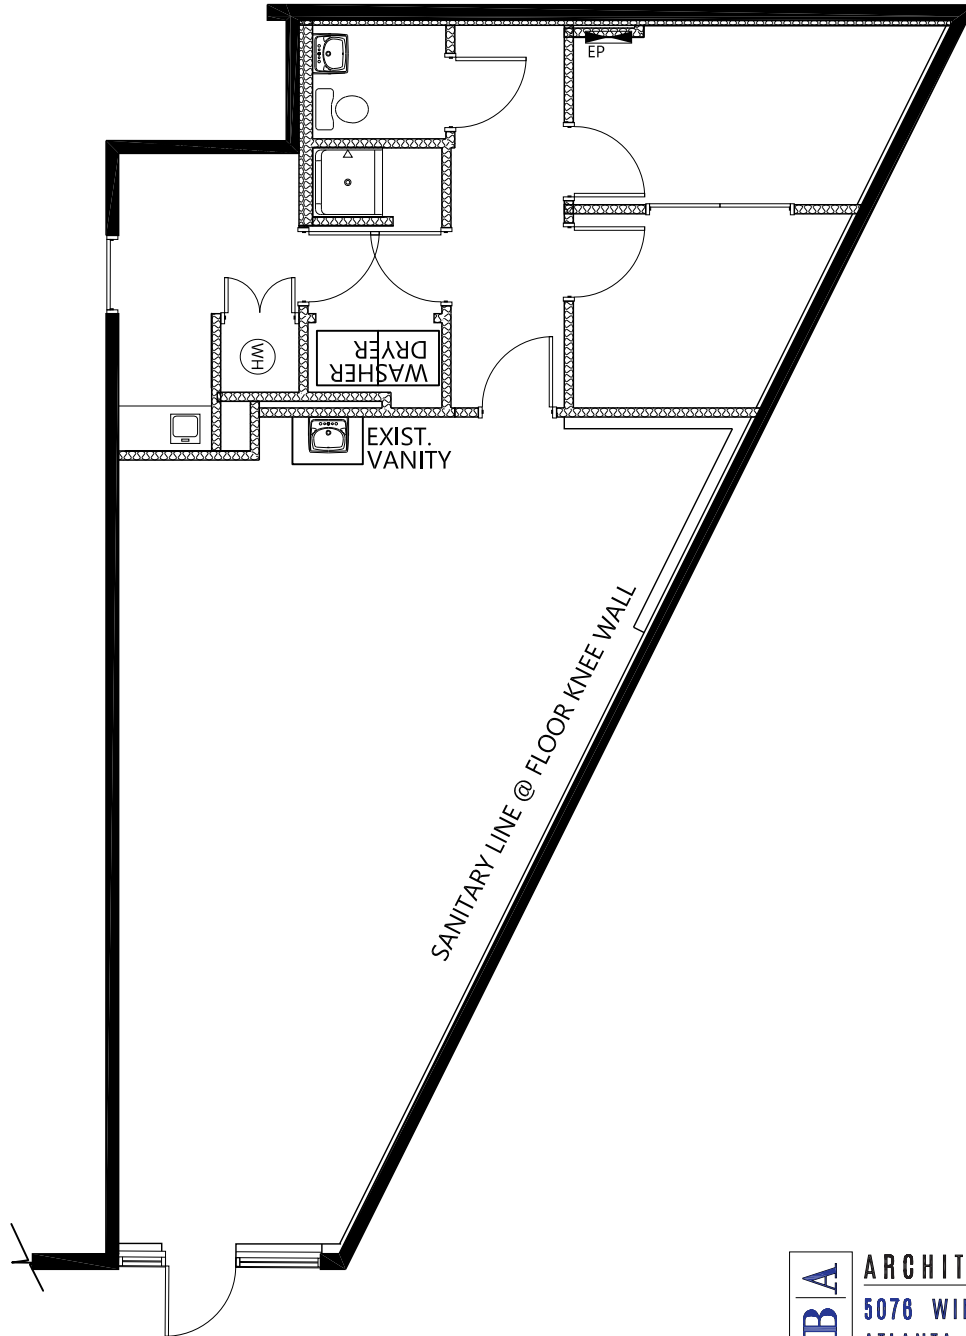

4961 Lower Roswell Road  
Marietta, Georgia 30068

Suite 105 As-built

TOTAL - 1,550 RSF  
12/20/2022

ARCHITECTURE + INTERIOR DESIGN  
5076 WINTERS CHAPEL ROAD SUITE 100 ATLANTA, GA 30380  
770.398.3207 www.LBAdesigns.com

4961 Lower Roswell Road  
Marietta, Georgia 30068

Suite 107 As-built

TOTAL - 785 RSF  
03/29/2022

**LBA** ARCHITECTURE + INTERIOR DESIGN  
5076 WINTERS CHAPEL RD, SUITE 100  
ATLANTA, GA 30380  
(O) 770.398.3207