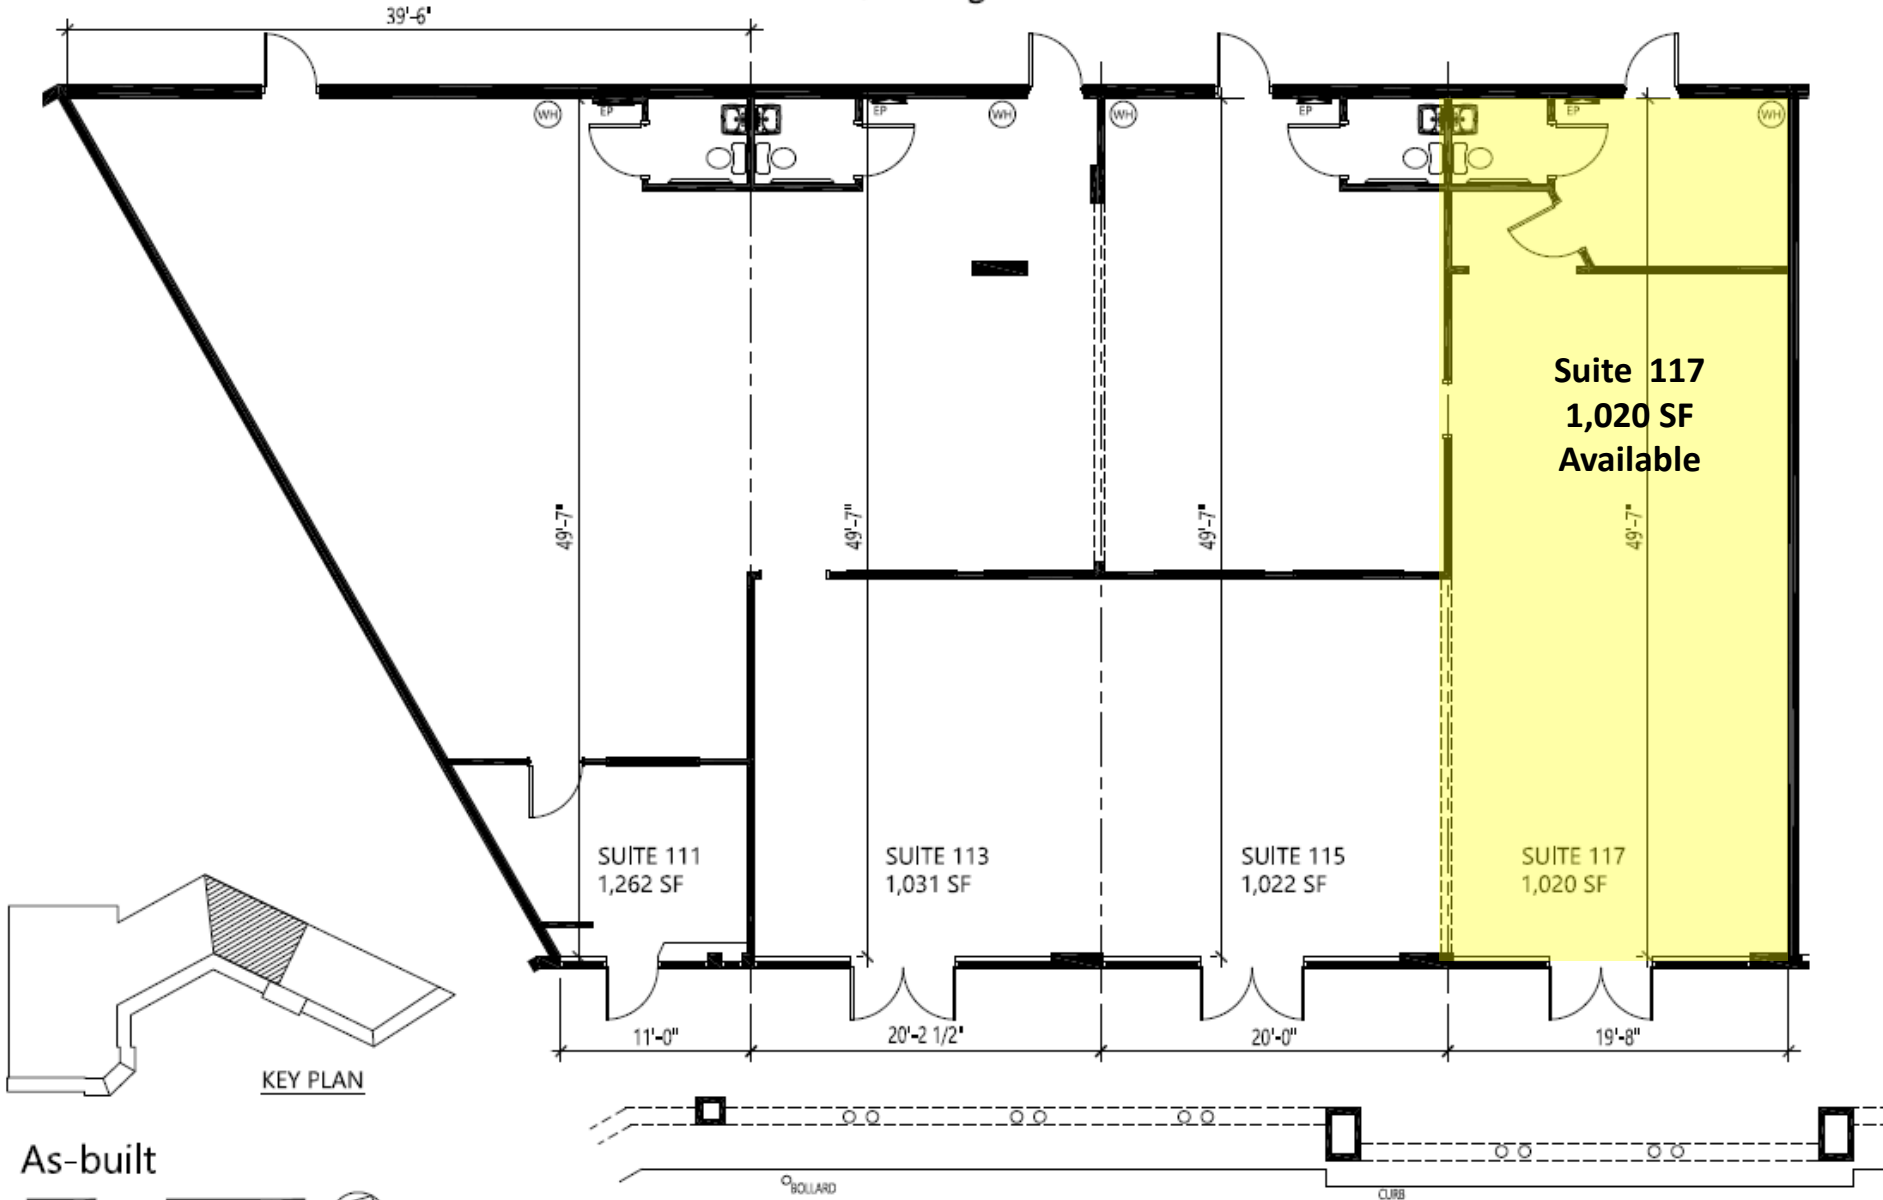

4961 Lower Roswell Road
Marietta, Georgia 30068

Suite 117
1,020 SF
Available

SUITE 111
1,262 SF

SUITE 113
1,031 SF

SUITE 115
1,022 SF

SUITE 117
1,020 SF

KEY PLAN

As-built

TOTAL - 4,335 RSF
1/27/2021