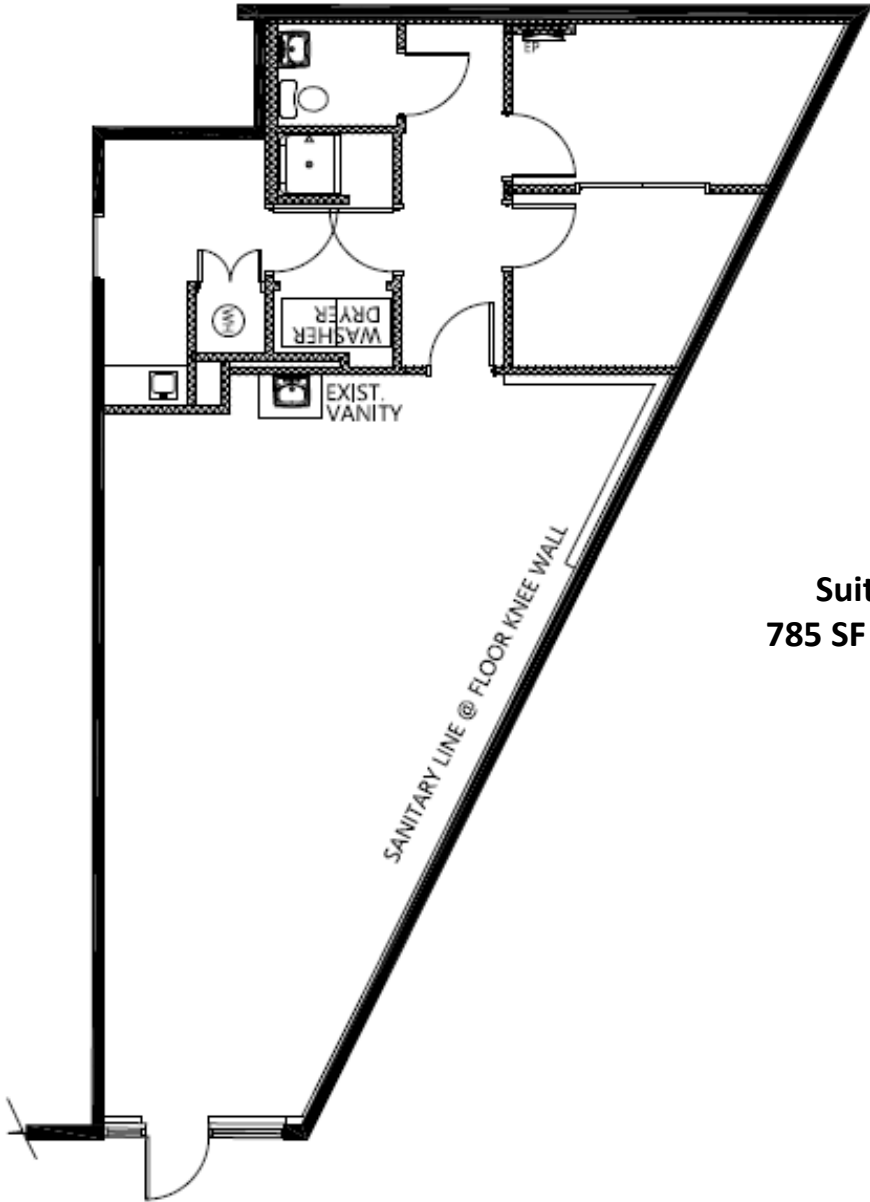

4961 Lower Roswell Road
Marietta, Georgia 30068

Suite 107
785 SF Available

Suite 107 As-built

TOTAL - 785 RSF
03/29/2022