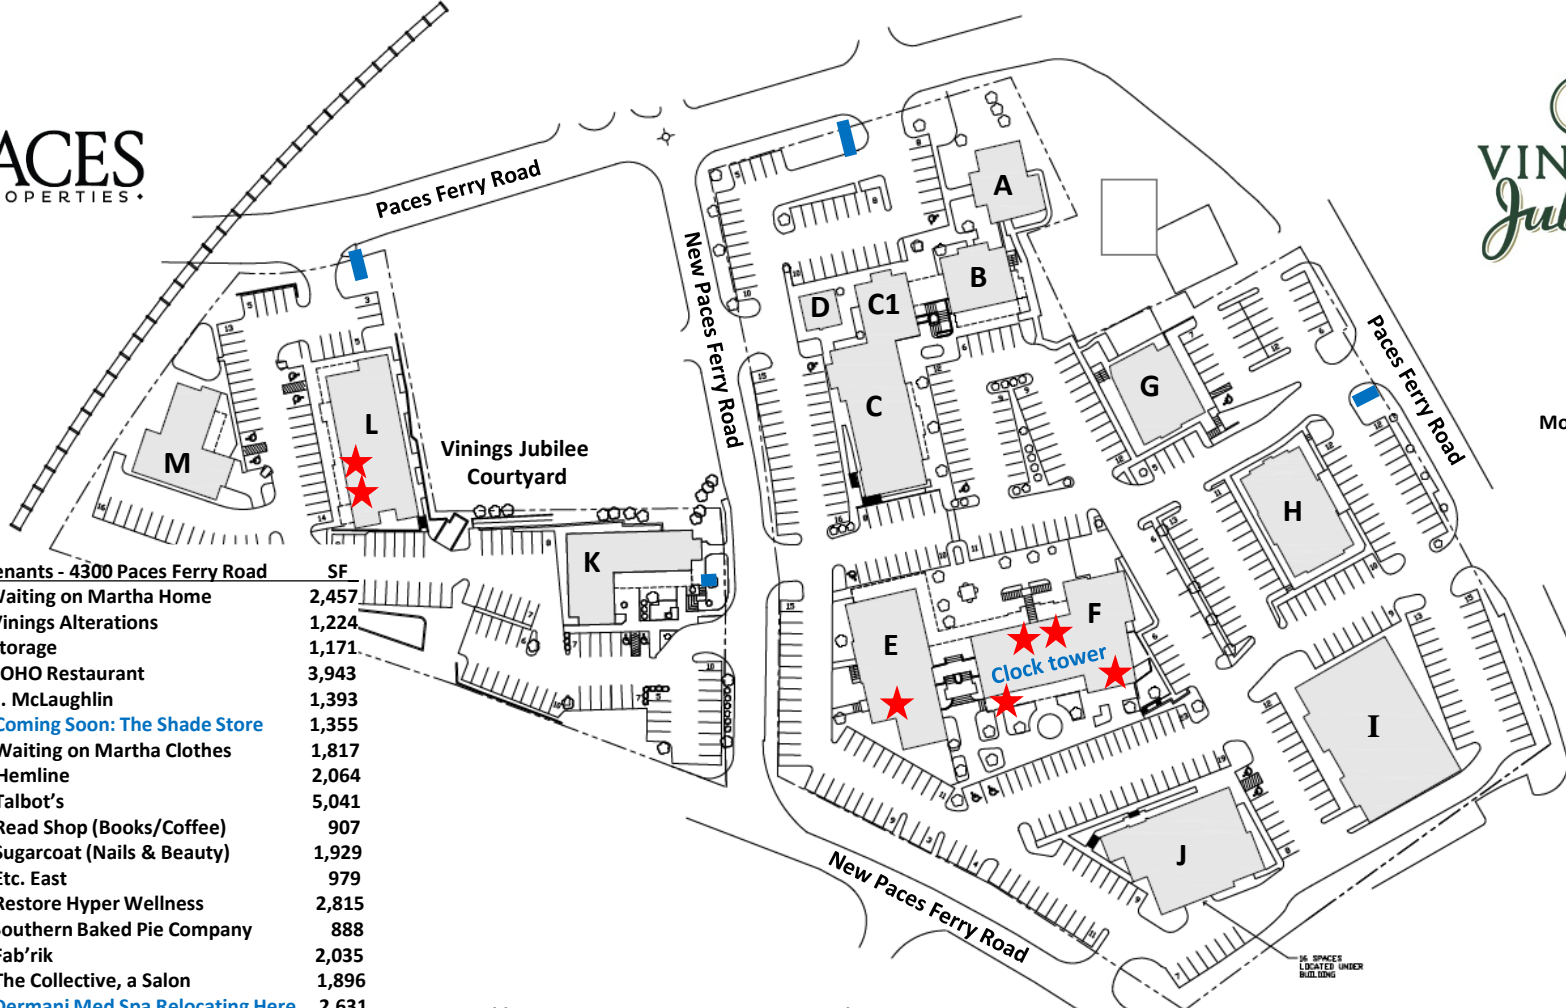

Monument Signs

Bldg	Tenants - 4300 Paces Ferry Road	SF
A-111	Waiting on Martha Home	2,457
A-100 A	Vinings Alterations	1,224
A-100 B	Storage	1,171
B-107	SOHO Restaurant	3,943
B-226 LL	J. McLaughlin	1,393
B-227 LL	Coming Soon: The Shade Store	1,355
C-228 LL	Waiting on Martha Clothes	1,817
C1-109	Hemline	2,064
C-115	Talbot's	5,041
C-125	Read Shop (Books/Coffee)	907
C-230 LL	Sugarcoat (Nails & Beauty)	1,929
C-232 LL	Etc. East	979
C-240 LL	Restore Hyper Wellness	2,815
D-113	Southern Baked Pie Company	888
E-242	Fab'rik	2,035
E-243	The Collective, a Salon	1,896
E-245	Dermani Med Spa Relocating Here	2,631
E-405 LL	A+ Pediatric Dentistry	2,813
★ E-500	Paces Properties Office Available	3,329
F-244 LL	Café at Pharr	1,774
★ F-246 LL	Available Soon – Retail/Office	1,096
F-250 LL	Paces & Vine Restaurant	4,841
F-333	Smile Envy Dental & Orthodontics	2,865
★ F-357	Art It Out Therapy Center: Office Available 1/1/23 Can show by appointment	1,564
F-359	Media Cause	1,278
★ F-363	Office Available 7/1/22	973
F-476 LL	Pure Barre Fitness	1,632
F-4004 LL	OsteoStrong	1,817
★ F-4008 LL	Whimsy Cookie Company Available 7/1/22	1,749

Bldg	Tenants - 4300 Paces Ferry Road	SF
G-150	Another Broken Egg Cafe	4,026
G-255 LL	Boardroom Salon for Men	1,895
G-257 LL	Sweet Peach Wax & Sugaring Studio	1,704
H-160	Banana Republic	5,500
I-170	CVS Pharmacy	9,951
I-468 LL	SweatHouz Sauna Studio	1,500
I-472 LL	Beth Bristow Tutorial Service	3,385
I-474 LL	OrangeTheory Fitness	4,052
J-600	Loft	6,130
J-610	Webb Limited	1,500

Bldg	Tenants - 2850 New Paces Ferry Rd SE	SF
L-420 LL	Cold Stone Creamery	807
L-460 LL	Wellstar Family Med	5,150
L-410	Axiom Staffing Group	1,670
★ L-440	Office Available Upstairs	2,053
★ L-450 A	Office Available Upstairs	2,665
M-300	Stockyard Burgers & Bones	4,350

Suite	Tenants - 2950 New Paces Ferry Rd SE	SF
K-200	Coming Soon: BarTaco	4,567
K-200 LL	Lower Level Storage	1,608
K-100 LL	Mellow Mushroom	2,842