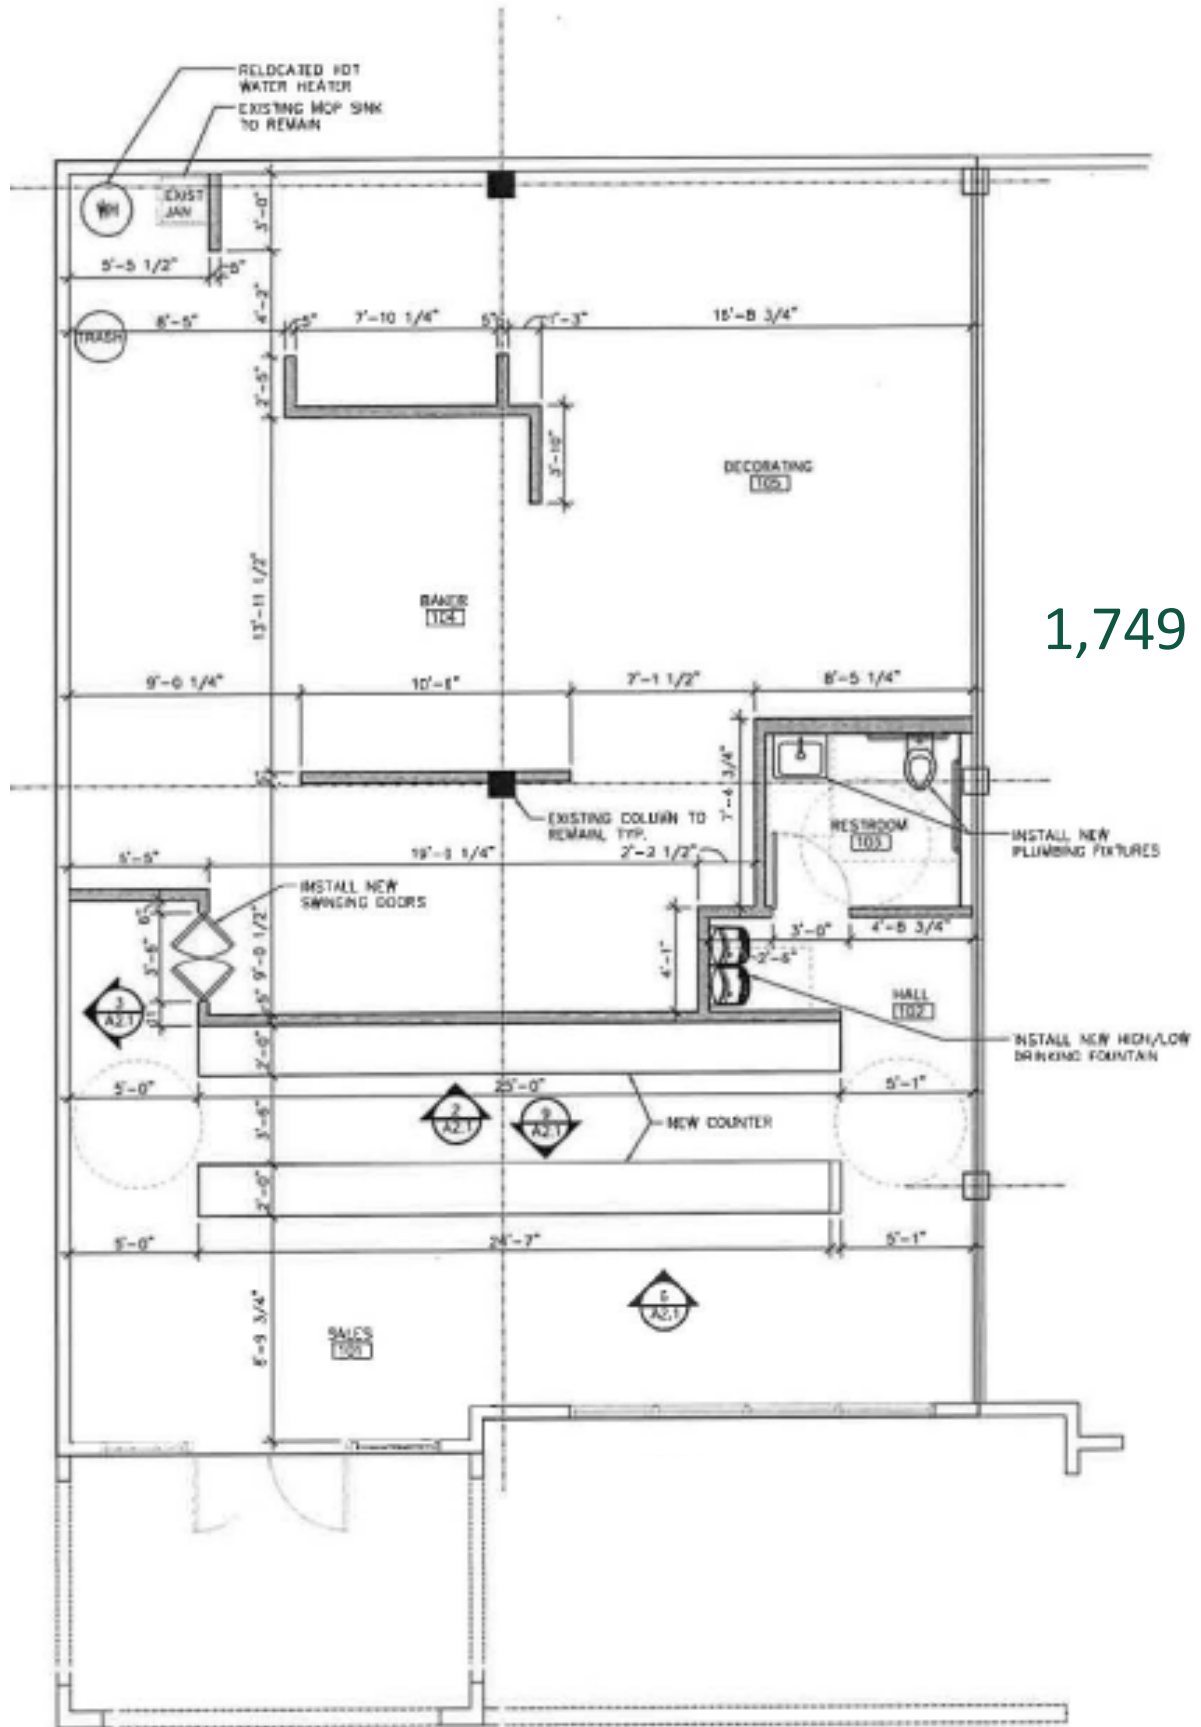

RETAIL AVAILABLE

BLDG C - SUITE 232
Lower Level

979 SF

AS BUILT PLAN
NOT TO SCALE

OFFICE AVAILABLE

BLDG F - SUITE 363

973 SF

RETAIL AVAILABLE
9/1/24

BLDG F - SUITE 4008
Lower Level

1,749 SF

RETAIL AVAILABLE
2/1/25

BLDG H - SUITE 160

OFFICE AVAILABLE

BLDG L - SUITE 440

2,053 SF

AS BUILT PLAN
SCALE : 1/8" = 1'-0"

OFFICE AVAILABLE

BLDG L - SUITE 450

2,665 SF