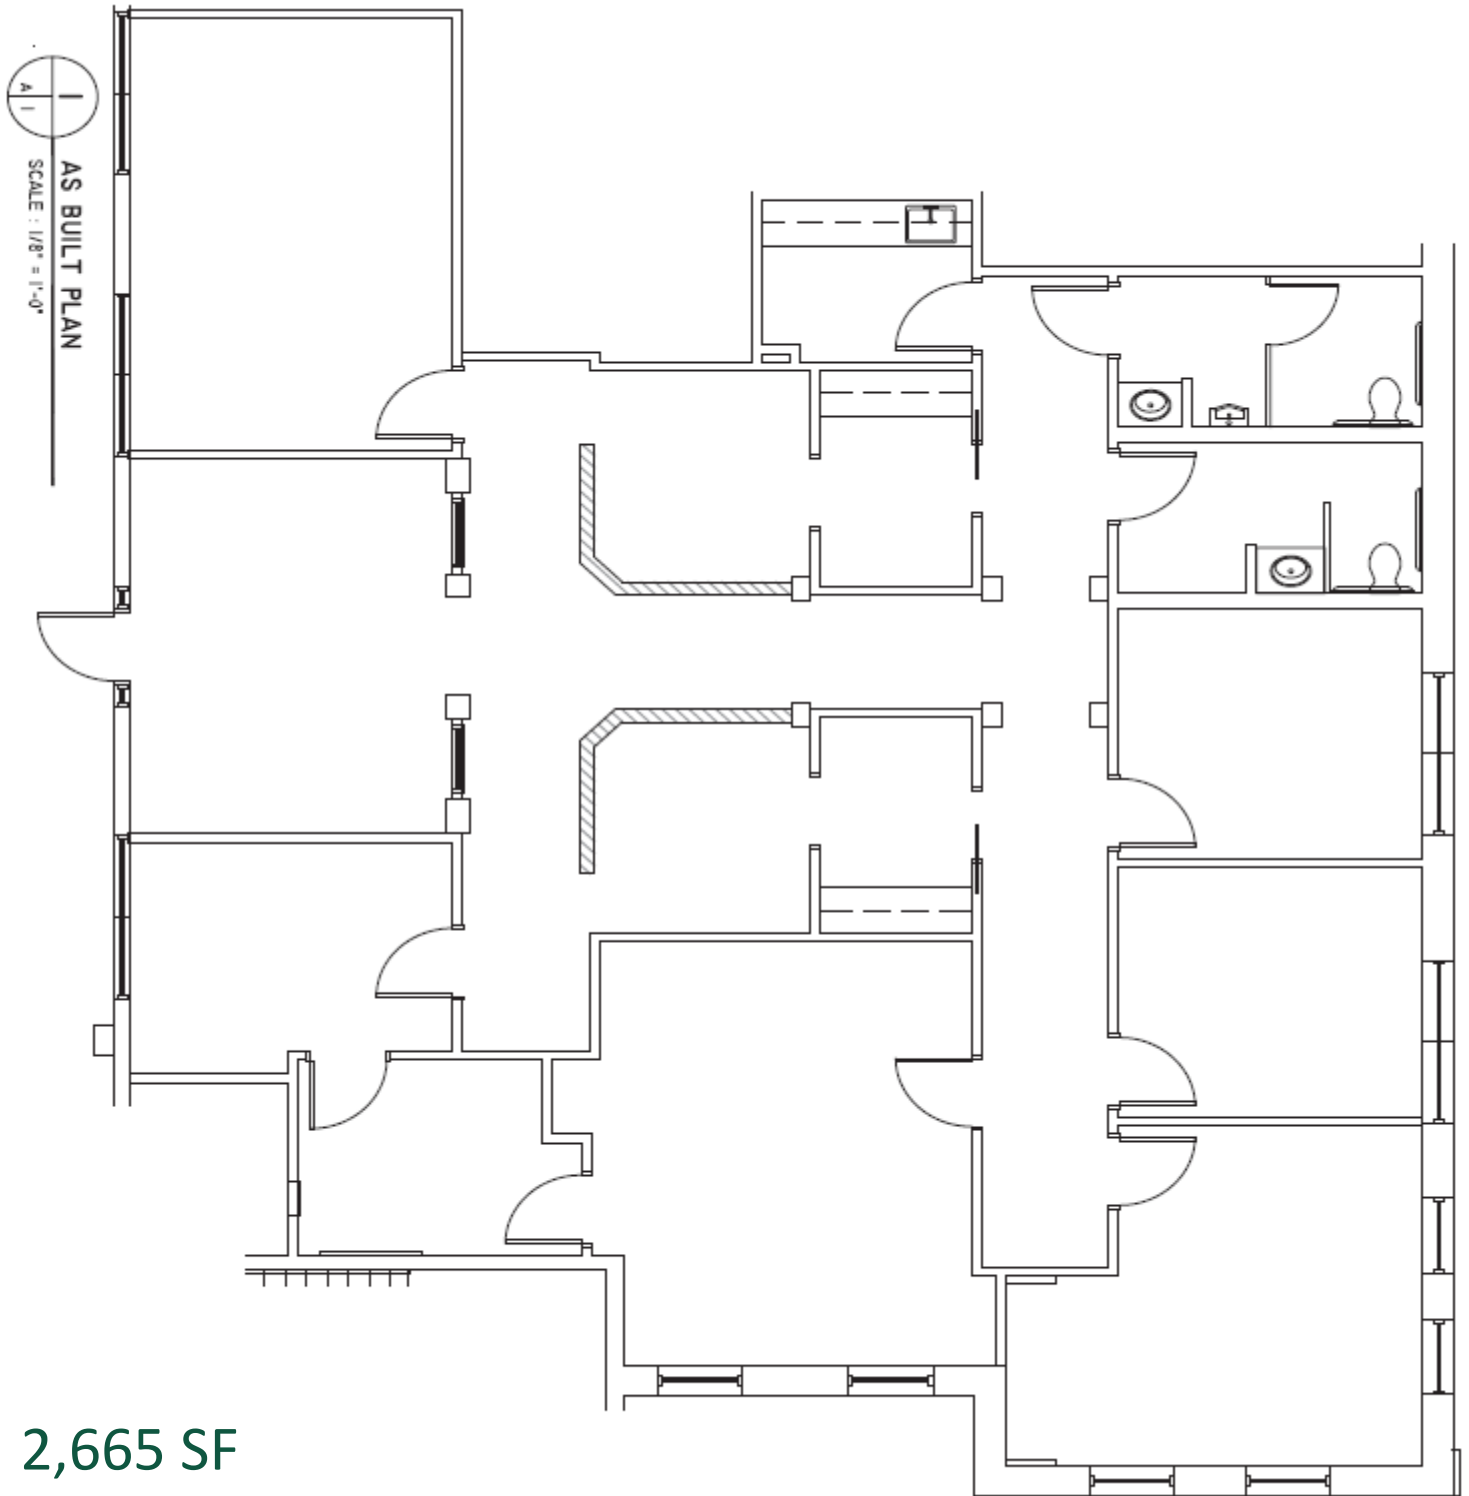

RETAIL AVAILABLE

BLDG C - SUITE 232
Lower Level

979 SF

AS BUILT PLAN
NOT TO SCALE

OFFICE AVAILABLE

BLDG F - SUITE 363

973 SF

RETAIL AVAILABLE
9/1/24

BLDG F - SUITE 4008
Lower Level

1,749 SF

RETAIL AVAILABLE
2/1/25

BLDG H - SUITE 160

OFFICE AVAILABLE

BLDG L - SUITE 440

2,053 SF

AS BUILT PLAN
SCALE : 1/8" = 1'-0"

OFFICE AVAILABLE

BLDG L - SUITE 450

2,665 SF