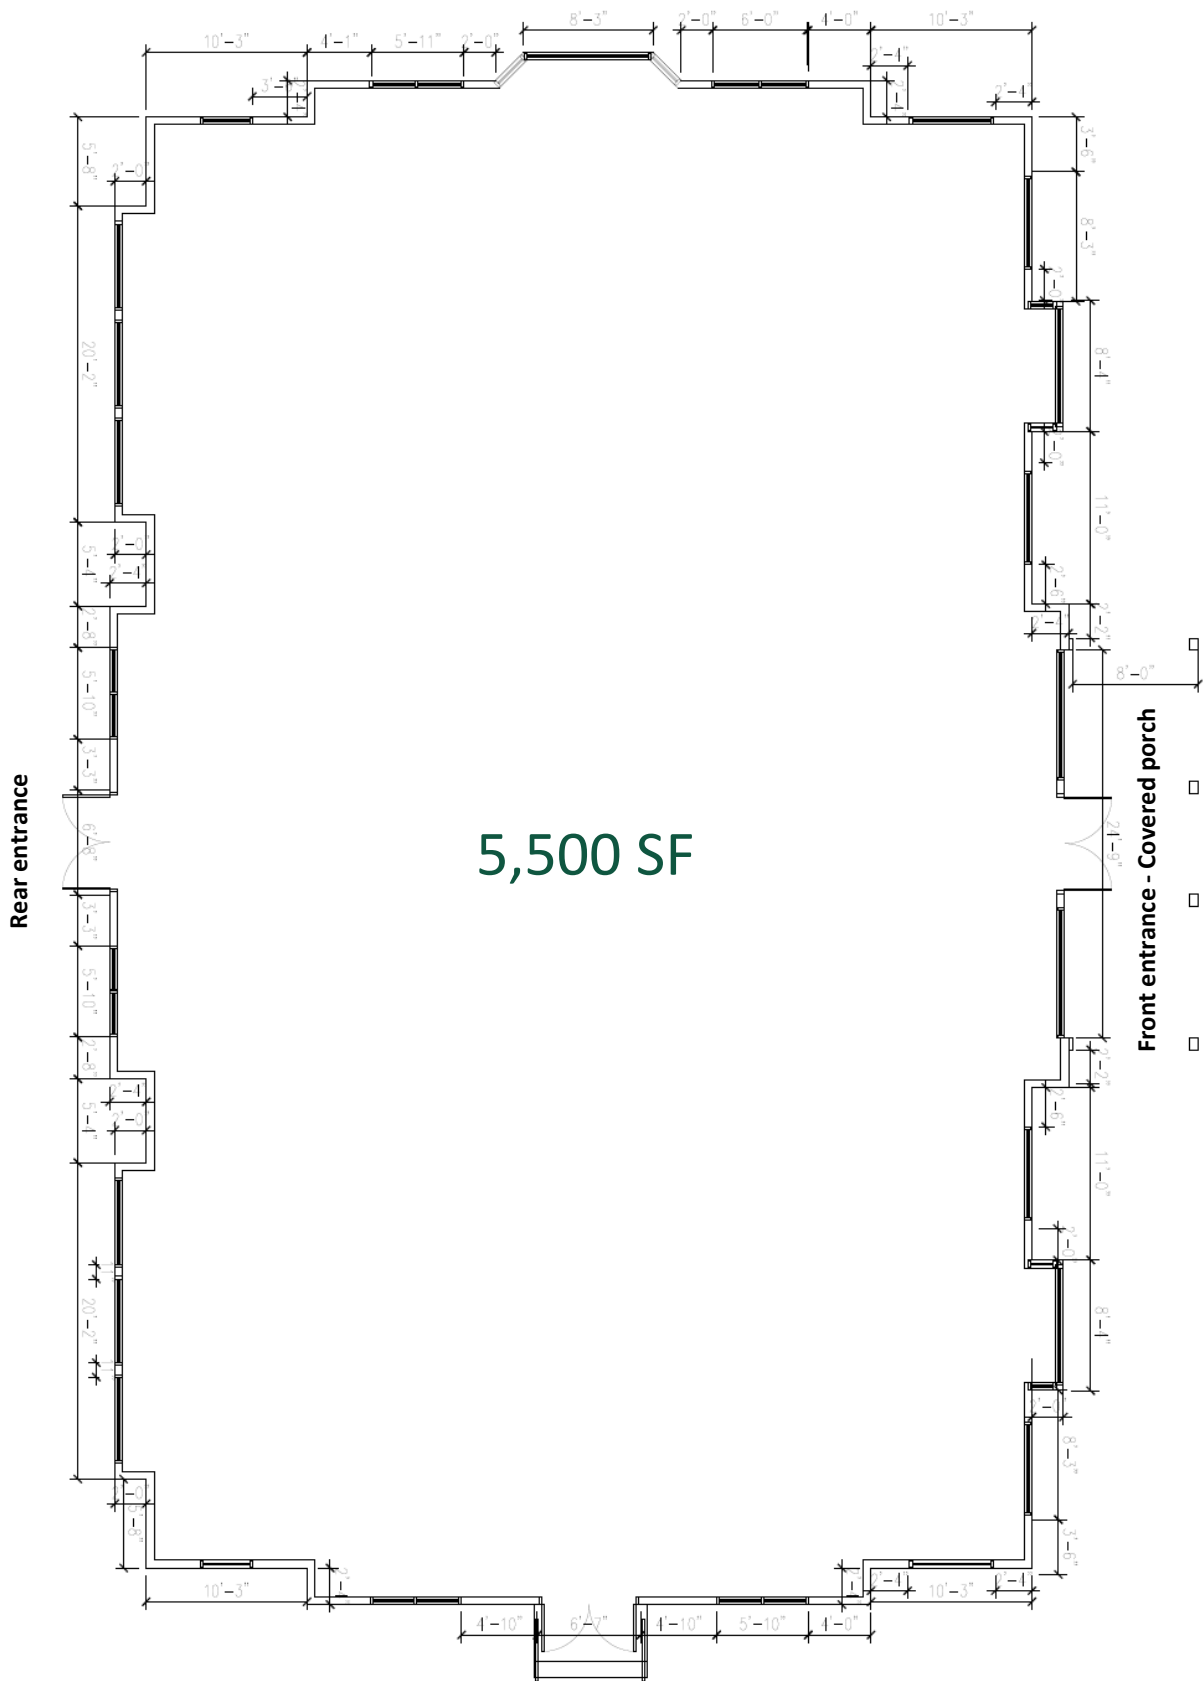

RETAIL AVAILABLE

BLDG C - SUITE 232
Lower Level

979 SF

AS BUILT PLAN
NOT TO SCALE

OFFICE AVAILABLE

BLDG F - SUITE 363

973 SF

RETAIL AVAILABLE
9/1/24

BLDG F - SUITE 4008
Lower Level

1,749 SF

RETAIL AVAILABLE
2/1/25

BLDG H - SUITE 160

OFFICE AVAILABLE

BLDG L - SUITE 440

2,053 SF

AS BUILT PLAN
SCALE : 1/8" = 1'-0"

OFFICE AVAILABLE

BLDG L - SUITE 450

2,665 SF