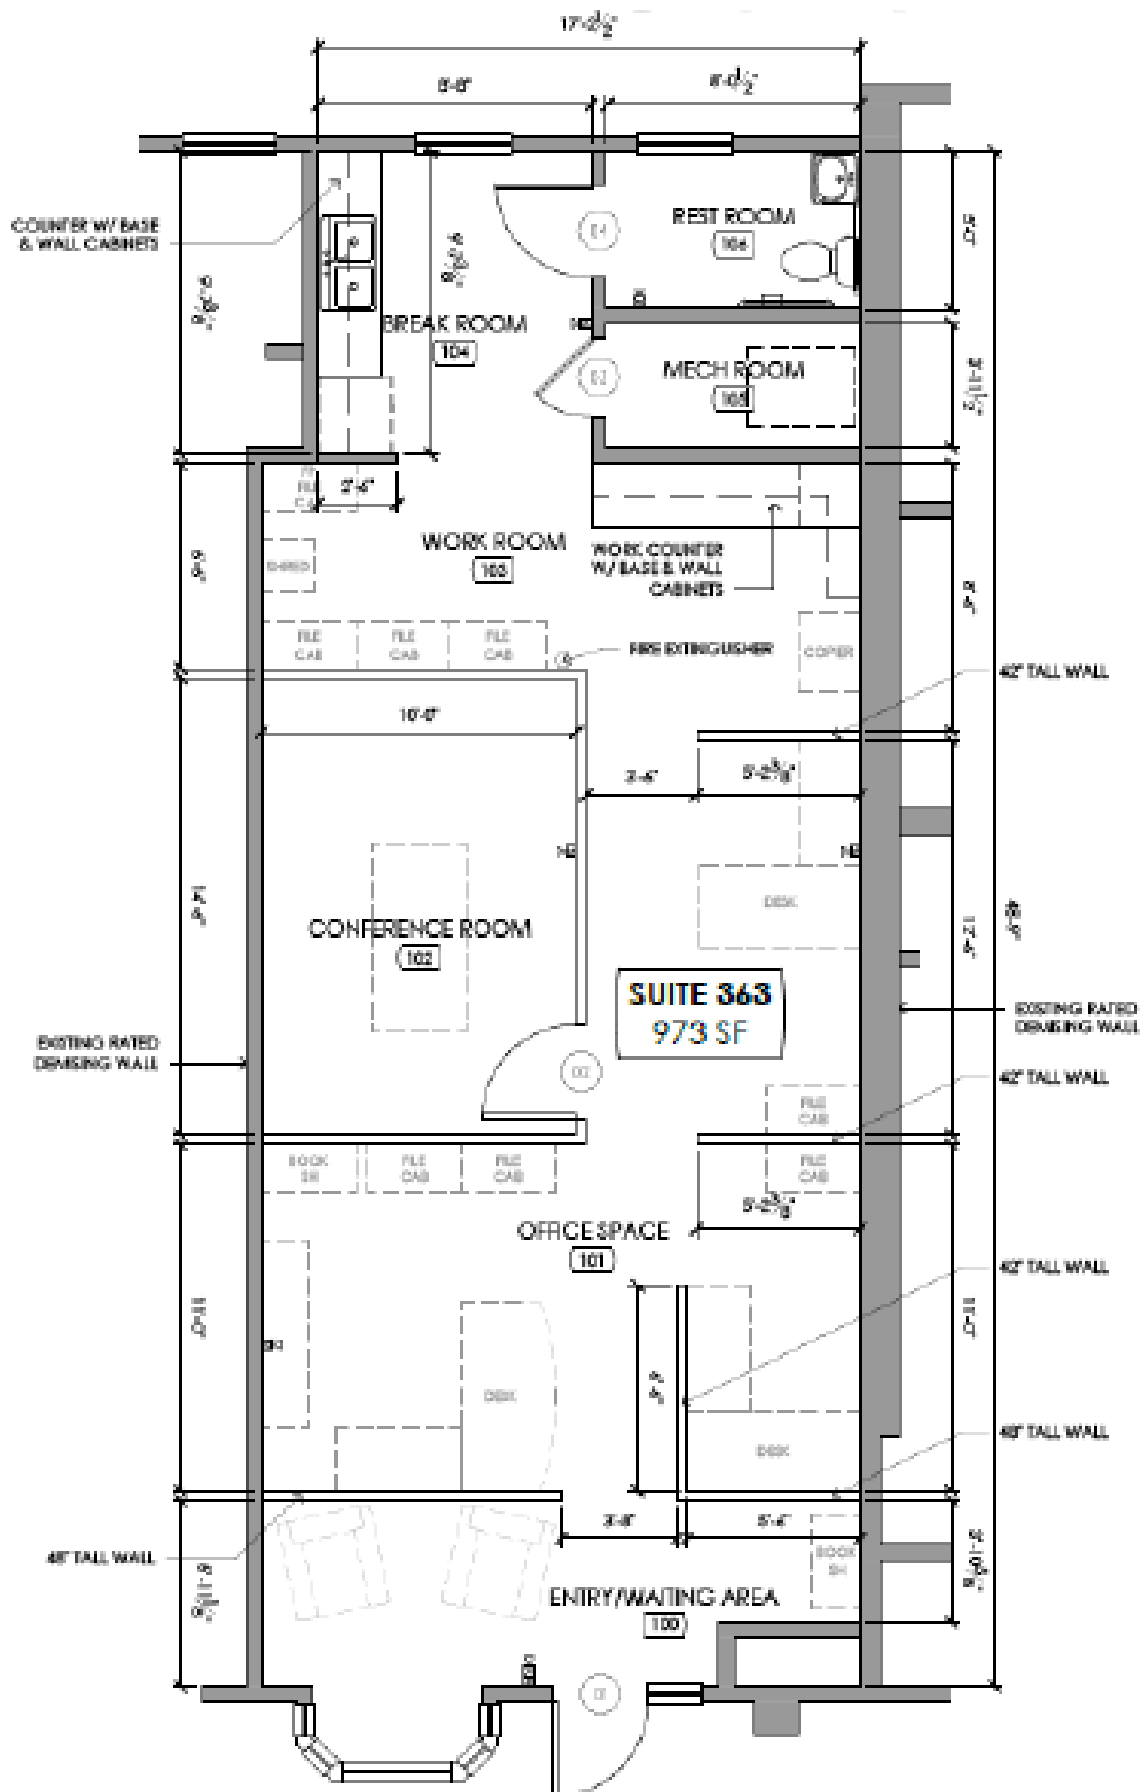

RETAIL AVAILABLE

BLDG C - SUITE 232
Lower Level

979 SF

AS BUILT PLAN
NOT TO SCALE

OFFICE AVAILABLE

BLDG F - SUITE 363

973 SF

RETAIL AVAILABLE
9/1/24

BLDG F - SUITE 4008
Lower Level

1,749 SF

RETAIL AVAILABLE
2/1/25

BLDG H - SUITE 160

OFFICE AVAILABLE

BLDG L - SUITE 440

2,053 SF

AS BUILT PLAN
SCALE : 1/8" = 1'-0"

OFFICE AVAILABLE

BLDG L - SUITE 450

2,665 SF