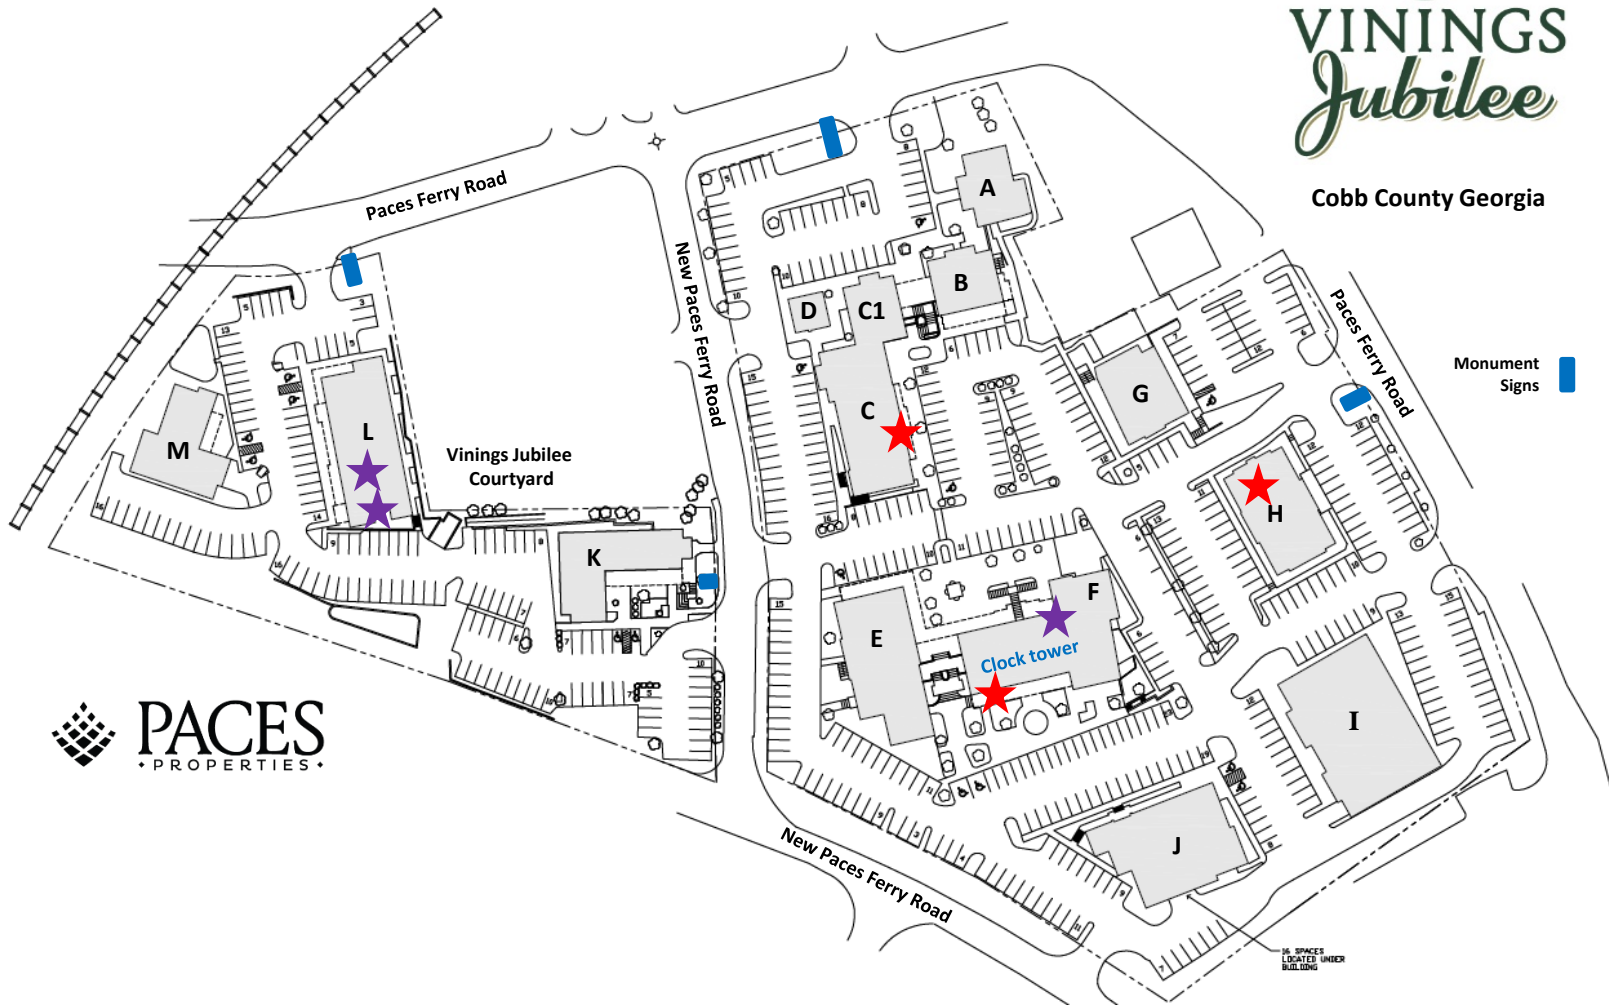

lgraham@BrandProperties.com

770-497-6488 Direct

770-476-4801 Office

VININGS Jubilee

Cobb County Georgia

Bldg	Tenants - 4300 Paces Ferry Road SE	SF
A-111	Waiting on Martha Home	2,457
A-100 A	Vinings Alterations	1,224
A-100 B	Storage / Office	1,171
B-107	SOHO Restaurant	3,943
B-226 LL	J. McLaughlin	1,393
B-227 LL	The Shade Store	1,355
C1-109	Hemline	2,064
C1-228 LL	California Closets Coming Soon	1,817
C-115	Talbot's	5,041
C-125	The Read Shop (Books/Coffee)	907
C-230 LL	Sugarcoat (Nails & Beauty)	1,929
★ C-232 LL	Available	979
C-240 LL	Restore Hyper Wellness	2,815
D-113	Southern Baked Pie Company	888
E-242	Fab'rik	2,035
E-243	The Collective, a Salon	1,896
E-245	Dermani Med Spa New Location	2,631
E-405 LL	A+ Pediatric Dentistry	2,813
E-500	CareSpace Suites Coming Soon	3,329
F-244 LL	Café at Pharr	1,774
F-246 LL	Sea Love Candle Now Open!	1,096
F-250 LL	Hobnob Tavern	4,841
F-333	Smile Envy Dental & Orthodontics	2,865
F-357	KetteQ – tech office	1,564
F-359	Media Cause	1,278
★ F-363	Office Available 2nd Level	973
F-476 LL	Pure Barre Fitness	1,632
F-4004 LL	OsteoStrong	1,817
★ F-4008 LL	Bakery Space Available 9/1/24	1,749

Bldg	Tenants - 4300 Paces Ferry Road SE	SF
G-150	Another Broken Egg Cafe	4,026
G-255 LL	Boardroom Salon for Men	1,895
G-257 LL	Sweet Peach Wax & Sugaring Studio	1,704
★ H-160	Banana Republic Available 2/1/25	5,500
I-170	CVS Pharmacy	9,951
I-468 LL	SweatHouz Infrared Sauna Studio	1,500
I-472 LL	Beth Bristow Tutorial Service	3,385
I-474 LL	OrangeTheory Fitness	4,052
J-600	Waiting on Martha 2 Coming Soon	6,130
J-610	DryBar (for Hair)	1,500