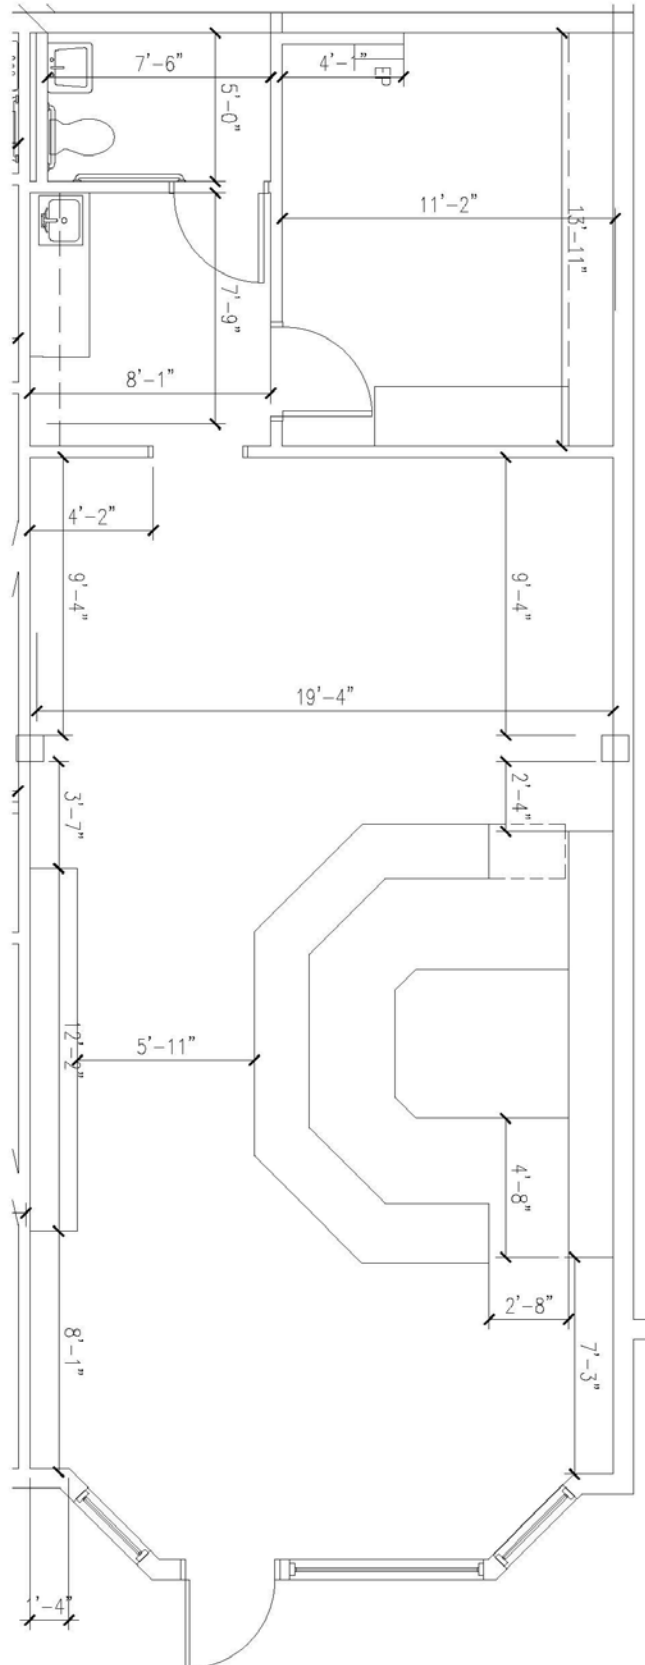

RETAIL AVAILABLE

BLDG C - SUITE 232
Lower Level

979 SF

AS BUILT PLAN
NOT TO SCALE

OFFICE AVAILABLE

BLDG F - SUITE 363

973 SF

RETAIL AVAILABLE
9/1/24