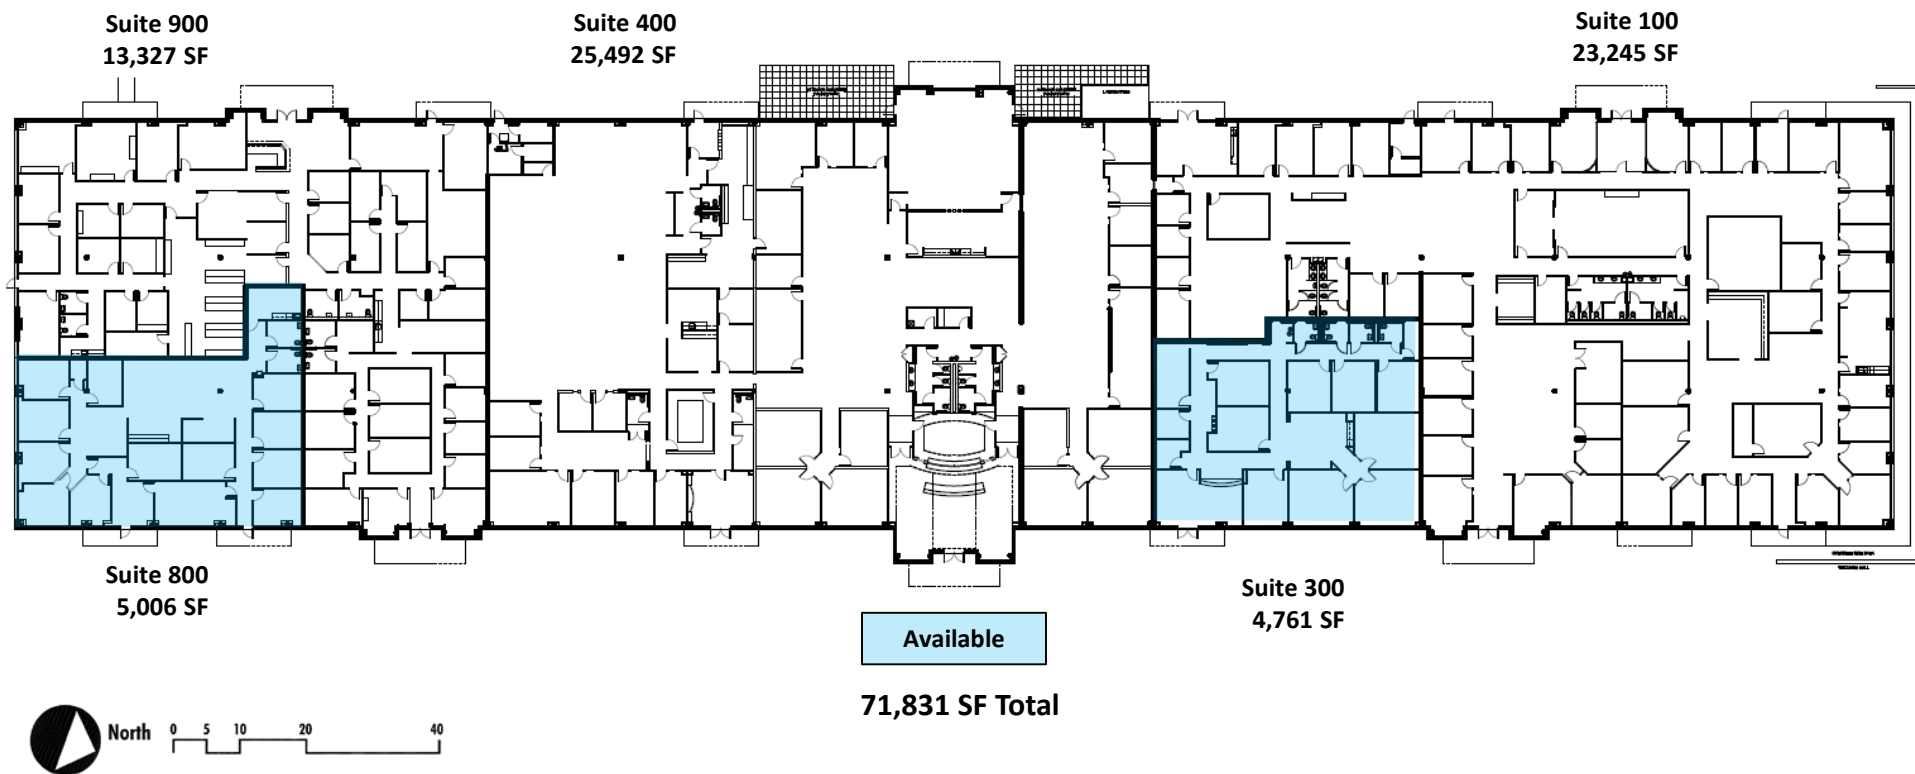

6650 Sugarloaf Parkway

Duluth, GA 30097

Candy McIntyre
Vice President, Leasing

Direct: 770.623.2099

Mobile: 404.408.9788

cmcintyre@BrandProperties.com

BRAND Real Estate Services

1960 Satellite Boulevard, Suite 1300

Duluth, Georgia 30097

770.476.4801 BrandProperties.com