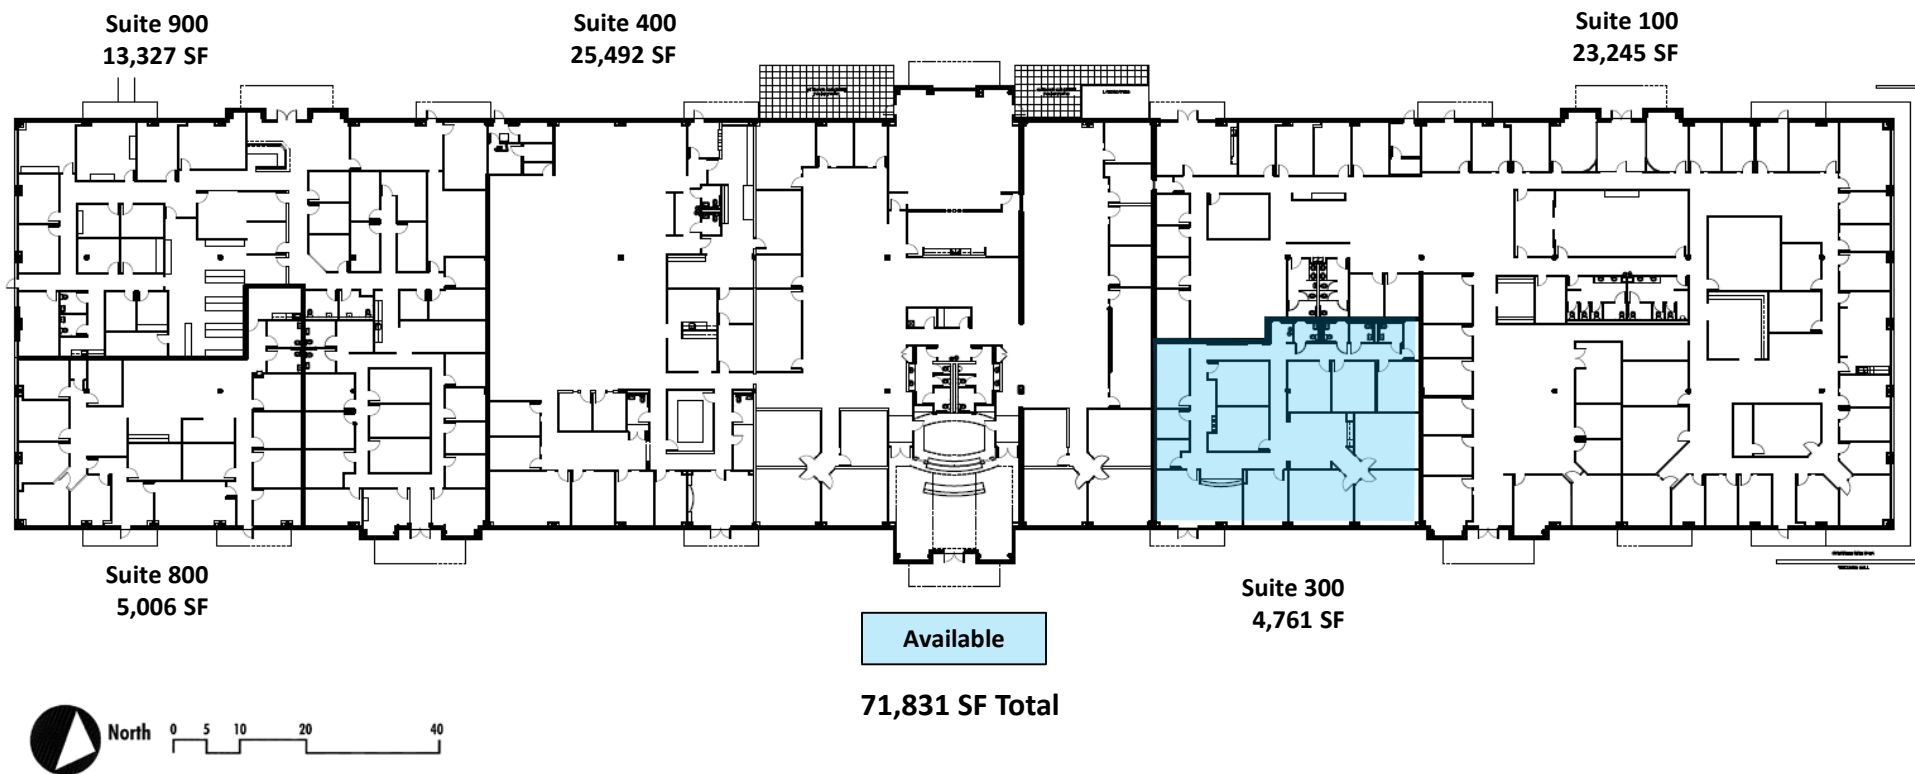

6650 Sugarloaf Parkway

Duluth, GA 30097

Candy McIntyre
Vice President, Leasing

Direct: 770.623.2099

Mobile: 404.408.9788

cmcintyre@BrandProperties.com

BRAND Real Estate Services

1960 Satellite Boulevard, Suite 1300

Duluth, Georgia 30097

770.476.4801 BrandProperties.com