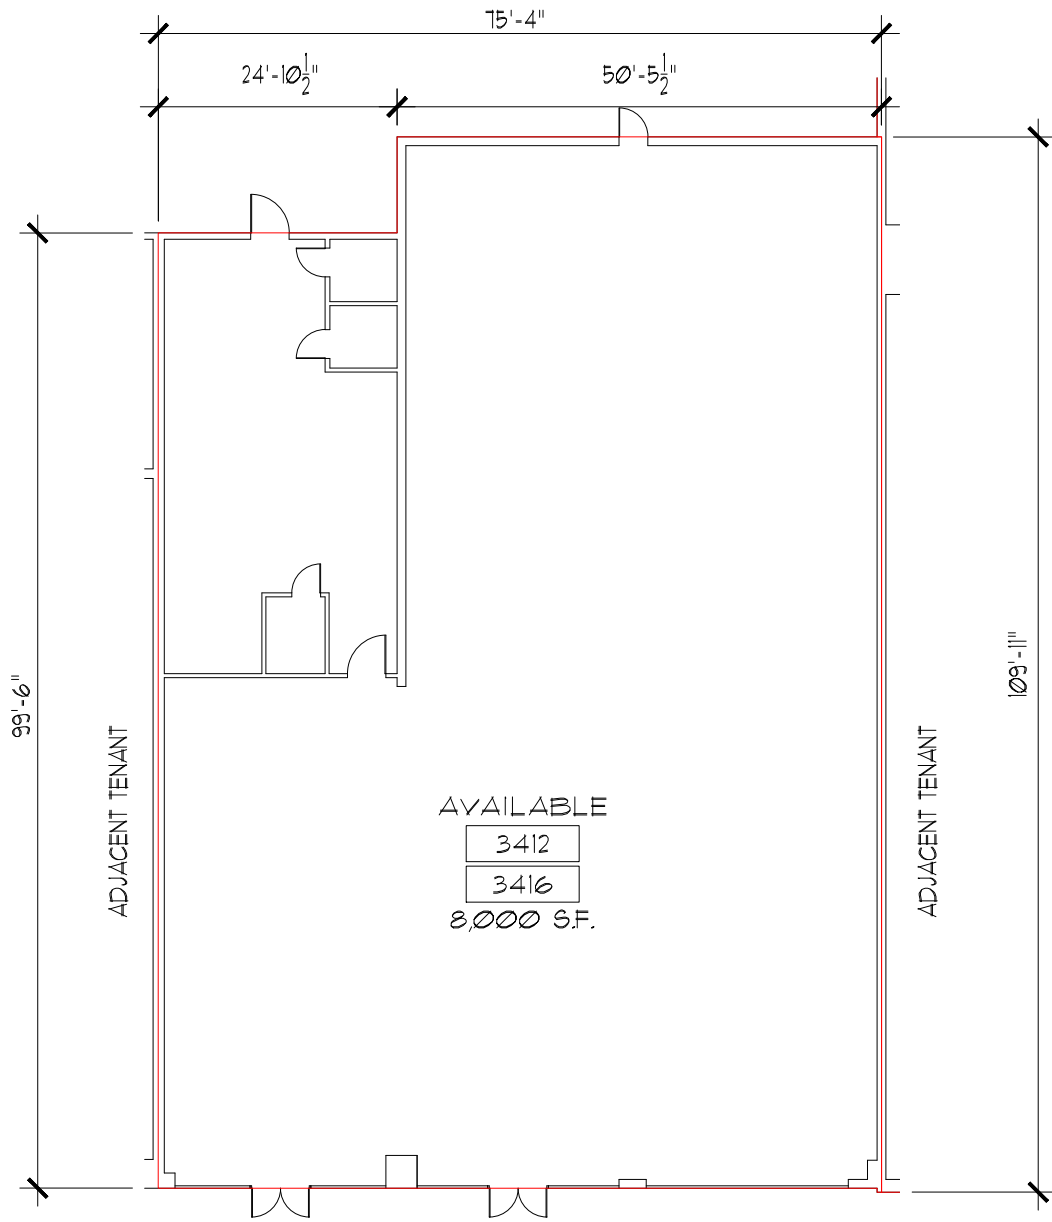

SKYLAND SHOPPING CENTER

ATLANTA, GEORGIA

SUITE 3412+3416

LEASE LINE

LOD

SUITE 3412+3416

MAY 11, 2020

WAKEFIELD
BEASLEY &
ASSOCIATES

A NELSON Brand

1 7 0 3 0 3 9