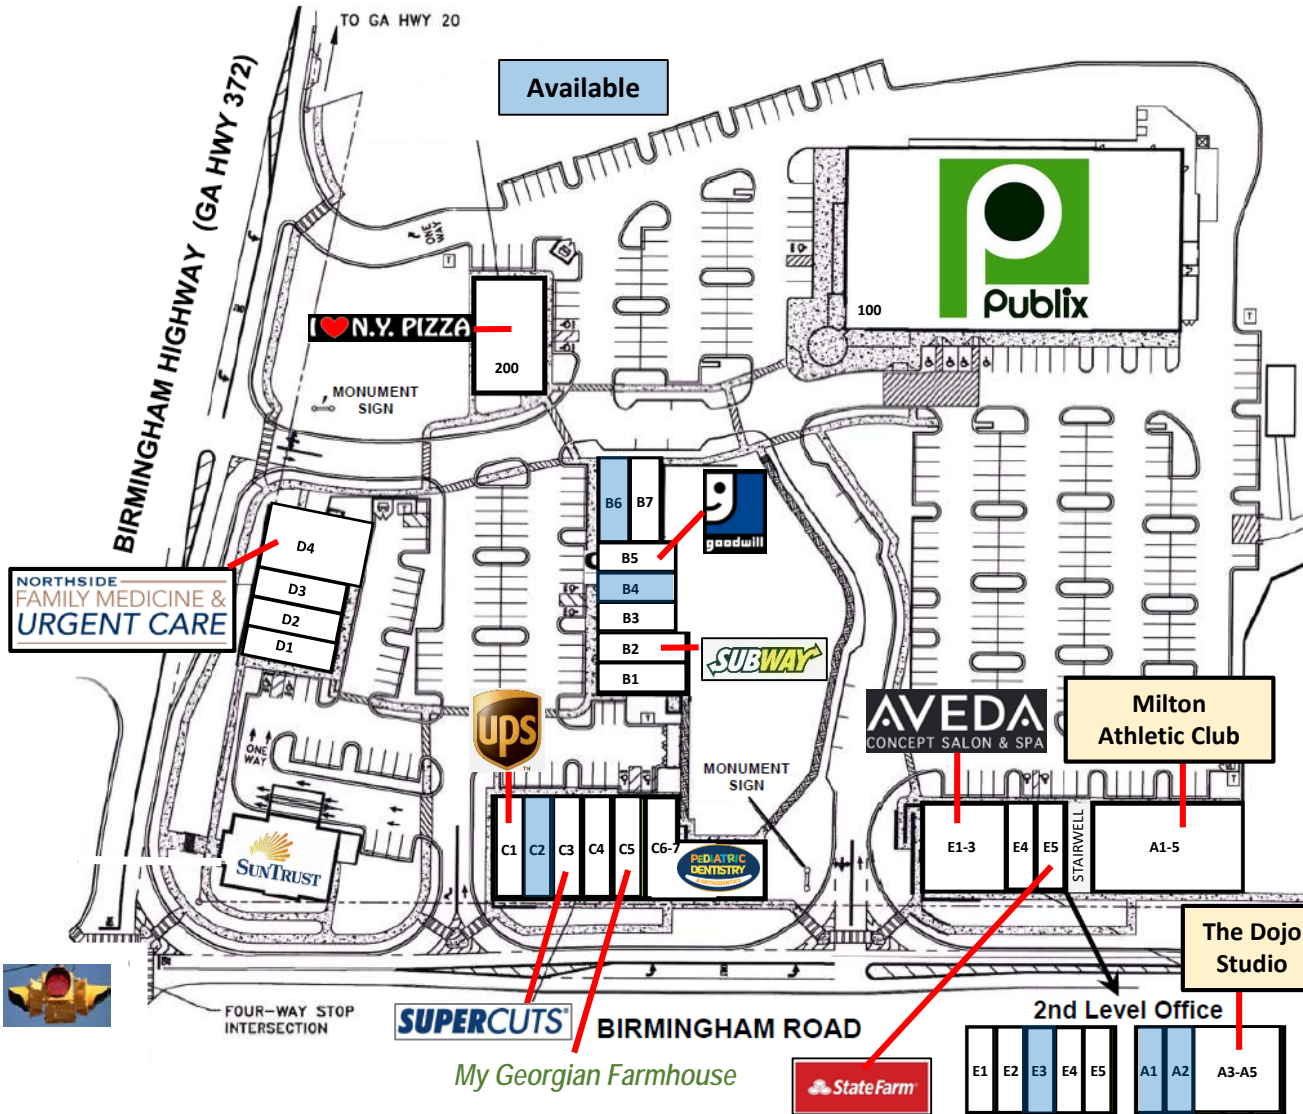

Birmingham Village

980 Birmingham Road, Milton, GA 30004

SUITE	1st LEVEL - RETAIL	SF
Anchor	Publix	28,800
A1-A5	Milton Athletic Club	6,000
B1	Fashion Cleaners	1,200
B2	Subway	1,200
B3	China Sky Restaurant	1,000
B4	Available	1,000
B5	Goodwill	1,000
B6	Available	1,200
B7	At Your Bark & Paw	1,200
C1	The UPS Store	1,400
C2	Available	1,400
C3	Supercuts	1,400
C4	Alpharetta Flower Shop	1,400
C5	My Georgian Farmhouse	1,400
C6-C7	Pediatric Dentistry	3,800
DI-D2	Tamberly Animal Hospital	2,400
D3	Tokyo Sushi	1,200
D4	Northside Medical	
	Urgent Care	2,400
E1-E3	Aveda Salon	3,600
E4	Office for Import Auto Repairs	1,200
E5	State Farm	1,200
200	I Love NY Pizza	3,480
OP	SunTrust Bank (Truist)	4,025
SUITE	2nd LEVEL - OFFICE	SF
A1	Athletic Office / Available	1,000
A2	Available	1,000
A3-A5	The Dojo Studio	3,000
E1-E2	VIPA USA, Inc.	2,000
E3	Available	1,000
E4-E5	Daikon Electronics	2,000