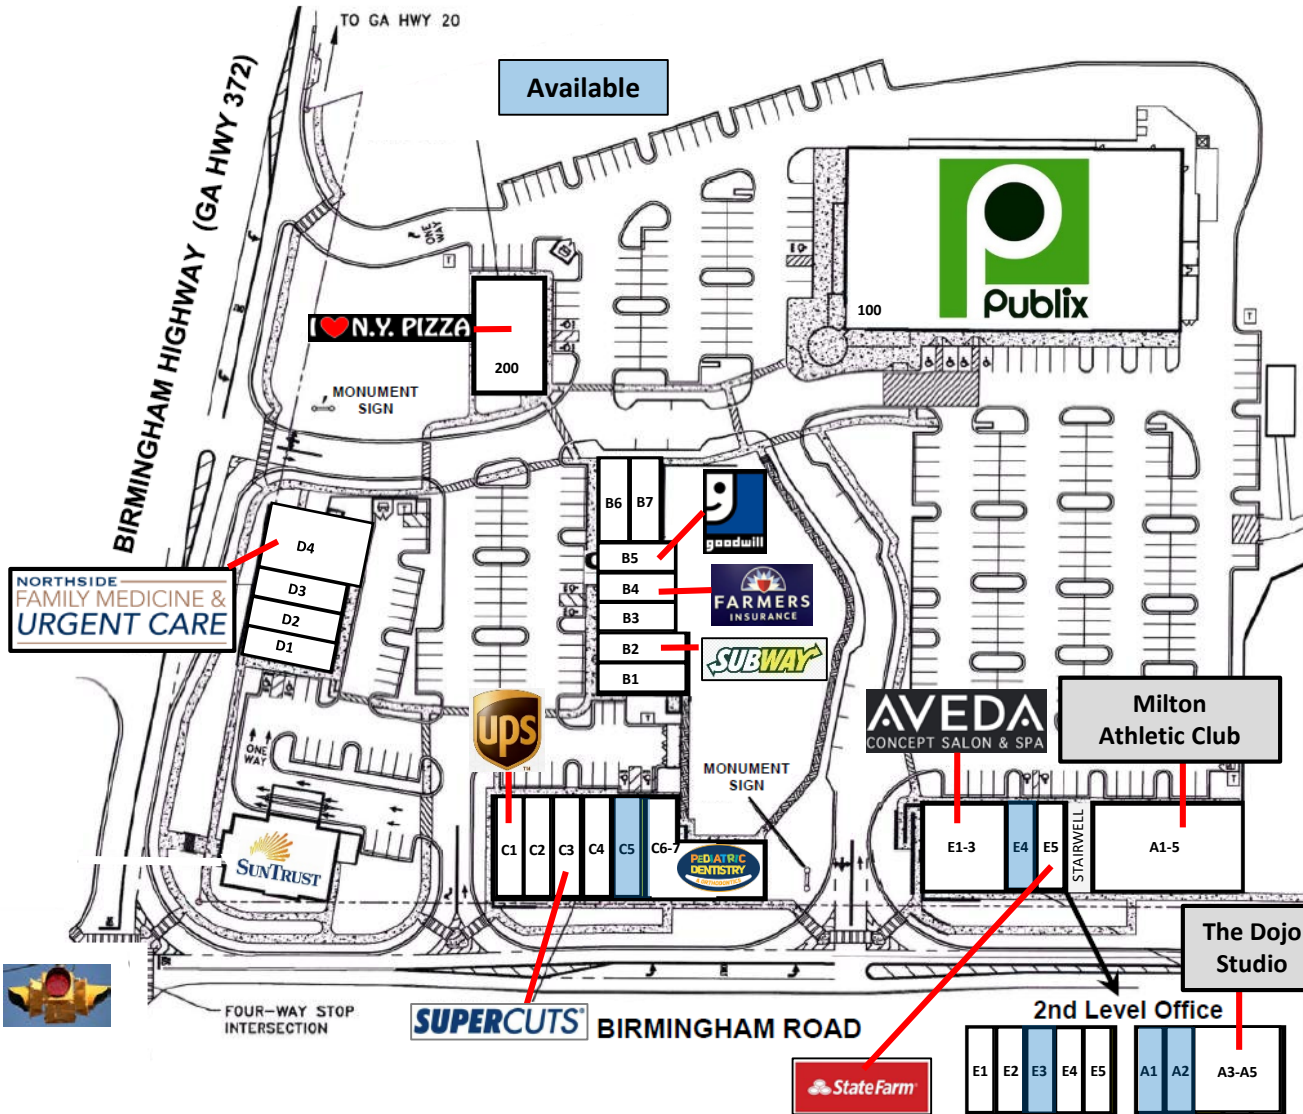

Birmingham Village

980 Birmingham Road, Milton, GA 30004

SUITE	1st LEVEL - RETAIL	SF
Anchor	Publix	28,800
A1-A5	Milton Athletic Club	6,000
B1	Fashion Cleaners	1,200
B2	Subway	1,200
B3	China Sky Restaurant	1,000
B4	Farmer's Insurance	1,000
B5	Goodwill	1,000
B6	ERA Sunrise Realty	1,200
B7	At Your Bark & Paw	1,200
C1	The UPS Store	1,400
C2	Thrive Chiropractic	1,400
C3	Coming Soon: Supercuts	1,400
C4	Alpharetta Flower Shop	1,400
C5	Available	1,400
C6-C7	Pediatric Dentistry	3,800
D1-D2	Tamberly Animal Hospital	2,400
D3	Tokyo Sushi	1,200
D4	Northside Medical	2,400
	Urgent Care	2,400
E1-E3	Aveda Salon	3,600
E4	Available	1,200
E5	State Farm	1,200
200	I Love NY Pizza	3,480
OP	SunTrust Bank	4,025