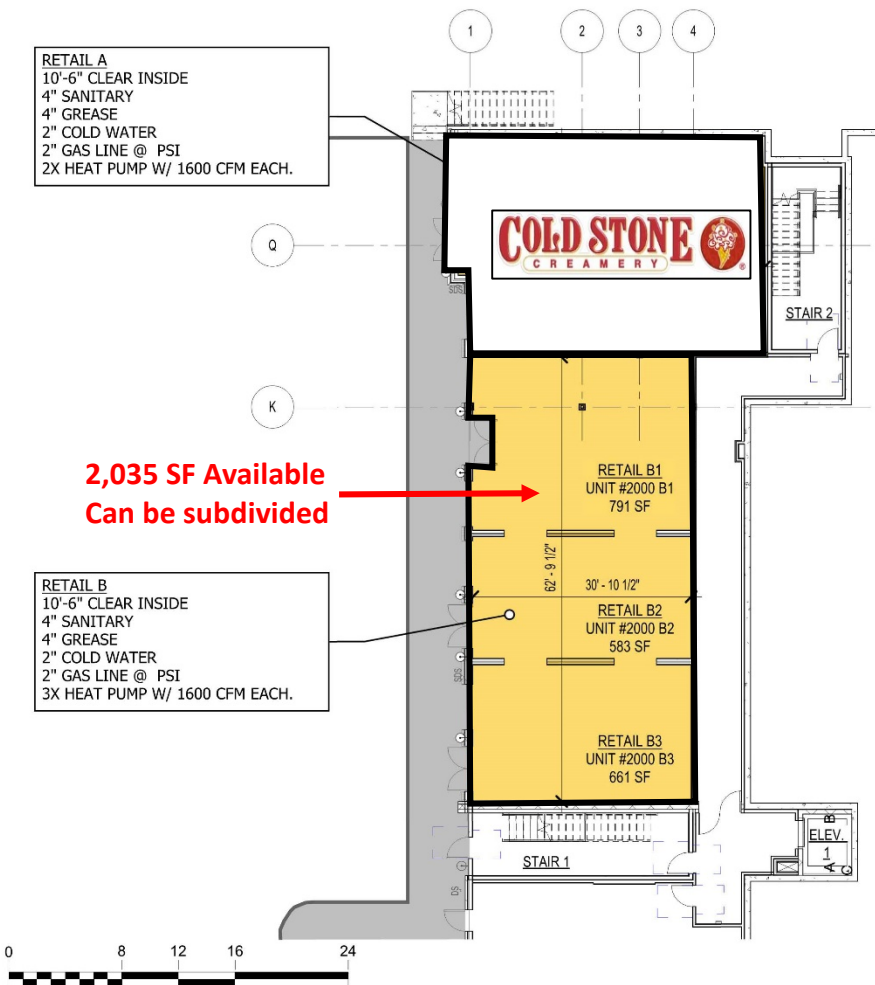

The Fieldhouse – Retail Plan Building 2000 – Terrace Level

44 Braves Avenue, Lawrenceville, GA 30043

BUILDING 2000

TERRACE LEVEL

NELSON

MP-1