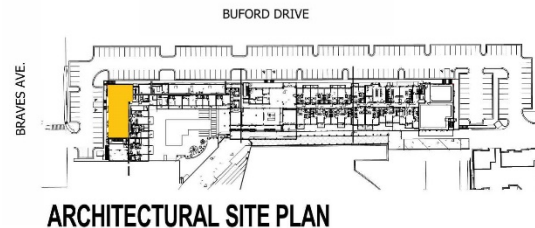

The Fieldhouse – Retail Plan Building 2000 – Terrace Level

44 Braves Avenue, Lawrenceville, GA 30043

791 SF Available

Your Sign Here

BUILDING 2000

TERRACE LEVEL

MP-1