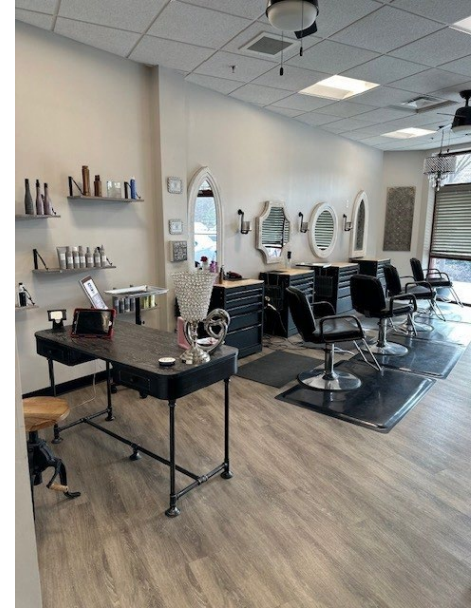

Shoppes at Suwanee

1120 Peachtree Industrial Blvd., Suwanee, GA

Suite 109-B
Turn-Key Hair Salon
857 SF Available