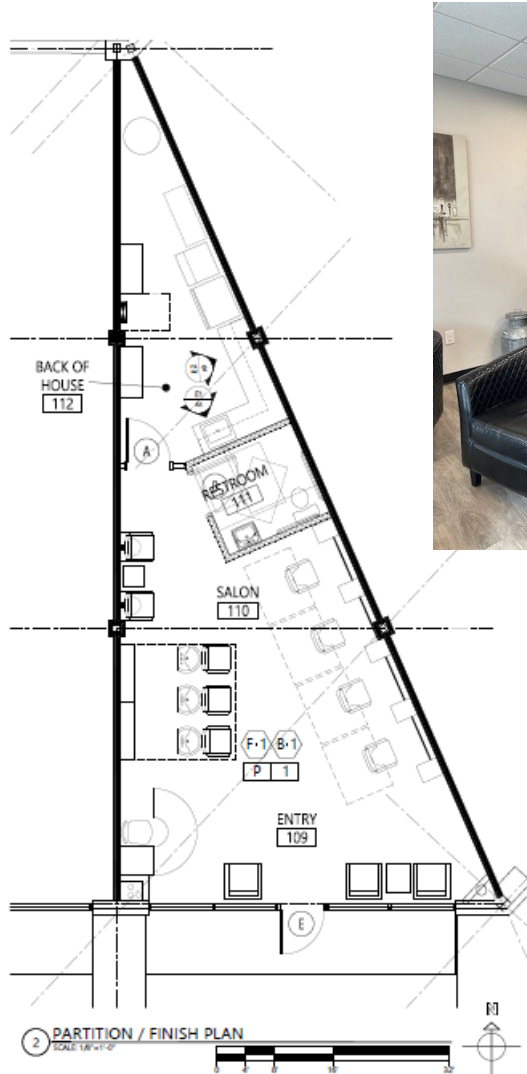

Shoppes at Suwanee

1120 Peachtree Industrial Blvd., Suwanee, GA

Suite 109-B
Turn-Key Hair Salon
857 SF Available