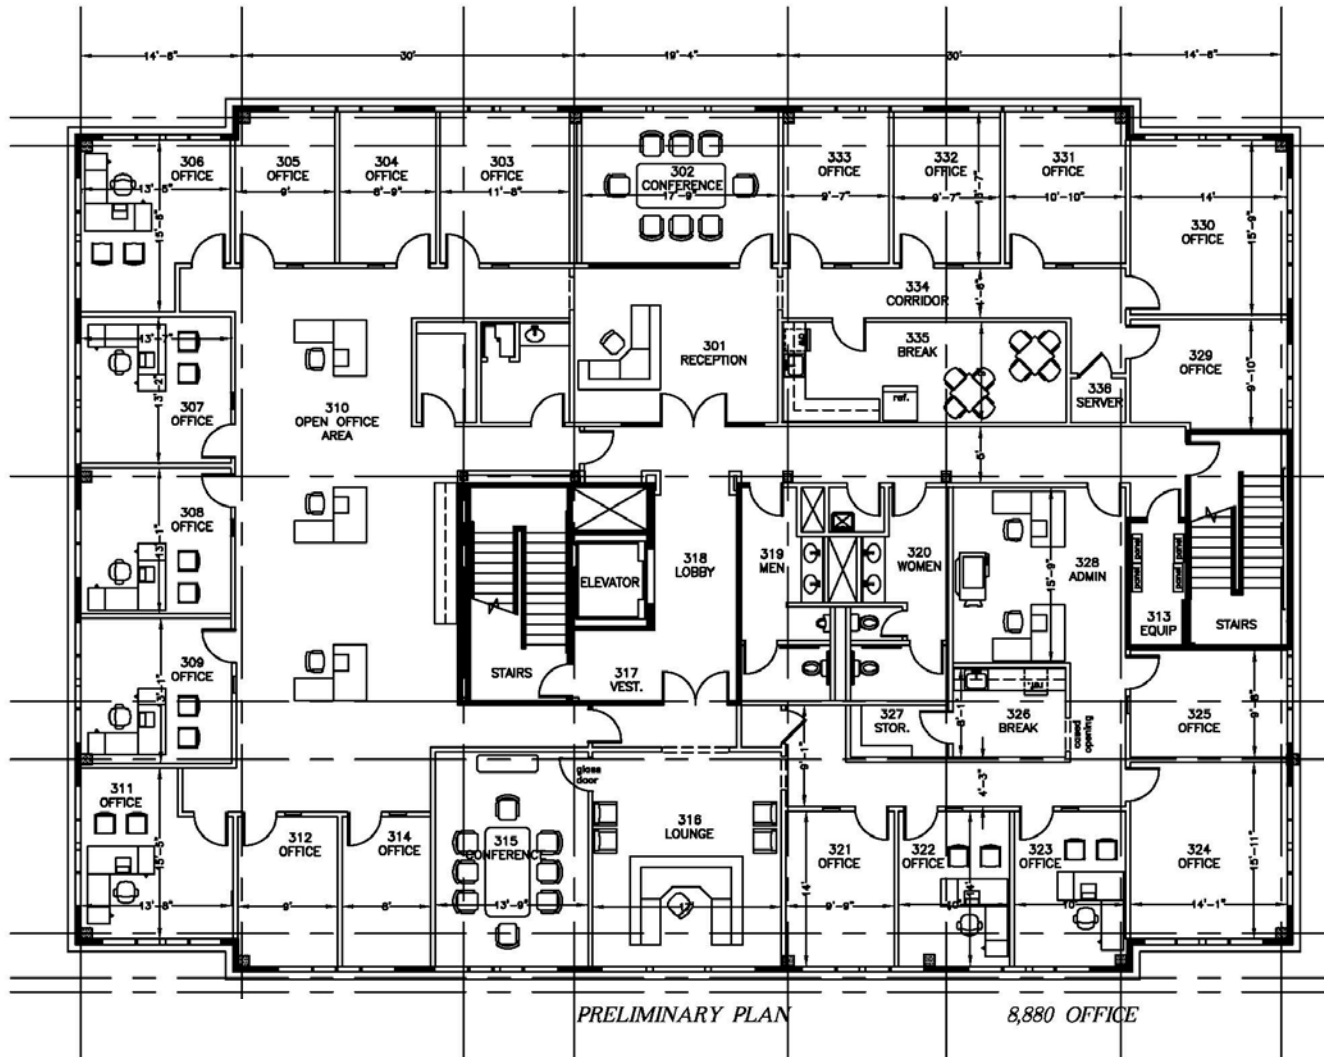

6224 Sugarloaf Parkway, Duluth, GA 30097

Third Floor

Candy McIntyre
Vice President, Leasing
Direct: 770.623.2099
Mobile: 404.408.9788
cmcintyre@BrandProperties.com

BRAND Real Estate Services

1960 Satellite Boulevard, Suite 1300
Duluth, Georgia 30097
770.476.4801 BrandProperties.com