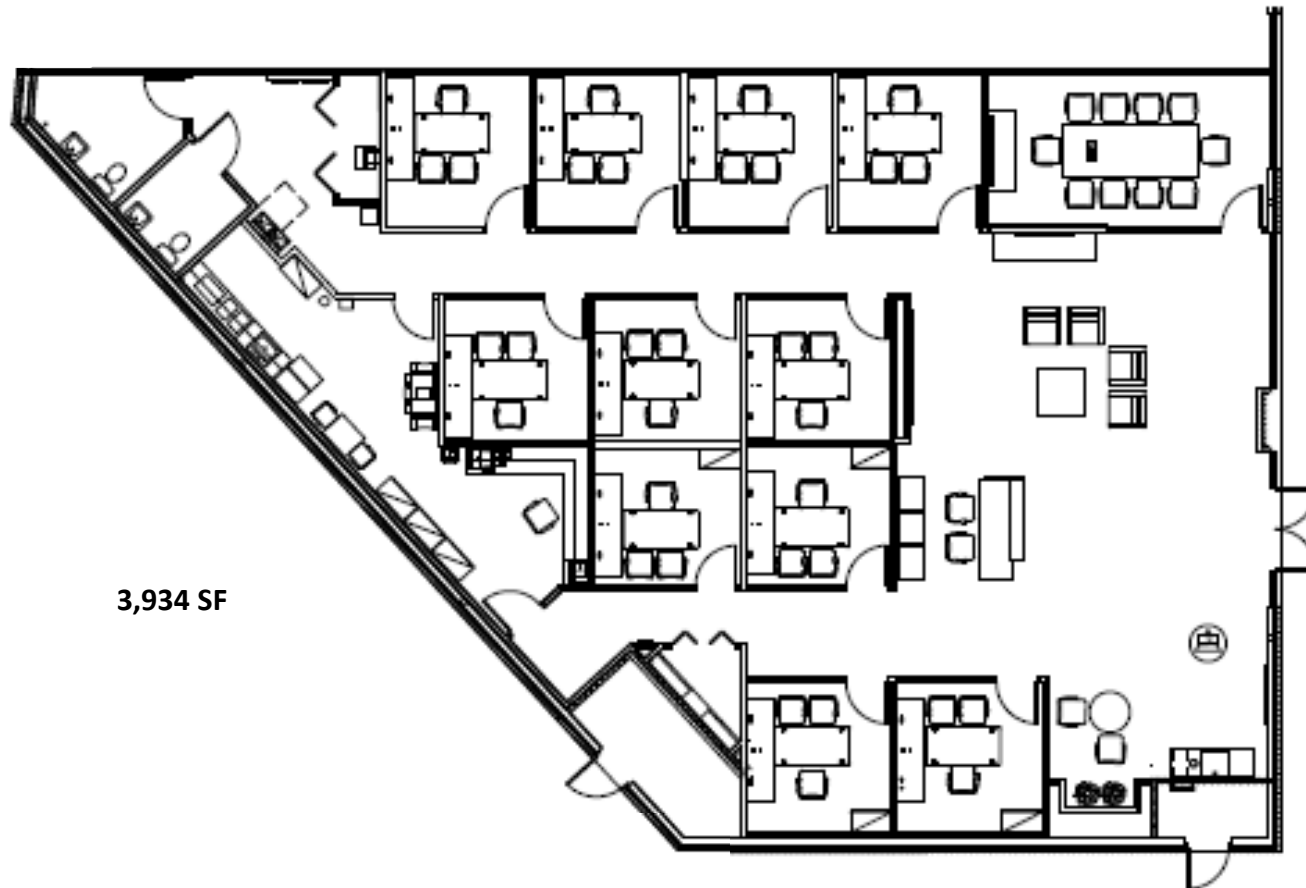

Offices at Avalon

2775 Old Milton Parkway, Alpharetta GA 30009
Suite 100

Candy McIntyre
Vice President, Leasing
Direct: 770.623.2099
Mobile: 404.408.9788
cmcintyre@BrandProperties.com

BRAND Real Estate Services

1960 Satellite Boulevard, Suite 1300
Duluth, Georgia 30097
770.476.4801 BrandProperties.com