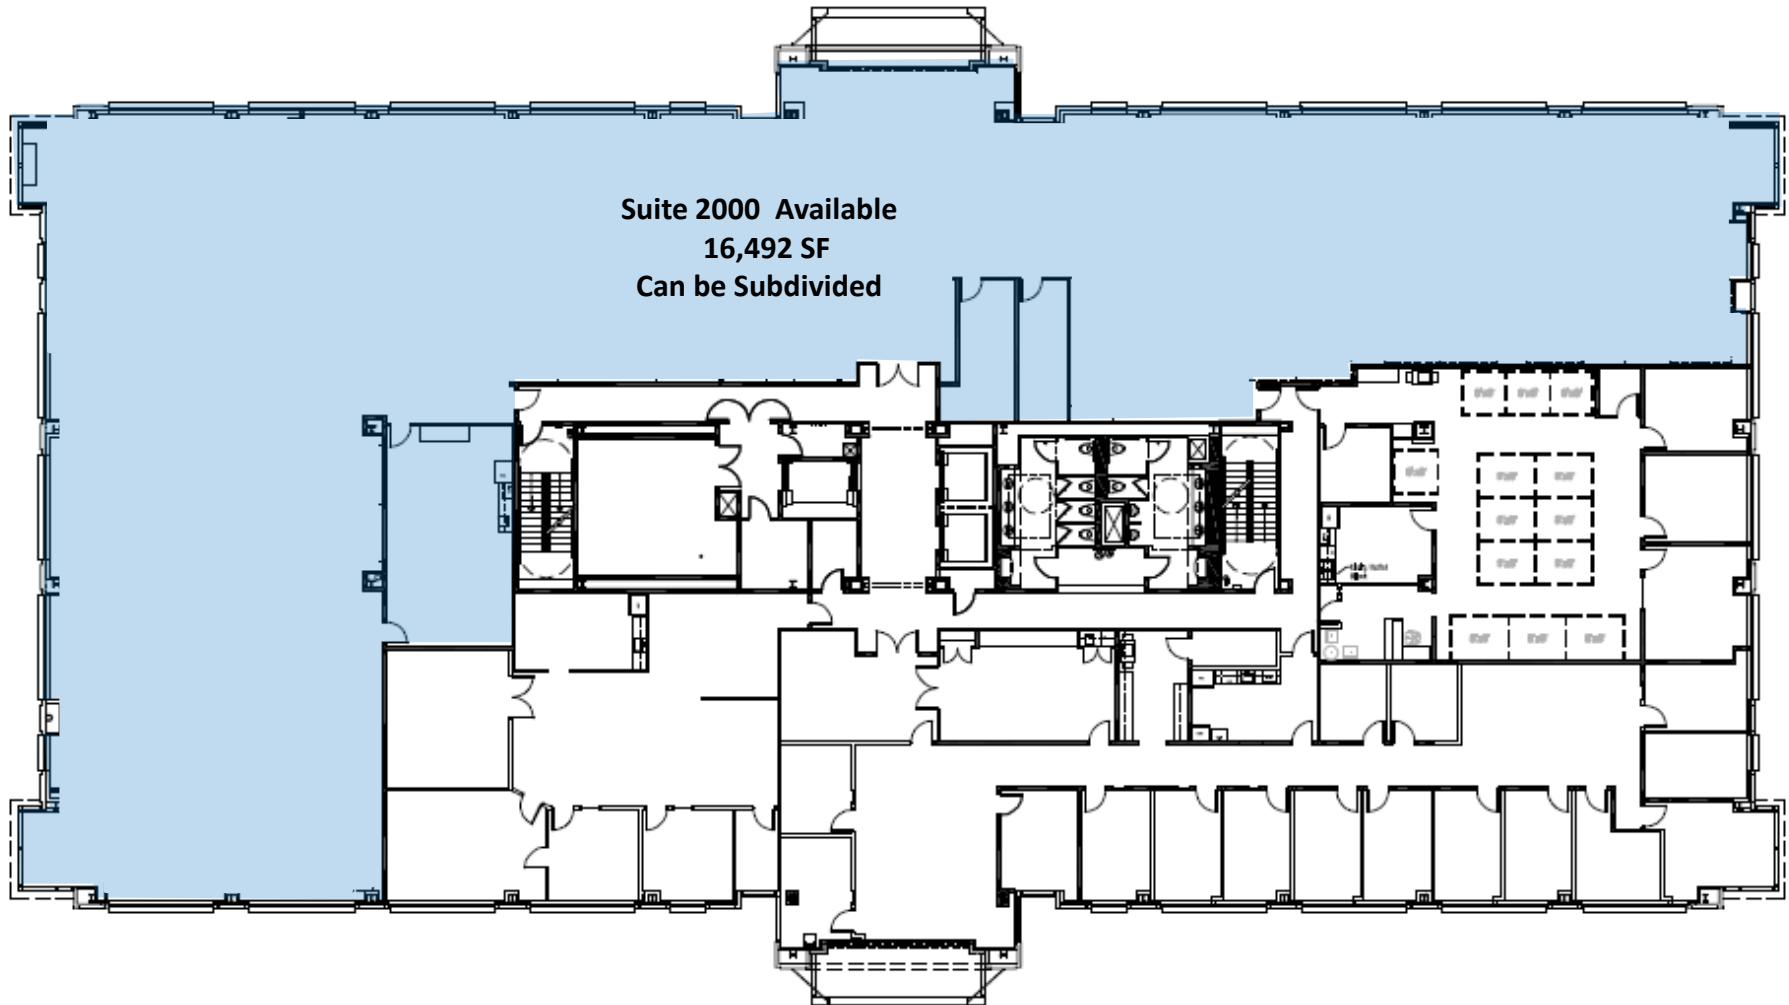

One Sugarloaf Centre

Second Floor

Candy McIntyre
Vice President, Leasing

Direct: 770.623.2099

Mobile: 404.408.9788

cmcintyre@BrandProperties.com

BRAND Real Estate Services

1960 Satellite Boulevard, Suite 1300
Duluth, Georgia 30097

770.476.4801 BrandProperties.com