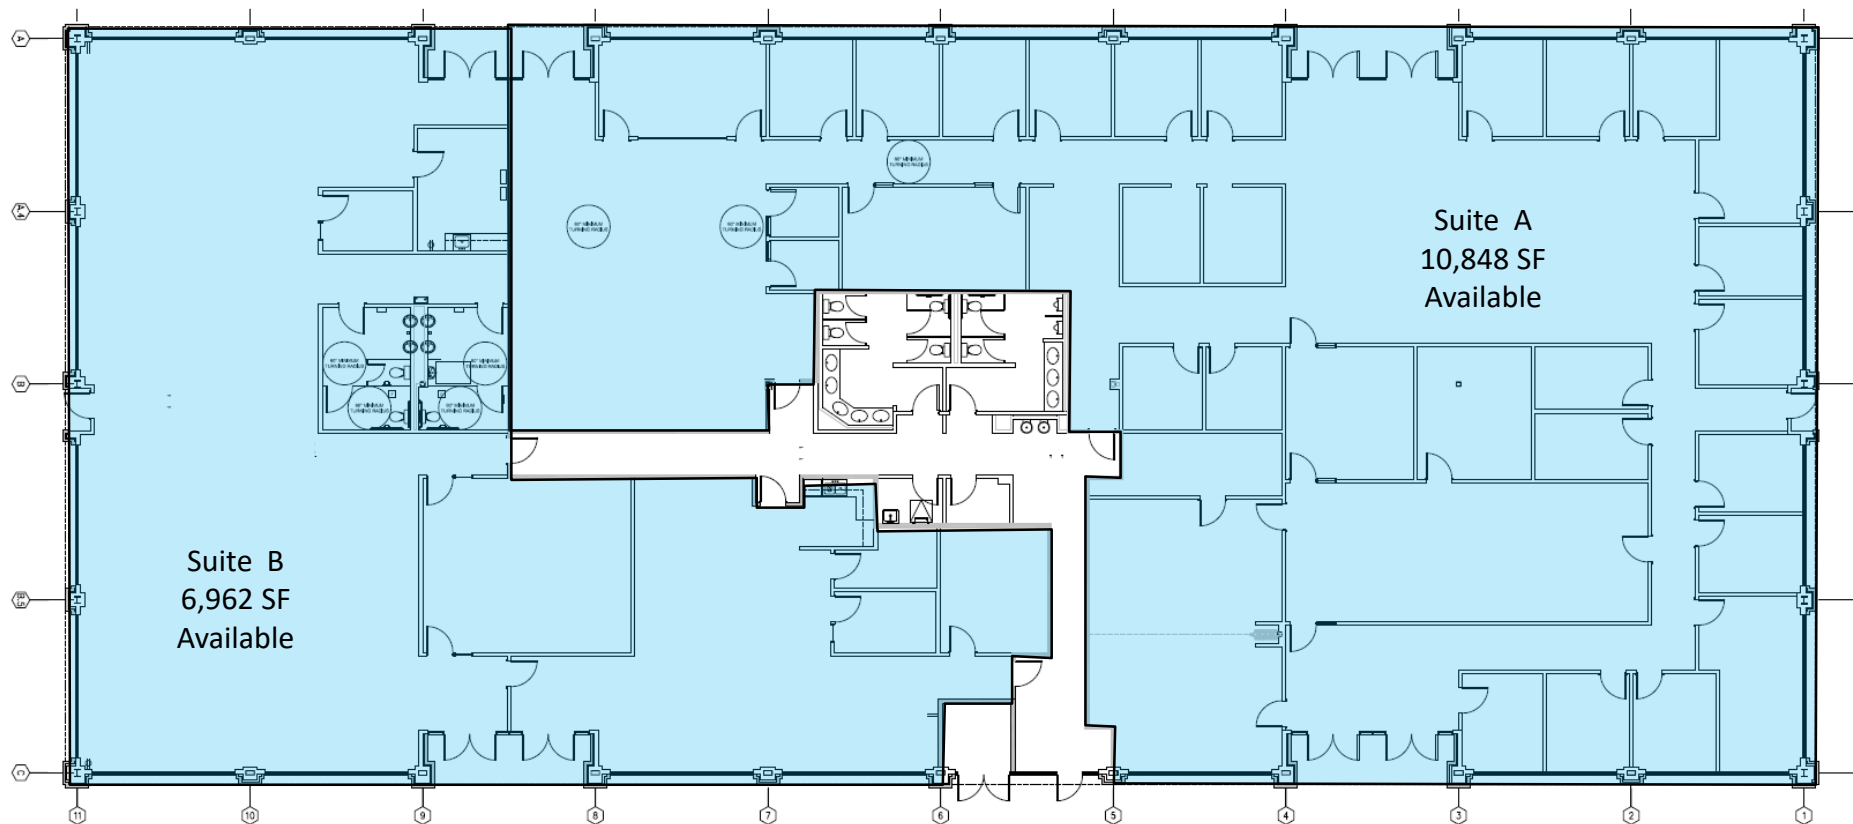

cmcintyre@BrandProperties.com

BRAND Real Estate Services

6224 Sugarloaf Parkway, Suite 200
Duluth, Georgia 30097

770.476.4801 BrandProperties.com

Century Place

3111 Clairmont Road NE, Atlanta, GA 30329

Whole Building
17,810 SF Available