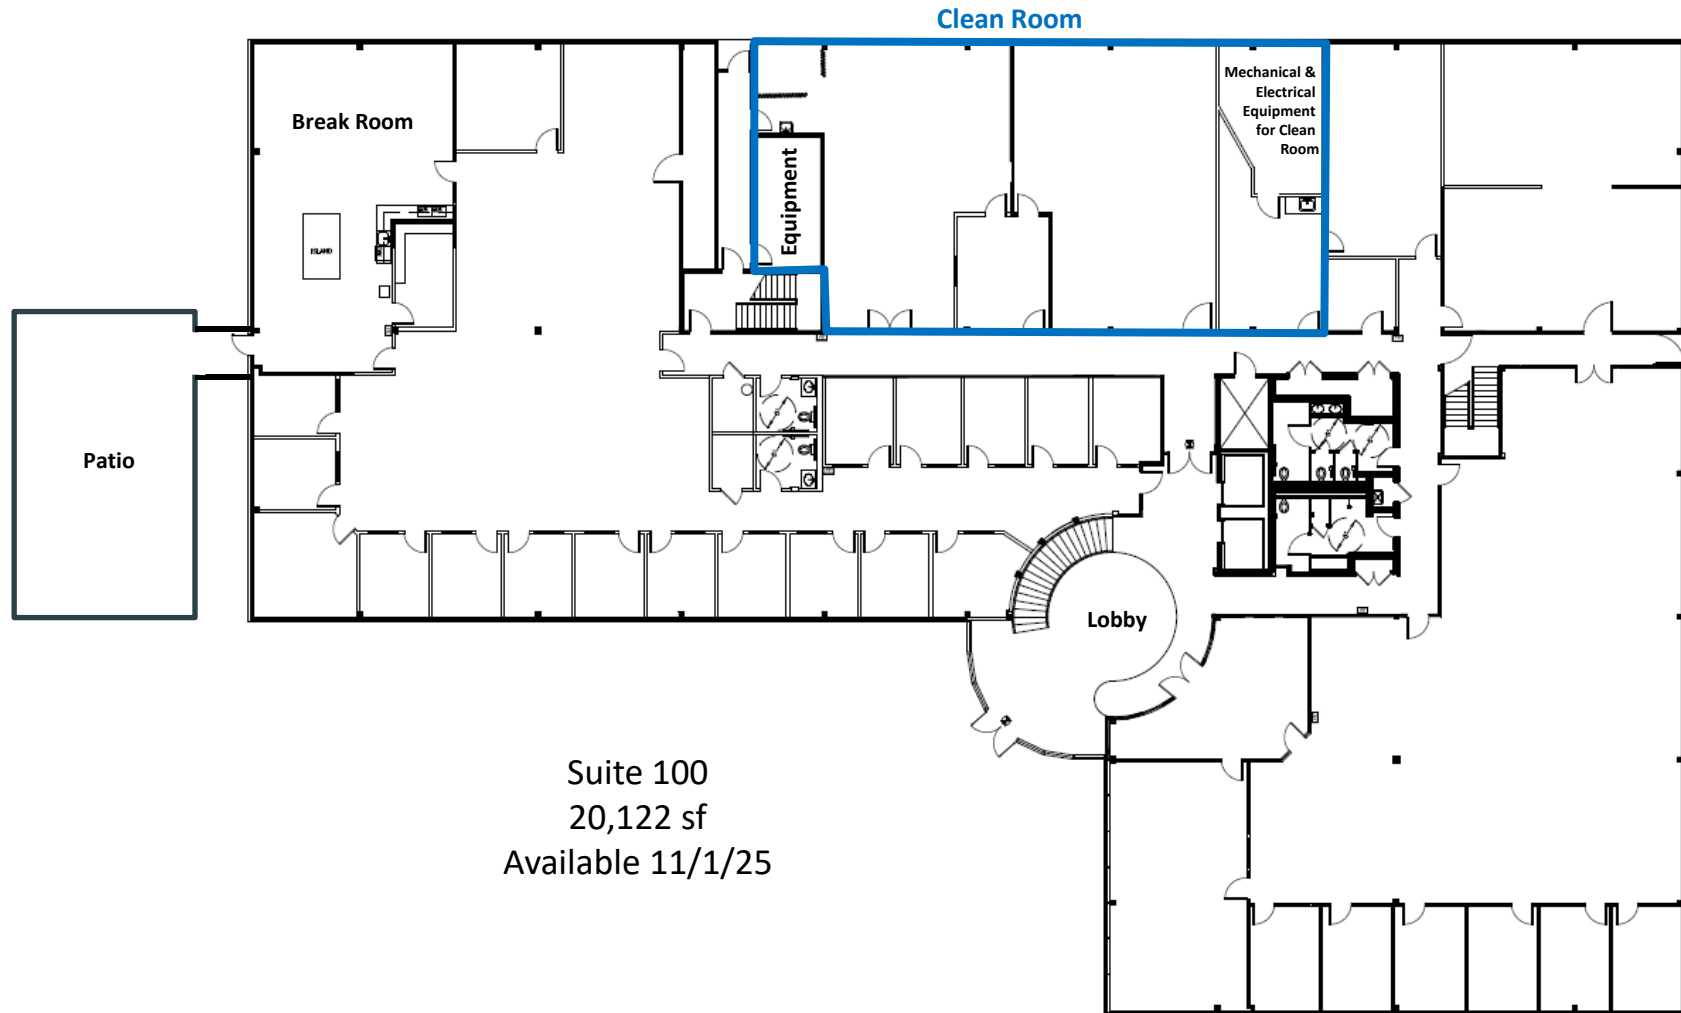

Century Place

1852 Century Place NE, Atlanta, GA 30345

Suite 100
20,122 sf
Available 11/1/25

Candy McIntyre
Vice President, Leasing

Direct: 770.623.2099

Mobile: 404.408.9788

cmcintyre@BrandProperties.com

BRAND Real Estate Services