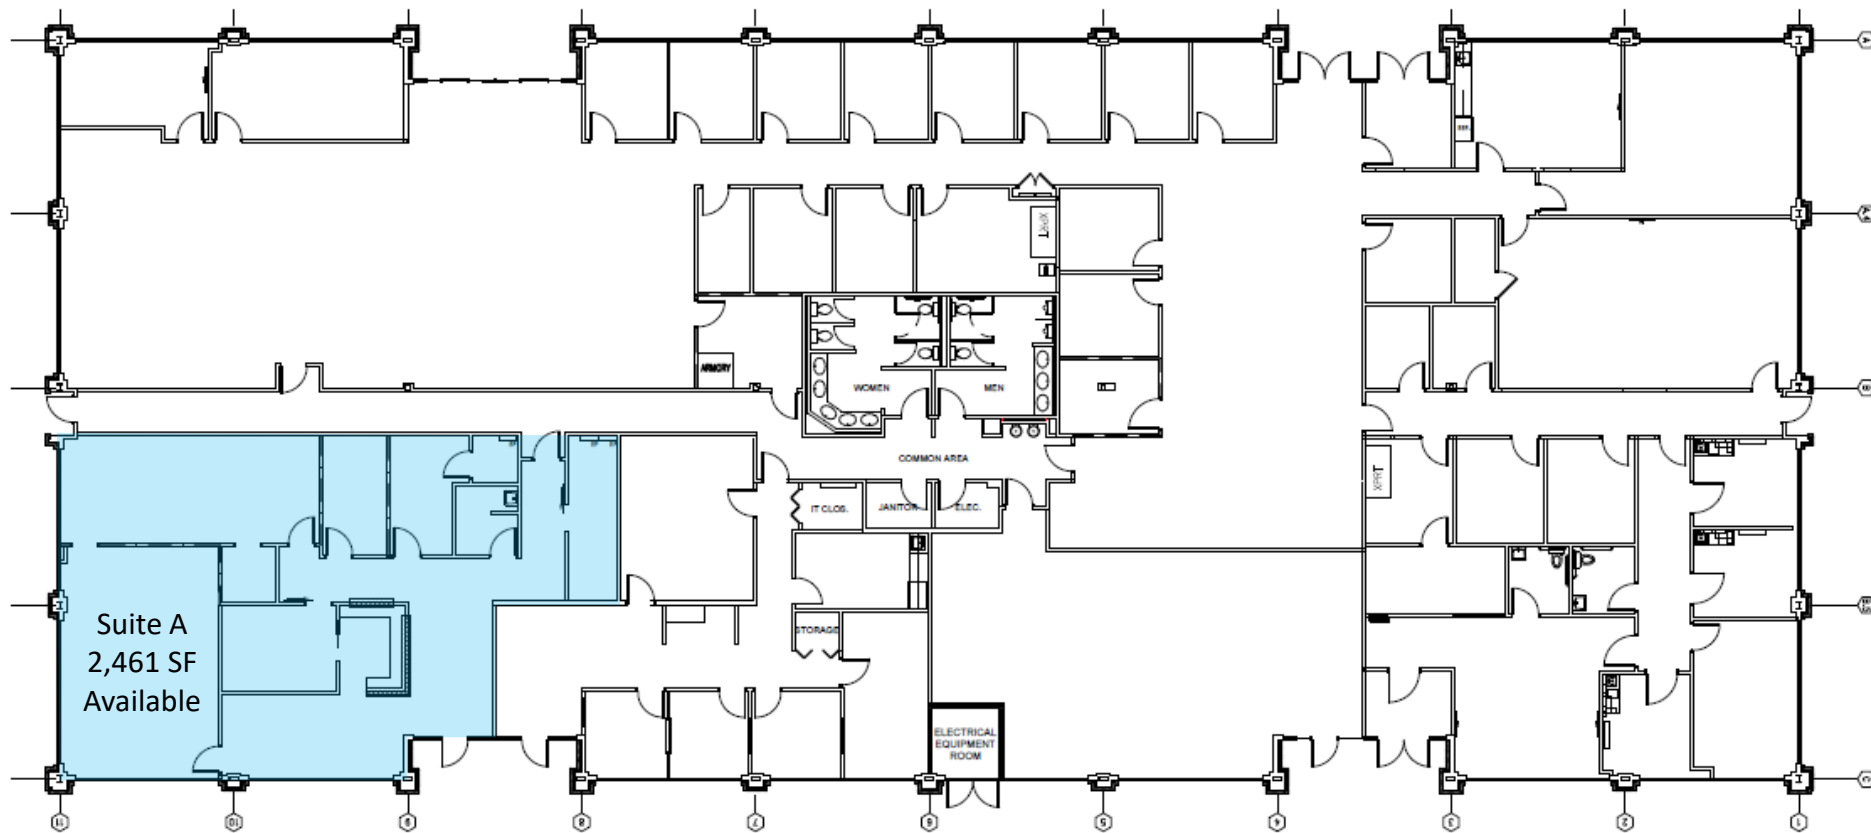

Century Place

3101 Clairmont Road NE, Atlanta, GA 30329

Candy McIntyre
Vice President, Leasing

Direct: 770.623.2099

Mobile: 404.408.9788

cmcintyre@BrandProperties.com

BRAND Real Estate Services

6224 Sugarloaf Parkway, Suite 200
Duluth, Georgia 30097

770.476.4801 BrandProperties.com