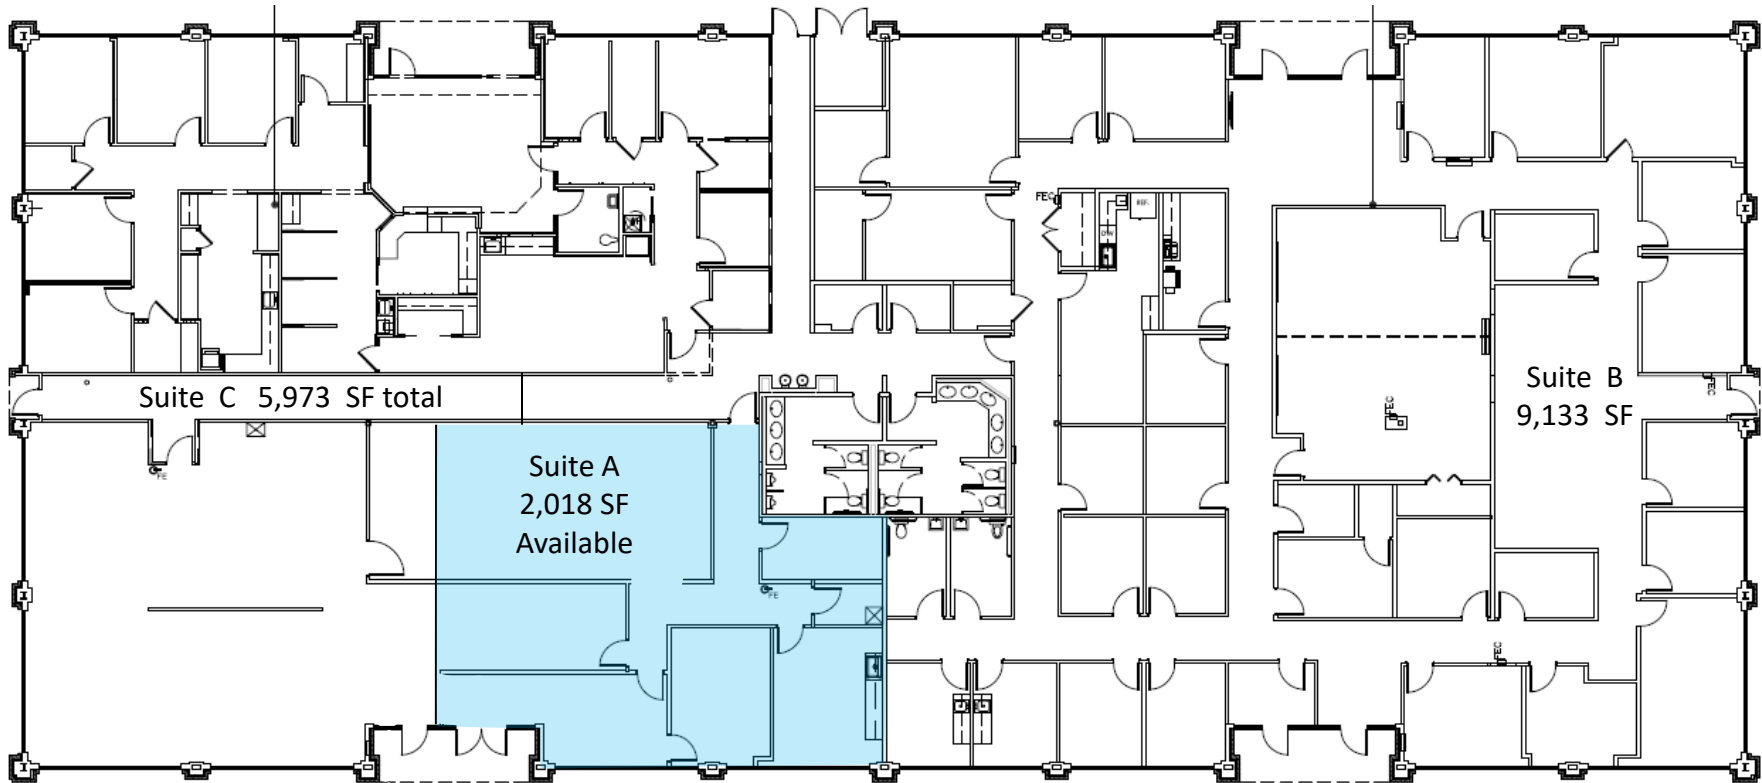

Century Place

3103 Clairmont Road NE, Atlanta, GA 30329

Candy McIntyre
Vice President, Leasing

Direct: 770.623.2099

Mobile: 404.408.9788

cmcintyre@BrandProperties.com

BRAND Real Estate Services

6224 Sugarloaf Parkway, Suite 200
Duluth, Georgia 30097

770.476.4801 BrandProperties.com