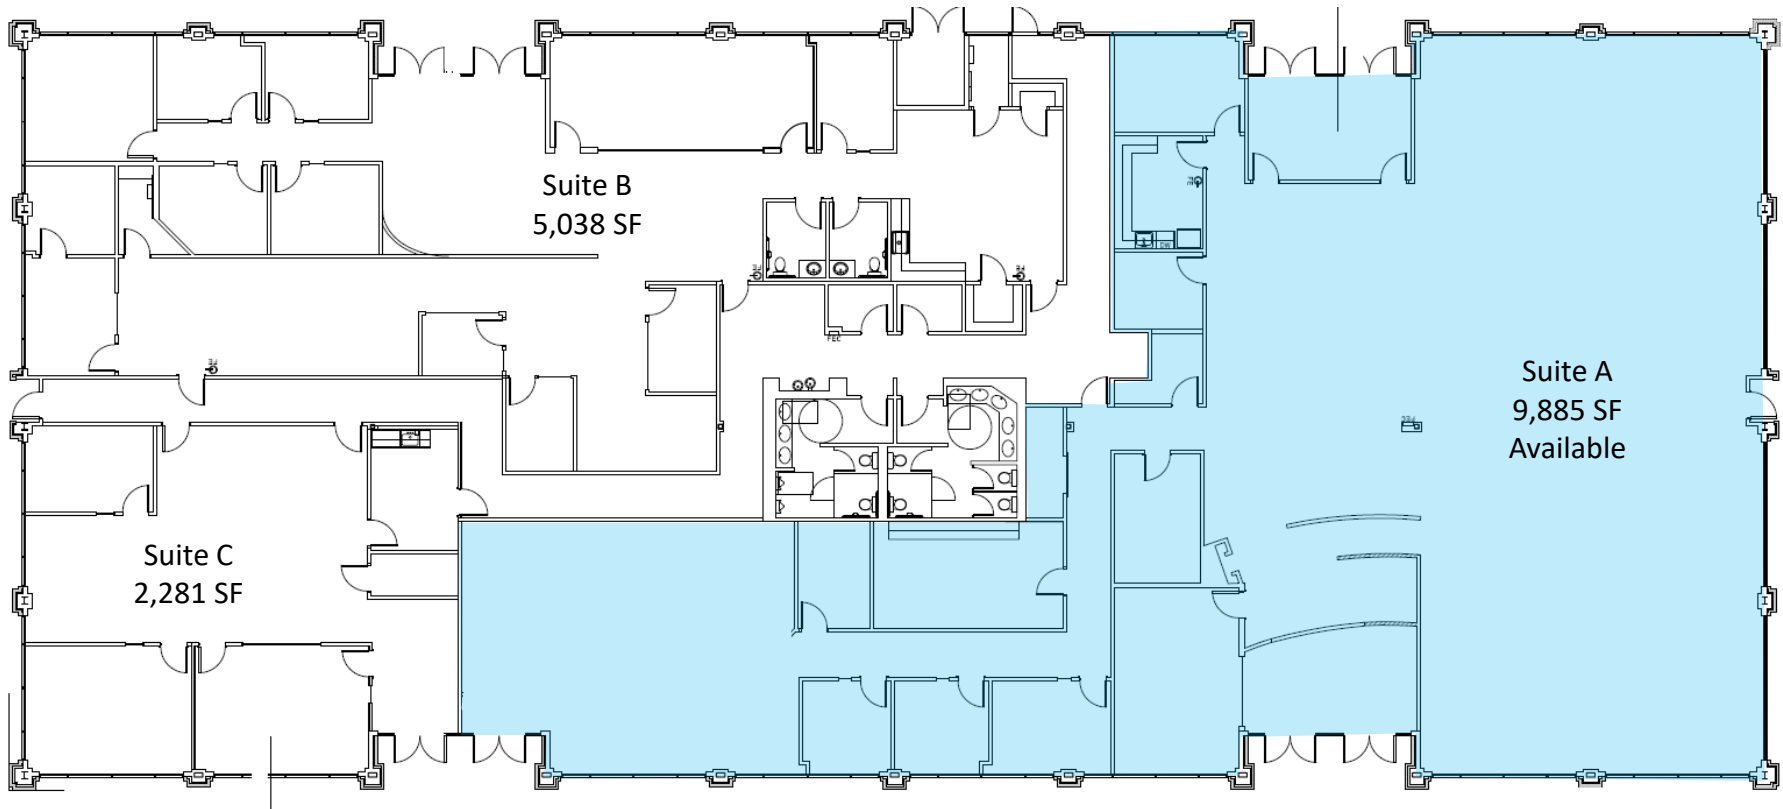

Century Place

3107 Clairmont Road NE, Atlanta, GA

Candy McIntyre
Vice President, Leasing

Direct: 770.623.2099

Mobile: 404.408.9788

cmcintyre@BrandProperties.com

BRAND Real Estate Services

6224 Sugarloaf Parkway, Suite 200
Duluth, Georgia 30097

770.476.4801 BrandProperties.com