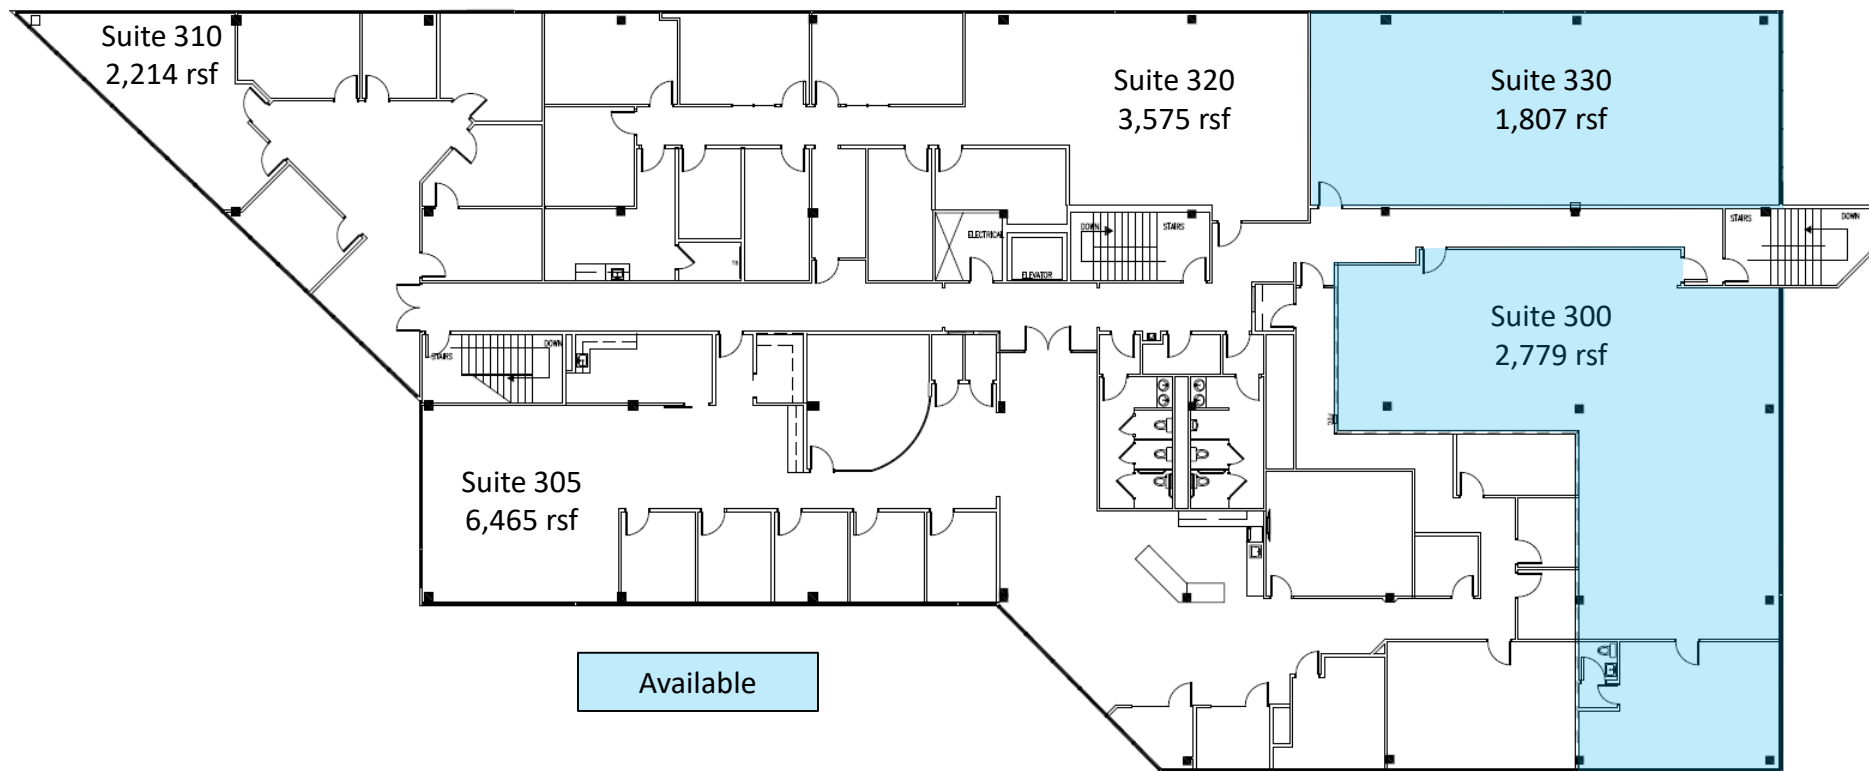

Third Floor

Candy McIntyre
Vice President, Leasing

Direct: 770.623.2099

Mobile: 404.408.9788

cmcintyre@BrandProperties.com

BRAND Real Estate Services

6224 Sugarloaf Parkway, Suite 200
Duluth, Georgia 30097

770.476.4801 BrandProperties.com