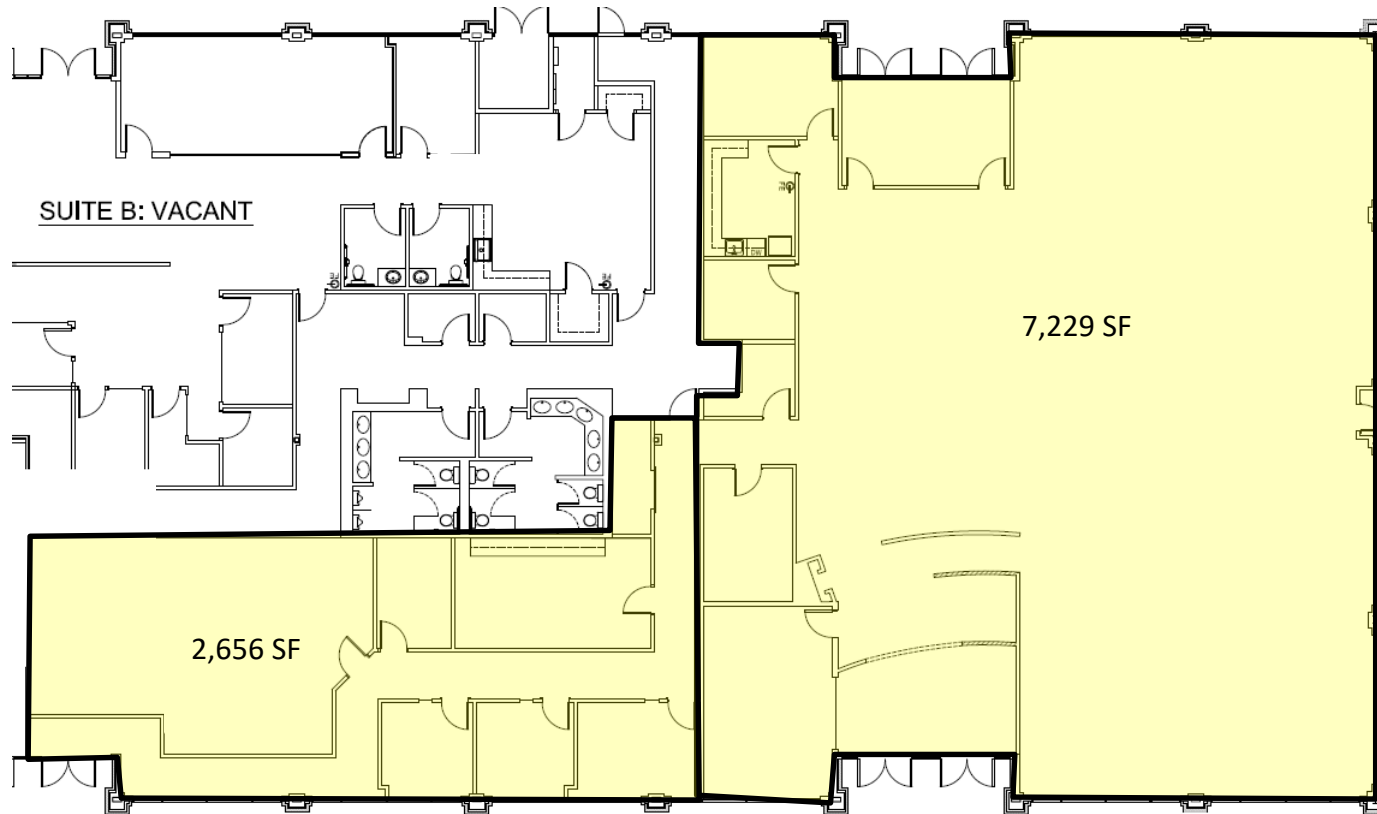

Century Center North

3107 Clairmont Road NE, Atlanta, GA 30329

Suite A: 9,885 SF Total
Available with 90 days notice;
Showing possible split

Candy McIntyre
Vice President, Leasing
Direct: 770.623.2099
Mobile: 404.408.9788
cmcintyre@BrandProperties.com