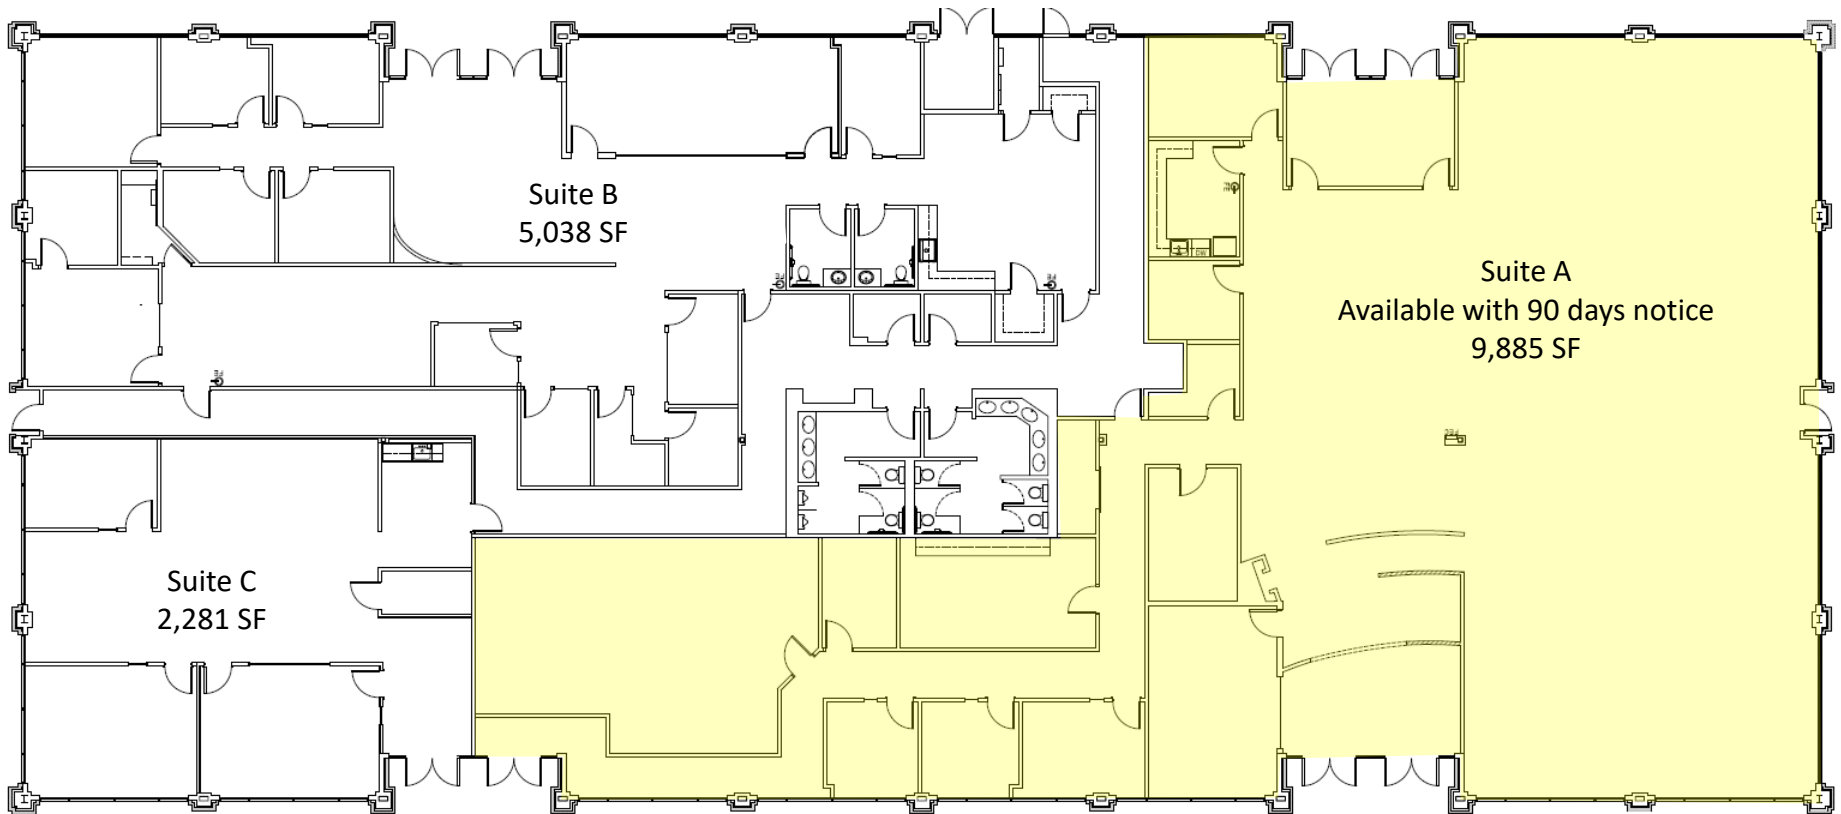

Century Center North

3107 Clairmont Road NE, Atlanta, GA 30329

Candy McIntyre
Vice President, Leasing
Direct: 770.623.2099
Mobile: 404.408.9788
cmcintyre@BrandProperties.com

BRAND Real Estate Services
1960 Satellite Boulevard, Suite 1300
Duluth, Georgia 30097
770.476.4801 BrandProperties.com