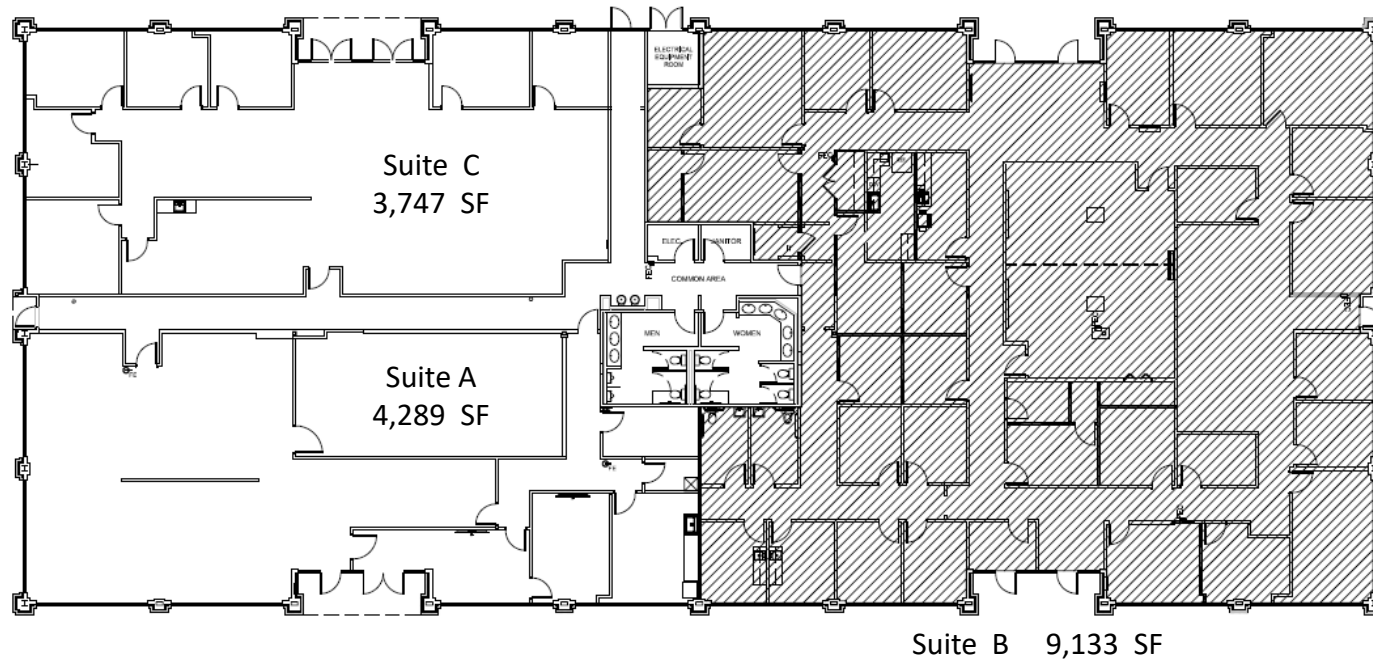

Century Center North

3103 Clairmont Road NE, Atlanta, GA 30329

Candy McIntyre
Vice President, Leasing

Direct: 770.623.2099

Mobile: 404.408.9788

cmcintyre@BrandProperties.com

BRAND Real Estate Services

1960 Satellite Boulevard, Suite 1300

Duluth, Georgia 30097

770.476.4801 BrandProperties.com