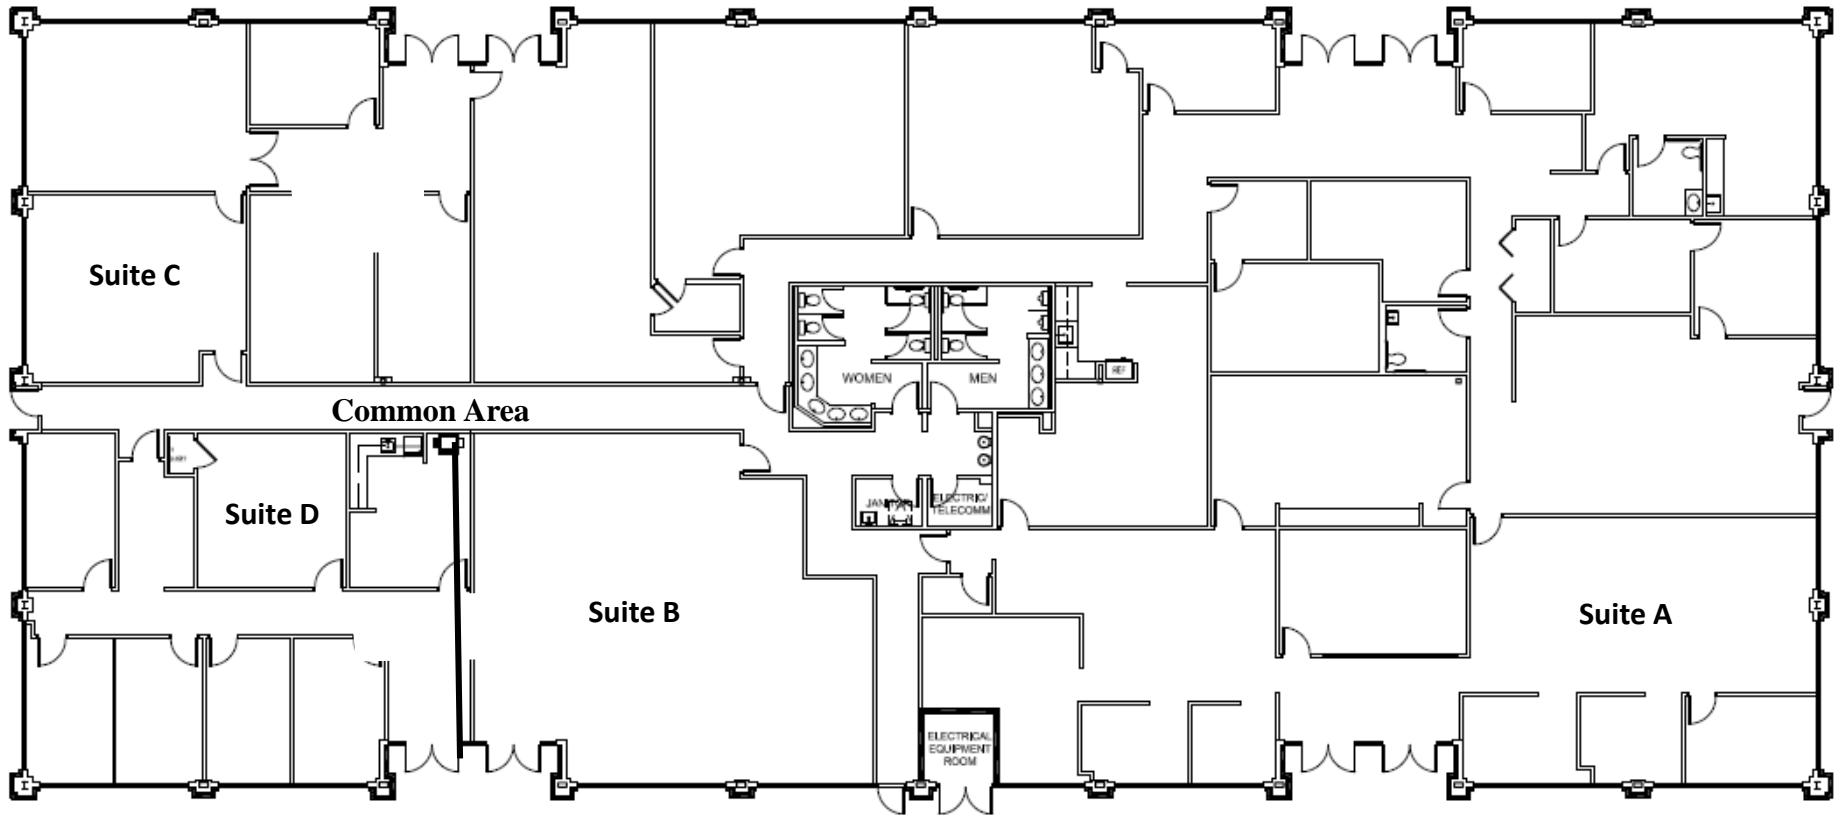

Century Center North

3109 Clairmont Road NE, Atlanta, GA 30329

Candy McIntyre
Vice President, Leasing

Direct: 770.623.2099

Mobile: 404.408.9788

cmcintyre@BrandProperties.com

BRAND Real Estate Services

1960 Satellite Boulevard, Suite 1300

Duluth, Georgia 30097

770.476.4801 BrandProperties.com