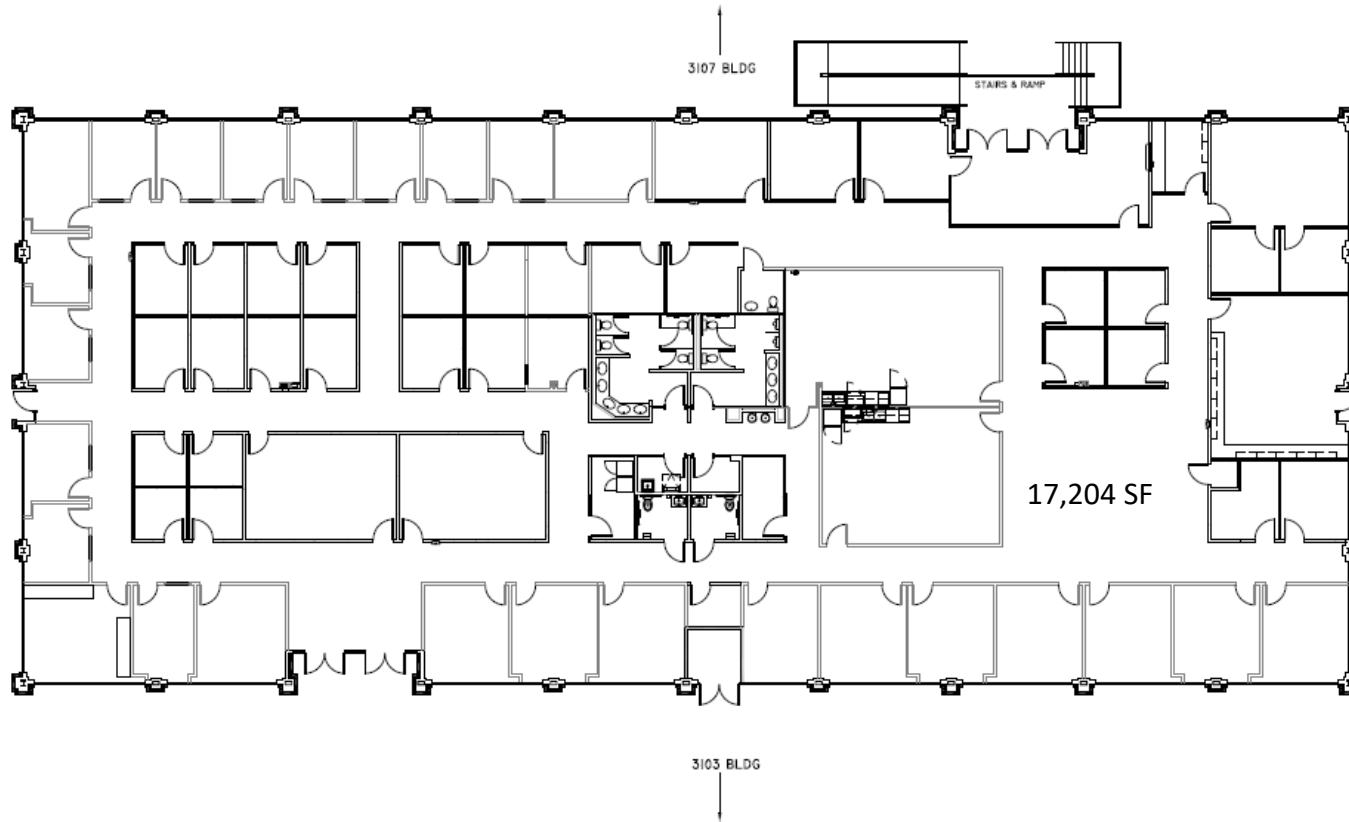

Century Center North

3105 Clairmont Road NE, Atlanta, GA 30329

Candy McIntyre
Vice President, Leasing

Direct: 770.623.2099

Mobile: 404.408.9788

cmcintyre@BrandProperties.com

BRAND Real Estate Services

1960 Satellite Boulevard, Suite 1300

Duluth, Georgia 30097

770.476.4801 BrandProperties.com