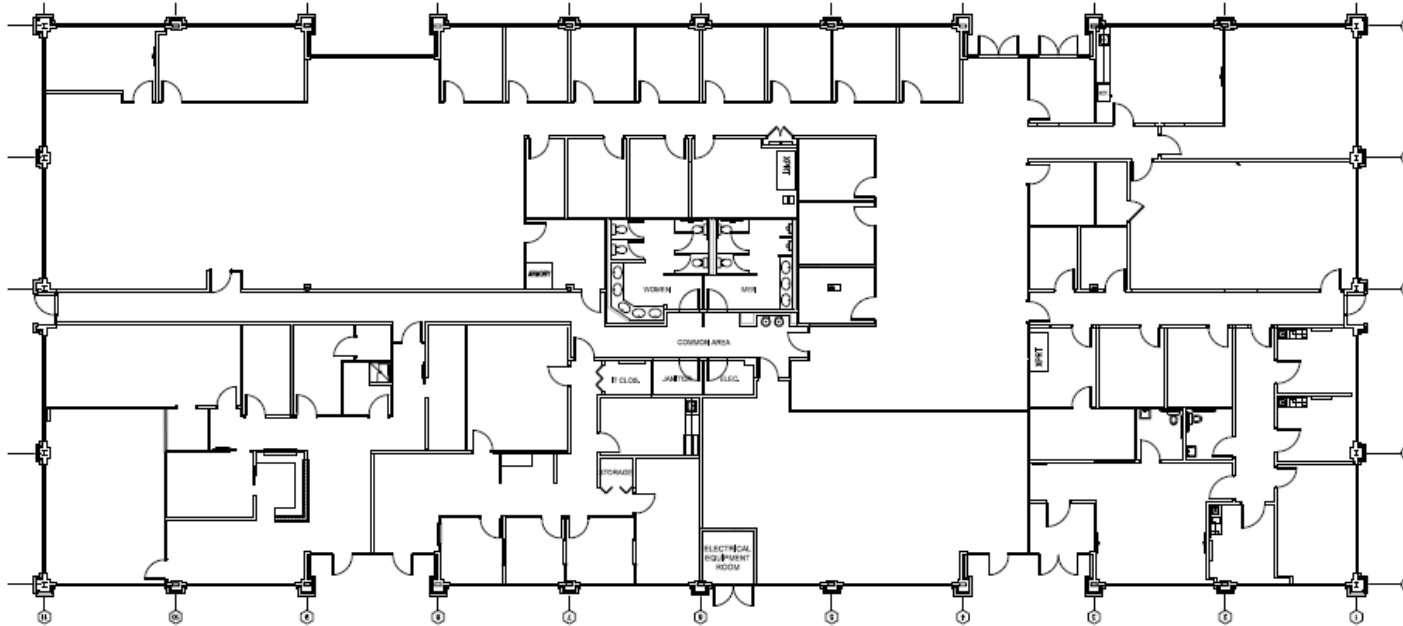

Century Center North

3101 Clairmont Road NE, Atlanta, GA 30329

Candy McIntyre
Vice President, Leasing

Direct: 770.623.2099

Mobile: 404.408.9788

cmcintyre@BrandProperties.com

BRAND Real Estate Services

1960 Satellite Boulevard, Suite 1300

Duluth, Georgia 30097

770.476.4801 BrandProperties.com