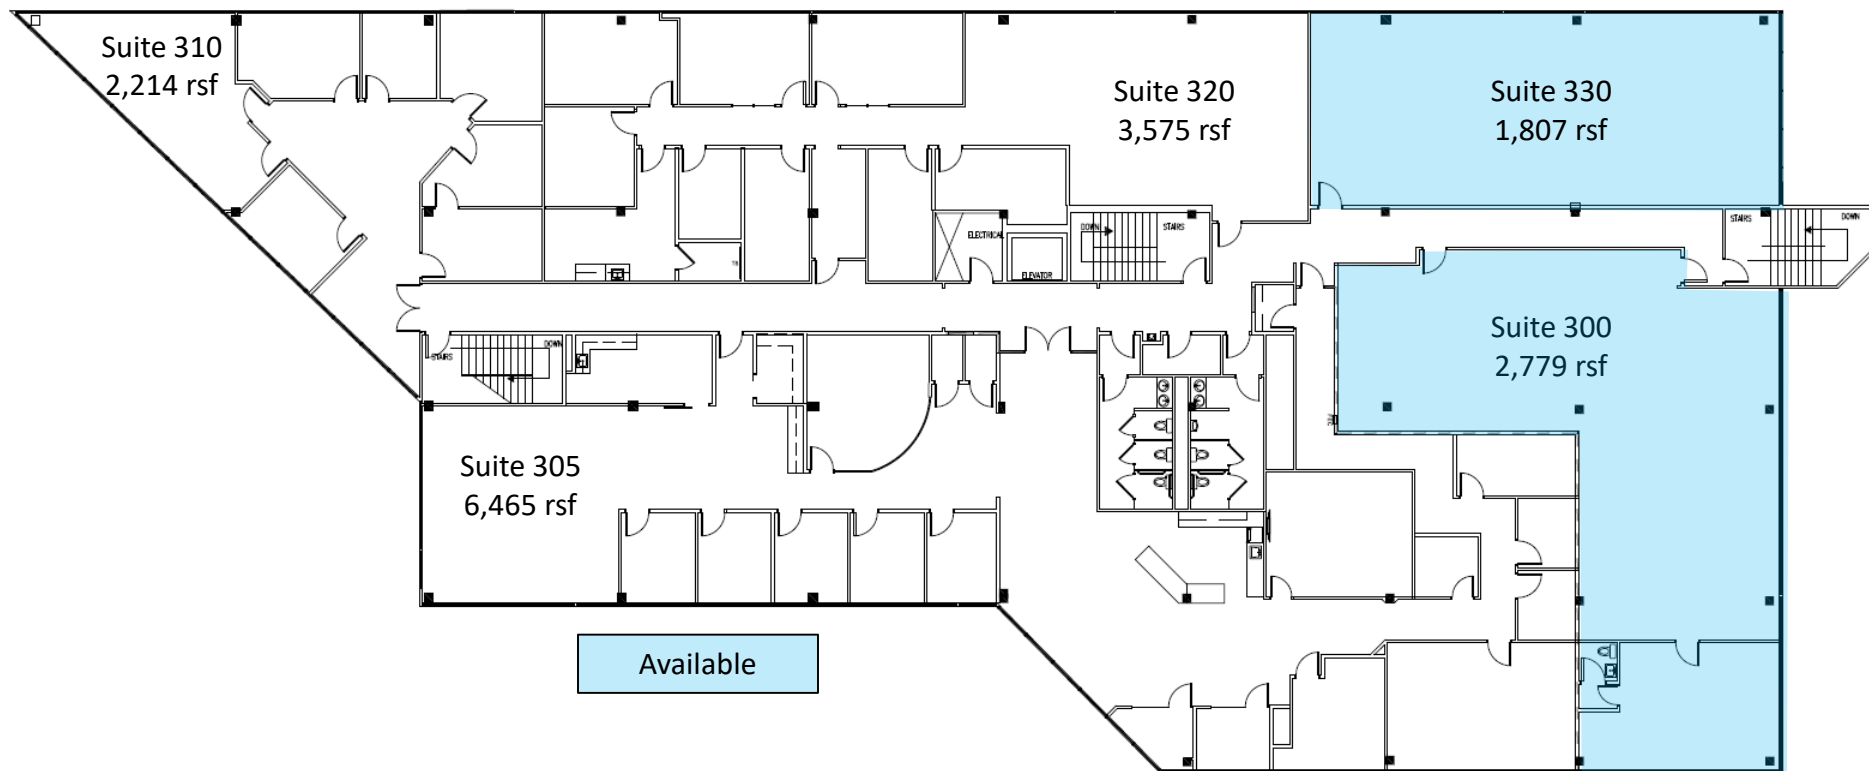

# Century Place

1900 Century Place NE, Atlanta, GA 30329

Third Floor

**Candy McIntyre**  
Vice President, Leasing

Direct: 770.623.2099

Mobile: 404.408.9788

[cmcintyre@BrandProperties.com](mailto:cmcintyre@BrandProperties.com)