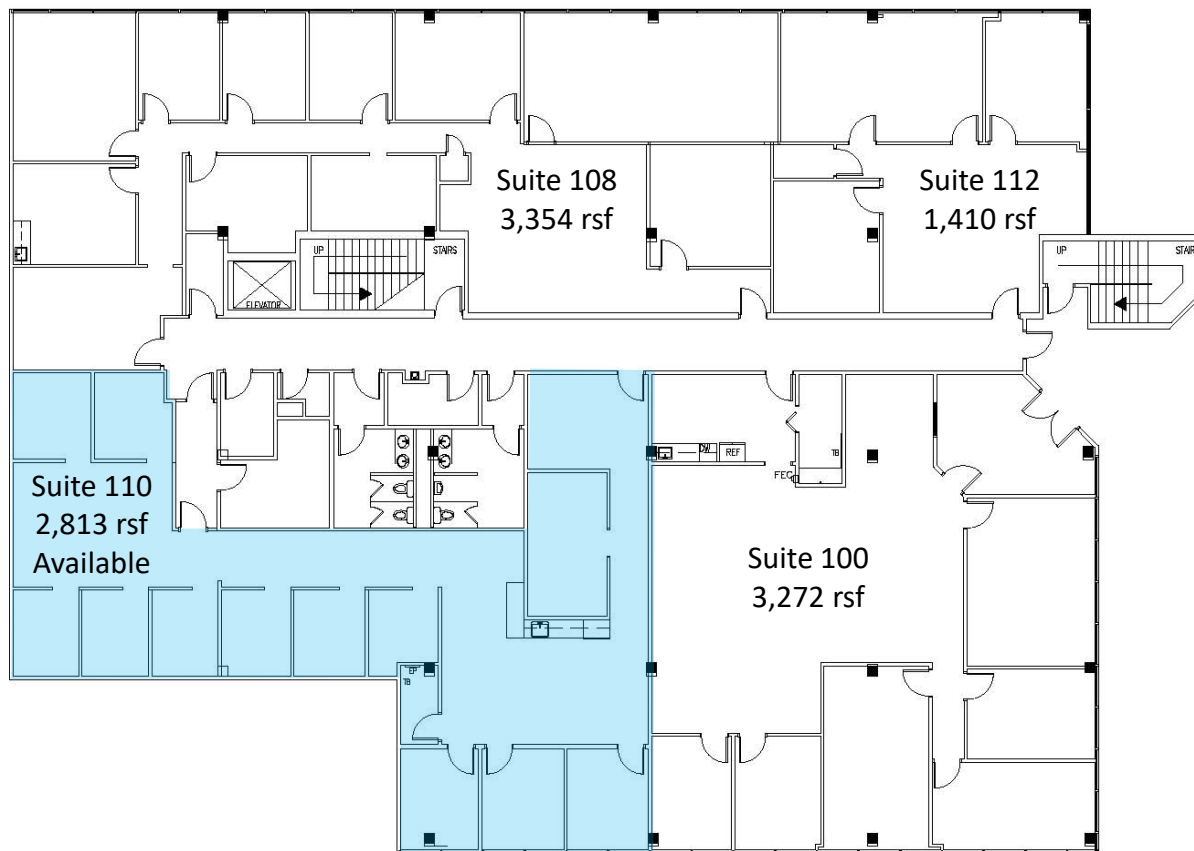

Century Place

1900 Century Place NE, Atlanta, GA 30329

First Floor

Candy McIntyre
Vice President, Leasing

Direct: 770.623.2099

Mobile: 404.408.9788

cmcintyre@BrandProperties.com

BRAND Real Estate Services

1960 Satellite Boulevard, Suite 1300

Duluth, Georgia 30097

770.476.4801 BrandProperties.com