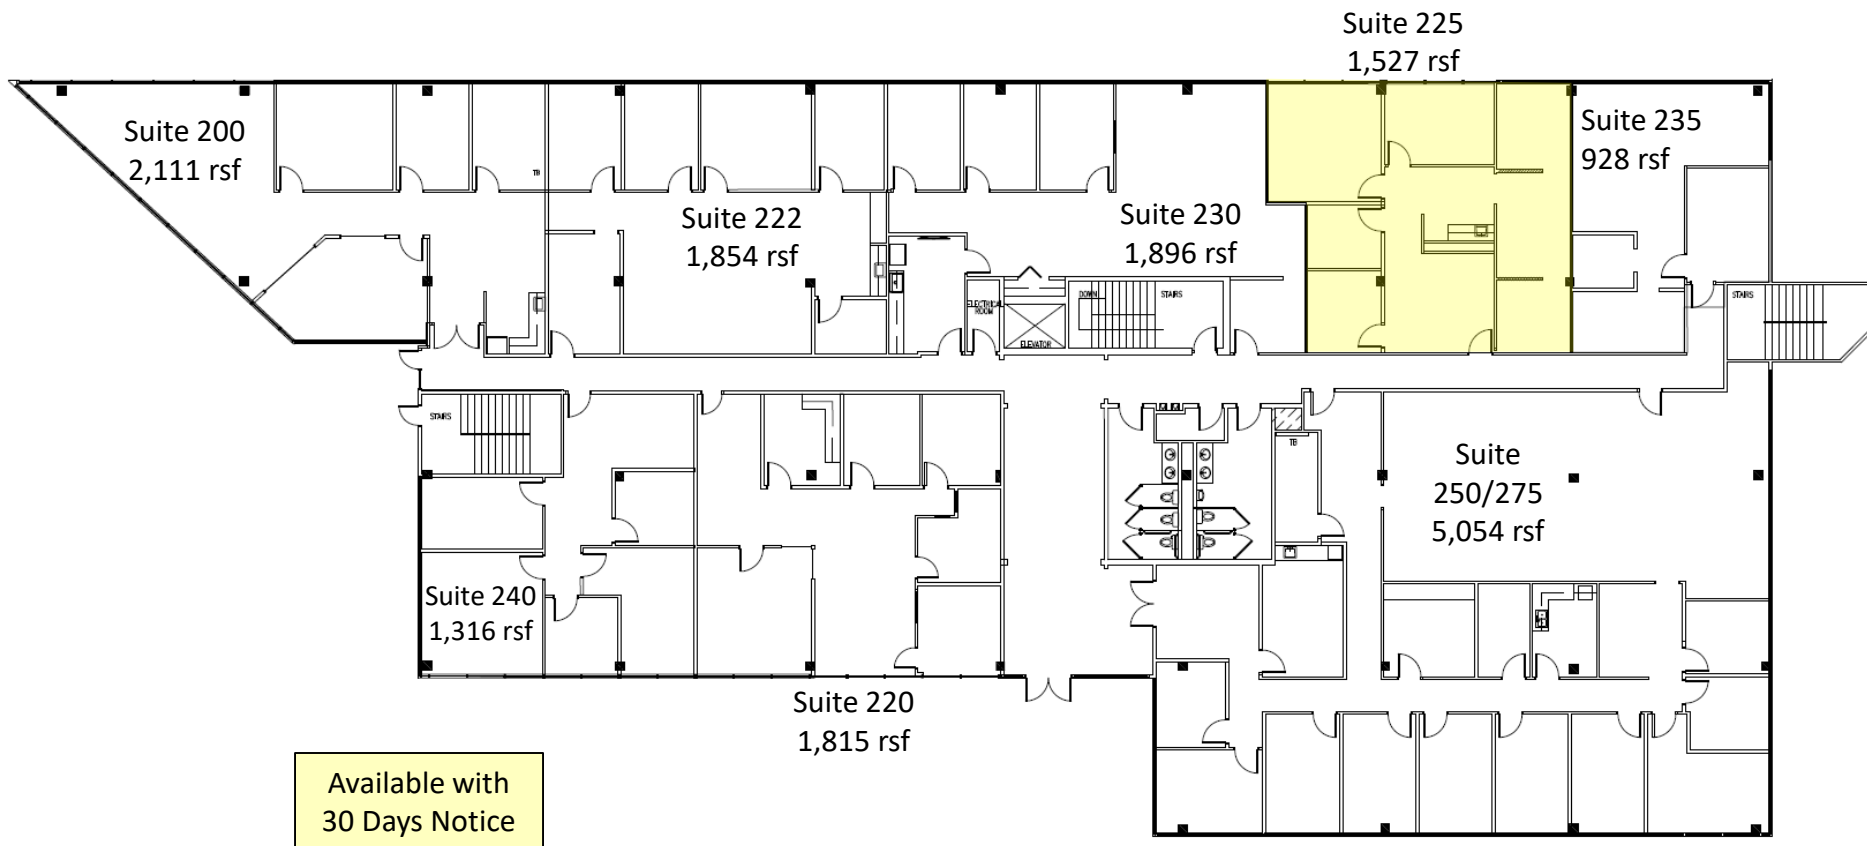

# Century Place

1900 Century Place NE, Atlanta, GA 30329  
Second Floor

Available with  
30 Days Notice

**Candy McIntyre**  
Vice President, Leasing

Direct: 770.623.2099

Mobile: 404.408.9788

[cmcintyre@BrandProperties.com](mailto:cmcintyre@BrandProperties.com)