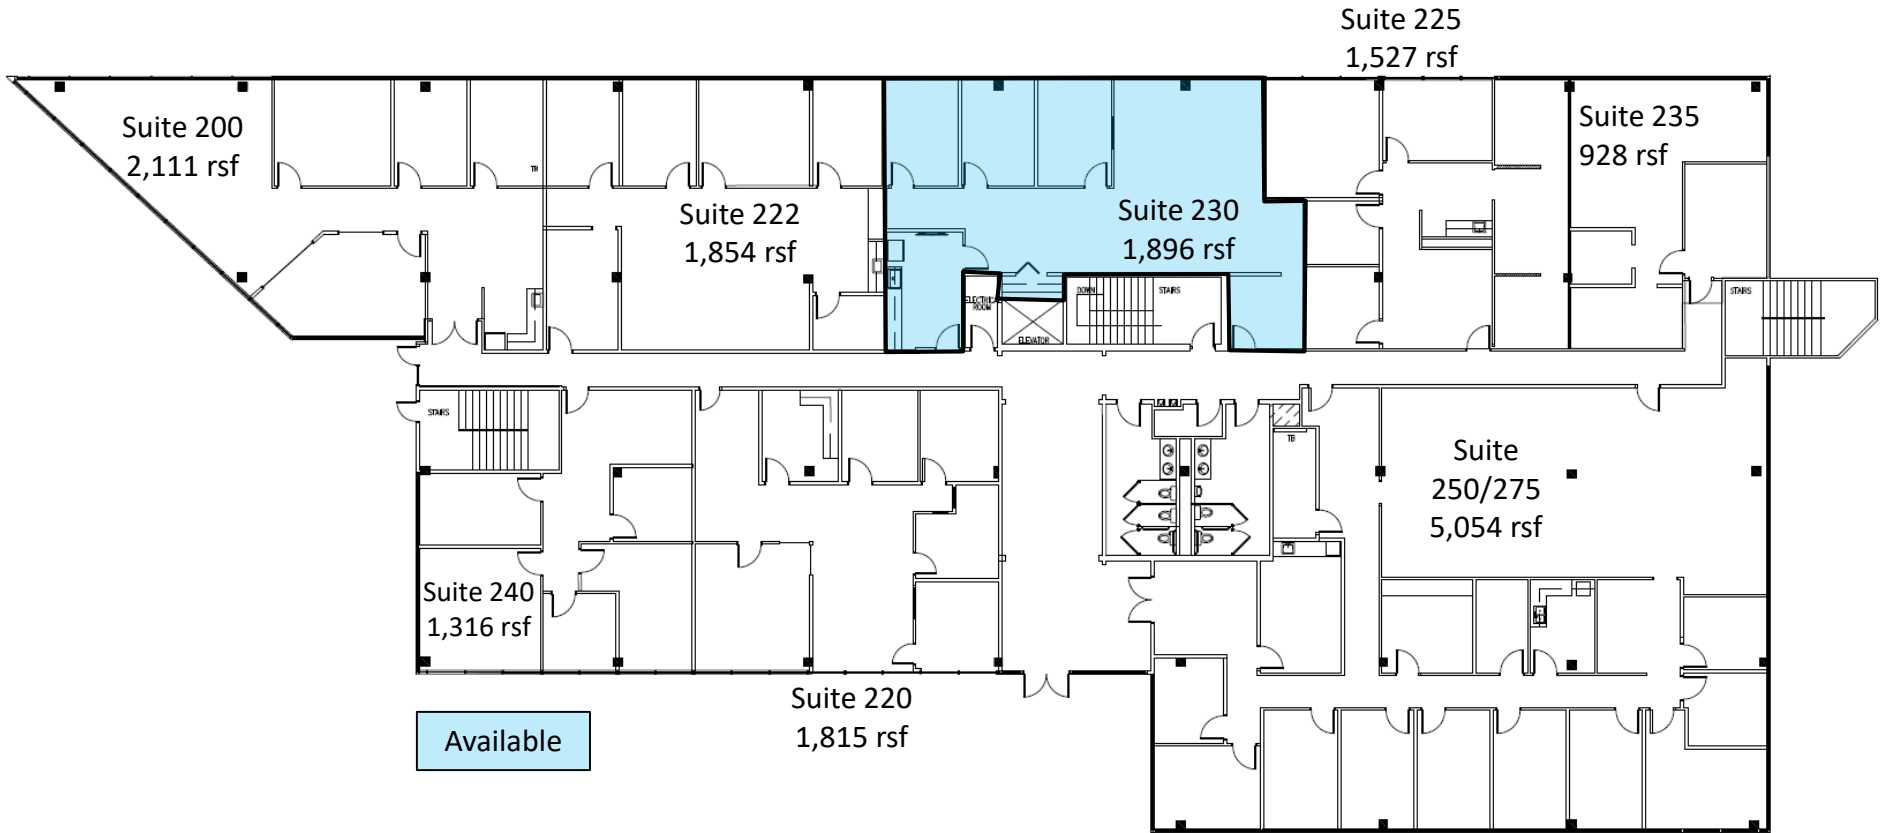

1960 Satellite Boulevard, Suite 1300

Duluth, Georgia 30097

770.476.4801 BrandProperties.com

Century Place

1900 Century Place NE, Atlanta, GA 30329
Second Floor

Candy McIntyre
Vice President, Leasing

Direct: 770.623.2099