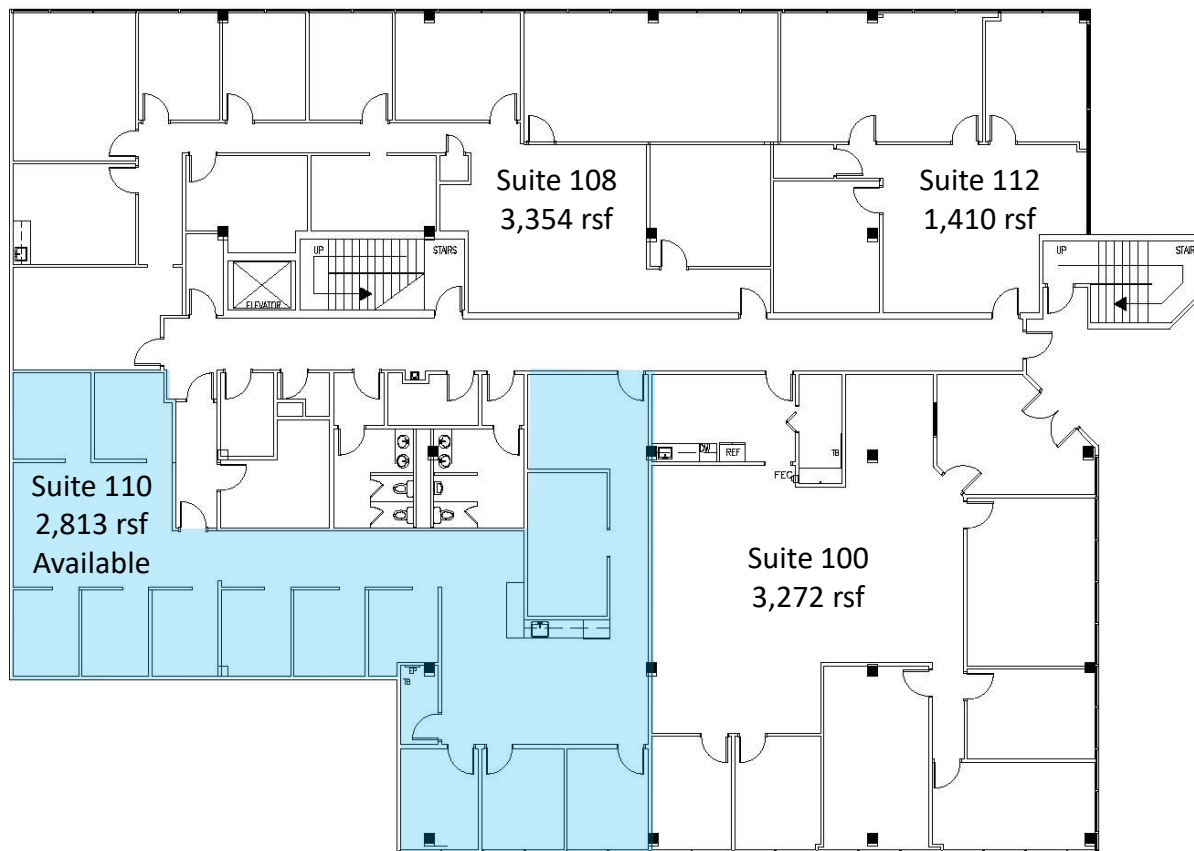

Century Place

1900 Century Place NE, Atlanta, GA 30329

First Floor

Candy McIntyre
Vice President, Leasing

Direct: 770.623.2099

Mobile: 404.408.9788

cmcintyre@BrandProperties.com

BRAND Real Estate Services