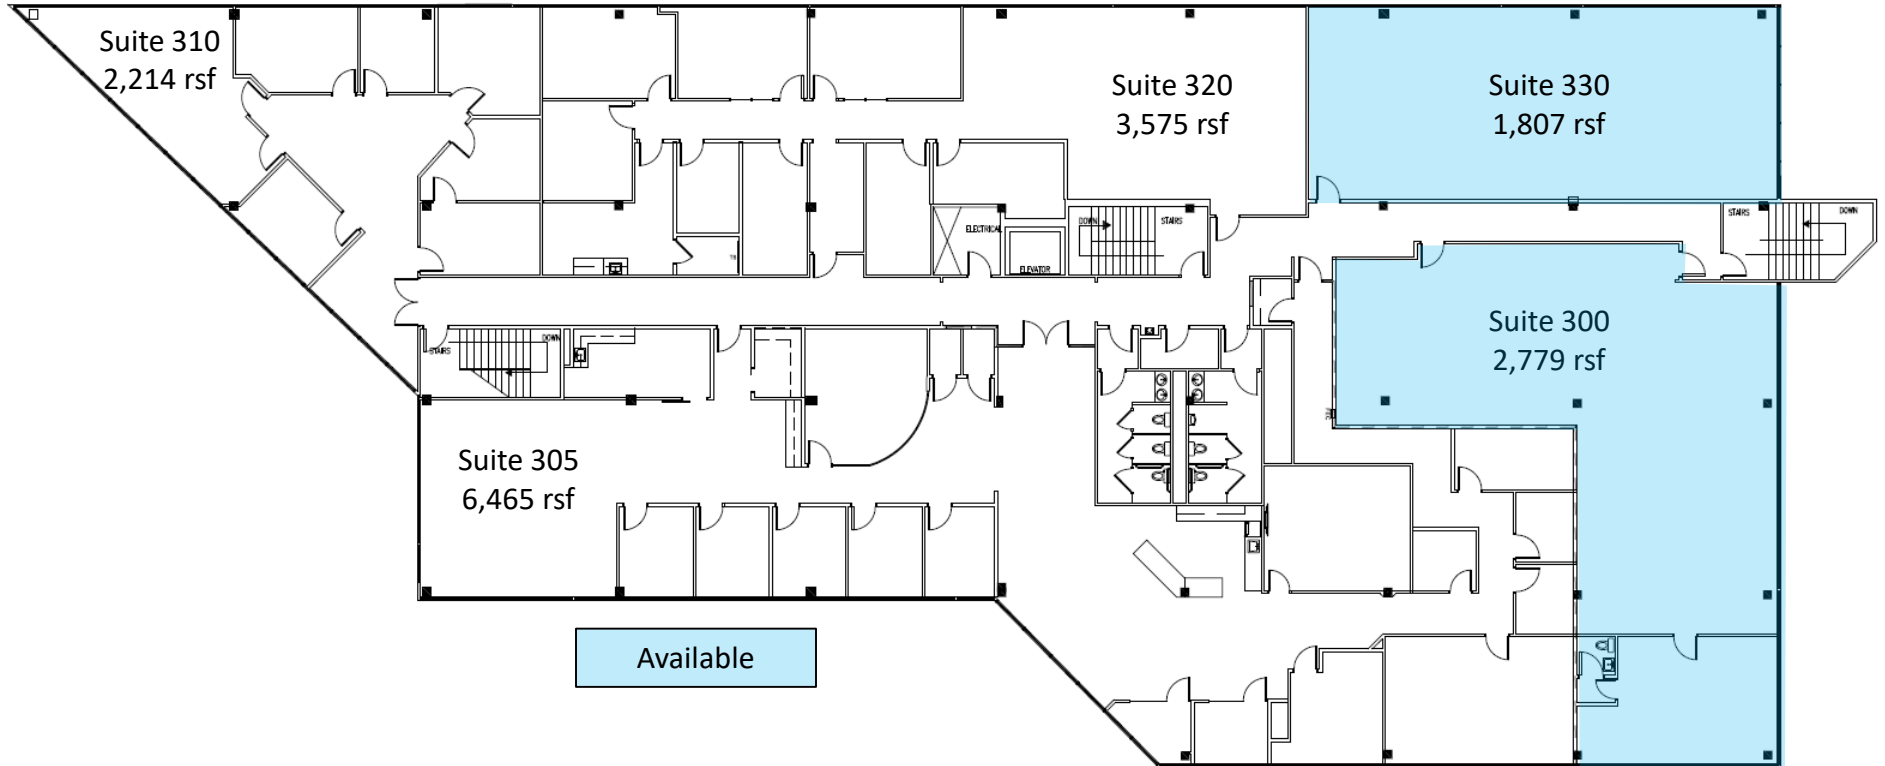

Mobile: 404.408.9788

cmcintyre@BrandProperties.com

BRAND Real Estate Services

1960 Satellite Boulevard, Suite 1300

Duluth, Georgia 30097

770.476.4801 BrandProperties.com

Century Place

1900 Century Place NE, Atlanta, GA 30329
Third Floor