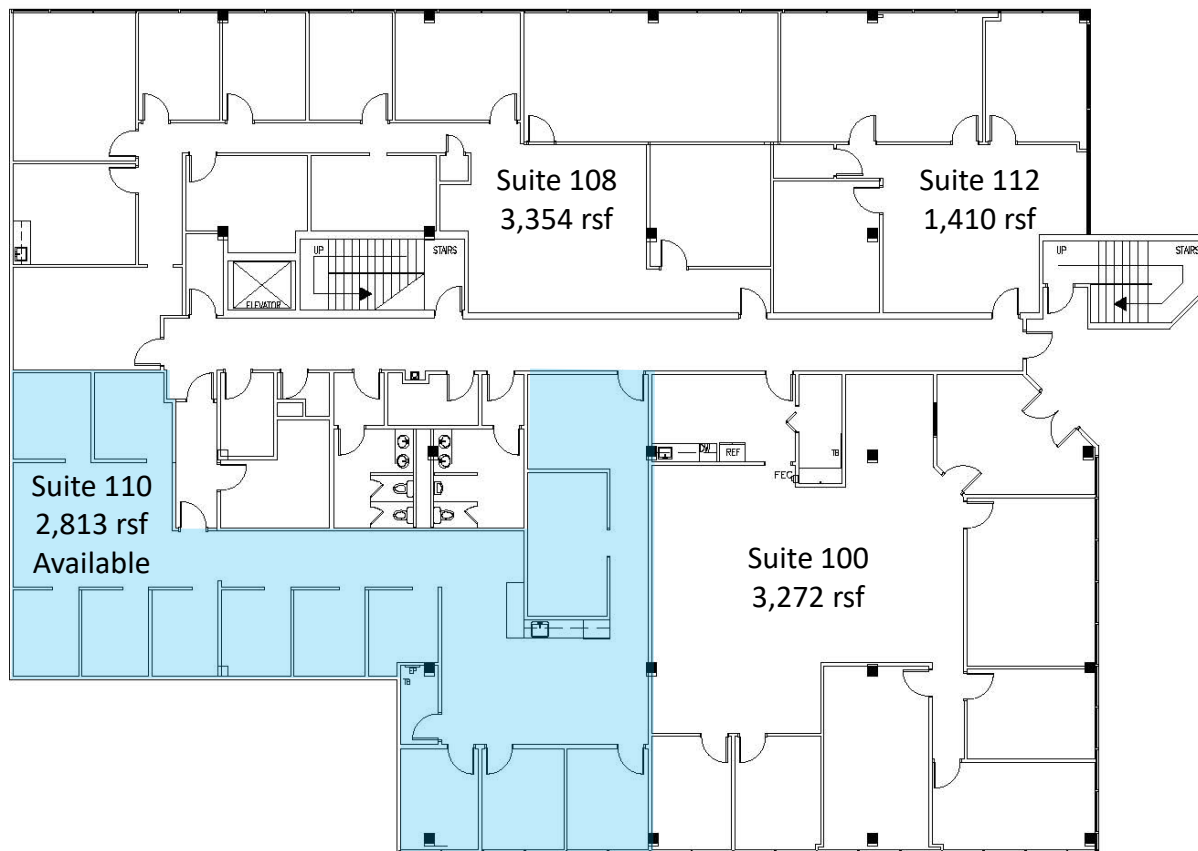

Century Place

1900 Century Place NE, Atlanta, GA 30329

First Floor

Candy McIntyre
Vice President, Leasing

Direct: 770.623.2099

Mobile: 404.408.9788

cmcintyre@BrandProperties.com

BRAND Real Estate Services