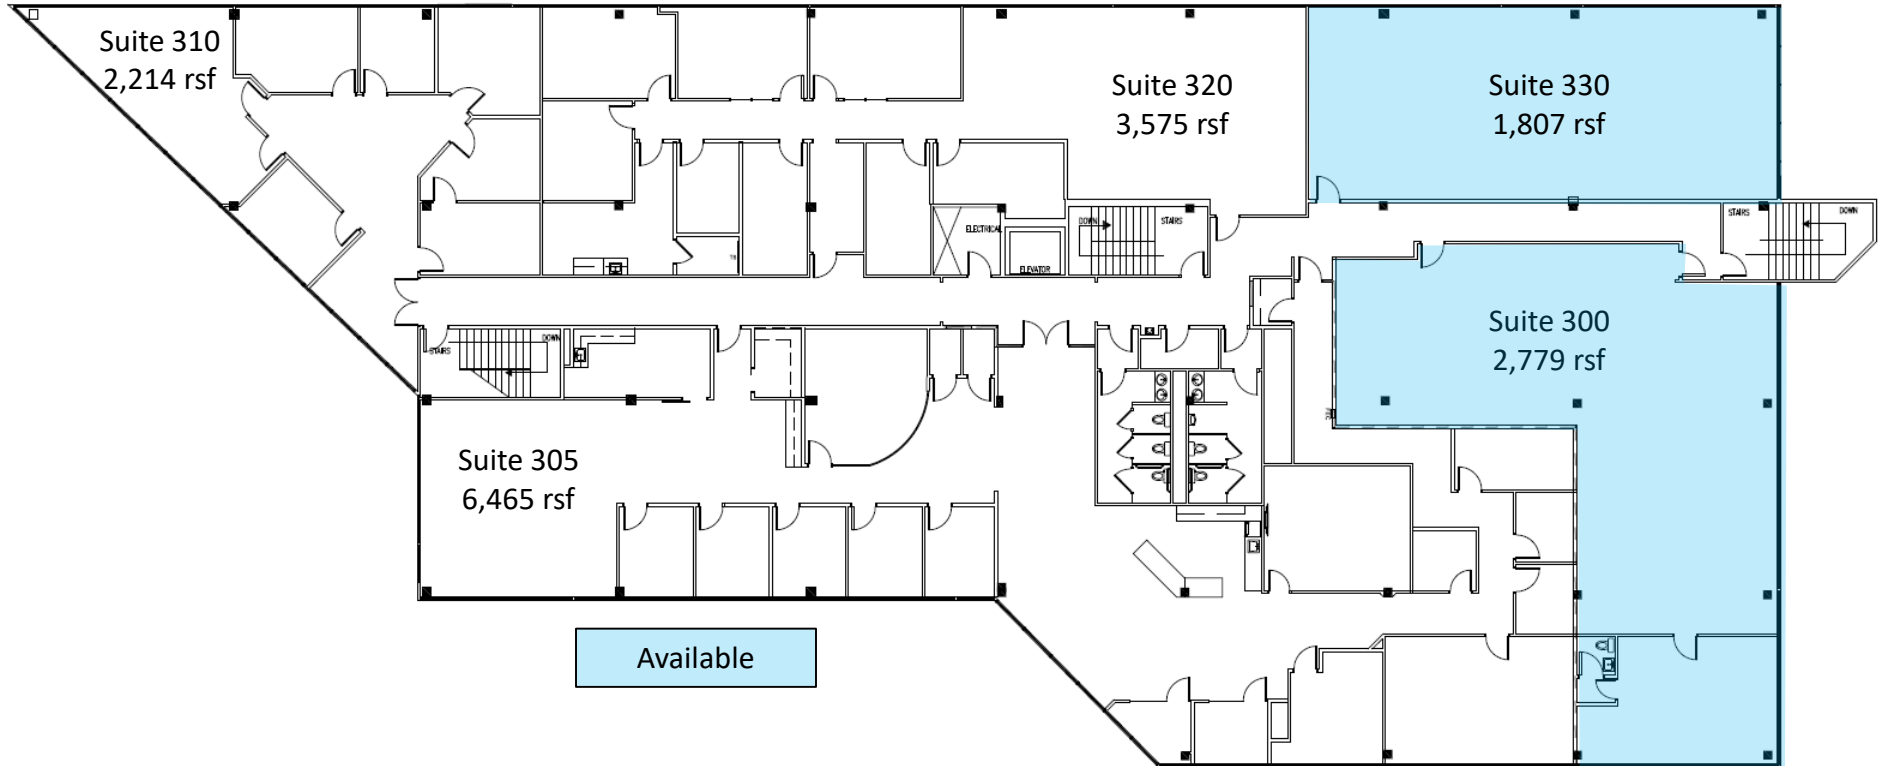

1960 Satellite Boulevard, Suite 1300

Duluth, Georgia 30097

770.476.4801 BrandProperties.com

Century Place

1900 Century Place NE, Atlanta, GA 30329
Third Floor

Candy McIntyre
Vice President, Leasing

Direct: 770.623.2099