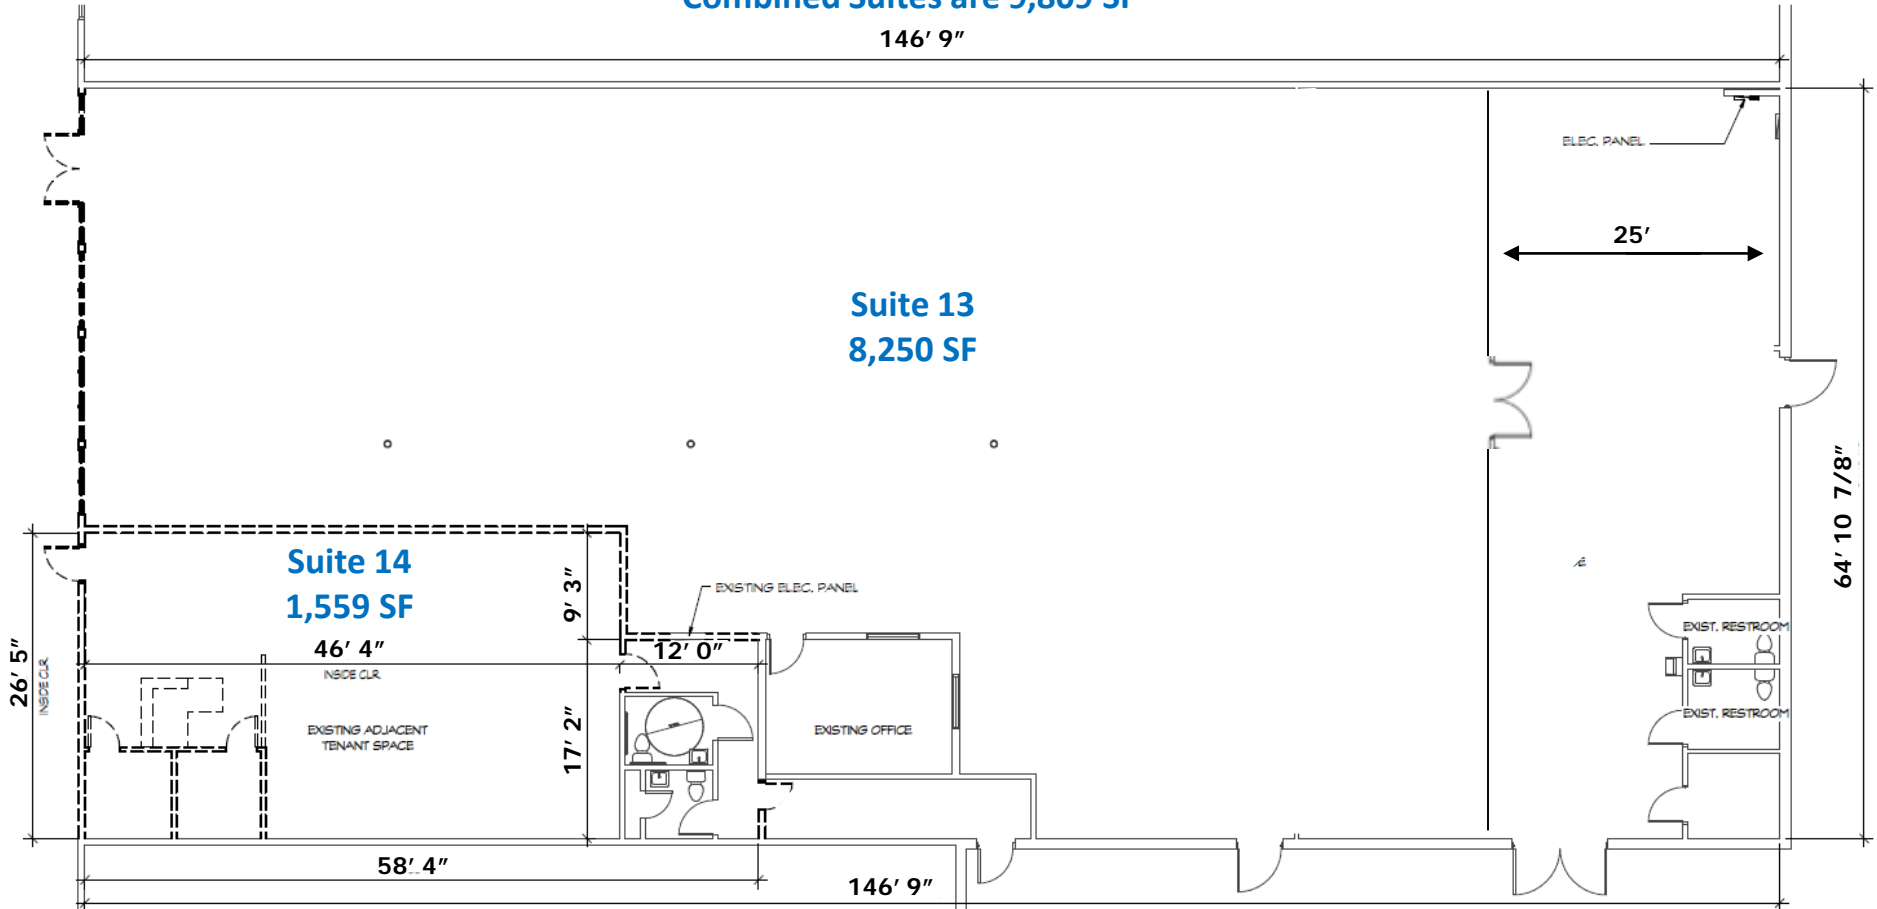

8 Flags – As Built Space Plan for Suites 13 & 14

Combined Suites are 9,809 SF

146' 9"

Suite 13
8,250 SF

Suite 14
1,559 SF

1 AS-BUILT
A01 SCALE: 1/8" = 1'-0"

Thomas W. Wheeler, Jr.
Associate Broker
Mobile: 404.285.3257
tomsipad@gmail.com