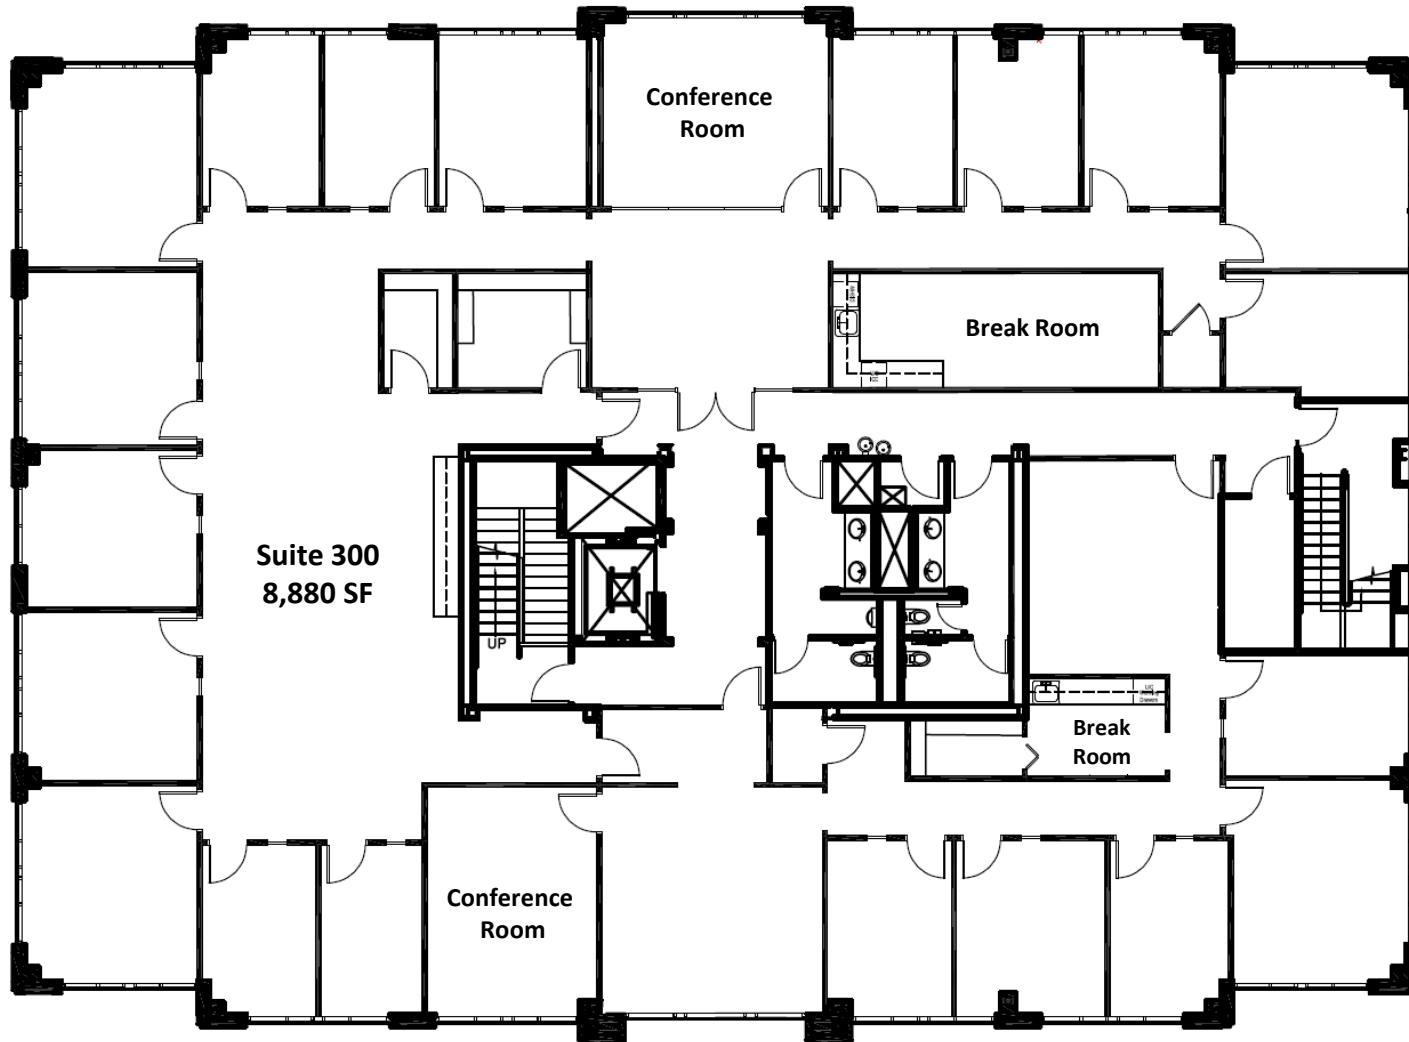

6224 Sugarloaf Parkway, Duluth, GA 30097

Third Floor

Candy McIntyre
Vice President, Leasing
Direct: 770.623.2099
Mobile: 404.408.9788
cmcintyre@BrandProperties.com

BRAND Real Estate Services

1960 Satellite Boulevard, Suite 1300
Duluth, Georgia 30097
770.476.4801 BrandProperties.com