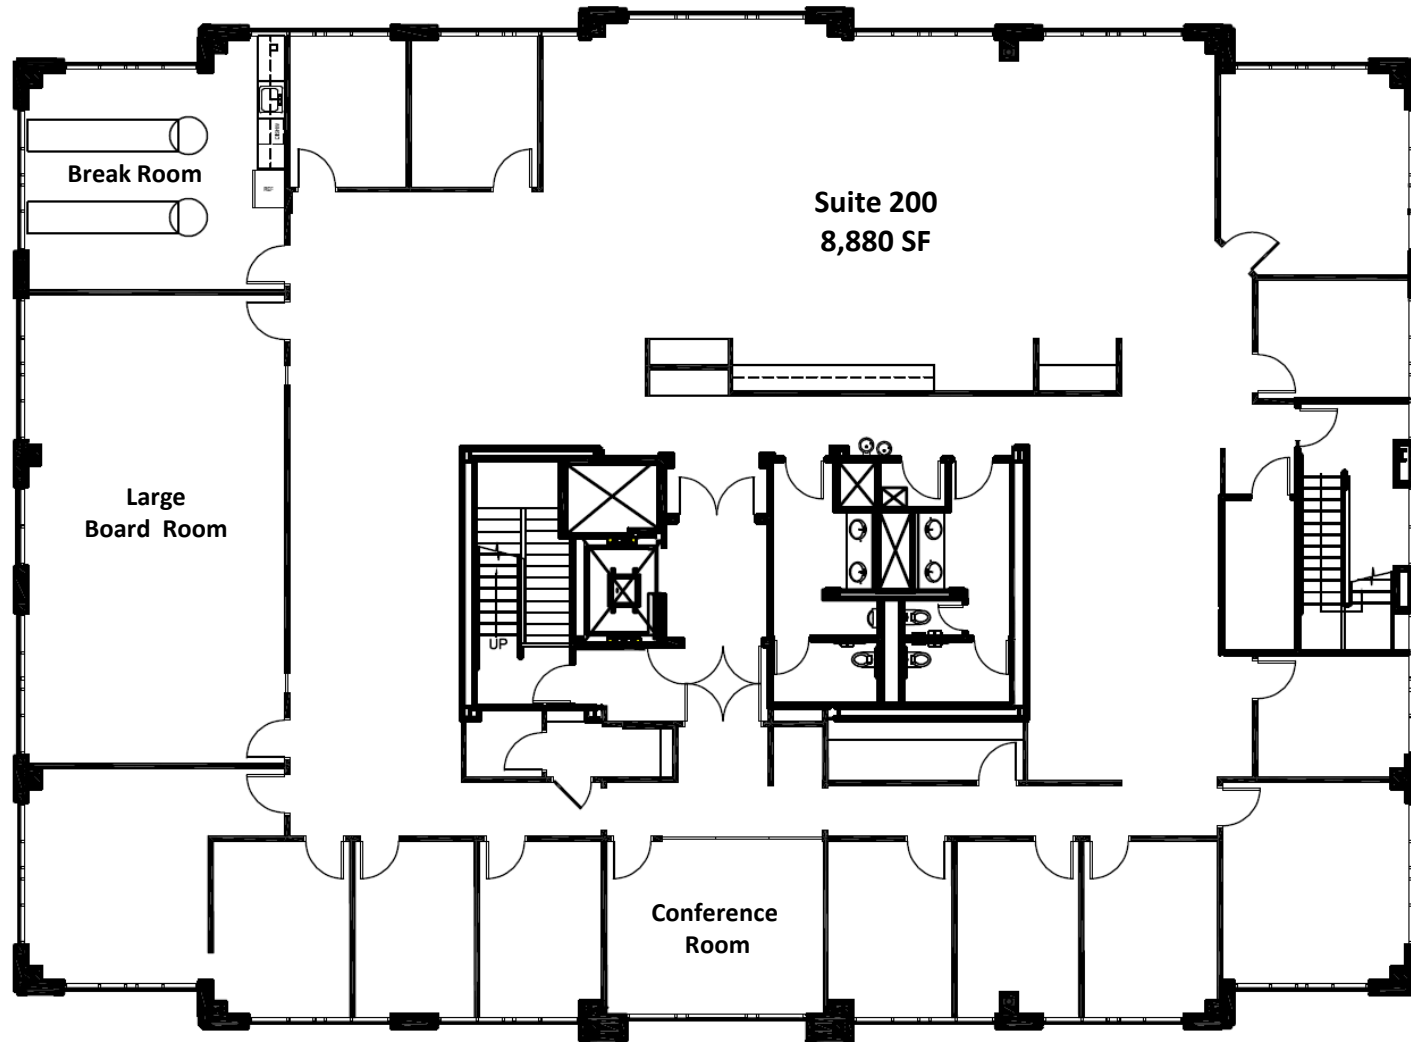

6224 Sugarloaf Parkway, Duluth, GA 30097

Second Floor

Candy McIntyre
Vice President, Leasing
Direct: 770.623.2099
Mobile: 404.408.9788
cmcintyre@BrandProperties.com

BRAND Real Estate Services

1960 Satellite Boulevard, Suite 1300
Duluth, Georgia 30097
770.476.4801 BrandProperties.com