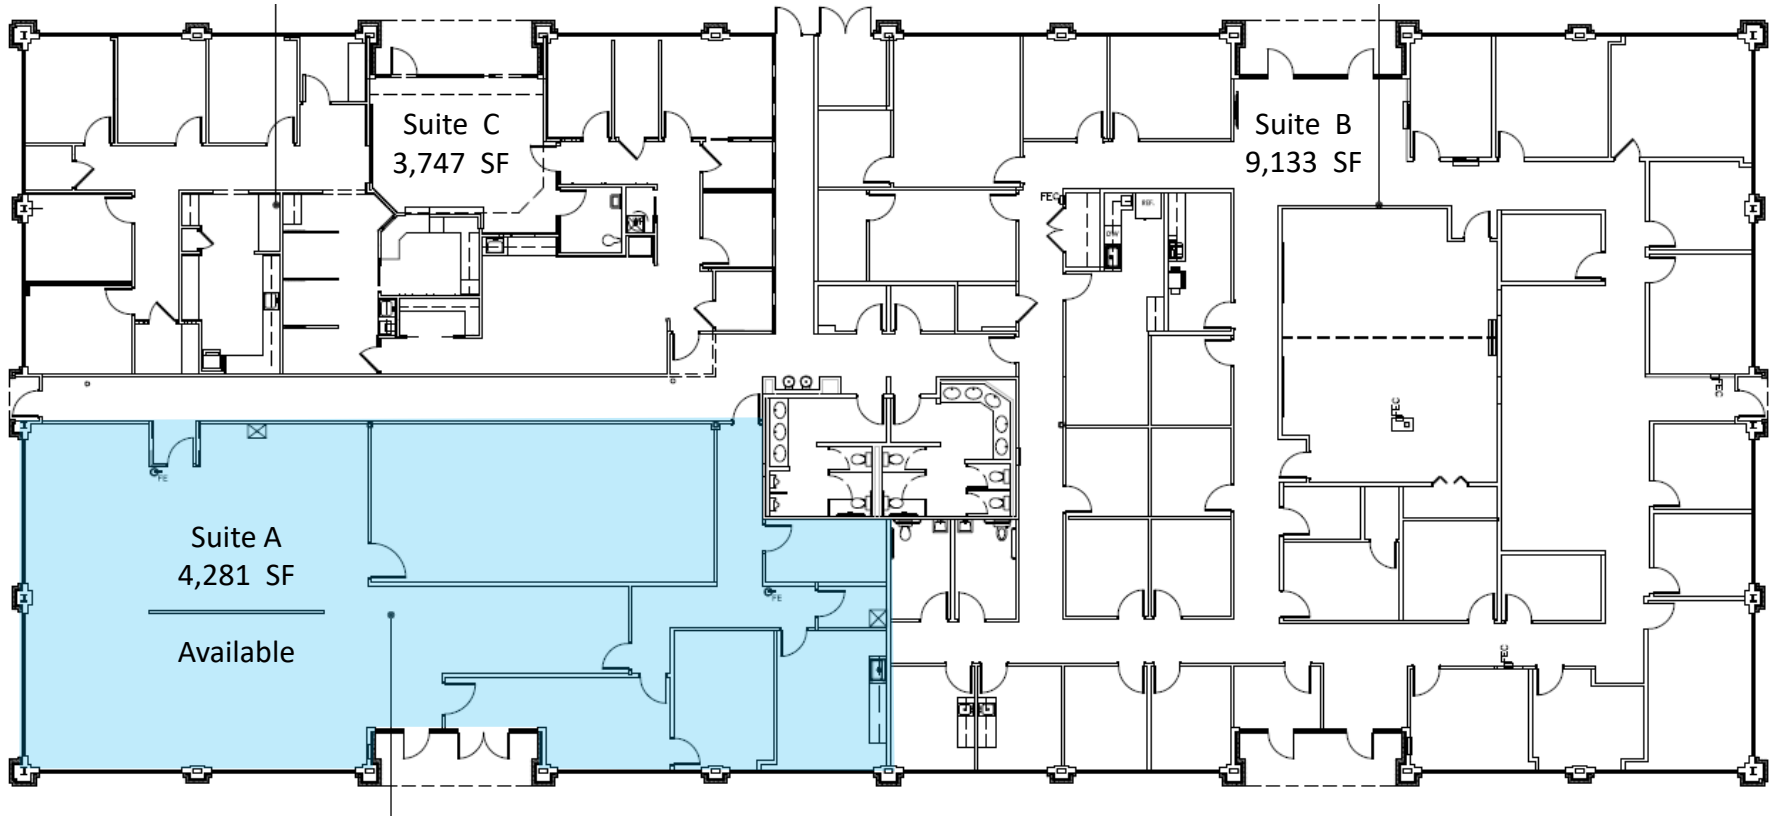

Century Place

3103 Clairmont Road NE, Atlanta, GA 30329

Candy McIntyre
Vice President, Leasing

Direct: 770.623.2099

Mobile: 404.408.9788

cmcintyre@BrandProperties.com

BRAND Real Estate Services

1960 Satellite Boulevard, Suite 1300
Duluth, Georgia 30097

770.476.4801 BrandProperties.com