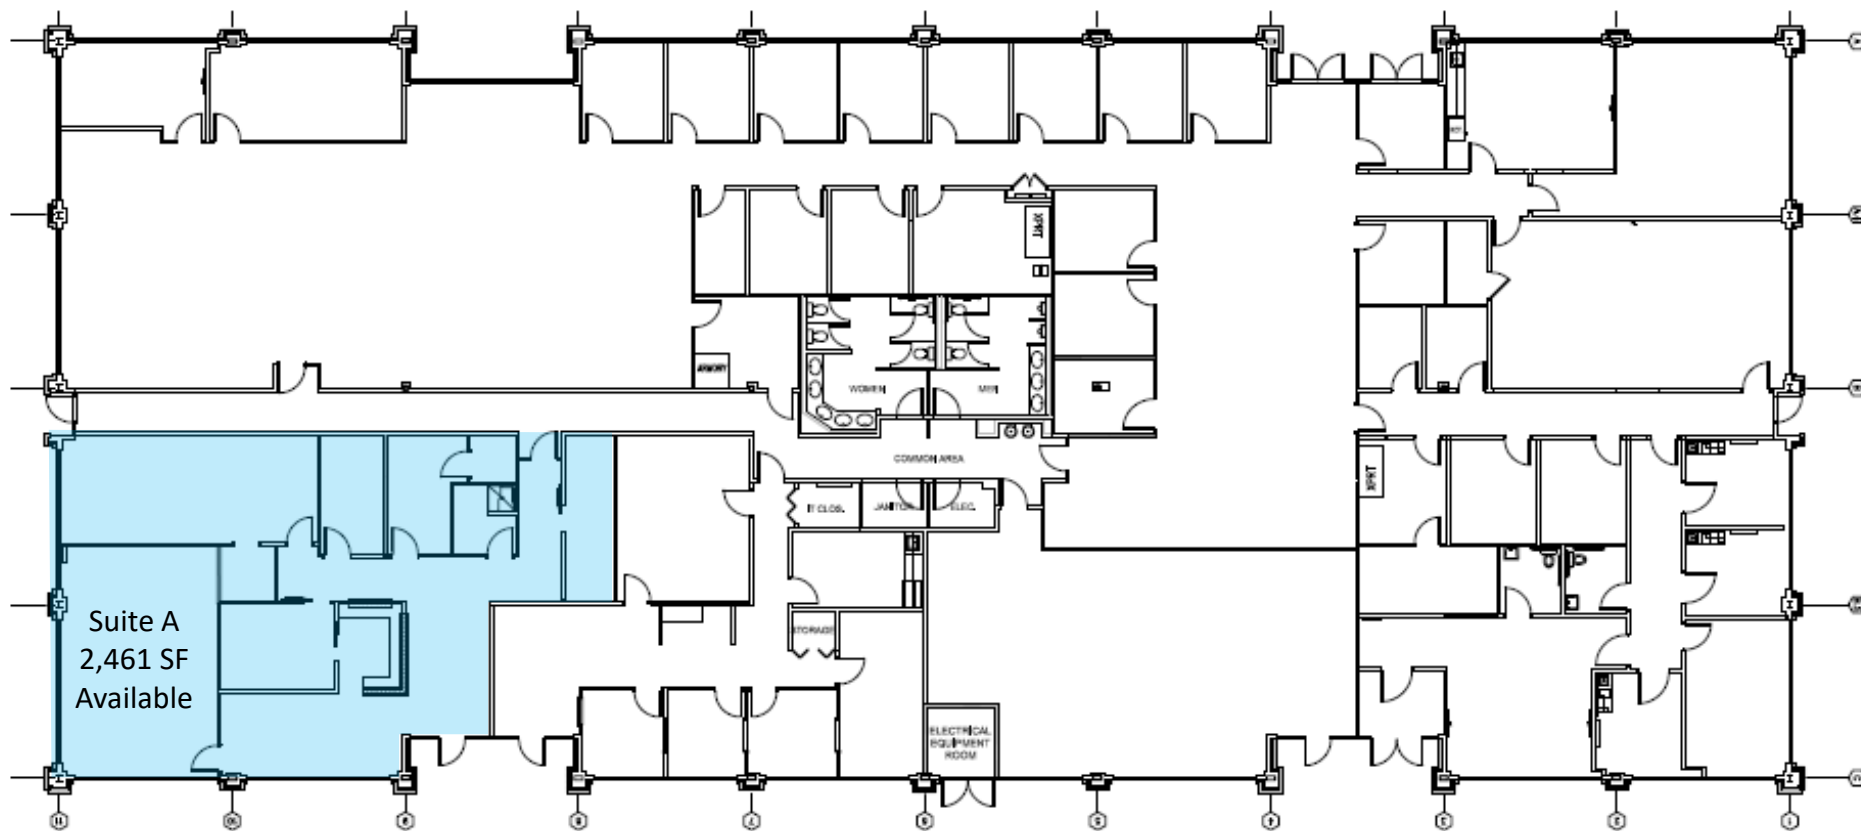

Century Place

3101 Clairmont Road NE, Atlanta, GA 30329

Candy McIntyre
Vice President, Leasing

Direct: 770.623.2099

Mobile: 404.408.9788

cmcintyre@BrandProperties.com

BRAND Real Estate Services

1960 Satellite Boulevard, Suite 1300

Duluth, Georgia 30097

770.476.4801 BrandProperties.com