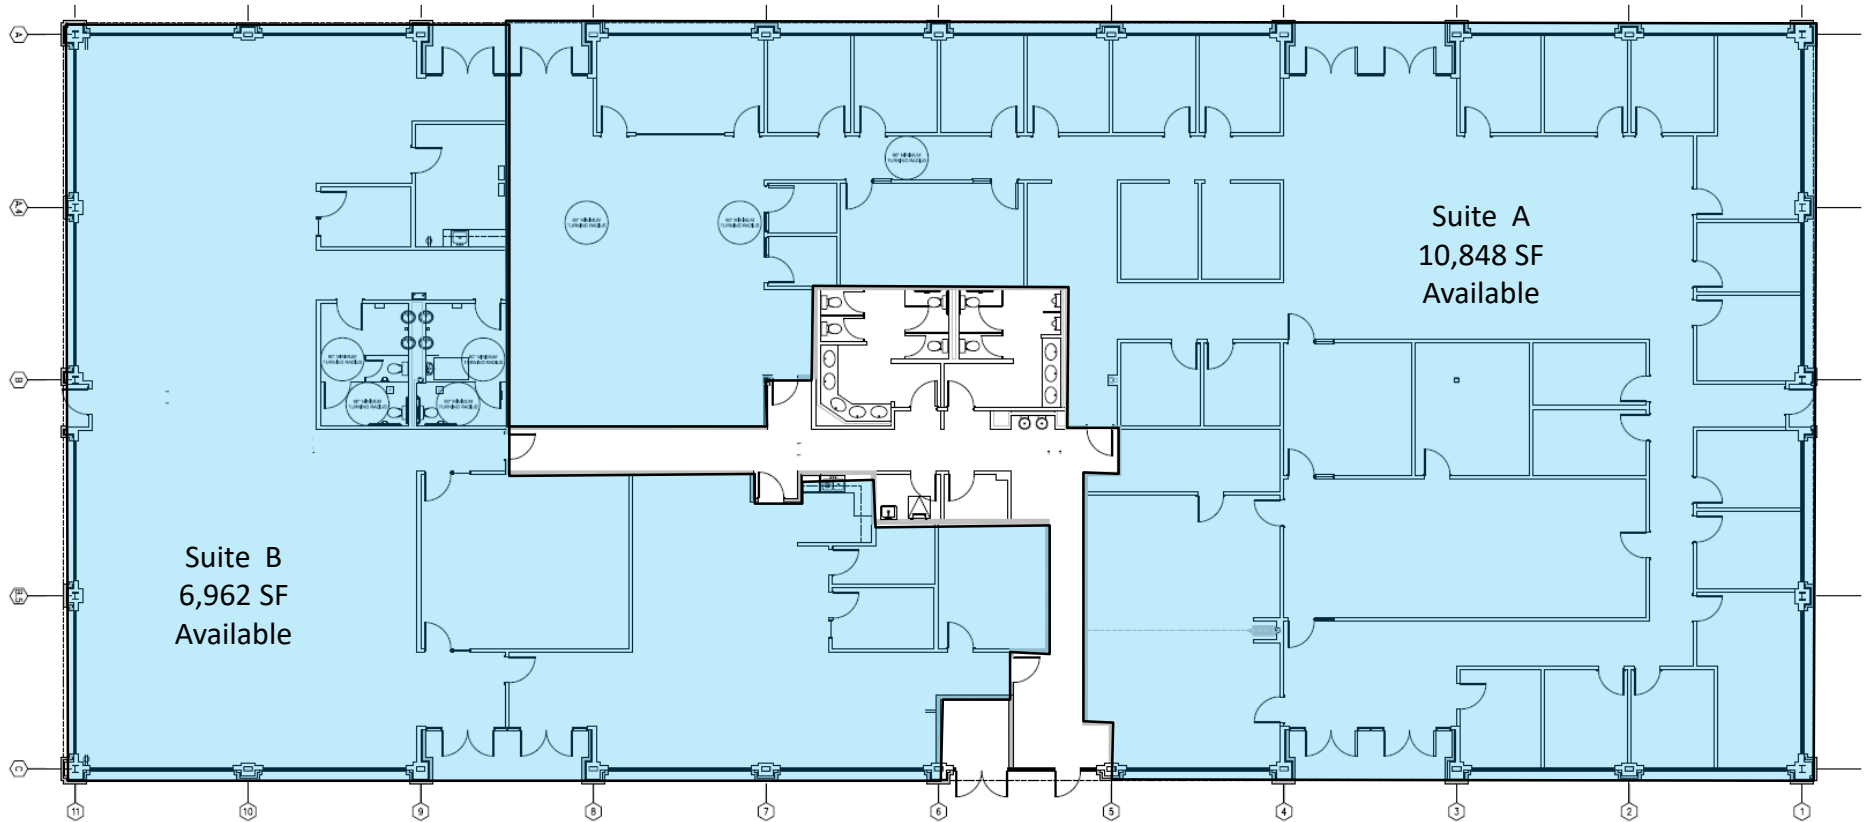

BRAND Real Estate Services
1960 Satellite Boulevard, Suite 1300
Duluth, Georgia 30097
770.476.4801 BrandProperties.com

Century Place

3111 Clairmont Road NE, Atlanta, GA 30329

Whole Building
17,810 SF Available