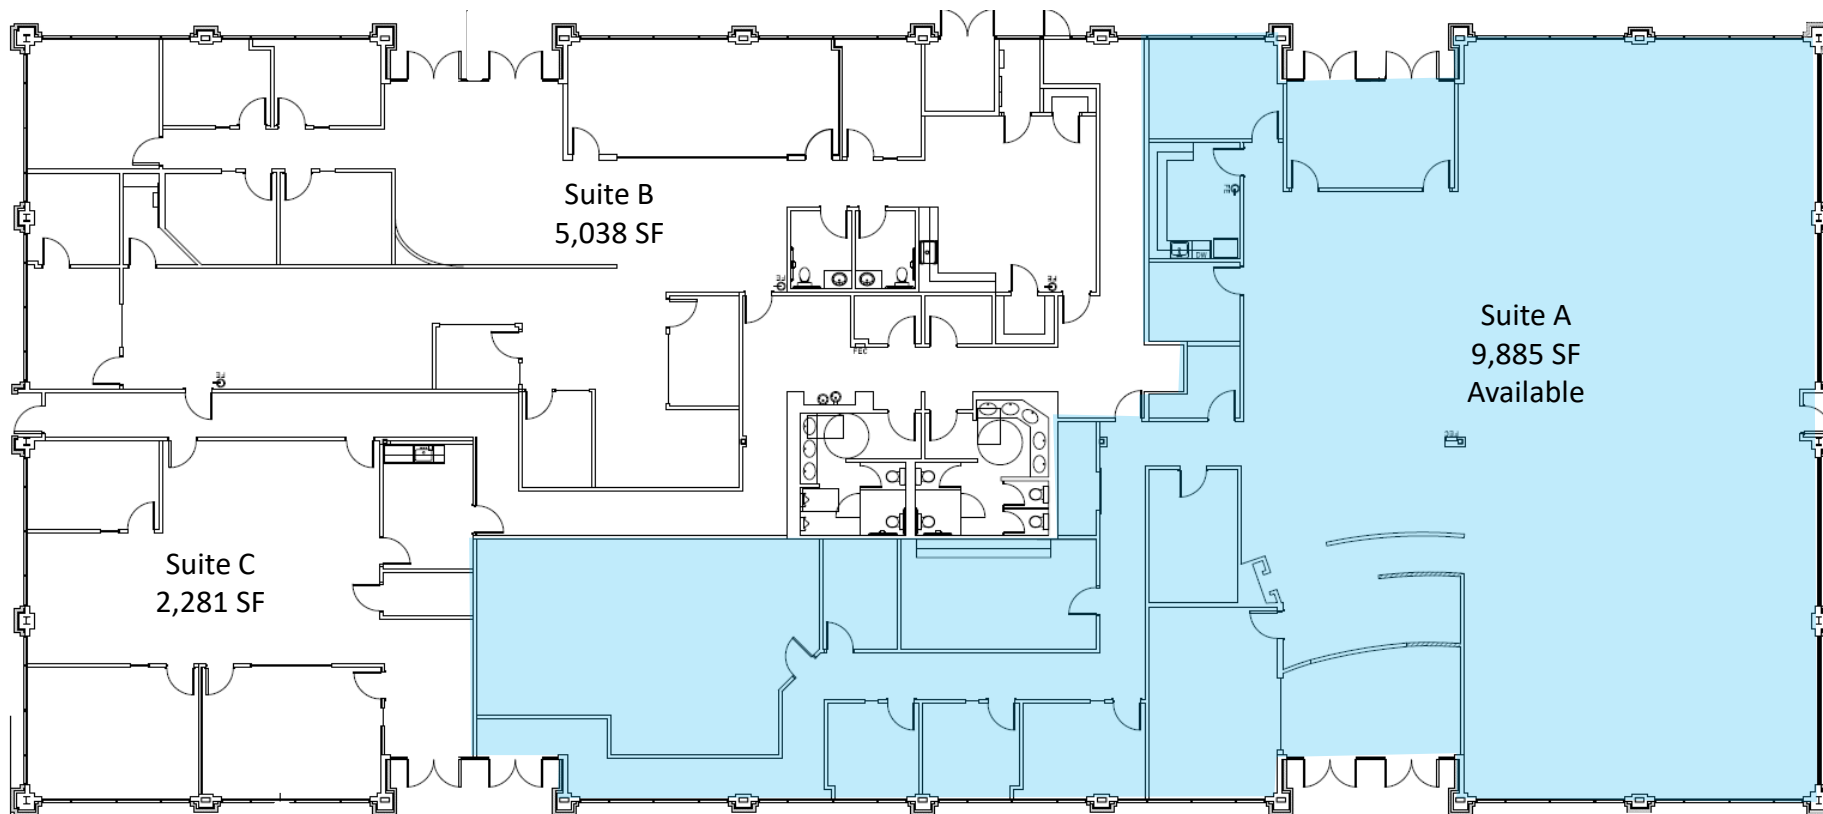

Century Place

3107 Clairmont Road NE, Atlanta, GA 30329

Candy McIntyre
Vice President, Leasing
Direct: 770.623.2099
Mobile: 404.408.9788
cmcintyre@BrandProperties.com

BRAND Real Estate Services
1960 Satellite Boulevard, Suite 1300
Duluth, Georgia 30097
770.476.4801 BrandProperties.com