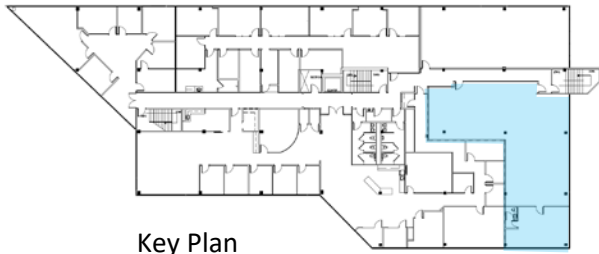

# 1900 Century Place

Suite 300  
2,779 rsf

Key Plan

**Candy McIntyre**  
Vice President, Leasing

Direct: 770.623.2099

Mobile: 404.408.9788

[cmcintyre@BrandProperties.com](mailto:cmcintyre@BrandProperties.com)