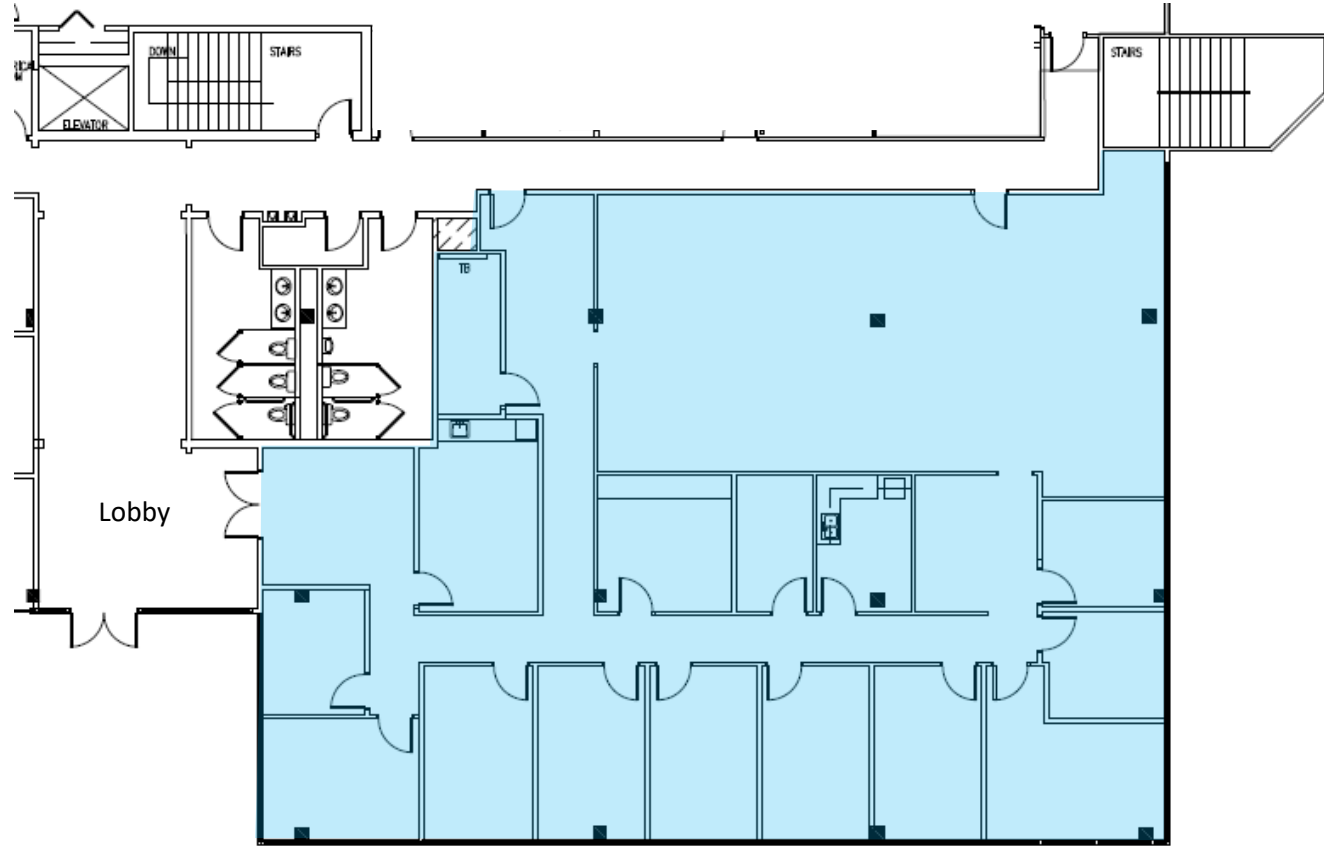

1900 Century Place

Suite 250/275
5,054 rsf

Candy McIntyre
Vice President, Leasing

Direct: 770.623.2099

Mobile: 404.408.9788

cmcintyre@BrandProperties.com

BRAND Real Estate Services

1960 Satellite Boulevard, Suite 1300
Duluth, Georgia 30097

770.476.4801 BrandProperties.com