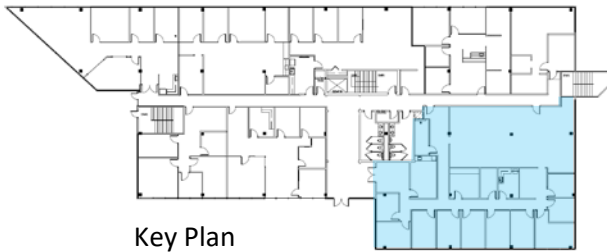

1900 Century Place

Suite 250/275
5,054 rsf

Candy McIntyre
Vice President, Leasing

Direct: 770.623.2099

Mobile: 404.408.9788

cmcintyre@BrandProperties.com

BRAND Real Estate Services

1960 Satellite Boulevard, Suite 1300
Duluth, Georgia 30097

770.476.4801 BrandProperties.com