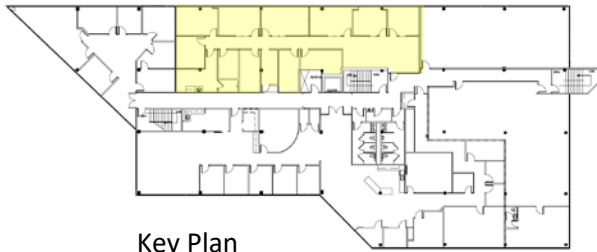

1900 Century Place

Suite 320
3,575 rsf

Key Plan

Available with
90 days notice