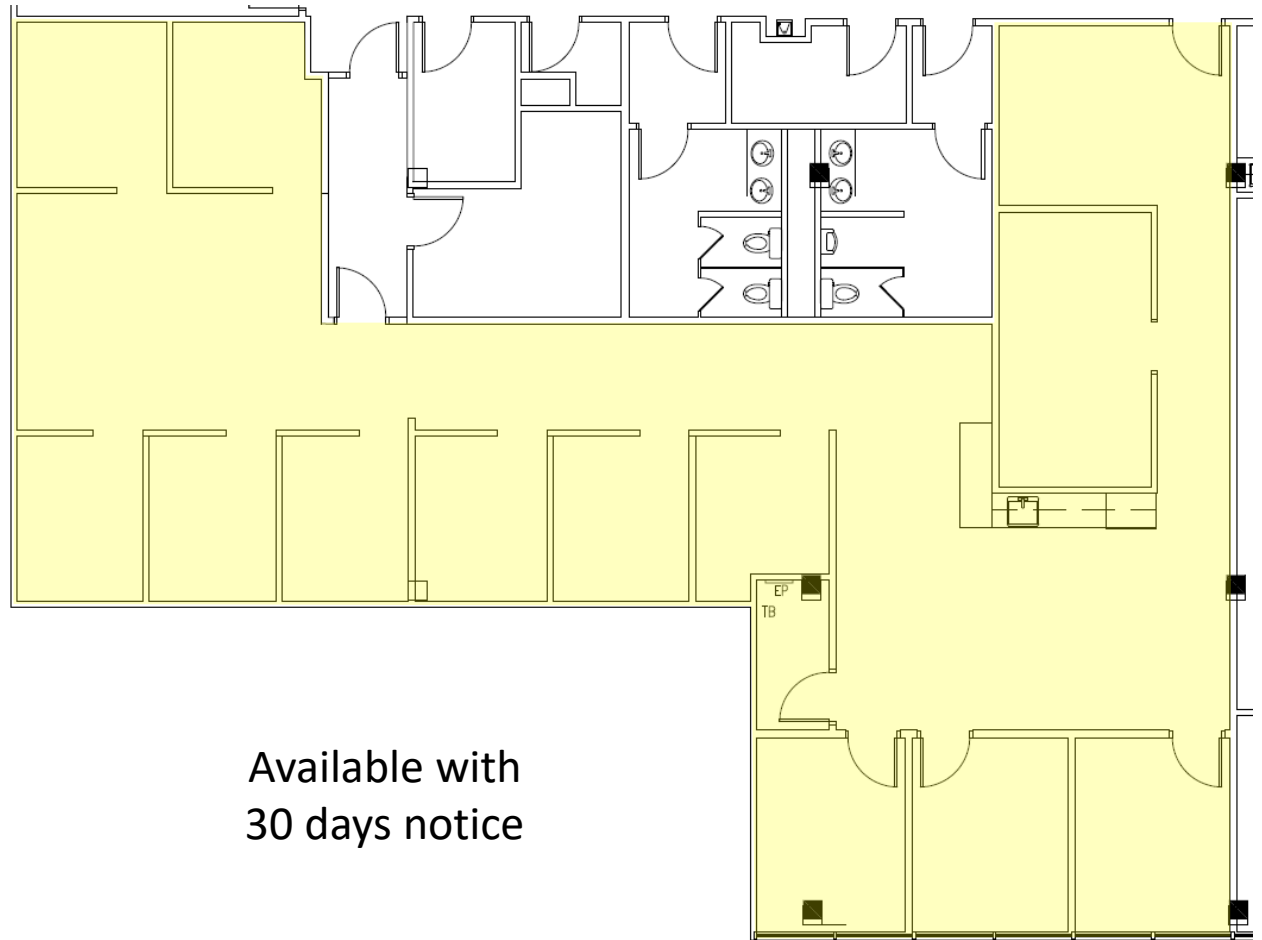

# 1900 Century Place

Suite 110  
2,813 rsf

Available with  
30 days notice

**Candy McIntyre**  
Vice President, Leasing

Direct: 770.623.2099

Mobile: 404.408.9788

[cmcintyre@BrandProperties.com](mailto:cmcintyre@BrandProperties.com)