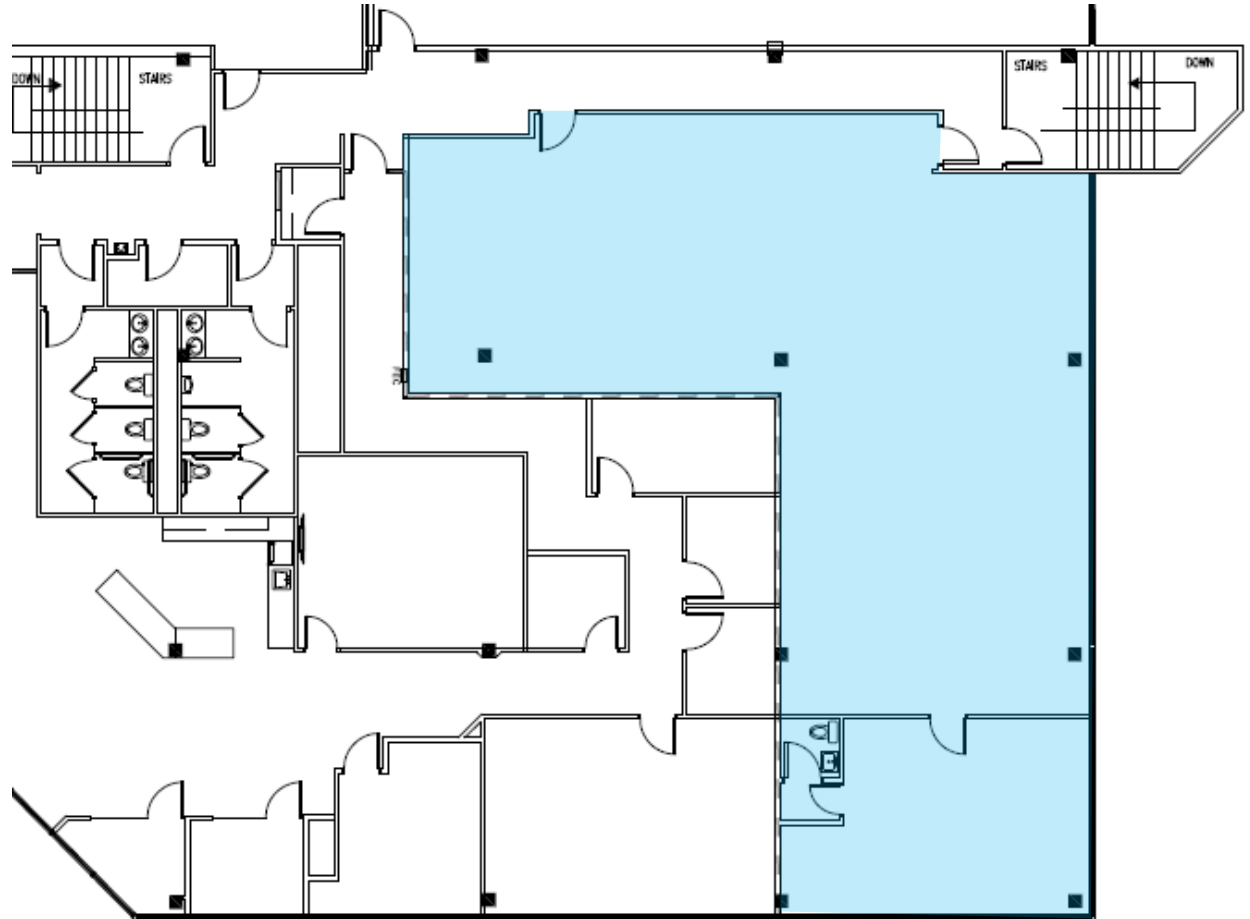

# 1900 Century Place

Suite 300  
2,779 rsf

Key Plan

**Candy McIntyre**  
Vice President, Leasing

Direct: 770.623.2099

Mobile: 404.408.9788

[cmcintyre@BrandProperties.com](mailto:cmcintyre@BrandProperties.com)