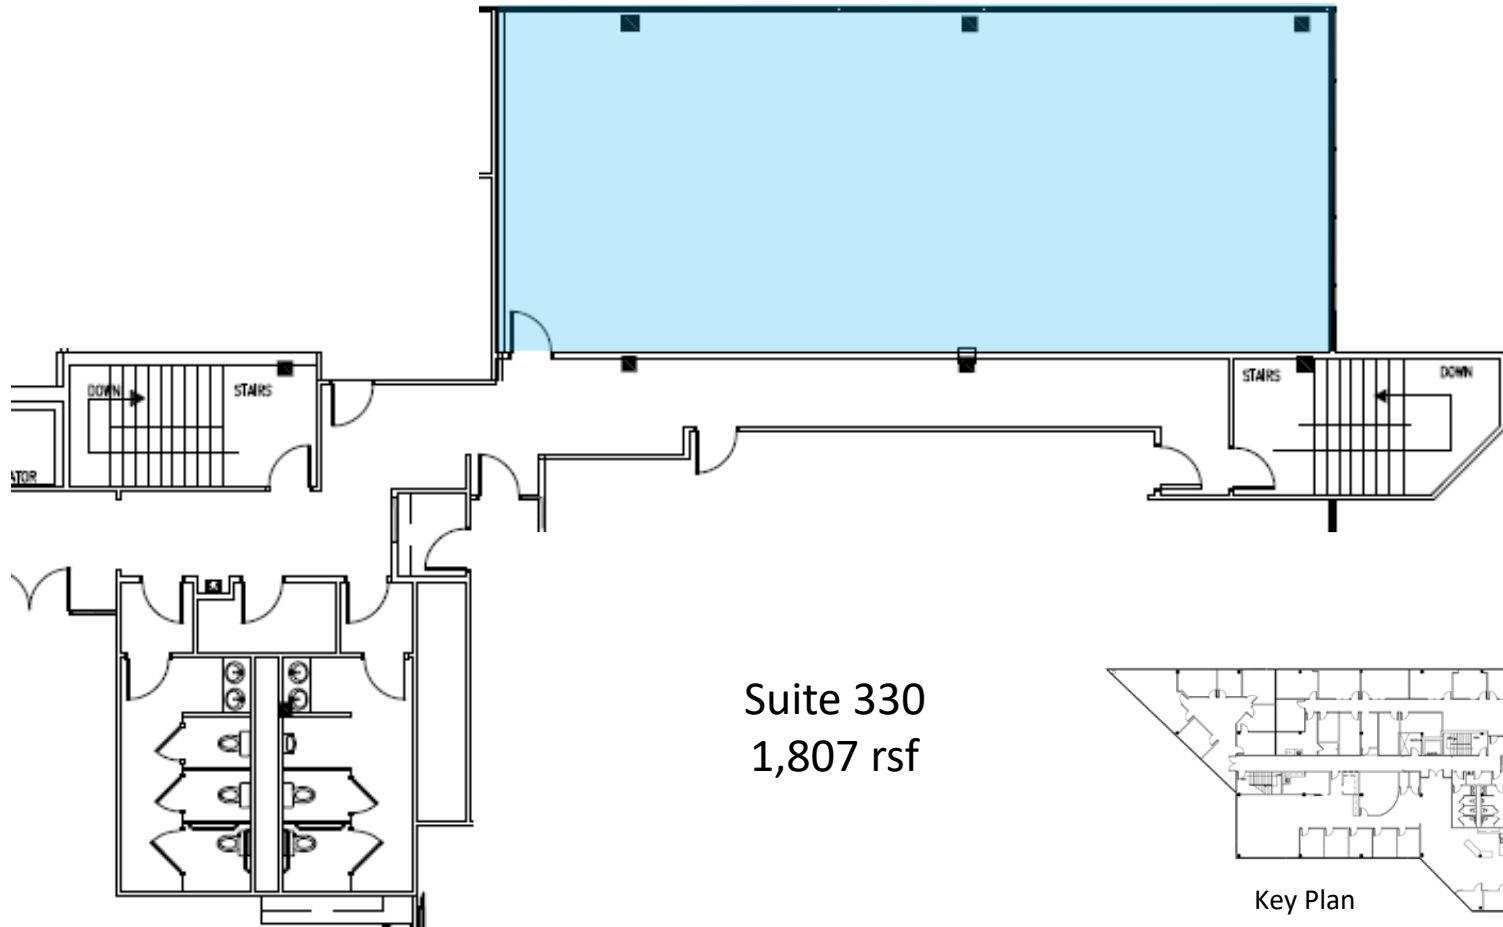

1900 Century Place

Suite 330
1,807 rsf