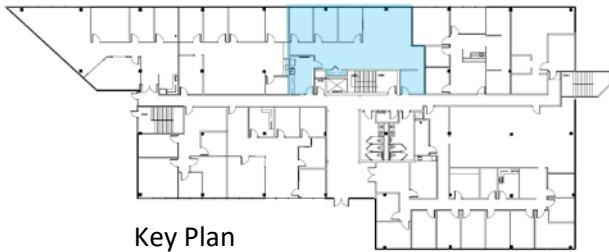

# 1900 Century Place

Suite 230  
1,895 rsf

Key Plan

**Candy McIntyre**  
Vice President, Leasing

Direct: 770.623.2099

Mobile: 404.408.9788

[cmcintyre@BrandProperties.com](mailto:cmcintyre@BrandProperties.com)