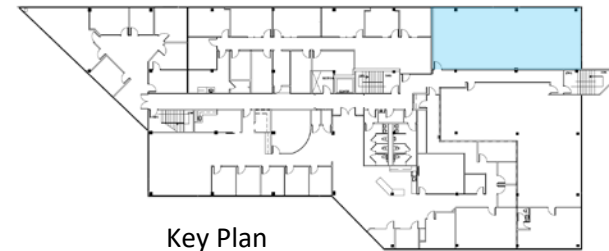

# 1900 Century Place

Suite 330  
1,807 rsf

Key Plan

**Candy McIntyre**  
Vice President, Leasing

Direct: 770.623.2099

Mobile: 404.408.9788

[cmcintyre@BrandProperties.com](mailto:cmcintyre@BrandProperties.com)