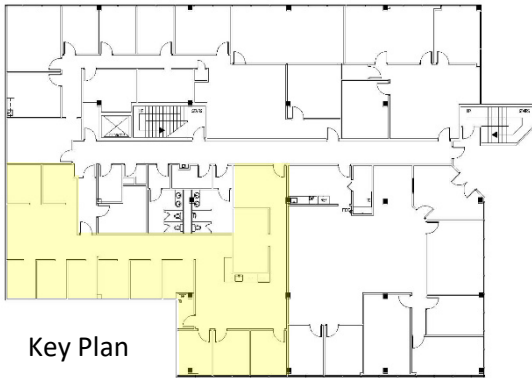

1900 Century Place

Suite 110
2,813 rsf

Available with
30 days notice

Candy McIntyre
Vice President, Leasing

Direct: 770.623.2099

Mobile: 404.408.9788

cmcintyre@BrandProperties.com

BRAND Real Estate Services

1960 Satellite Boulevard, Suite 1300
Duluth, Georgia 30097

770.476.4801 BrandProperties.com