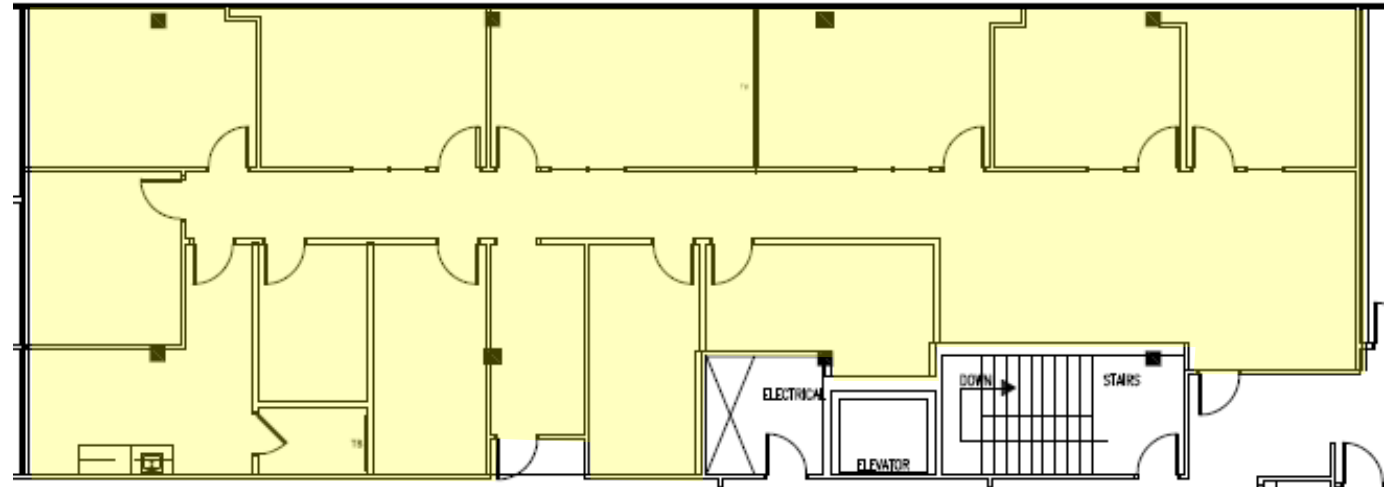

1900 Century Place

Suite 320
3,575 rsf

Key Plan

Available with
90 days notice