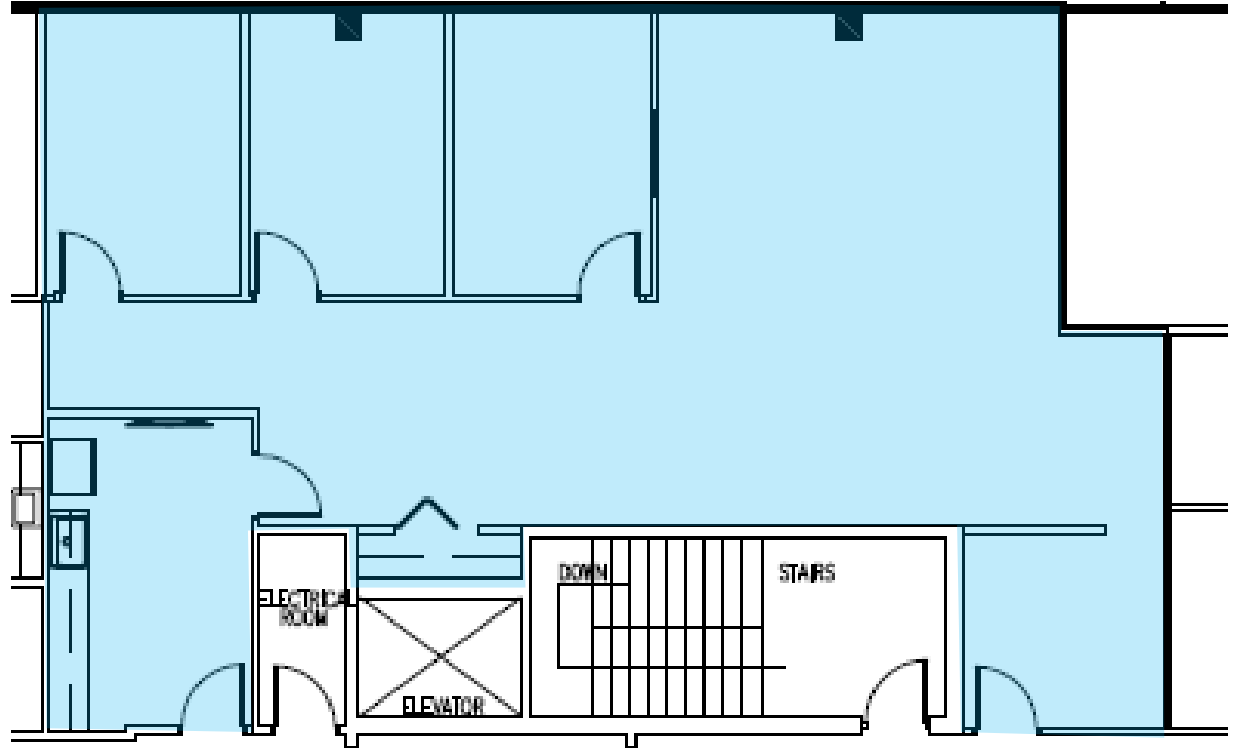

Candy McIntyre
Vice President, Leasing

Direct: 770.623.2099

Mobile: 404.408.9788

cmcintyre@BrandProperties.com

BRAND Real Estate Services

1960 Satellite Boulevard, Suite 1300

Duluth, Georgia 30097

770.476.4801 BrandProperties.com