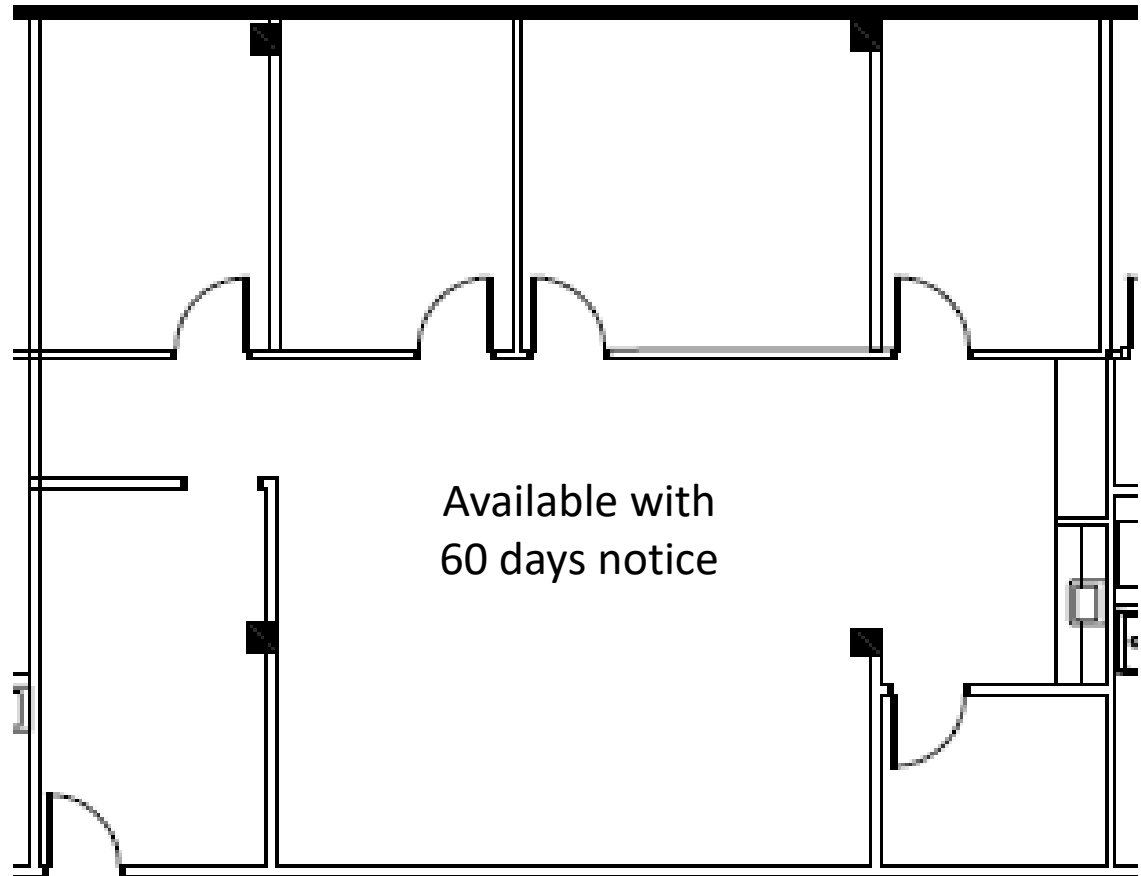

# 1900 Century Place

Suite 222  
1,854 rsf

Key Plan

Available with  
60 days notice

**Candy McIntyre**  
Vice President, Leasing

Direct: 770.623.2099

Mobile: 404.408.9788

[cmcintyre@BrandProperties.com](mailto:cmcintyre@BrandProperties.com)