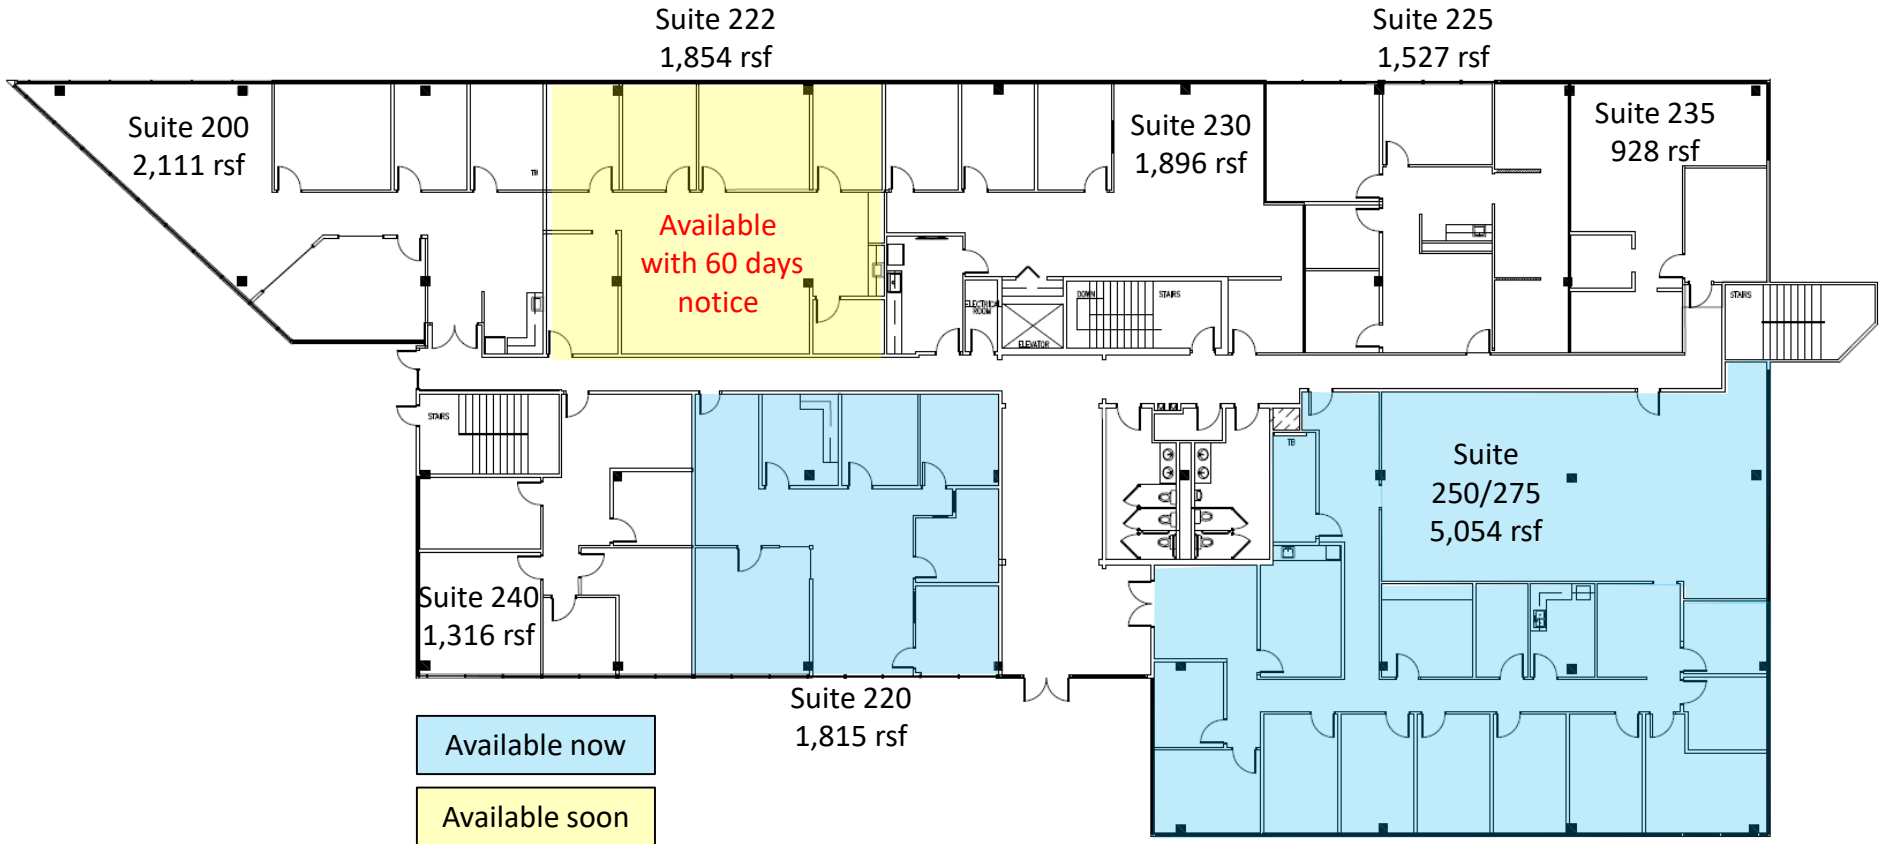

1900 Century Place

Second Floor

Candy McIntyre
Vice President, Leasing

Direct: 770.623.2099

Mobile: 404.408.9788

cmcintyre@BrandProperties.com

BRAND Real Estate Services

1960 Satellite Boulevard, Suite 1300