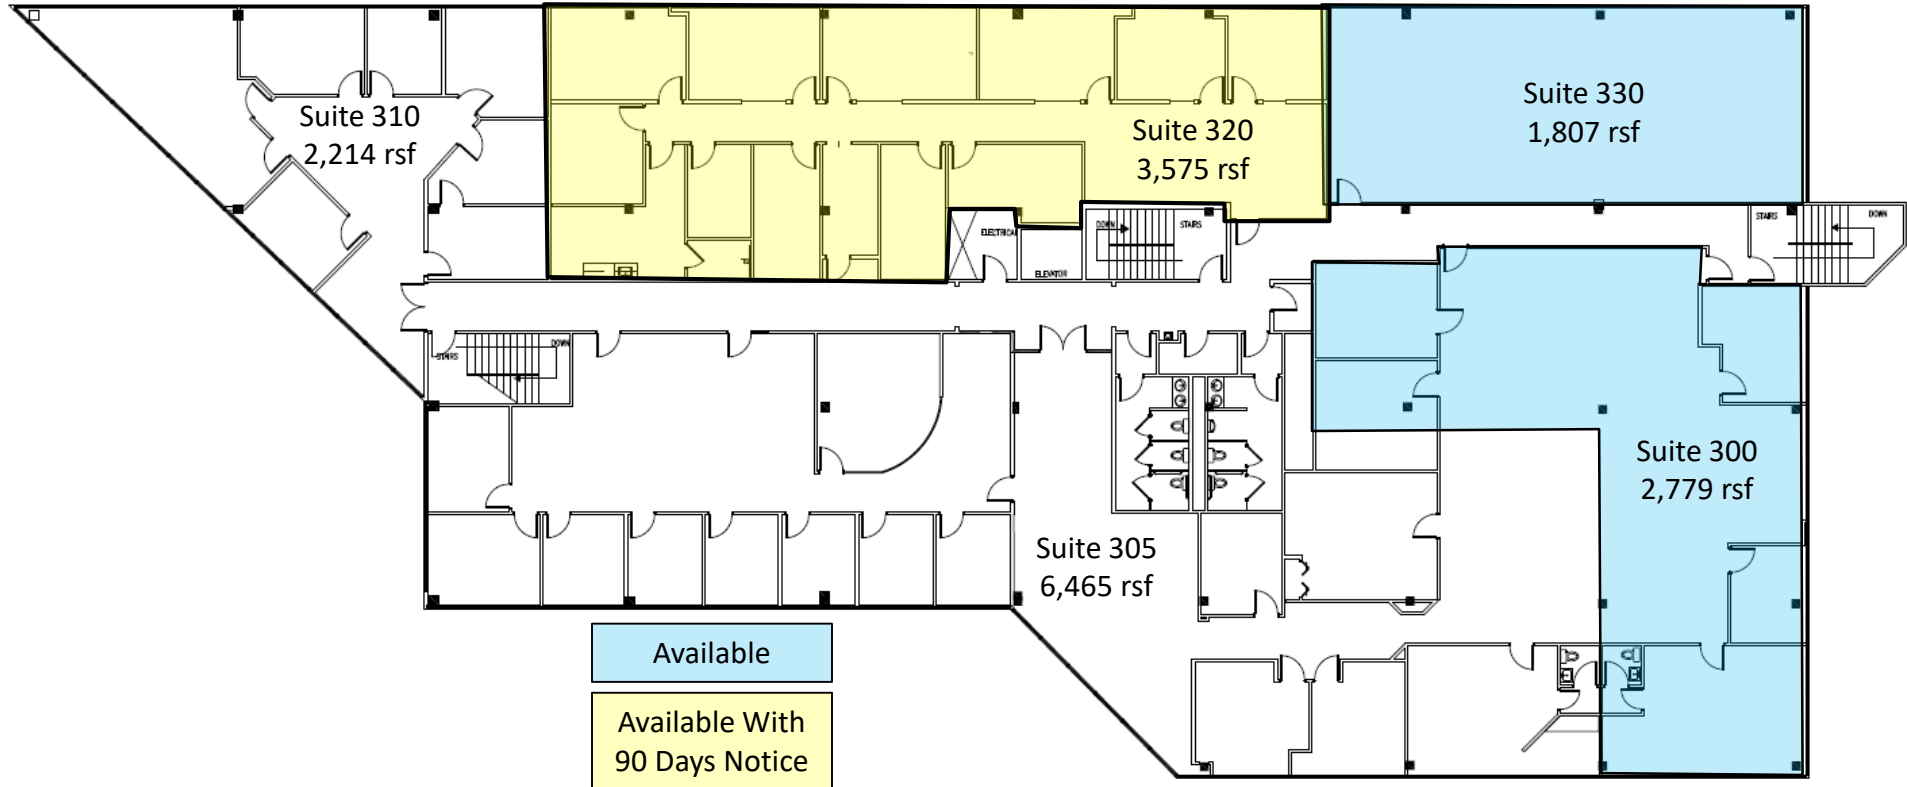

1900 Century Place

Third Floor

Candy McIntyre
Vice President, Leasing

Direct: 770.623.2099

Mobile: 404.408.9788

cmcintyre@BrandProperties.com

BRAND Real Estate Services

1960 Satellite Boulevard, Suite 1300

Duluth, Georgia 30097

770.476.4801 BrandProperties.com