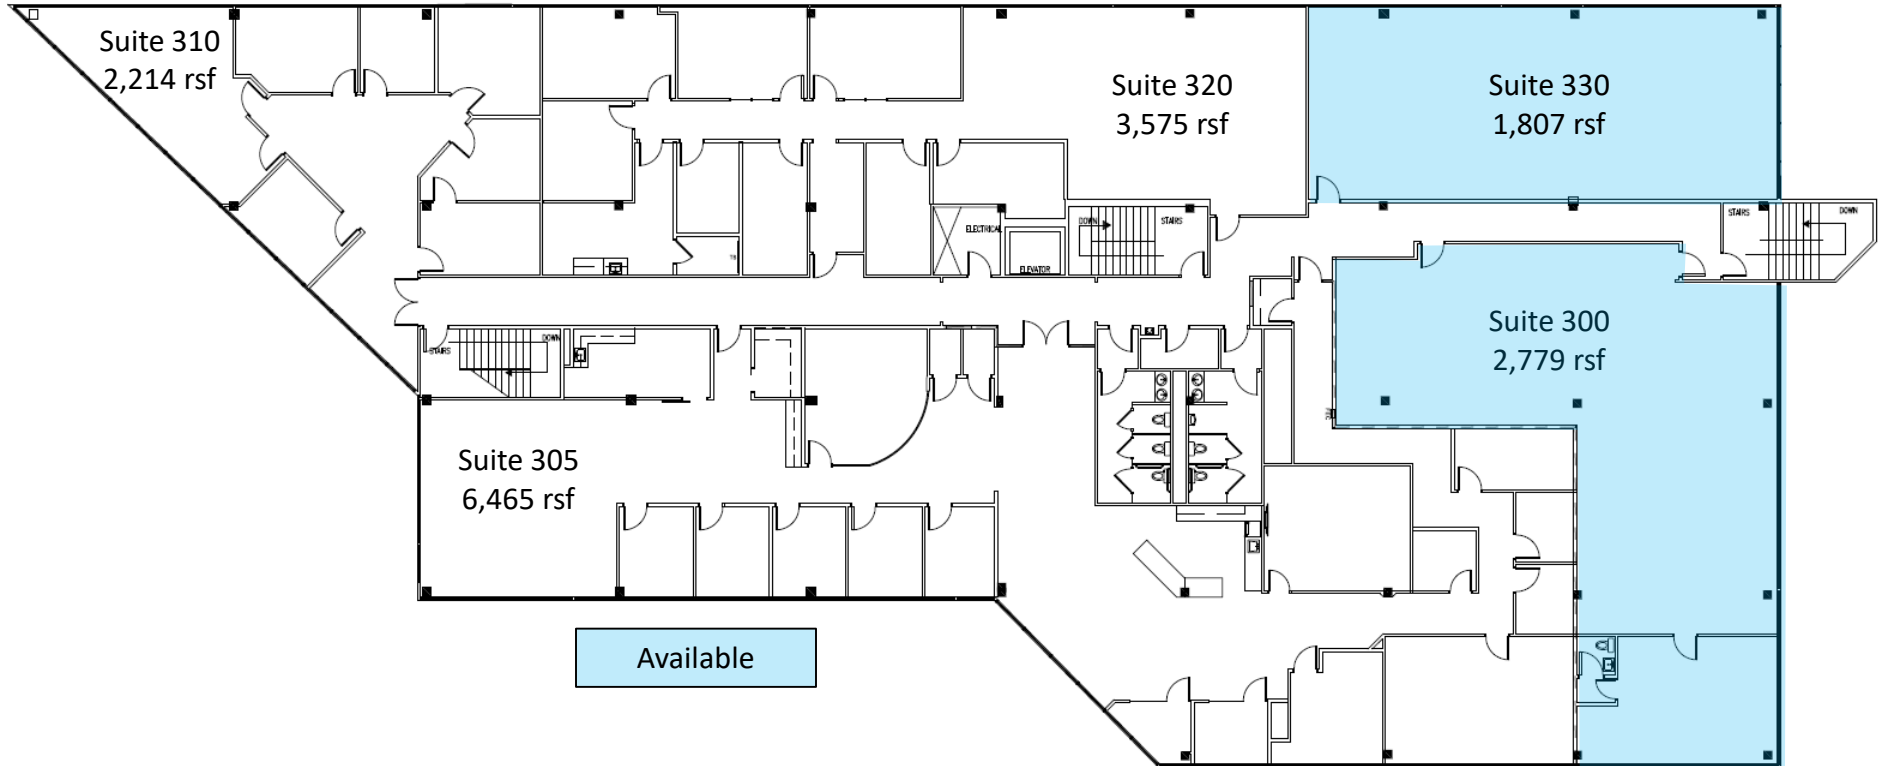

1900 Century Place

Third Floor

Candy McIntyre
Vice President, Leasing

Direct: 770.623.2099

Mobile: 404.408.9788

cmcintyre@BrandProperties.com

BRAND Real Estate Services

1960 Satellite Boulevard, Suite 1300

Duluth, Georgia 30097

770.476.4801 BrandProperties.com