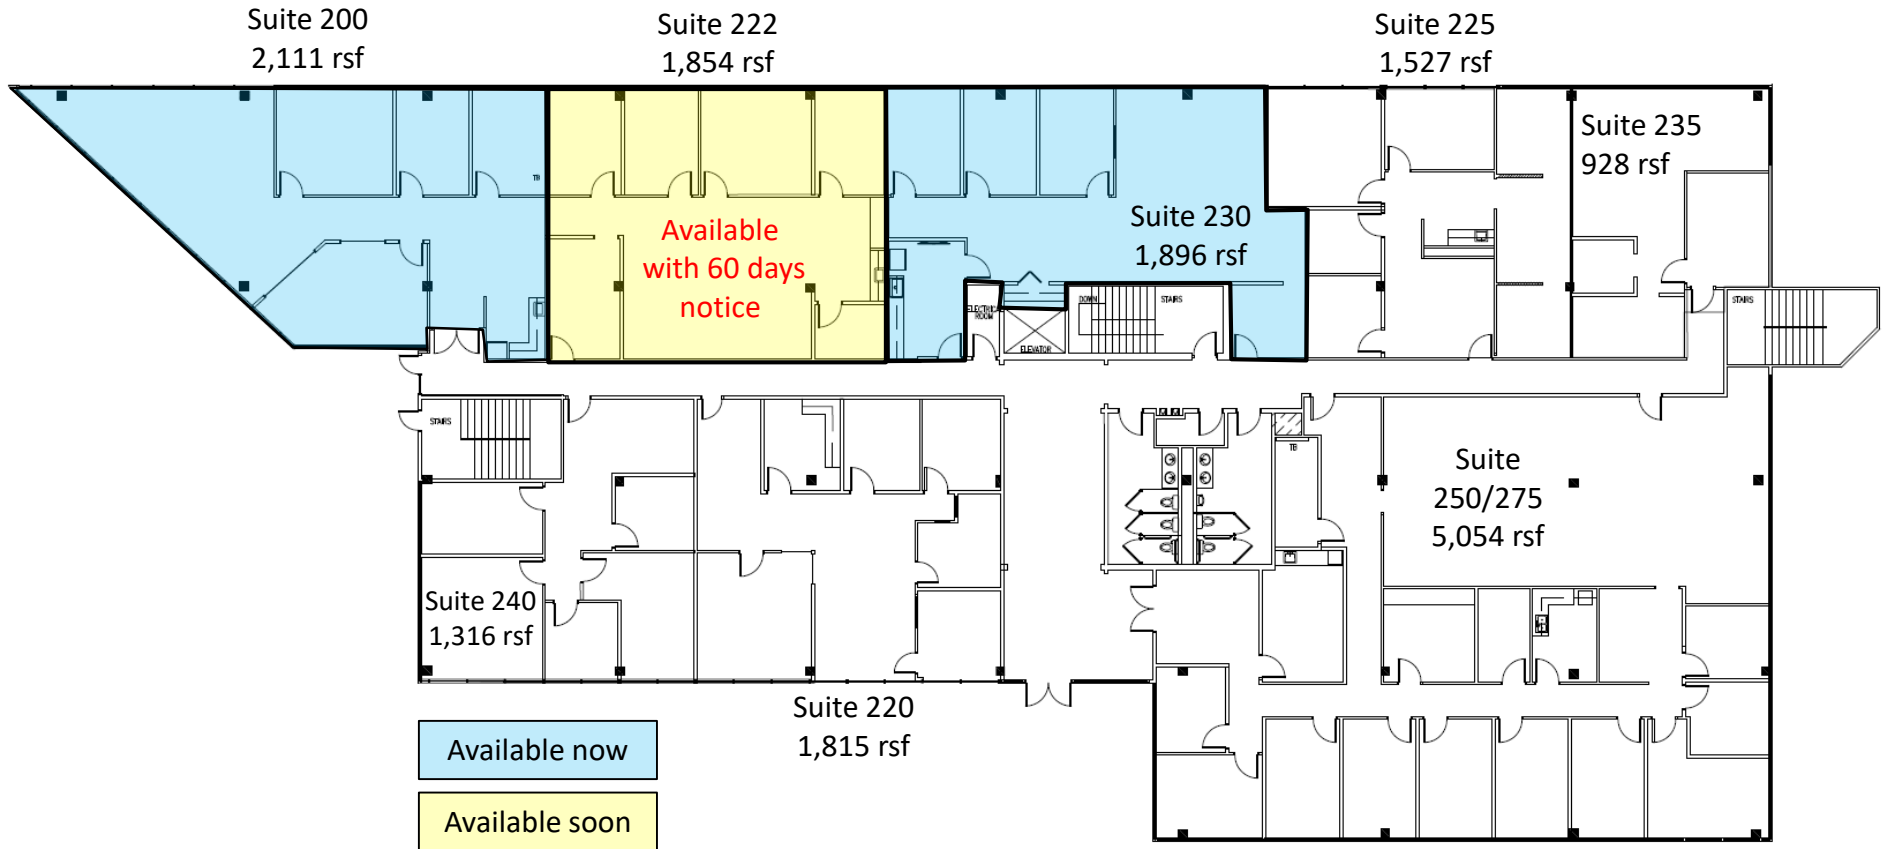

1900 Century Place

Second Floor

Candy McIntyre
Vice President, Leasing

Direct: 770.623.2099

Mobile: 404.408.9788

cmcintyre@BrandProperties.com

BRAND Real Estate Services

1960 Satellite Boulevard, Suite 1300