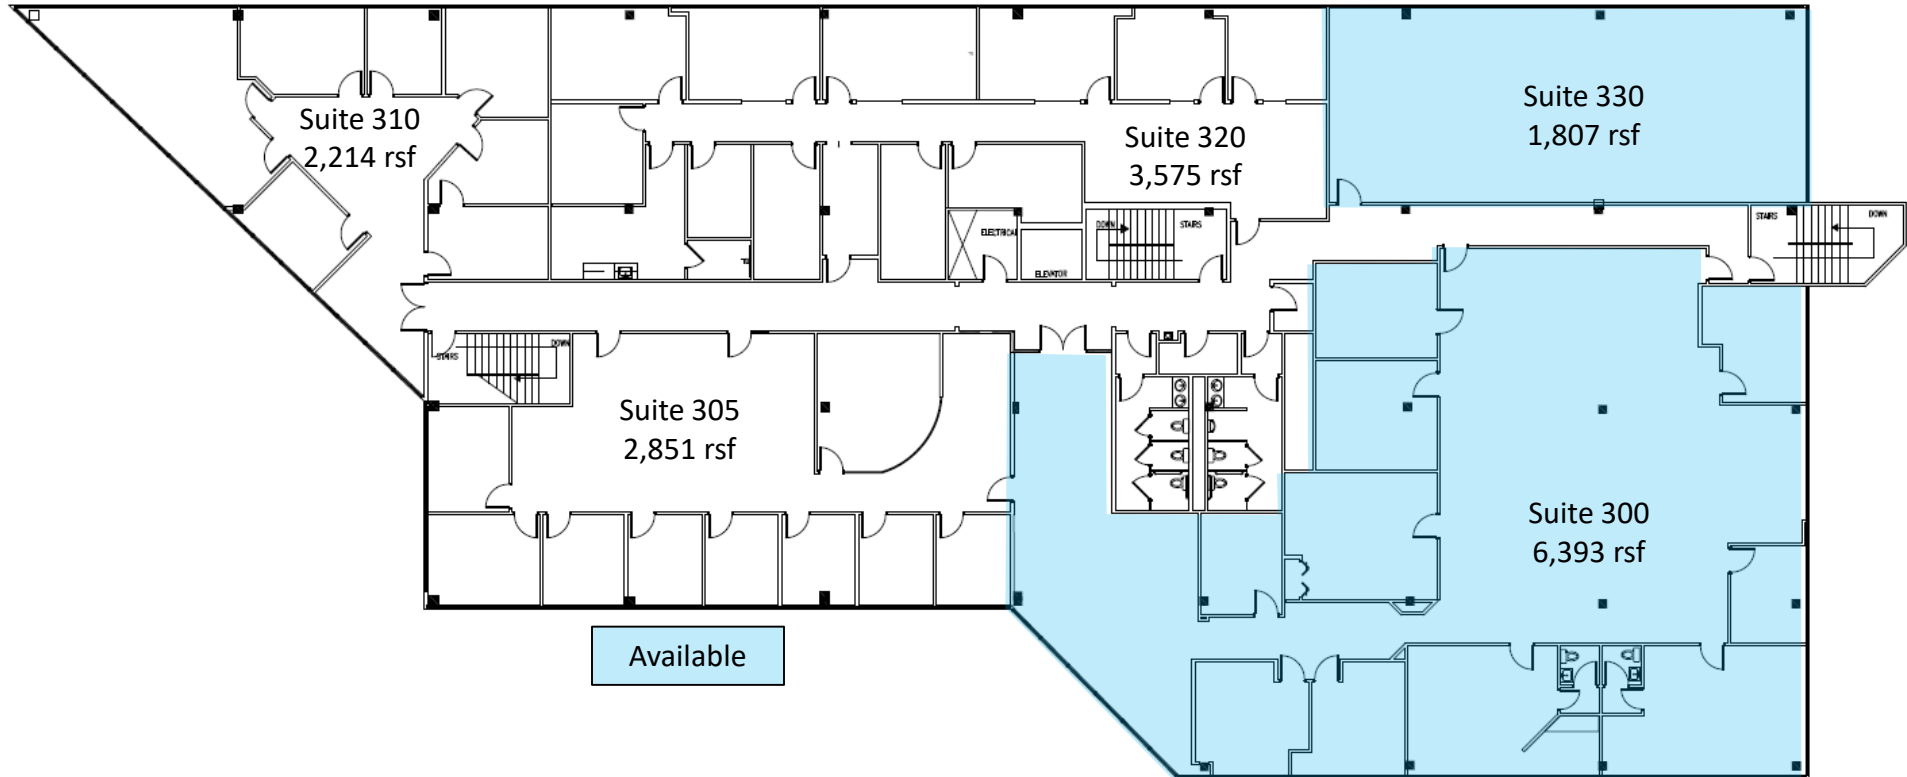

1900 Century Place

Third Floor

Candy McIntyre
Vice President, Leasing

Direct: 770.623.2099

Mobile: 404.408.9788

cmcintyre@BrandProperties.com

BRAND Real Estate Services

1960 Satellite Boulevard, Suite 1300

Duluth, Georgia 30097

770.476.4801 BrandProperties.com