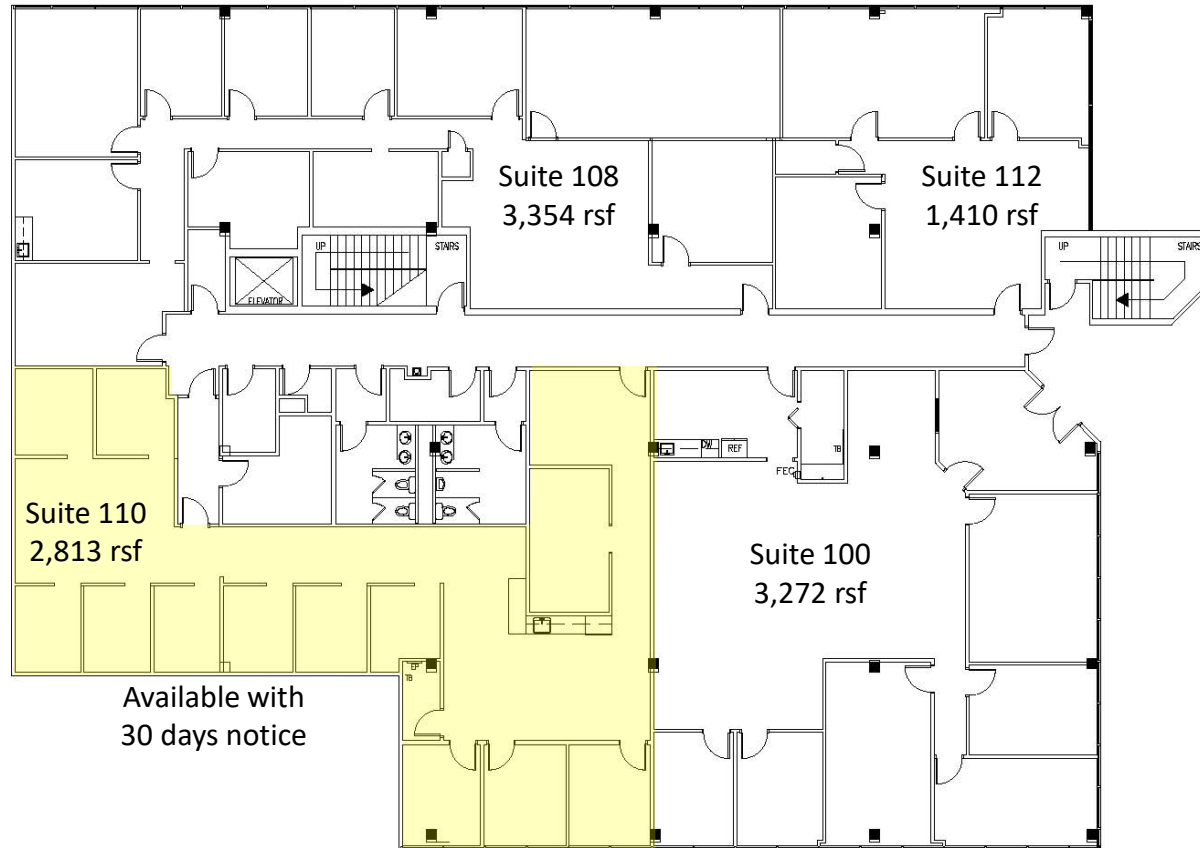

1900 Century Place

First Floor

Candy McIntyre
Vice President, Leasing
Direct: 770.623.2099
Mobile: 404.408.9788
cmcintyre@BrandProperties.com

BRAND Real Estate Services
1960 Satellite Boulevard, Suite 1300
Duluth, Georgia 30097
770.476.4801 BrandProperties.com