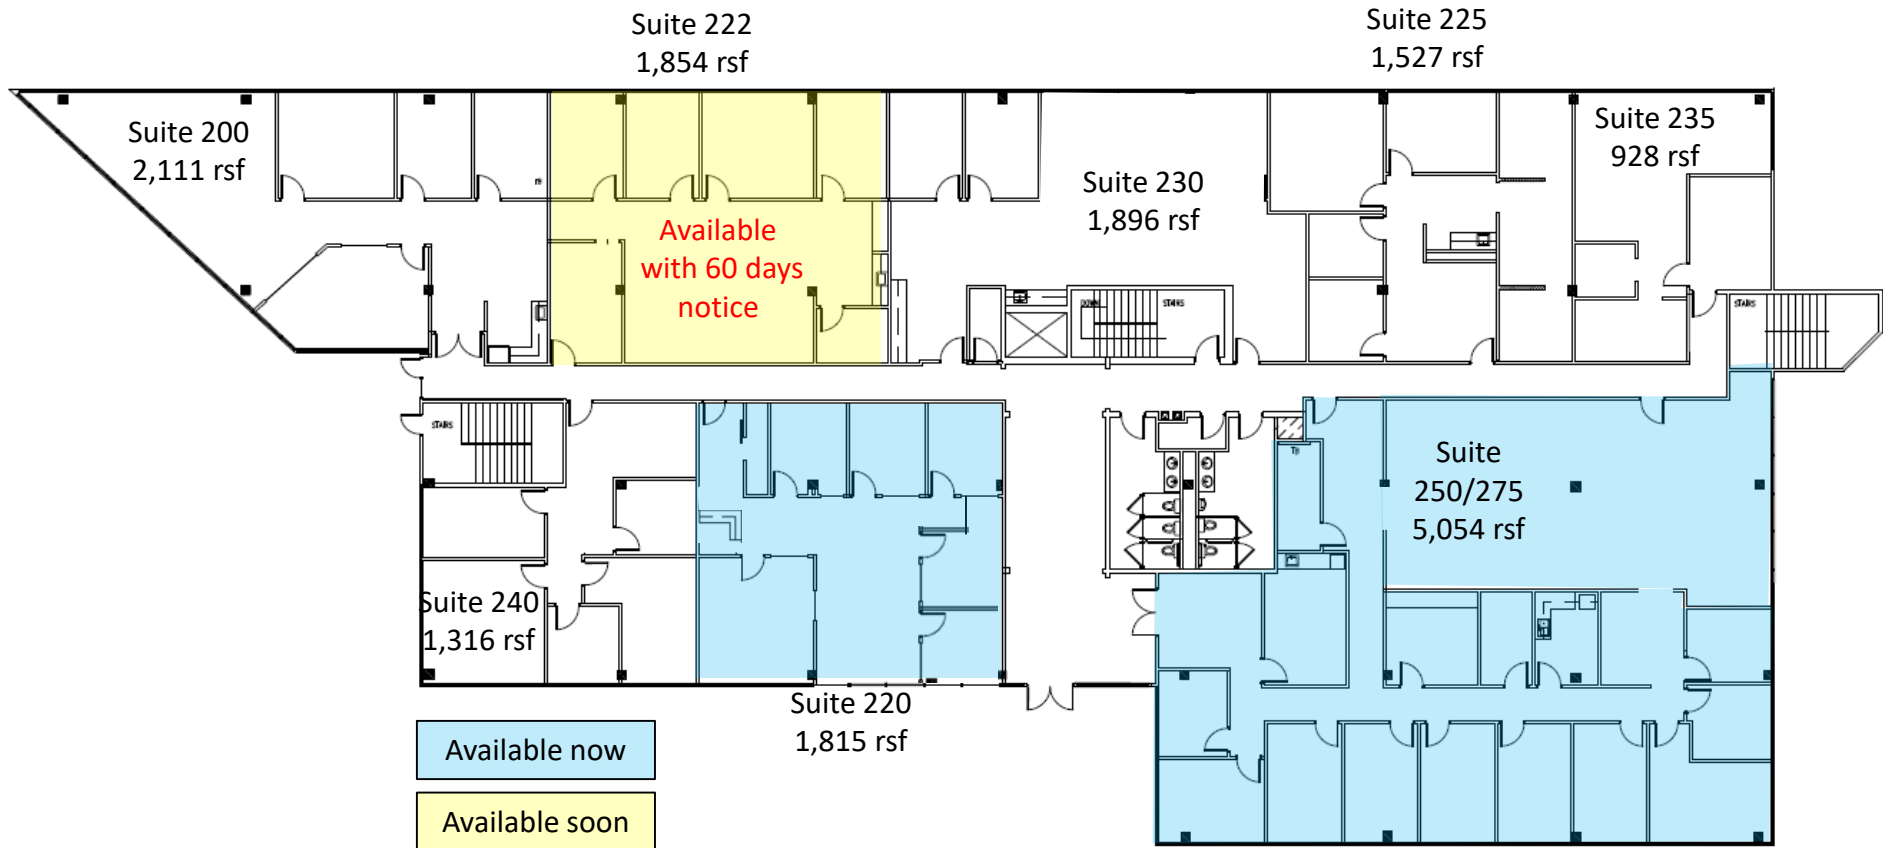

1900 Century Place

Second Floor

Candy McIntyre
Vice President, Leasing

Direct: 770.623.2099

Mobile: 404.408.9788

cmcintyre@BrandProperties.com

BRAND Real Estate Services

1960 Satellite Boulevard, Suite 1300