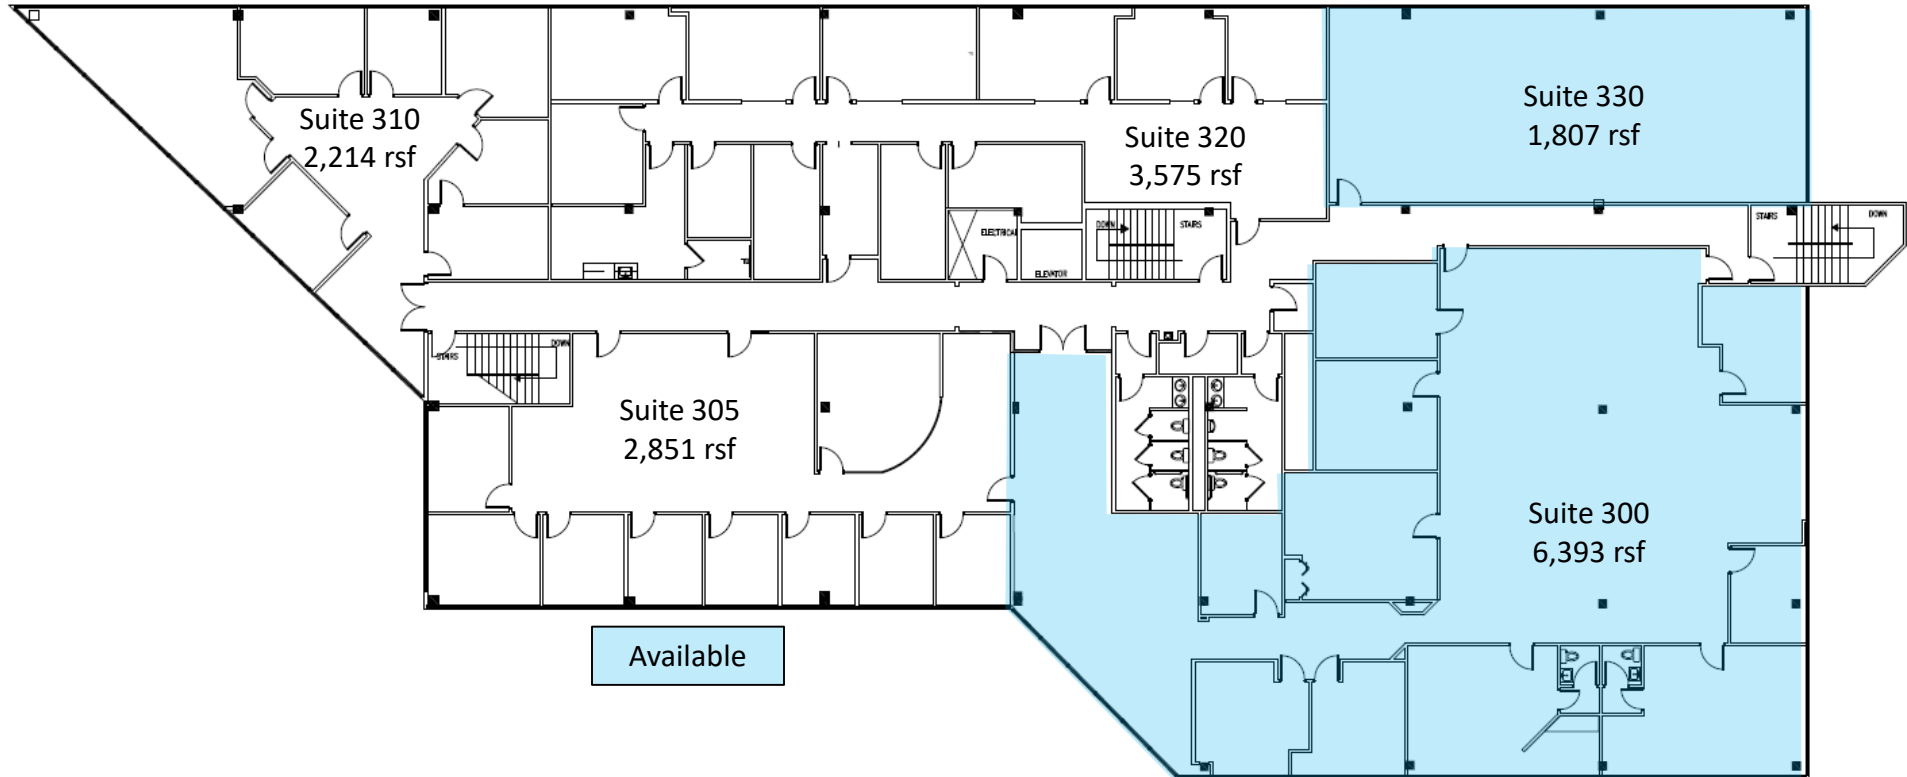

BRAND Real Estate Services

1960 Satellite Boulevard, Suite 1300

Duluth, Georgia 30097

770.476.4801 BrandProperties.com

1900 Century Place

Third Floor

Candy McIntyre
Vice President, Leasing

Direct: 770.623.2099