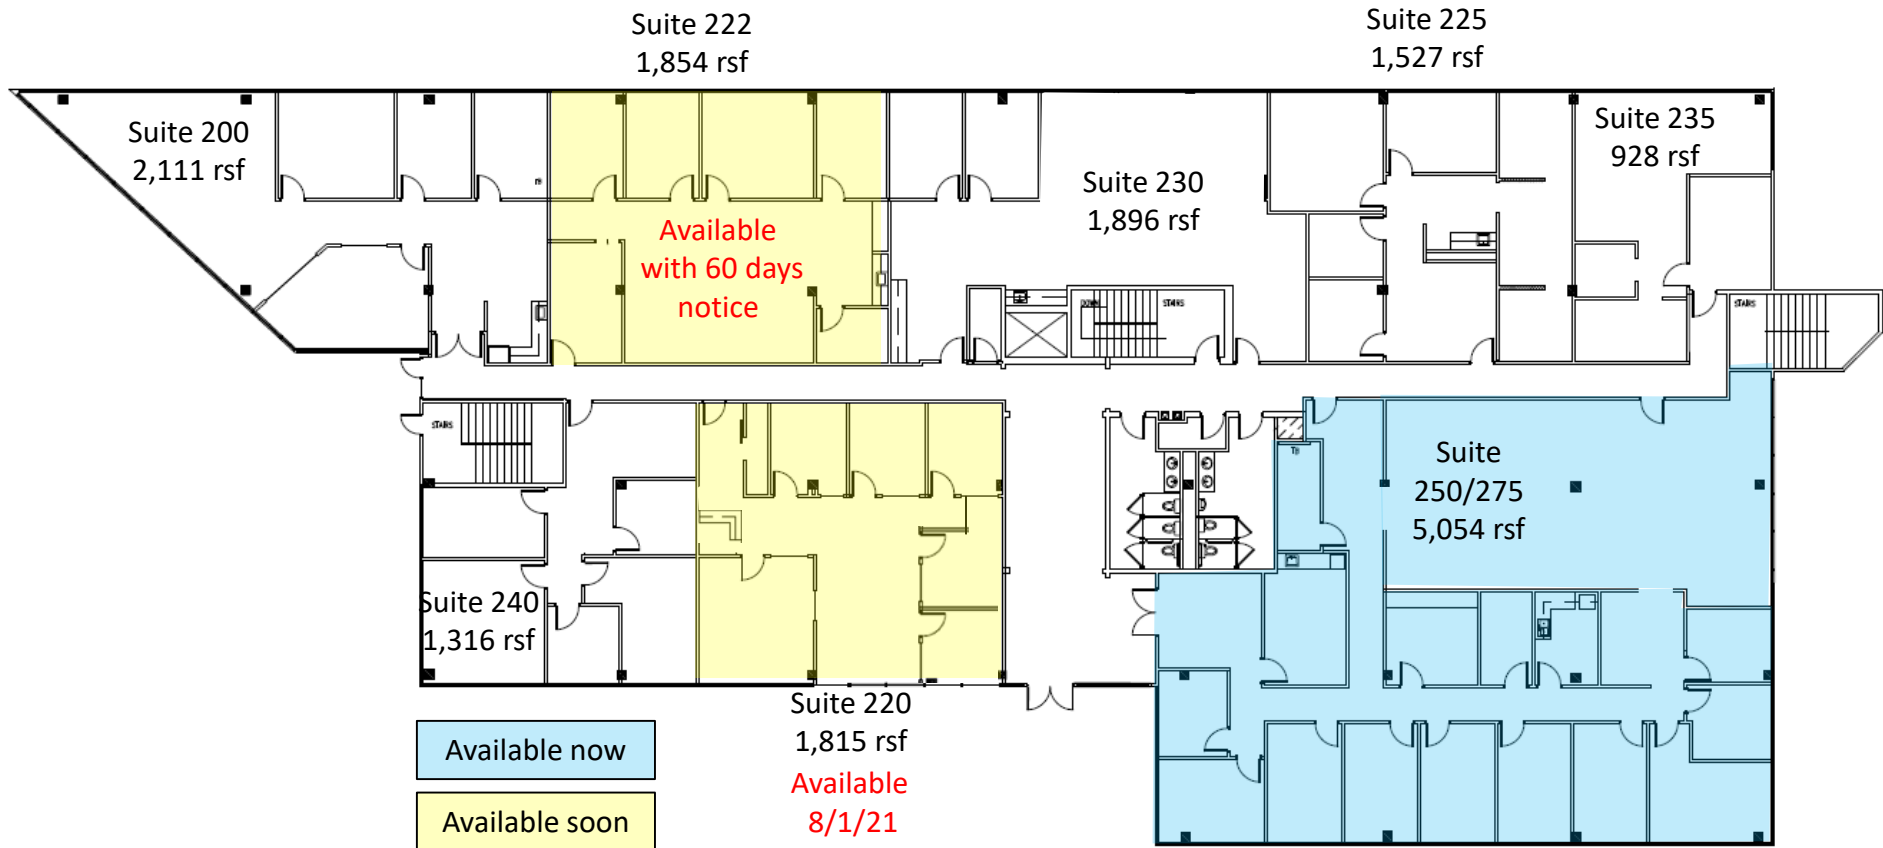

1900 Century Place

Second Floor

Candy McIntyre
Vice President, Leasing

Direct: 770.623.2099

Mobile: 404.408.9788

cmcintyre@BrandProperties.com

BRAND Real Estate Services

1960 Satellite Boulevard, Suite 1300

Duluth, Georgia 30097

770.476.4801 BrandProperties.com