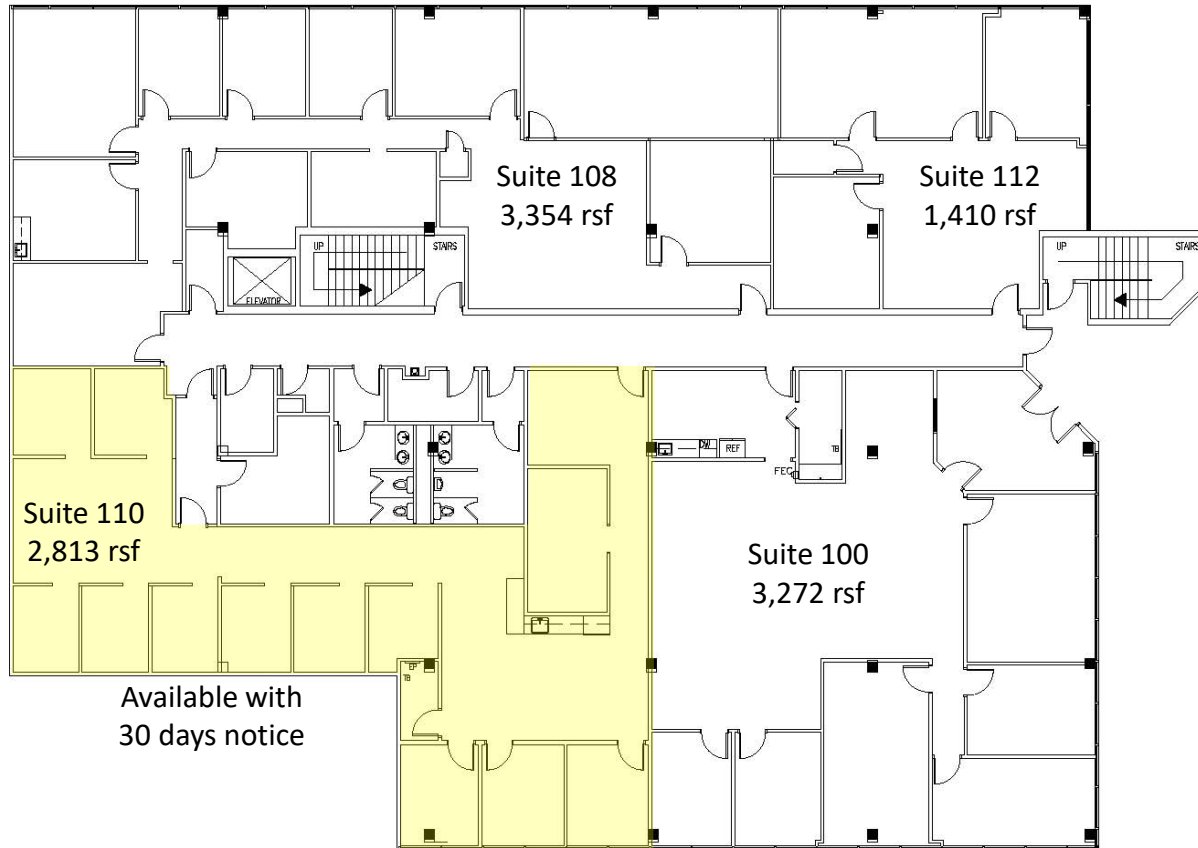

1900 Century Place

First Floor

Candy McIntyre
Vice President, Leasing

Direct: 770.623.2099

Mobile: 404.408.9788

cmcintyre@BrandProperties.com

BRAND Real Estate Services

1960 Satellite Boulevard, Suite 1300