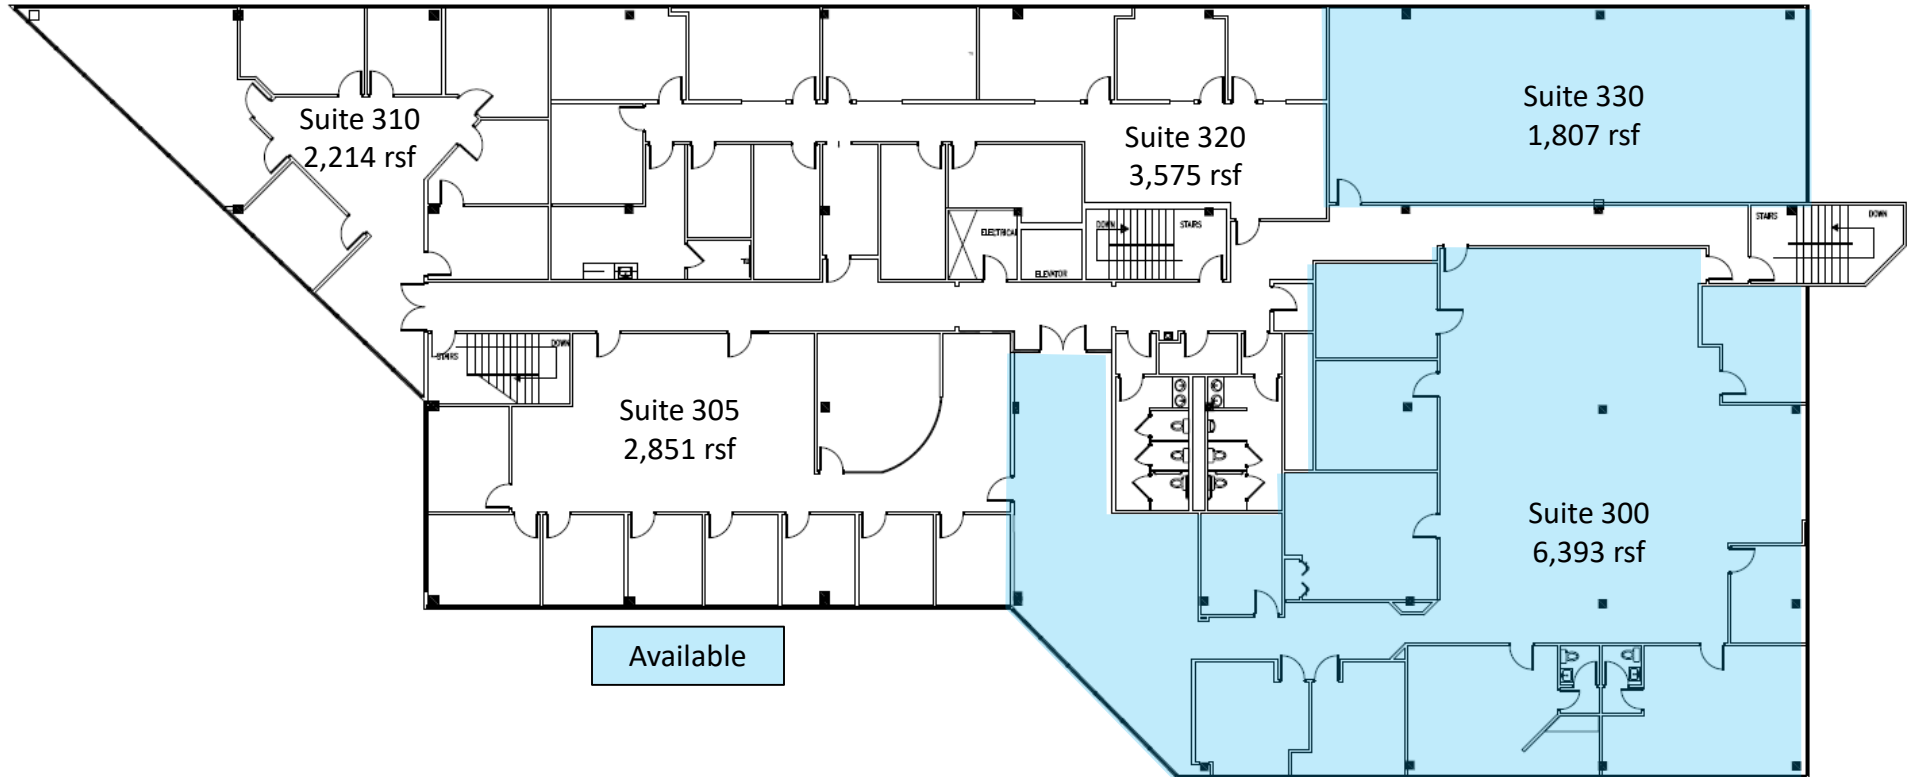

1900 Century Place

Third Floor

Candy McIntyre
Vice President, Leasing

Direct: 770.623.2099

Mobile: 404.408.9788

cmcintyre@BrandProperties.com

BRAND Real Estate Services

1960 Satellite Boulevard, Suite 1300