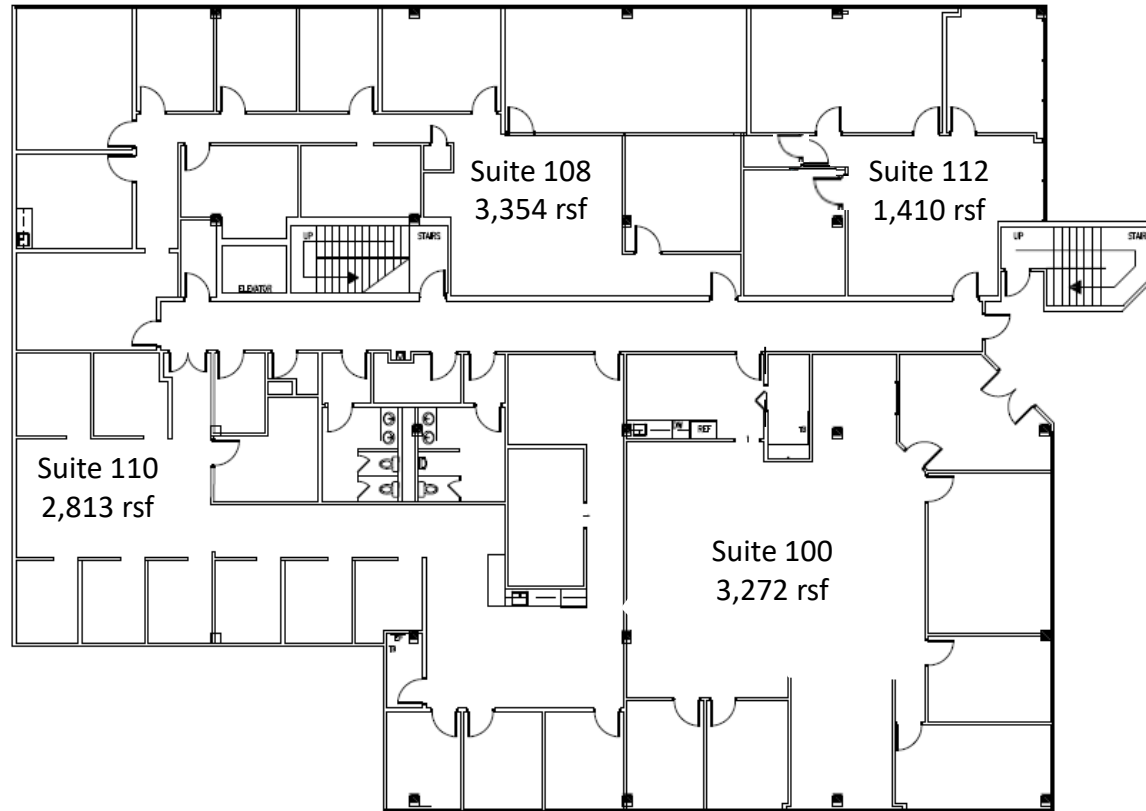

1900 Century Place

First Floor

Candy McIntyre
Vice President, Leasing

Direct: 770.623.2099

Mobile: 404.408.9788

cmcintyre@BrandProperties.com

BRAND Real Estate Services

1960 Satellite Boulevard, Suite 1300