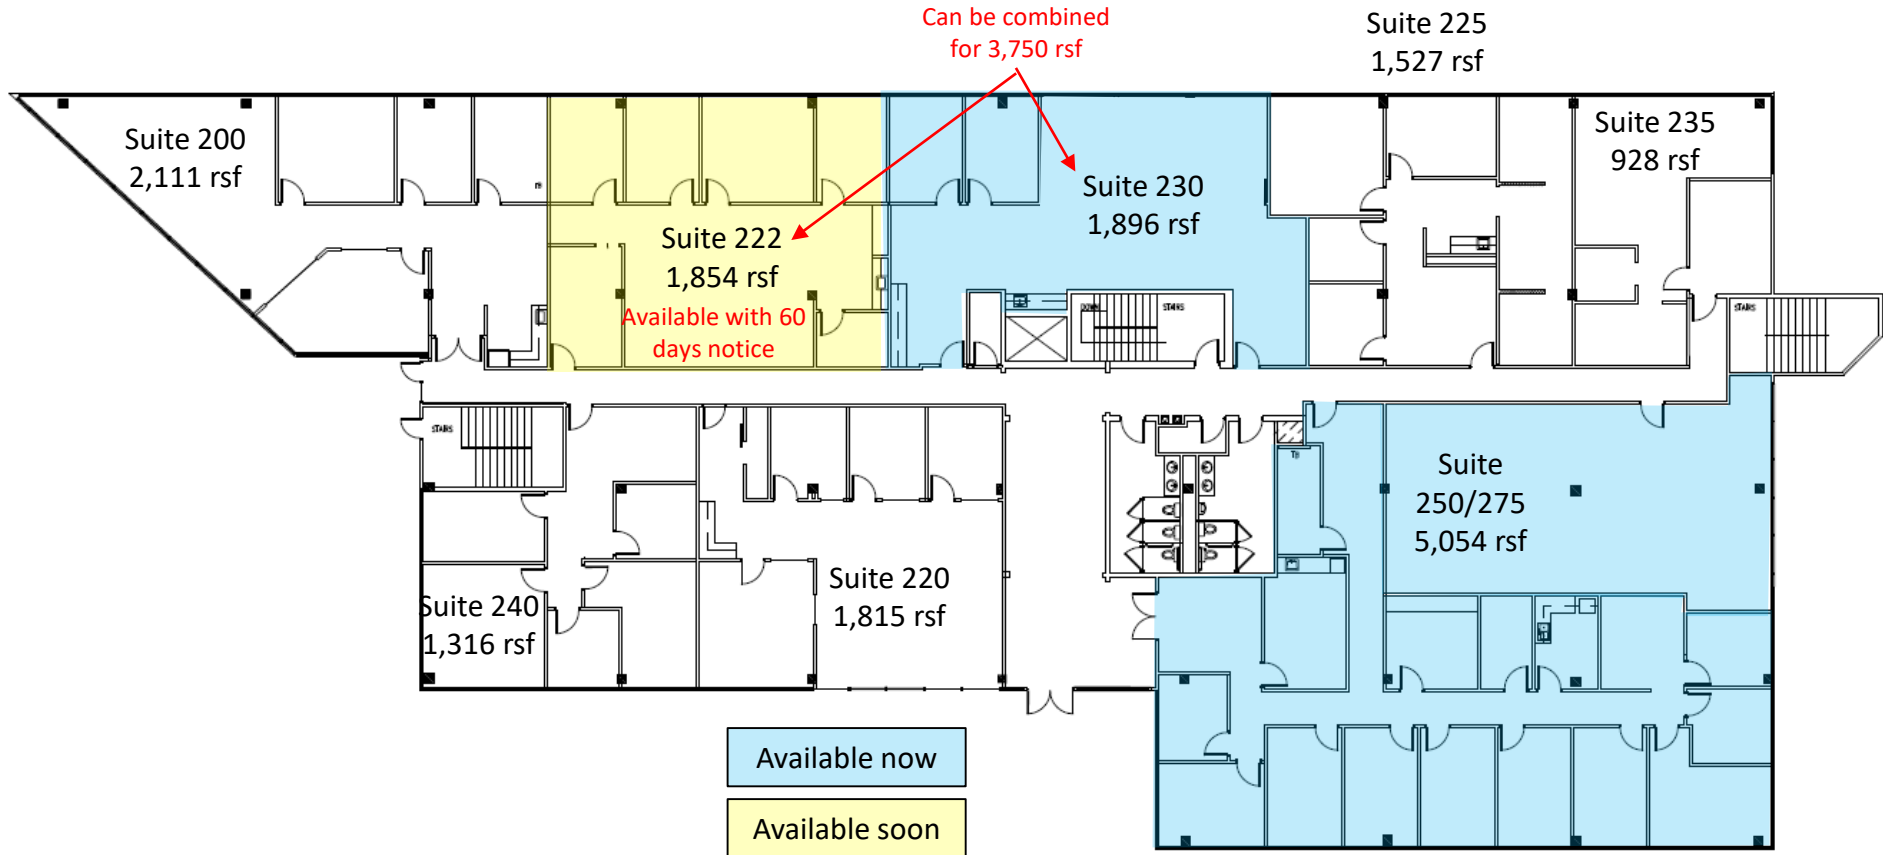

1900 Century Place

Second Floor

Candy McIntyre
Vice President, Leasing
Direct: 770.623.2099
Mobile: 404.408.9788
cmcintyre@BrandProperties.com

BRAND Real Estate Services
1960 Satellite Boulevard, Suite 1300
Duluth, Georgia 30097
770.476.4801 BrandProperties.com