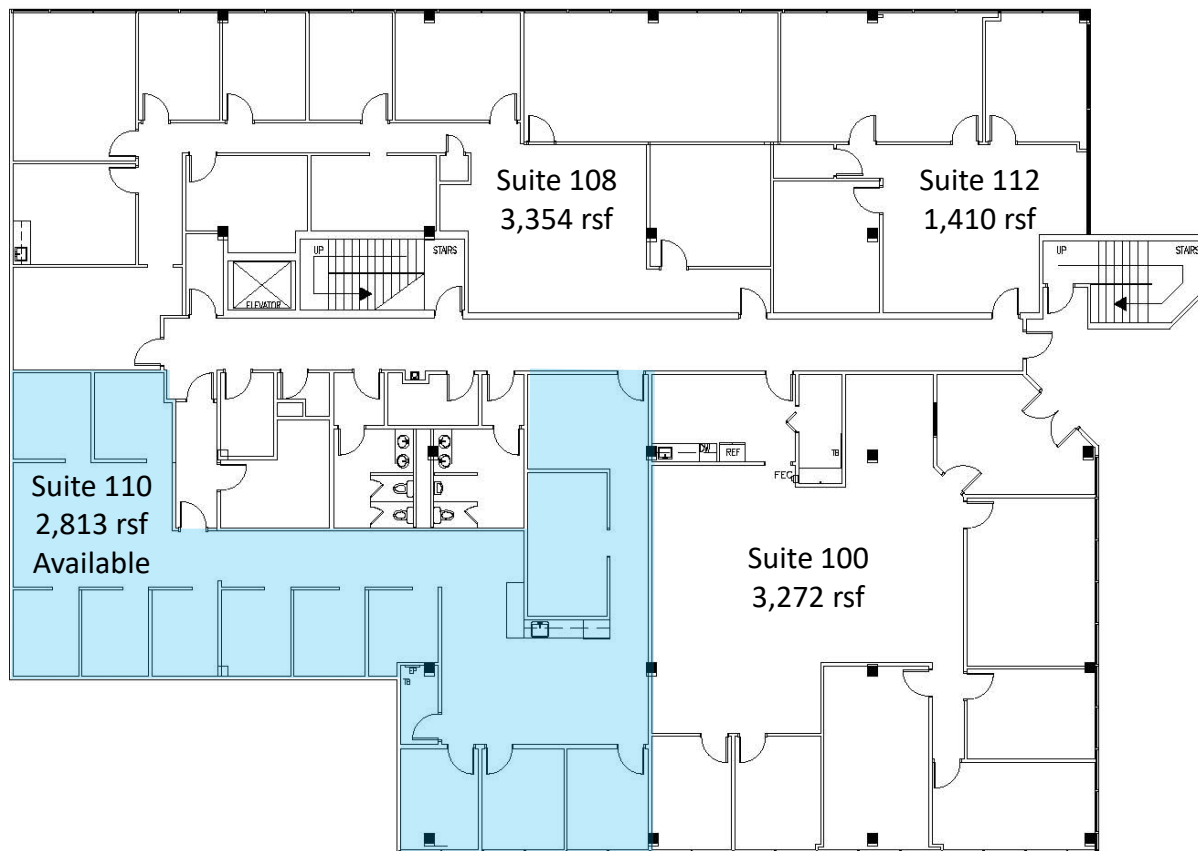

Century Place

1900 Century Place NE, Atlanta, GA 30345

First Floor

Candy McIntyre
Vice President, Leasing

Direct: 770.623.2099

Mobile: 404.408.9788

cmcintyre@BrandProperties.com

BRAND Real Estate Services

6224 Sugarloaf Parkway, Suite 200
Duluth, Georgia 30097

770.476.4801 BrandProperties.com