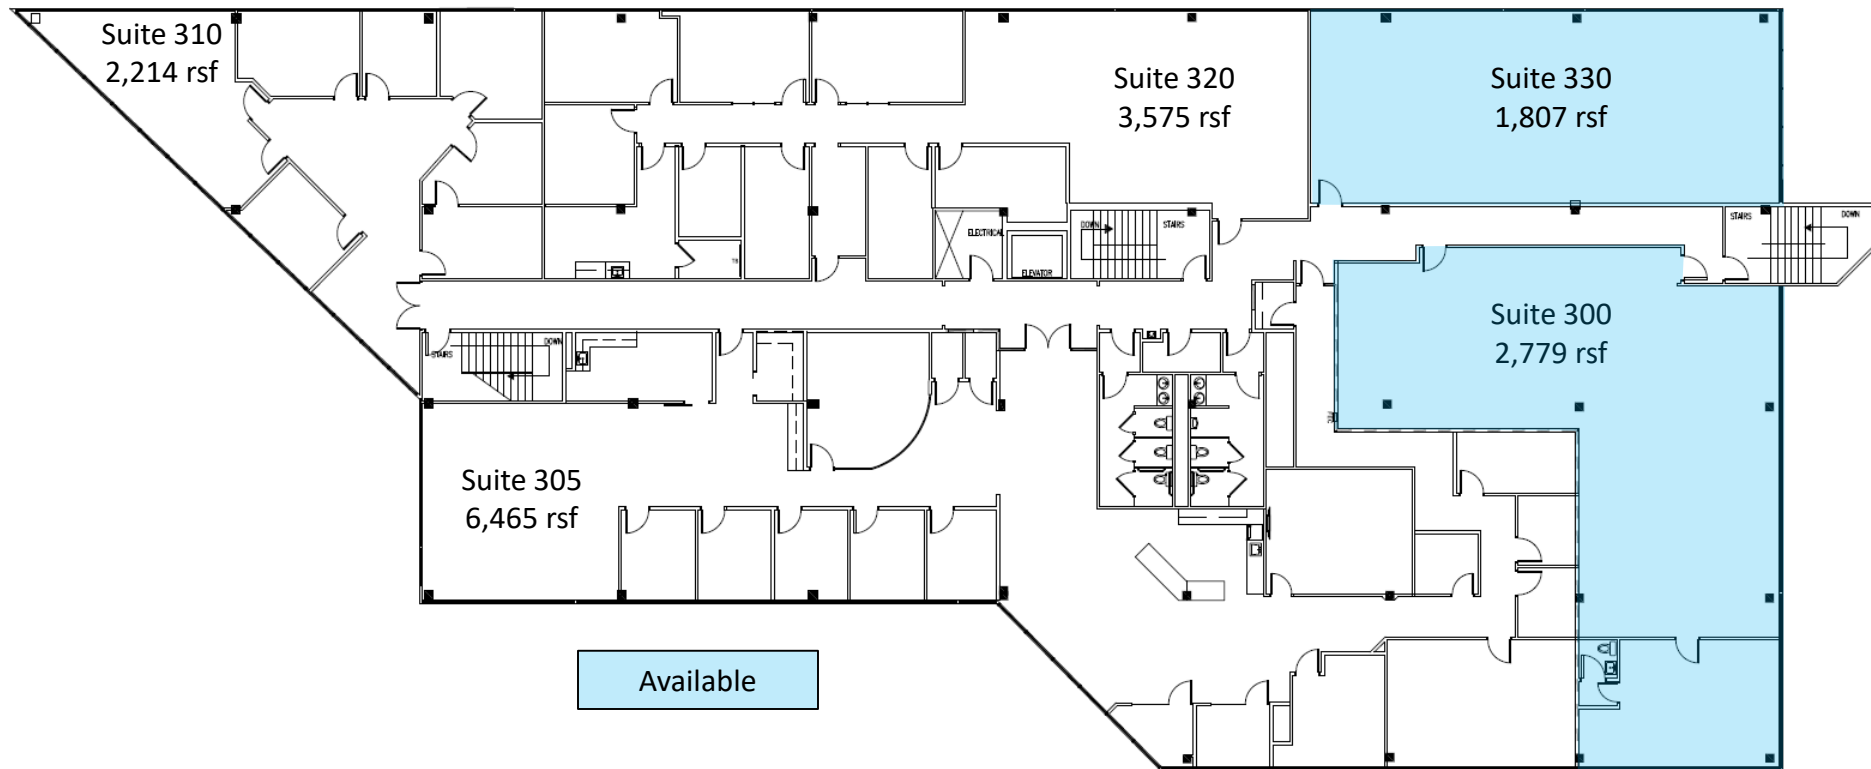

6224 Sugarloaf Parkway, Suite 200
Duluth, Georgia 30097

770.476.4801 BrandProperties.com

Century Place

1900 Century Place NE, Atlanta, GA 30345

Third Floor

Candy McIntyre
Vice President, Leasing

Direct: 770.623.2099