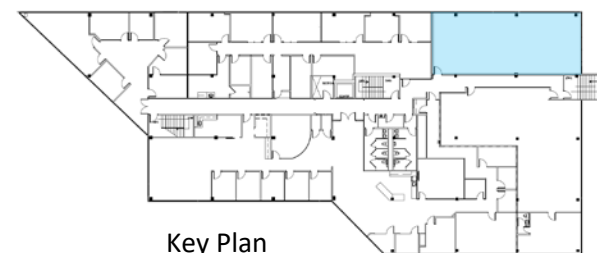

Suite 330
1,807 rsf

Key Plan

Candy McIntyre
Vice President, Leasing

Direct: 770.623.2099

Mobile: 404.408.9788

cmcintyre@BrandProperties.com

BRAND Real Estate Services

6224 Sugarloaf Parkway, Suite 200
Duluth, Georgia 30097