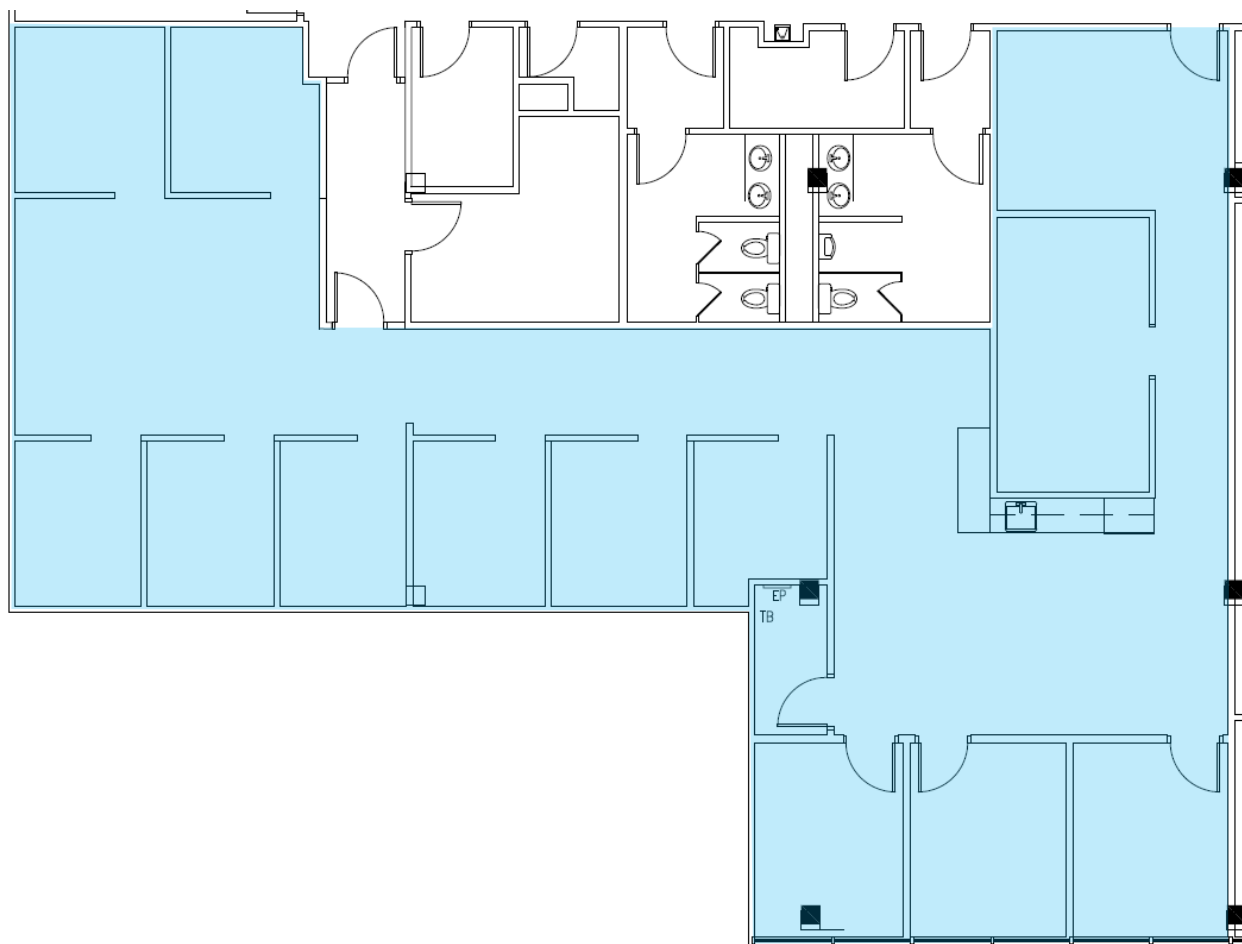

Century Place

1900 Century Place NE, Atlanta, GA 30329

Suite 110
2,813 rsf
Available

Candy McIntyre
Vice President, Leasing

Direct: 770.623.2099

Mobile: 404.408.9788

cmcintyre@BrandProperties.com

BRAND Real Estate Services

6224 Sugarloaf Parkway, Suite 200
Duluth, Georgia 30097

770.476.4801 BrandProperties.com