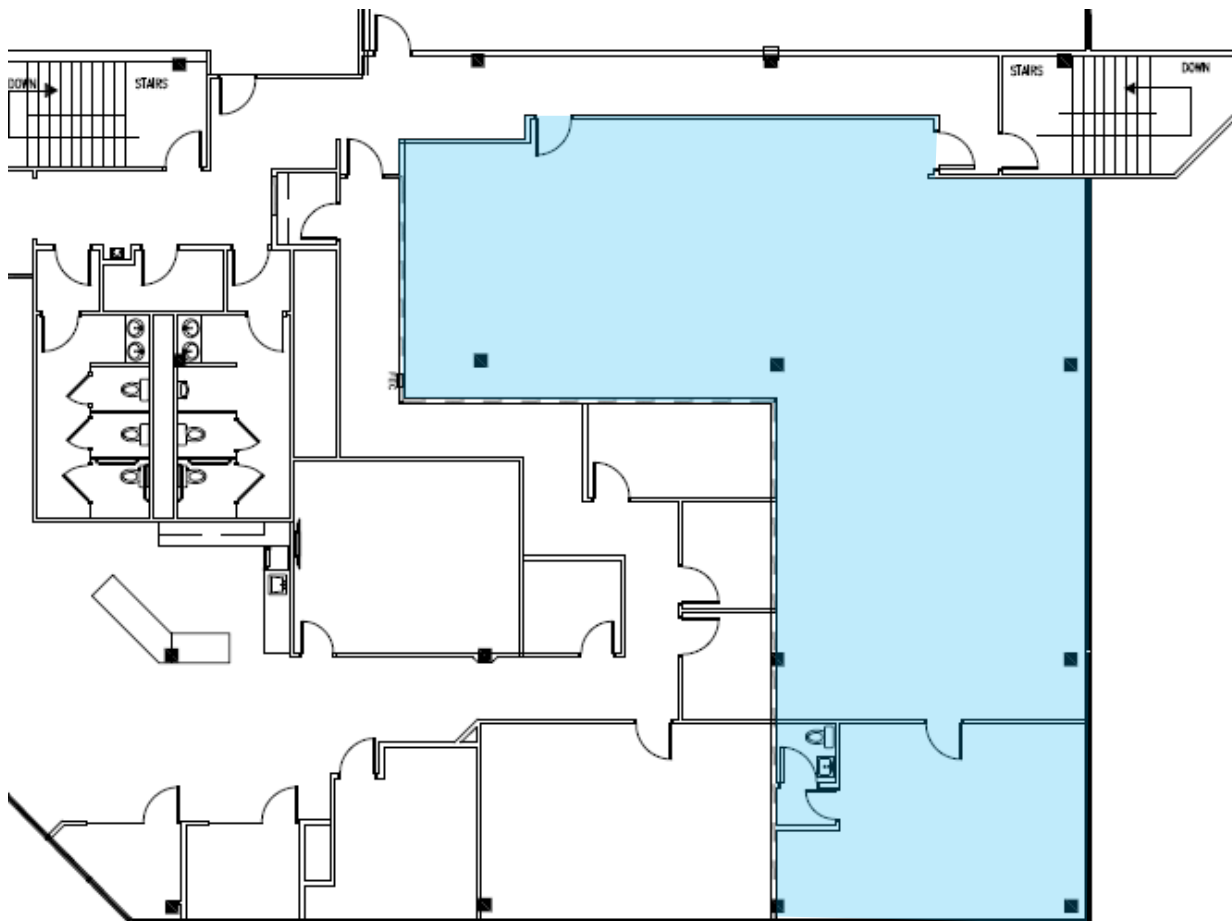

6224 Sugarloaf Parkway, Suite 200
Duluth, Georgia 30097

770.476.4801 BrandProperties.com

Century Place

1900 Century Place NE, Atlanta, GA 30329

Suite 300
2,779 rsf

Key Plan

Candy McIntyre
Vice President, Leasing