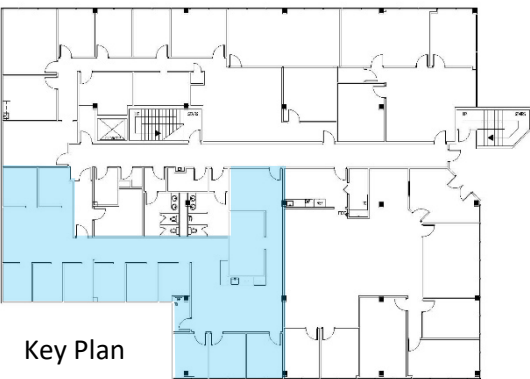

Century Place

1900 Century Place NE, Atlanta, GA 30329

Suite 110
2,813 rsf
Available

Candy McIntyre
Vice President, Leasing

Direct: 770.623.2099

Mobile: 404.408.9788

cmcintyre@BrandProperties.com

BRAND Real Estate Services

6224 Sugarloaf Parkway, Suite 200
Duluth, Georgia 30097

770.476.4801 BrandProperties.com