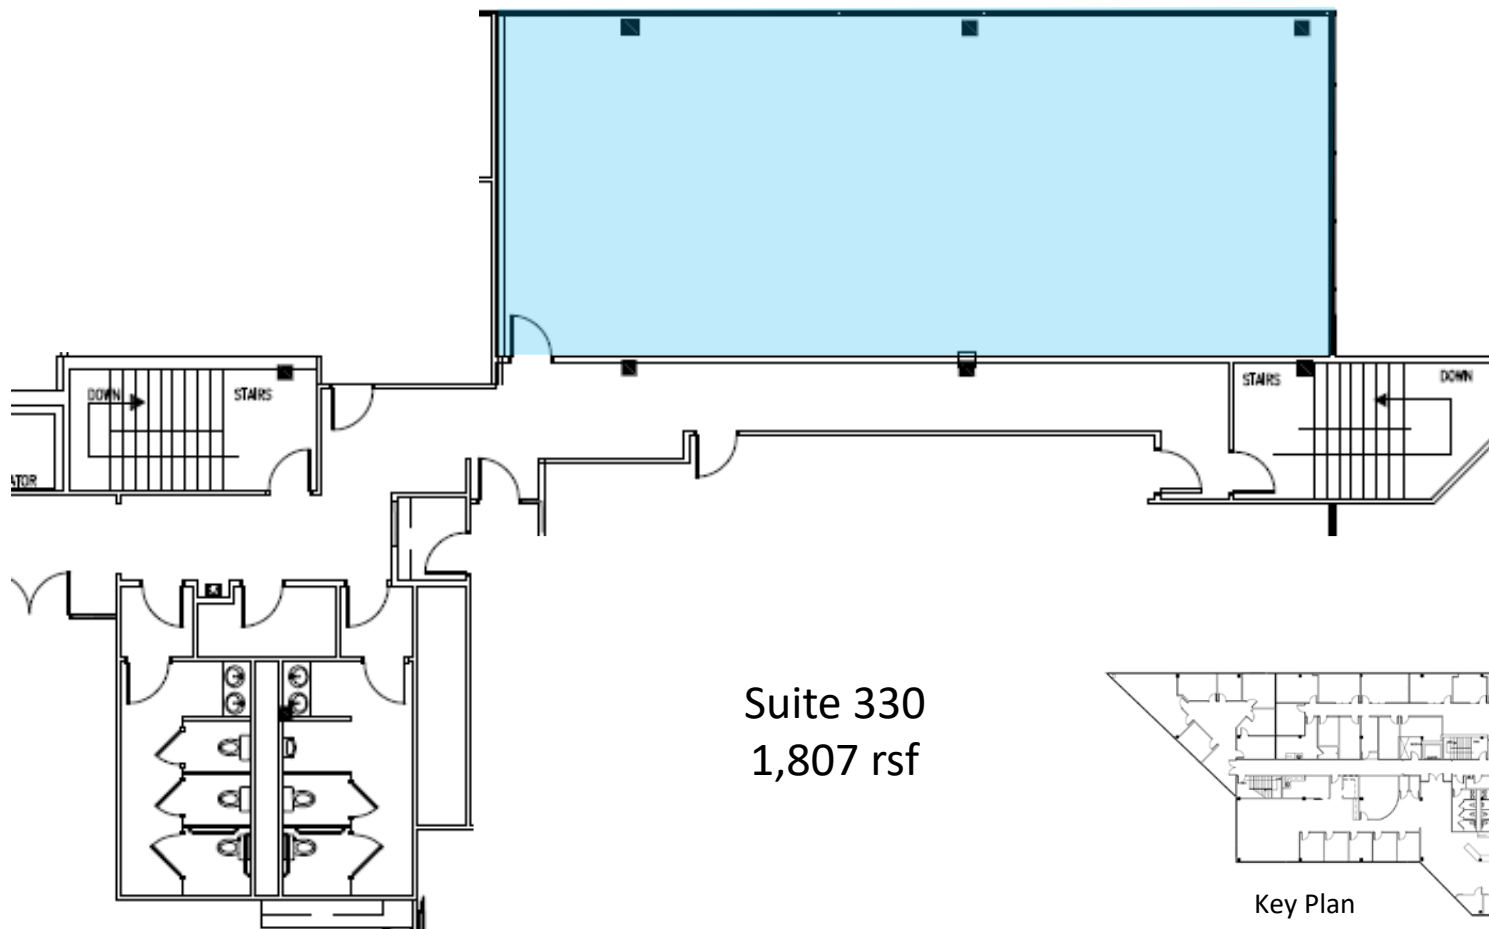

Suite 330
1,807 rsf

Key Plan

Candy McIntyre
Vice President, Leasing

Direct: 770.623.2099

Mobile: 404.408.9788

cmcintyre@BrandProperties.com

BRAND Real Estate Services

6224 Sugarloaf Parkway, Suite 200
Duluth, Georgia 30097